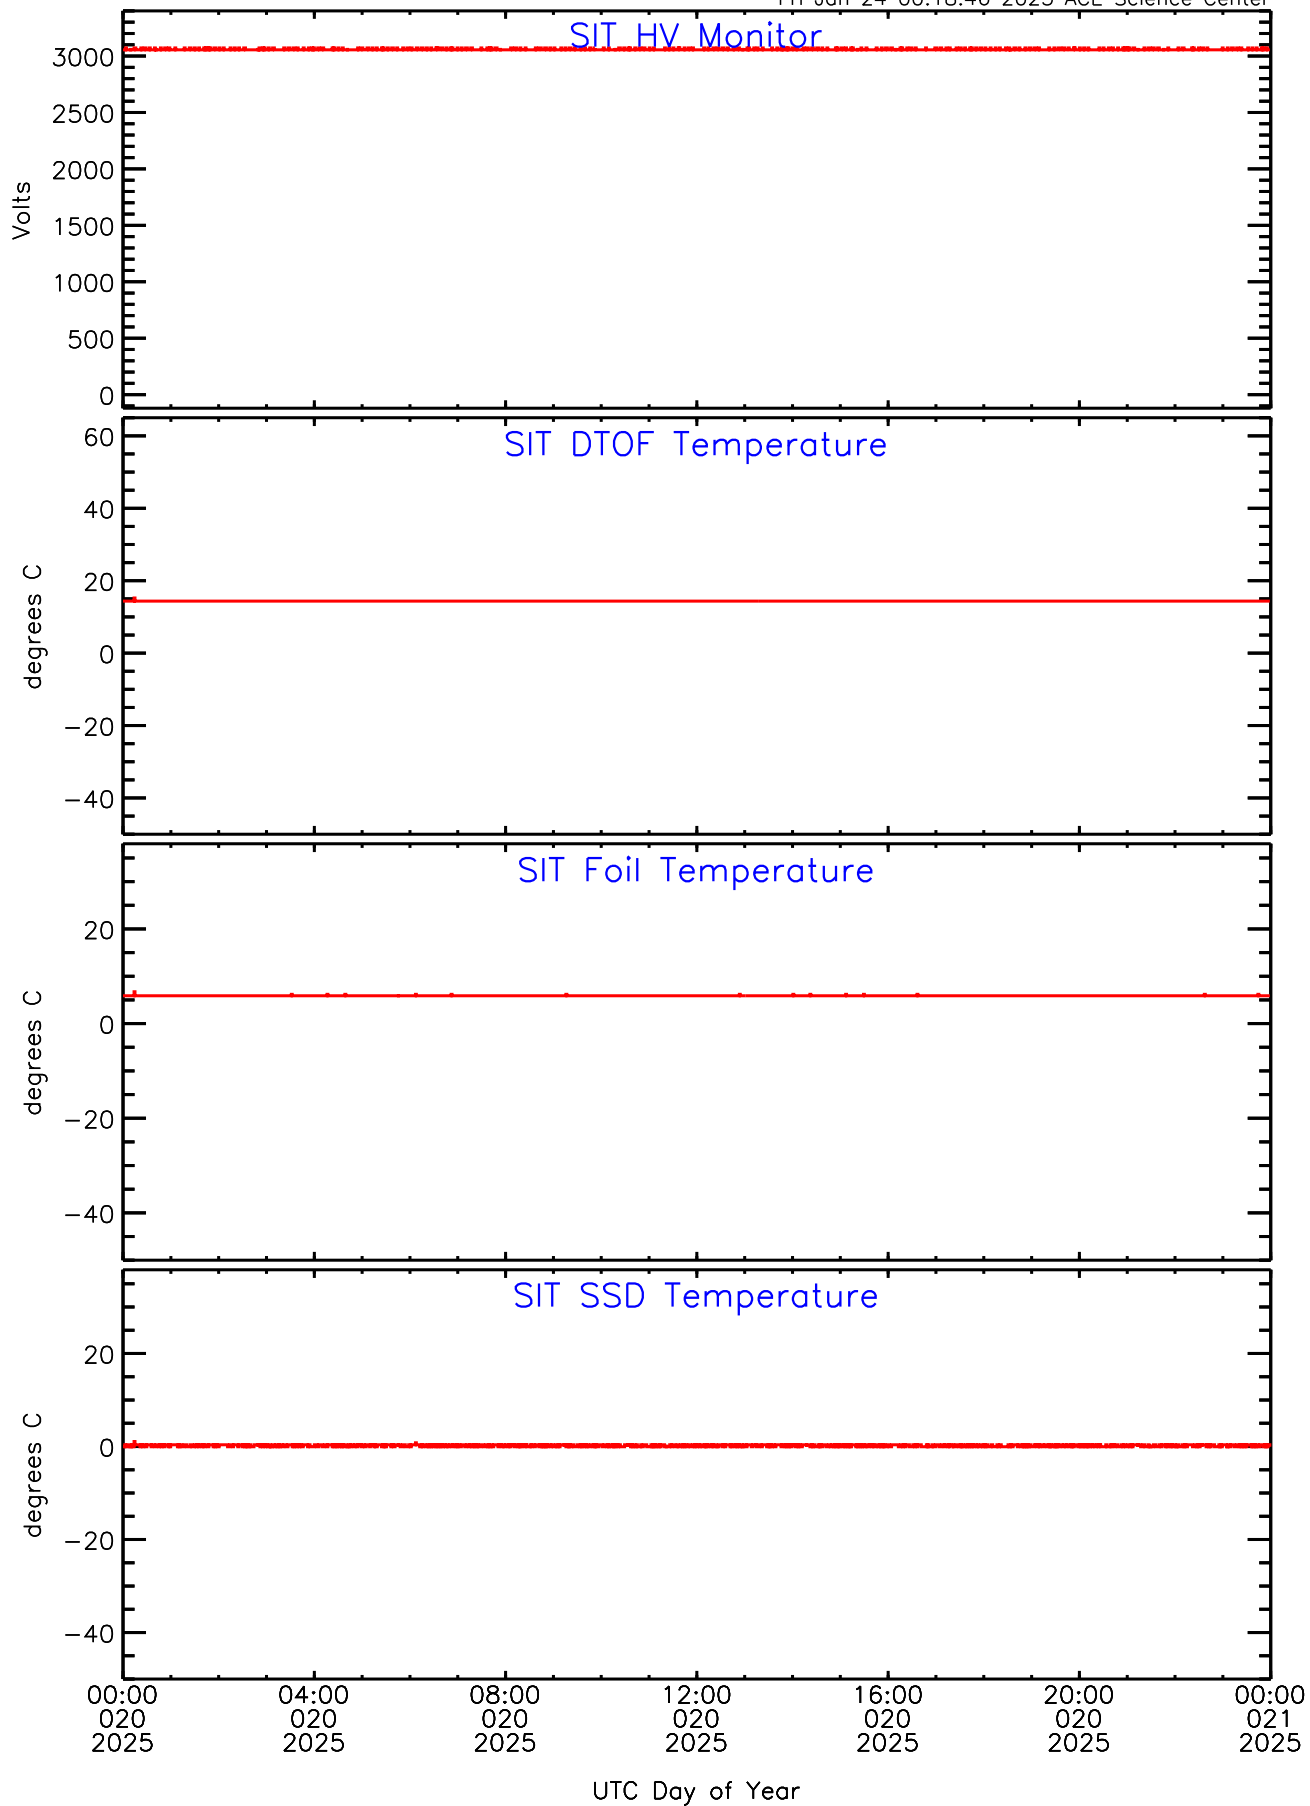

SIT ahead Housekeeping Data for 2025-020

Fri Jan 24 00:18:46 2025 ACE Science Center

SIT ahead Housekeeping Data for 2025-020

Fri Jan 24 00:18:46 2025 ACE Science Center

SIT ahead Housekeeping Data for 2025-020