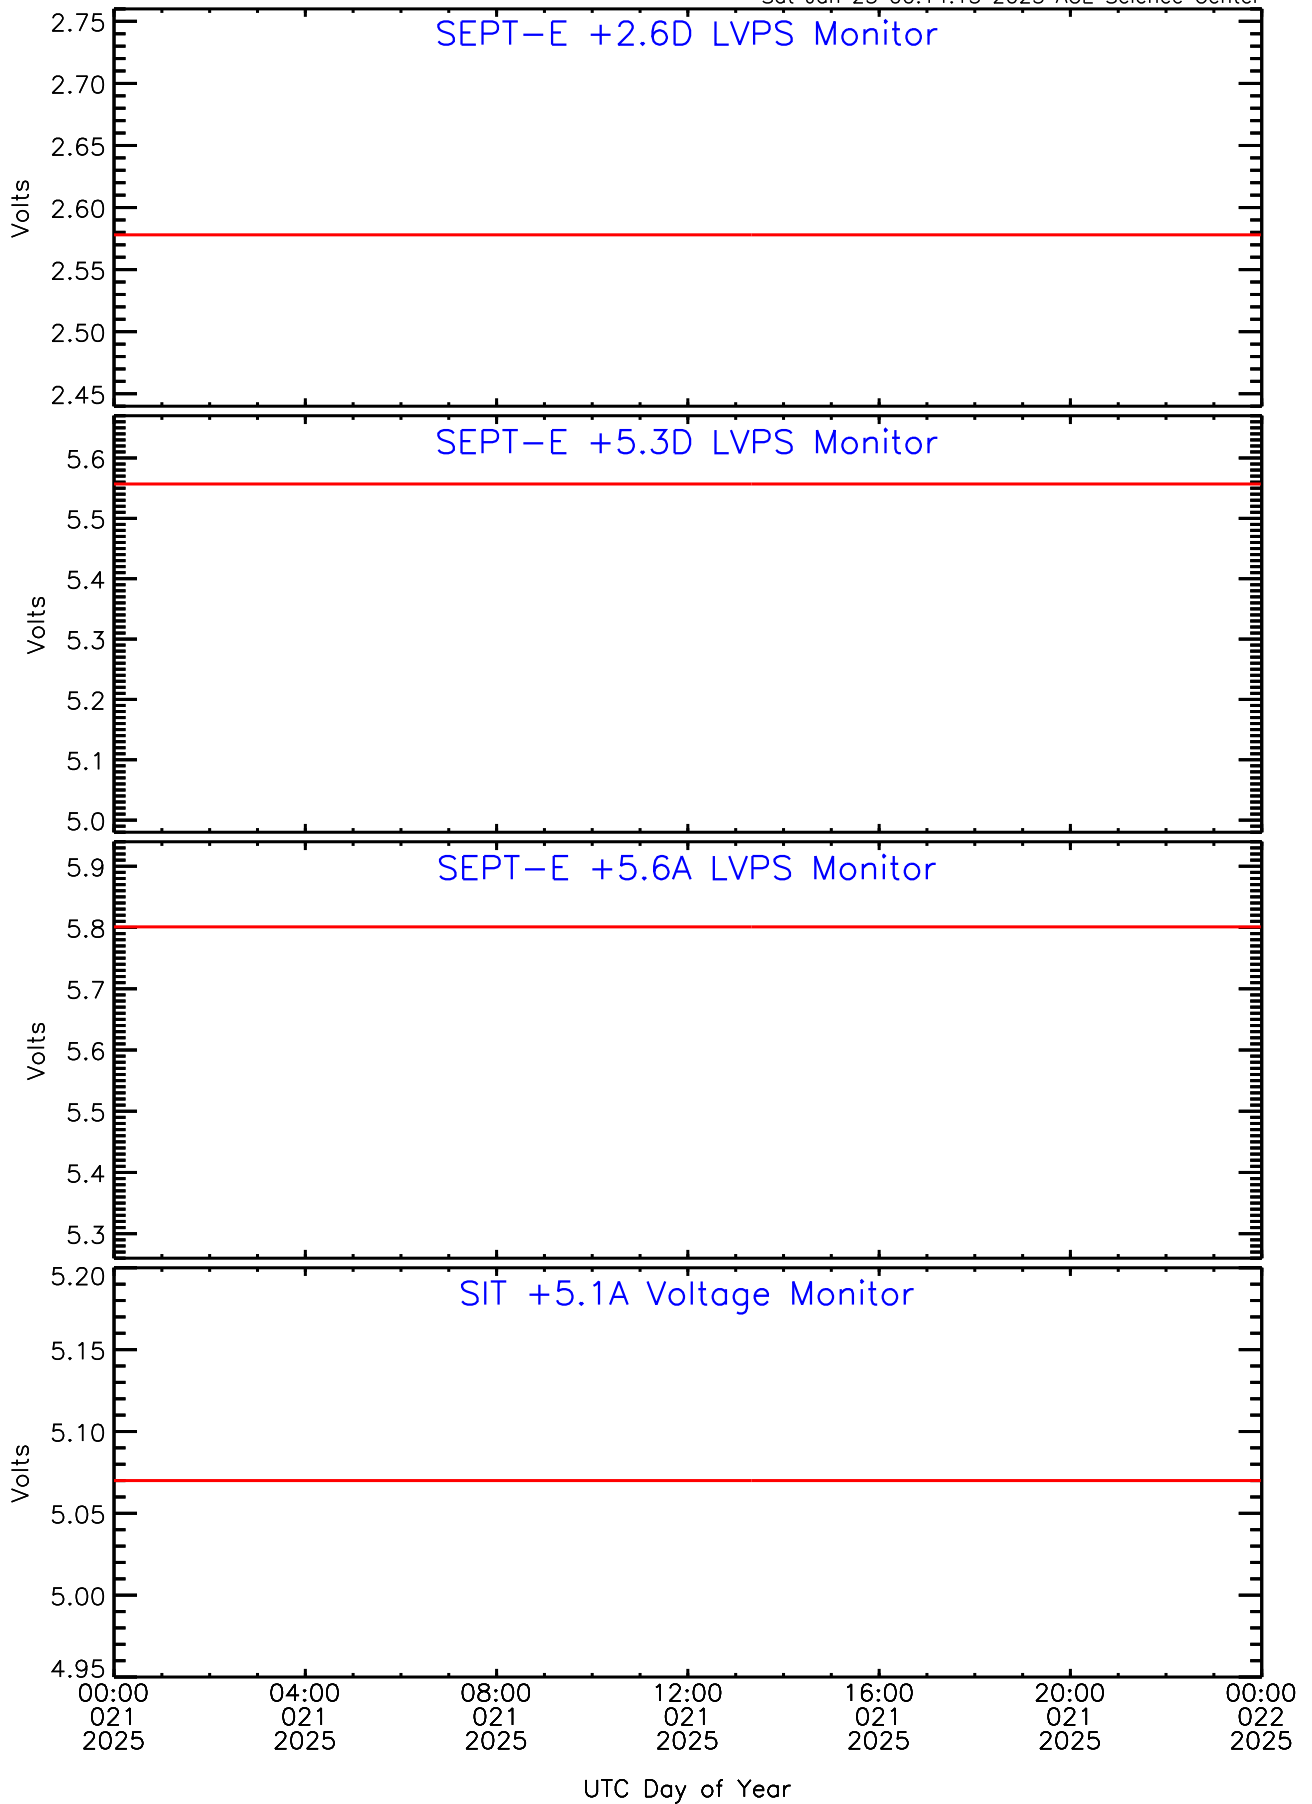

Sat Jan 25 00:14:15 2025 ACE Science Center

SEP-Central ahead Housekeeping Data for 2025-021

Sat Jan 25 00:14:15 2025 ACE Science Center

SEP-Central ahead Housekeeping Data for 2025-021

Sat Jan 25 00:14:15 2025 ACE Science Center