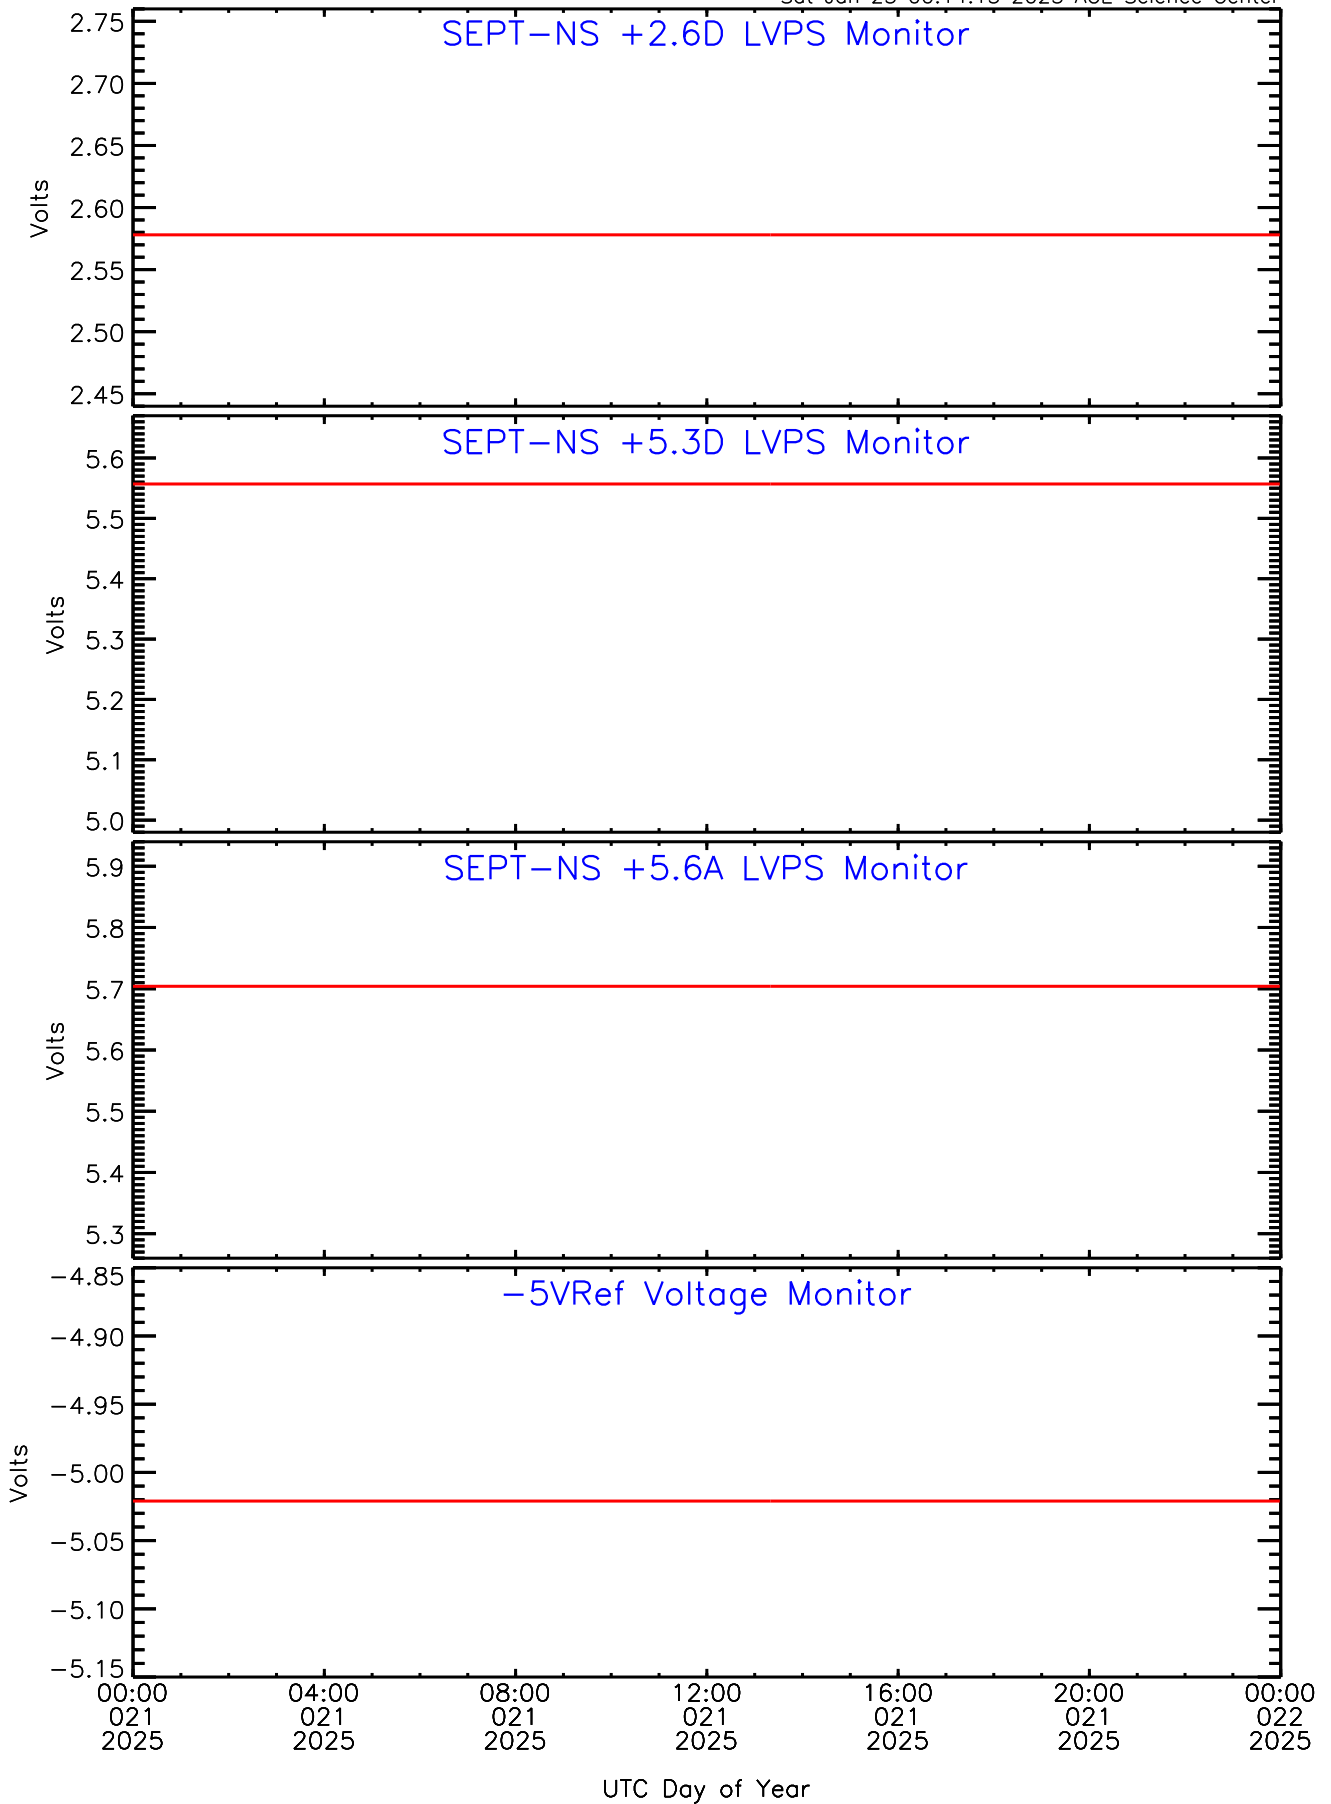

SEP-Central ahead Housekeeping Data for 2025-021

Sat Jan 25 00:14:15 2025 ACE Science Center

SEP-Central ahead Housekeeping Data for 2025-021

Sat Jan 25 00:14:15 2025 ACE Science Center

SEP-Central ahead Housekeeping Data for 2025-021

Sat Jan 25 00:14:15 2025 ACE Science Center

SEP-Central ahead Housekeeping Data for 2025-021

Sat Jan 25 00:14:15 2025 ACE Science Center

SEP-Central ahead Housekeeping Data for 2025-021

Sat Jan 25 00:14:15 2025 ACE Science Center