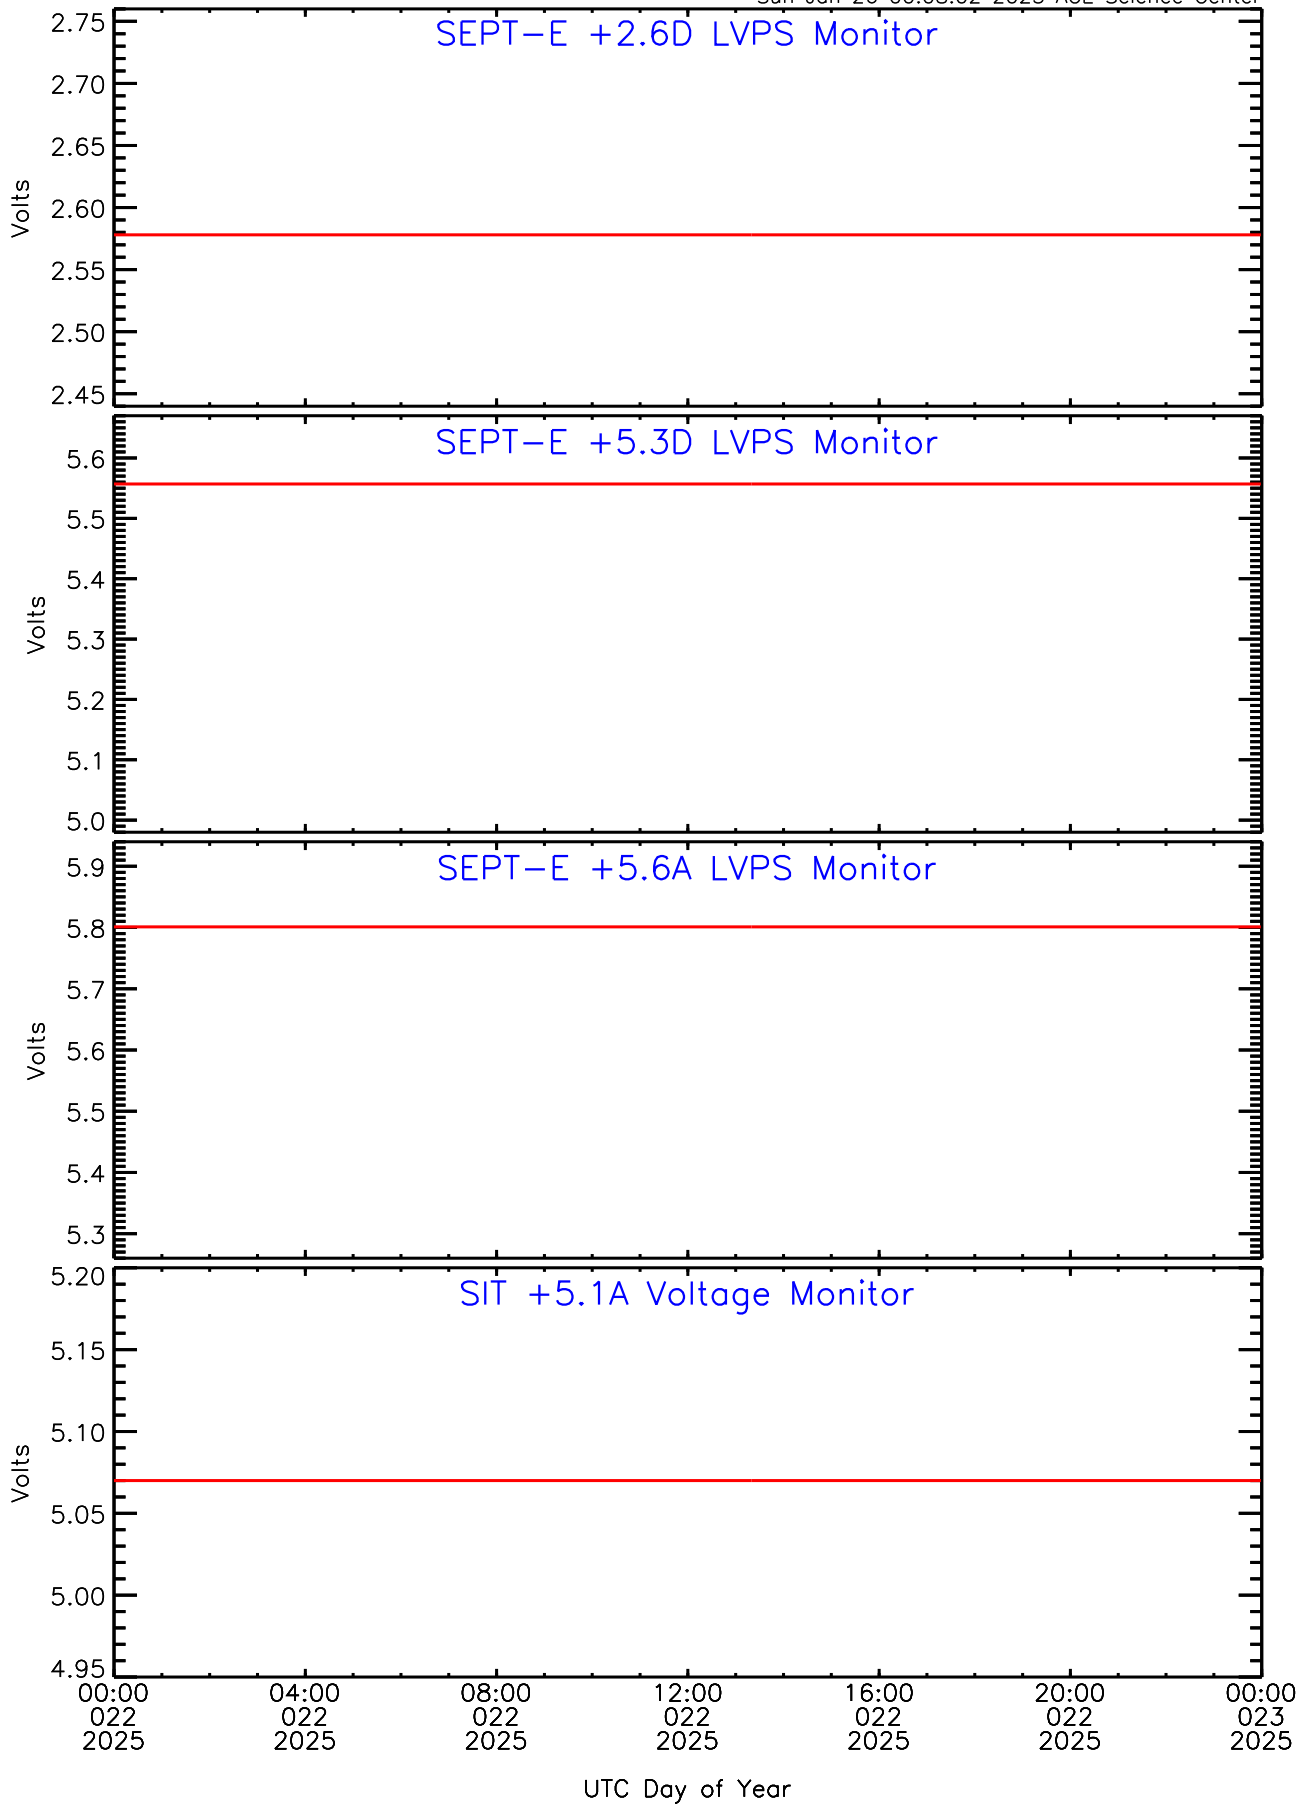

SEP-Central ahead Housekeeping Data for 2025-022

Sun Jan 26 00:08:02 2025 ACE Science Center