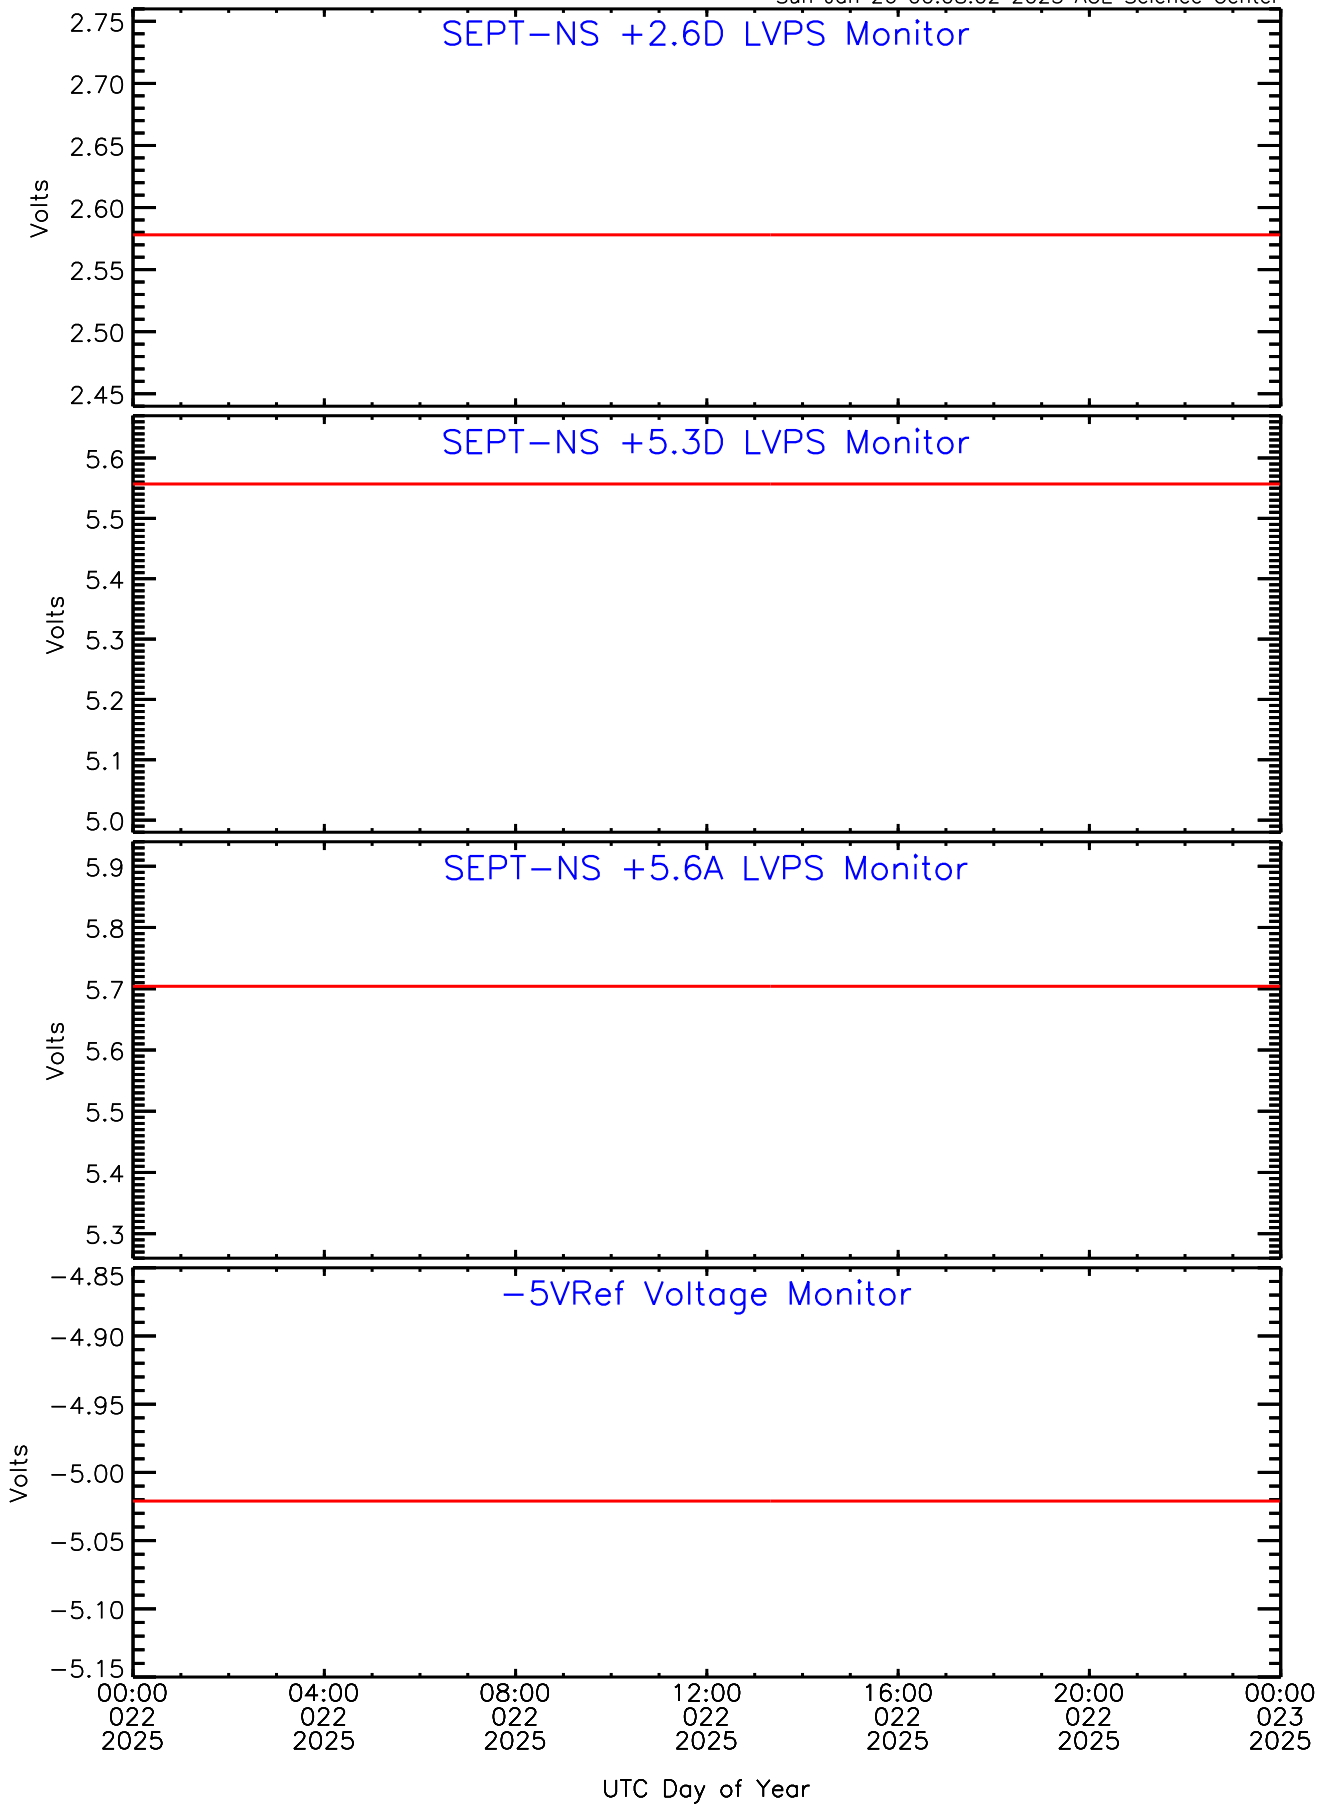

SEP-Central ahead Housekeeping Data for 2025-022

Sun Jan 26 00:08:02 2025 ACE Science Center