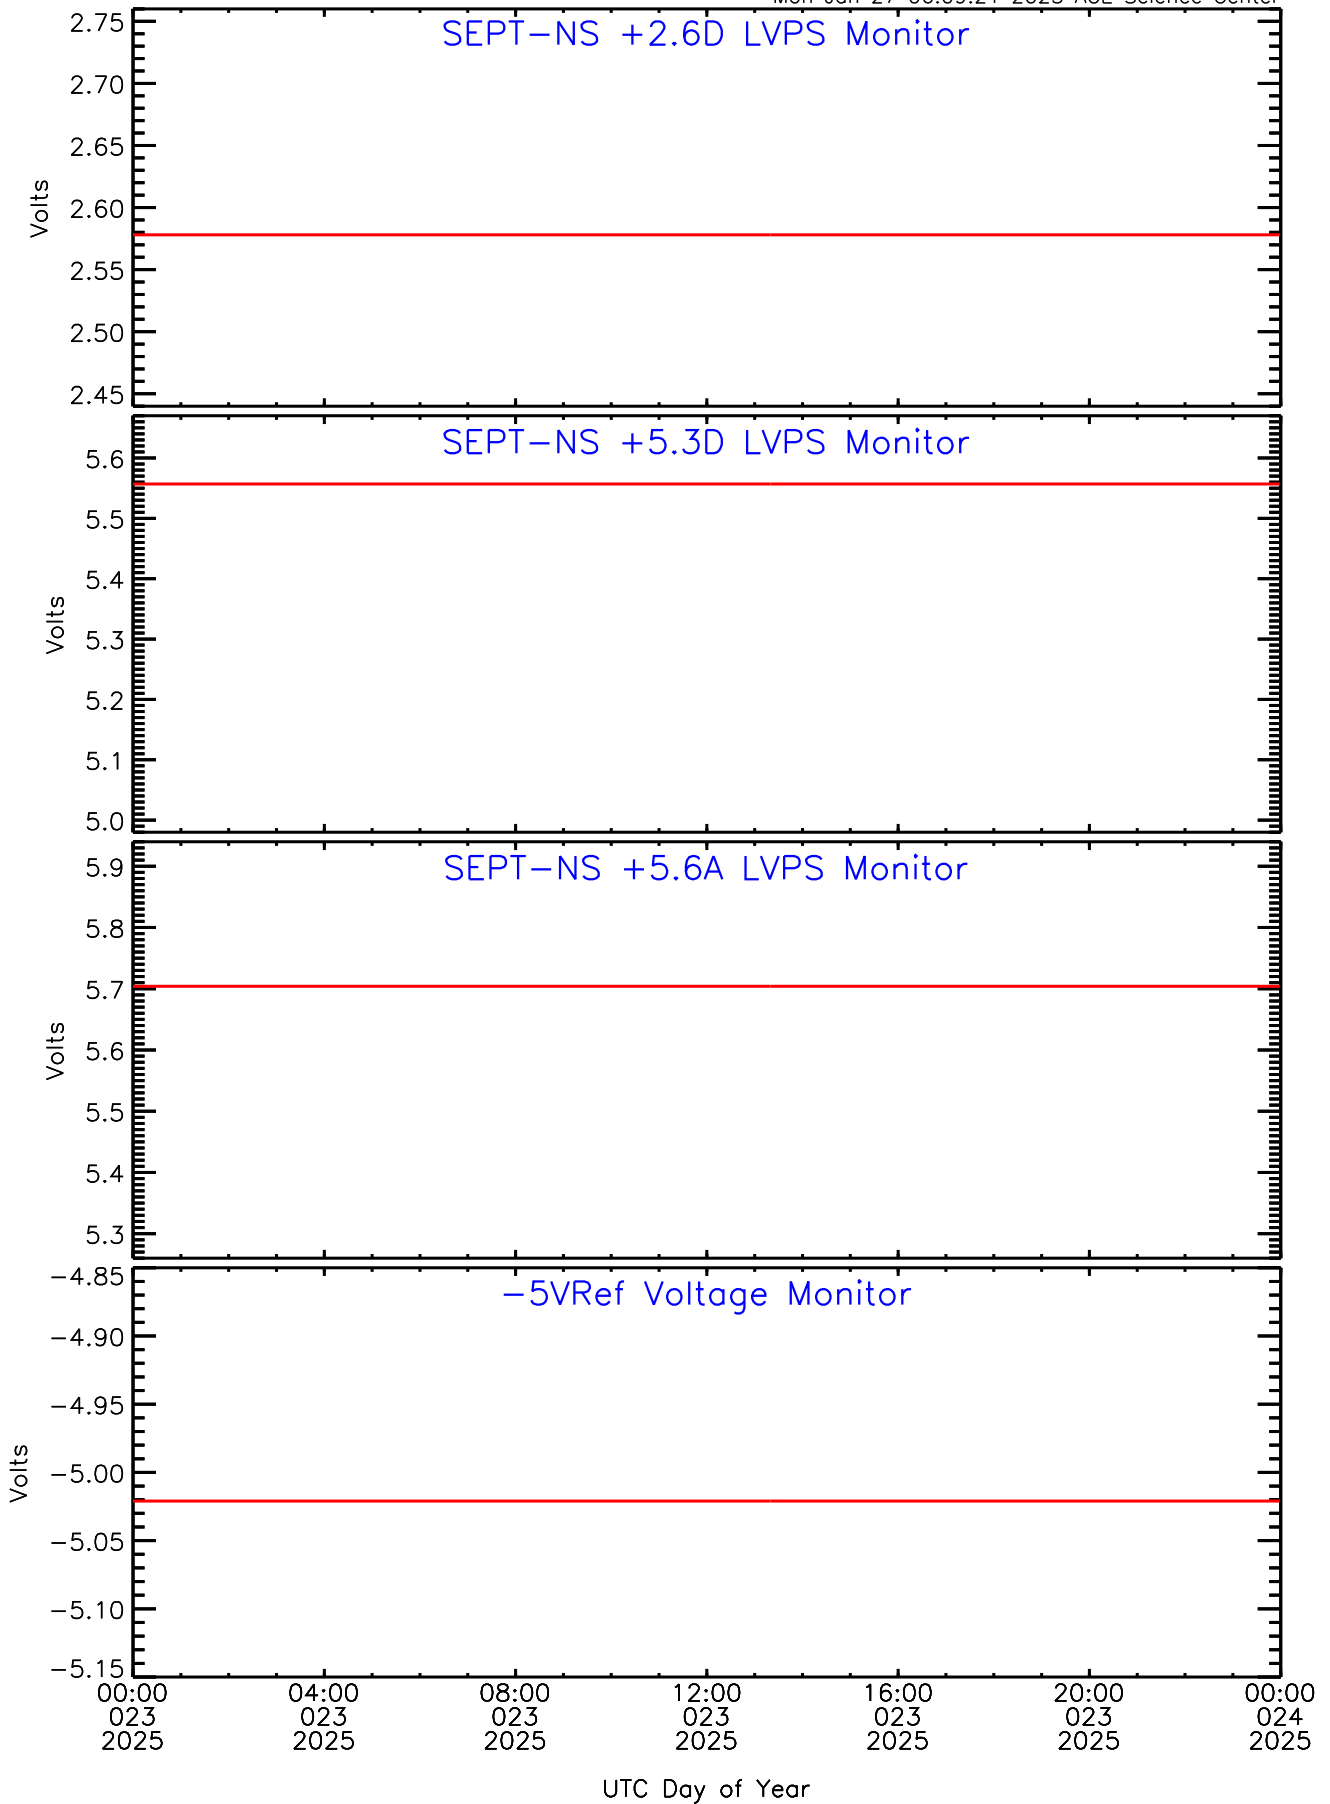

SEP-Central ahead Housekeeping Data for 2025-023

Mon Jan 27 06:09:21 2025 ACE Science Center