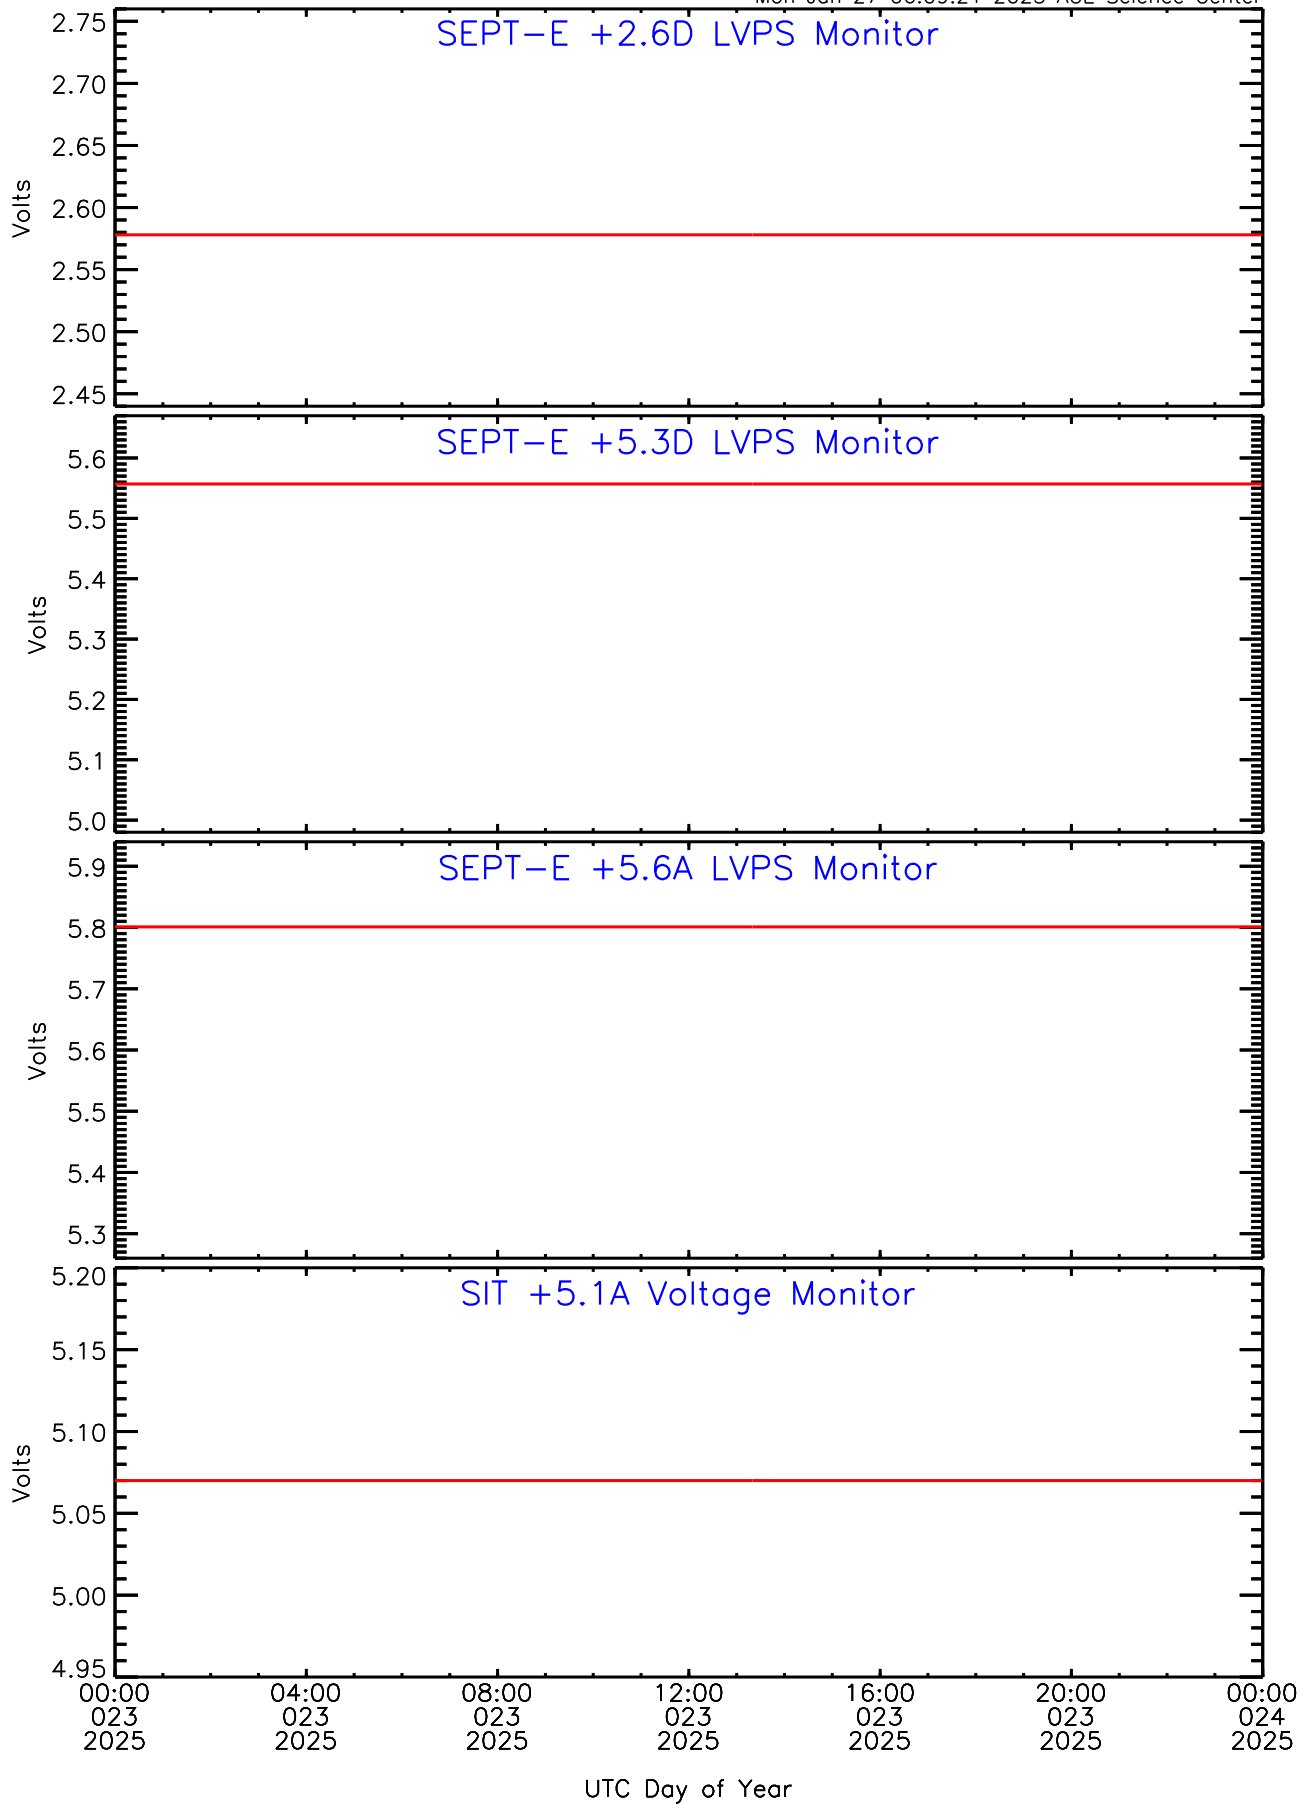

Mon Jan 27 06:09:21 2025 ACE Science Center

SEP-Central ahead Housekeeping Data for 2025-023

Mon Jan 27 06:09:21 2025 ACE Science Center

SEP-Central ahead Housekeeping Data for 2025-023

Mon Jan 27 06:09:21 2025 ACE Science Center