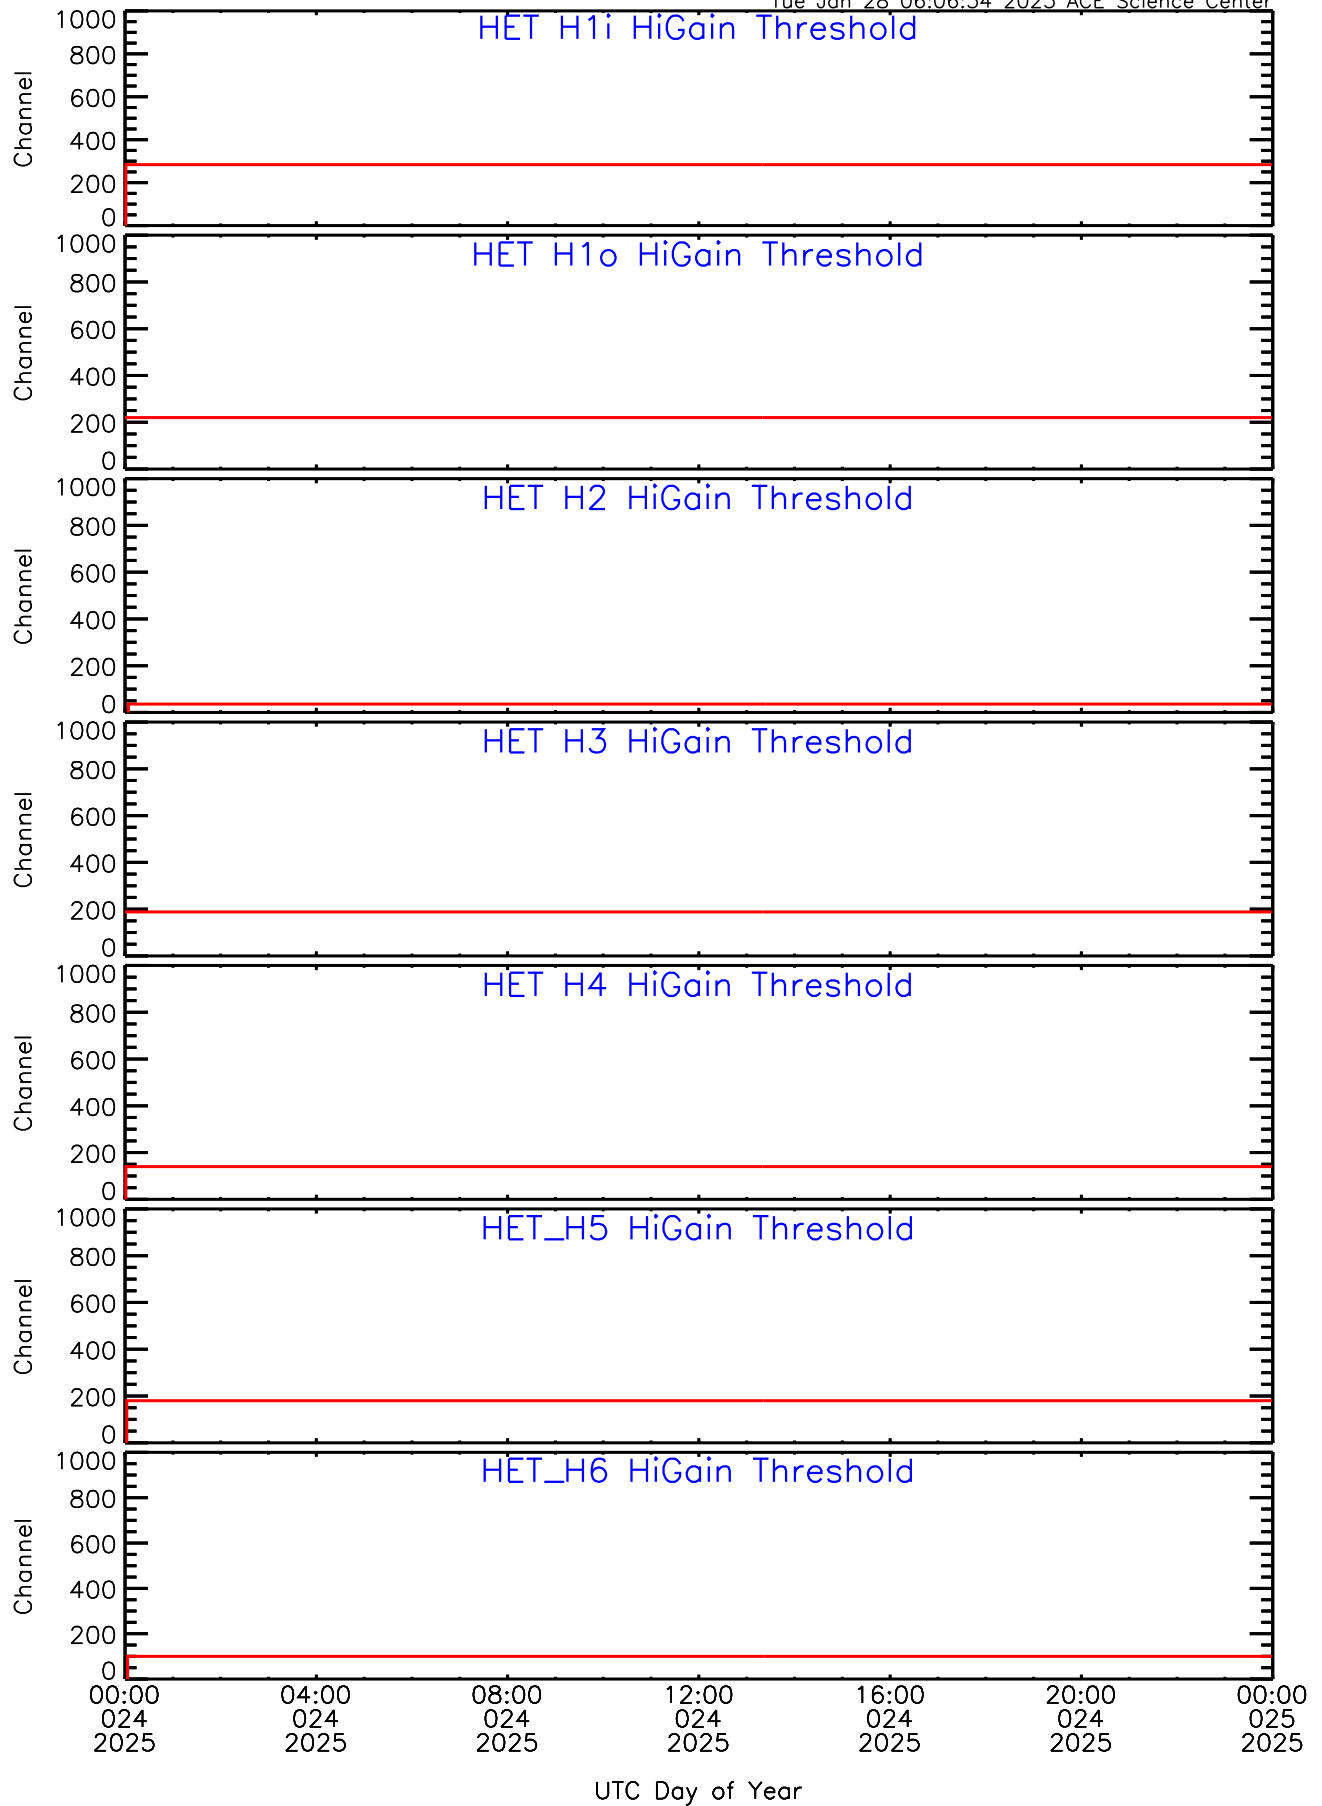

HET ahead Housekeeping Data for 2025-024

Tue Jan 28 06:06:34 2025 ACE Science Center