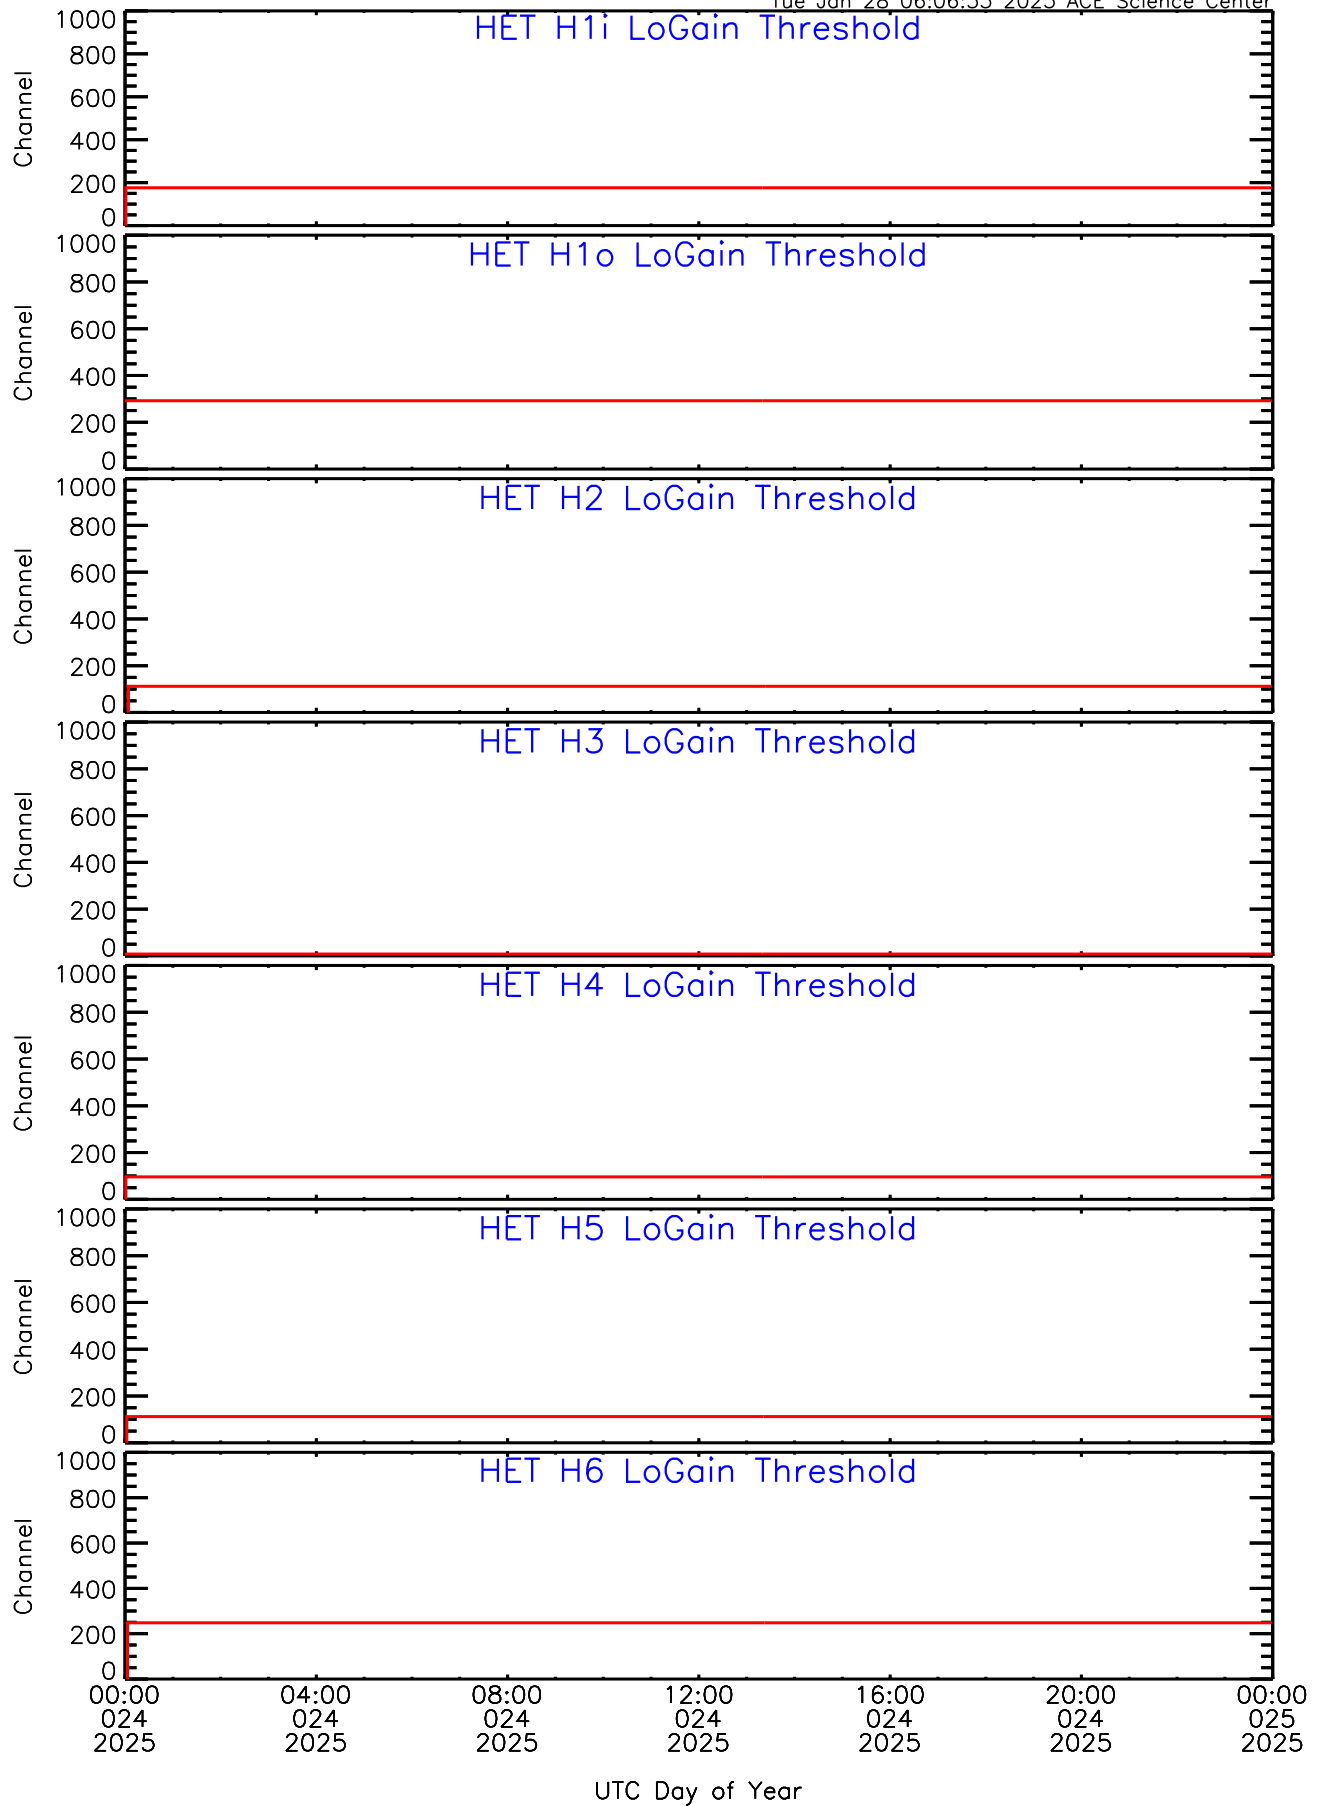

HET ahead Housekeeping Data for 2025-024

Tue Jan 28 06:06:35 2025 ACE Science Center