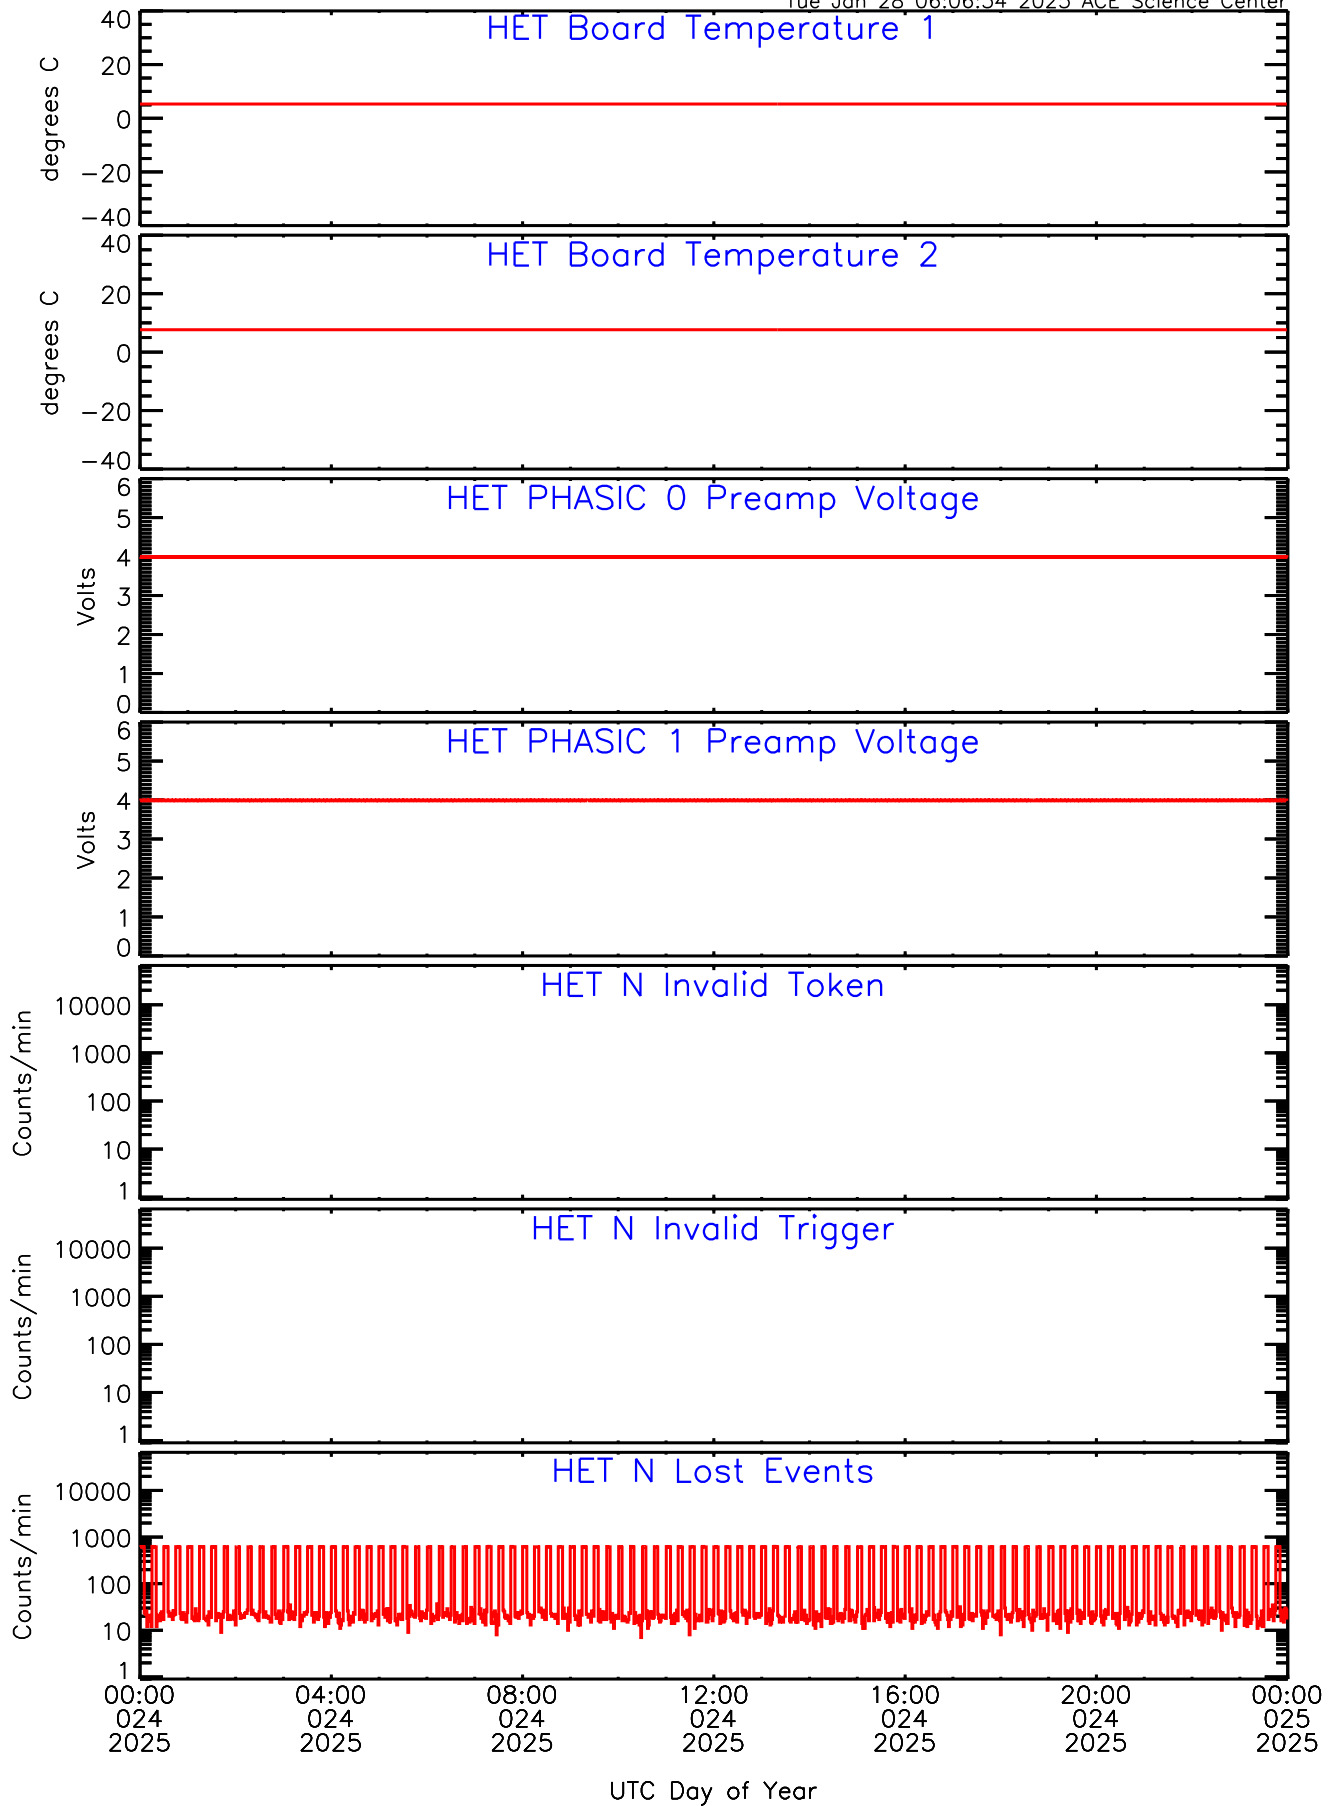

# HET ahead Housekeeping Data for 2025-024

Tue Jan 28 06:06:34 2025 ACE Science Center