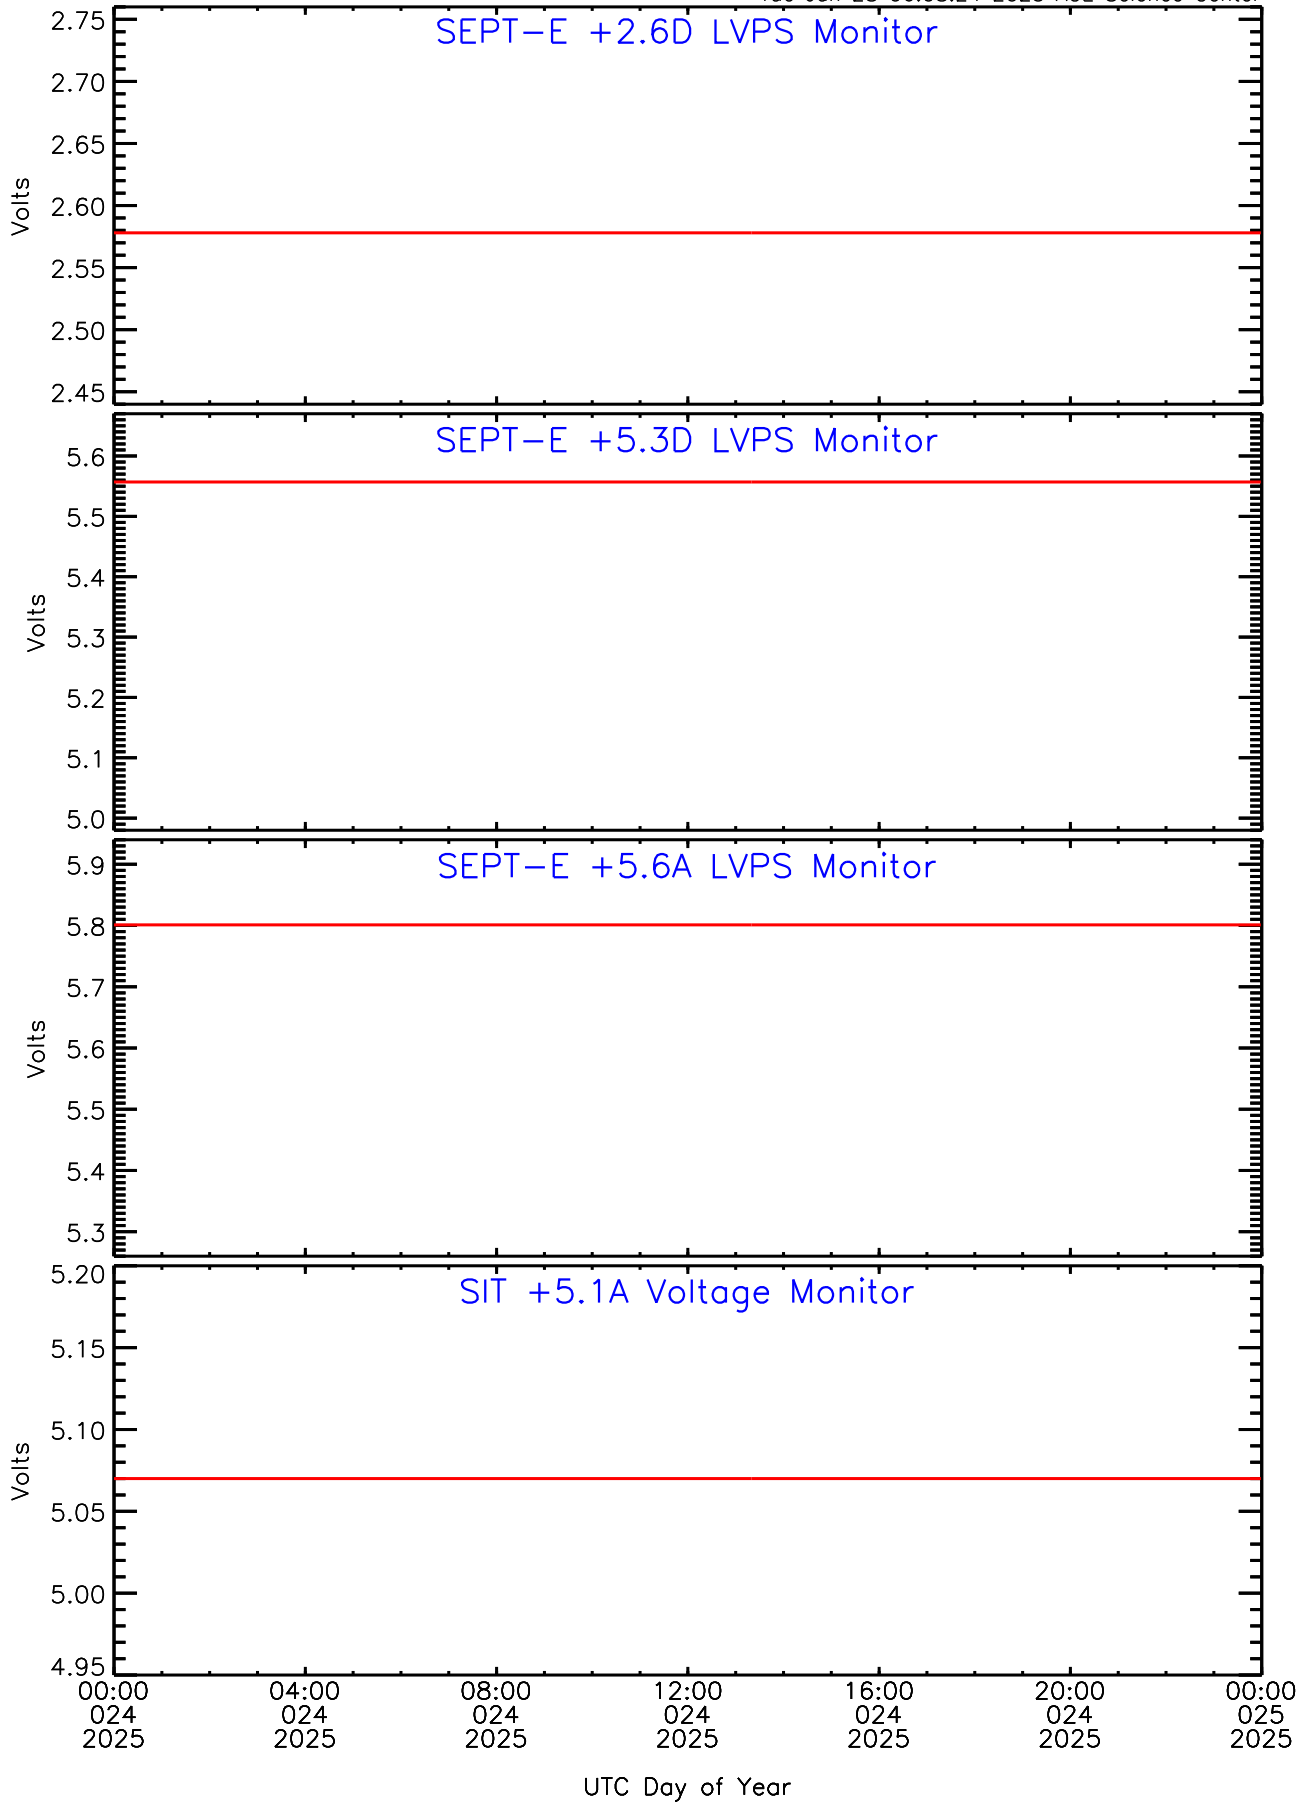

Tue Jan 28 06:08:24 2025 ACE Science Center

SEP-Central ahead Housekeeping Data for 2025-024

Tue Jan 28 06:08:24 2025 ACE Science Center

SEP-Central ahead Housekeeping Data for 2025-024

Tue Jan 28 06:08:24 2025 ACE Science Center