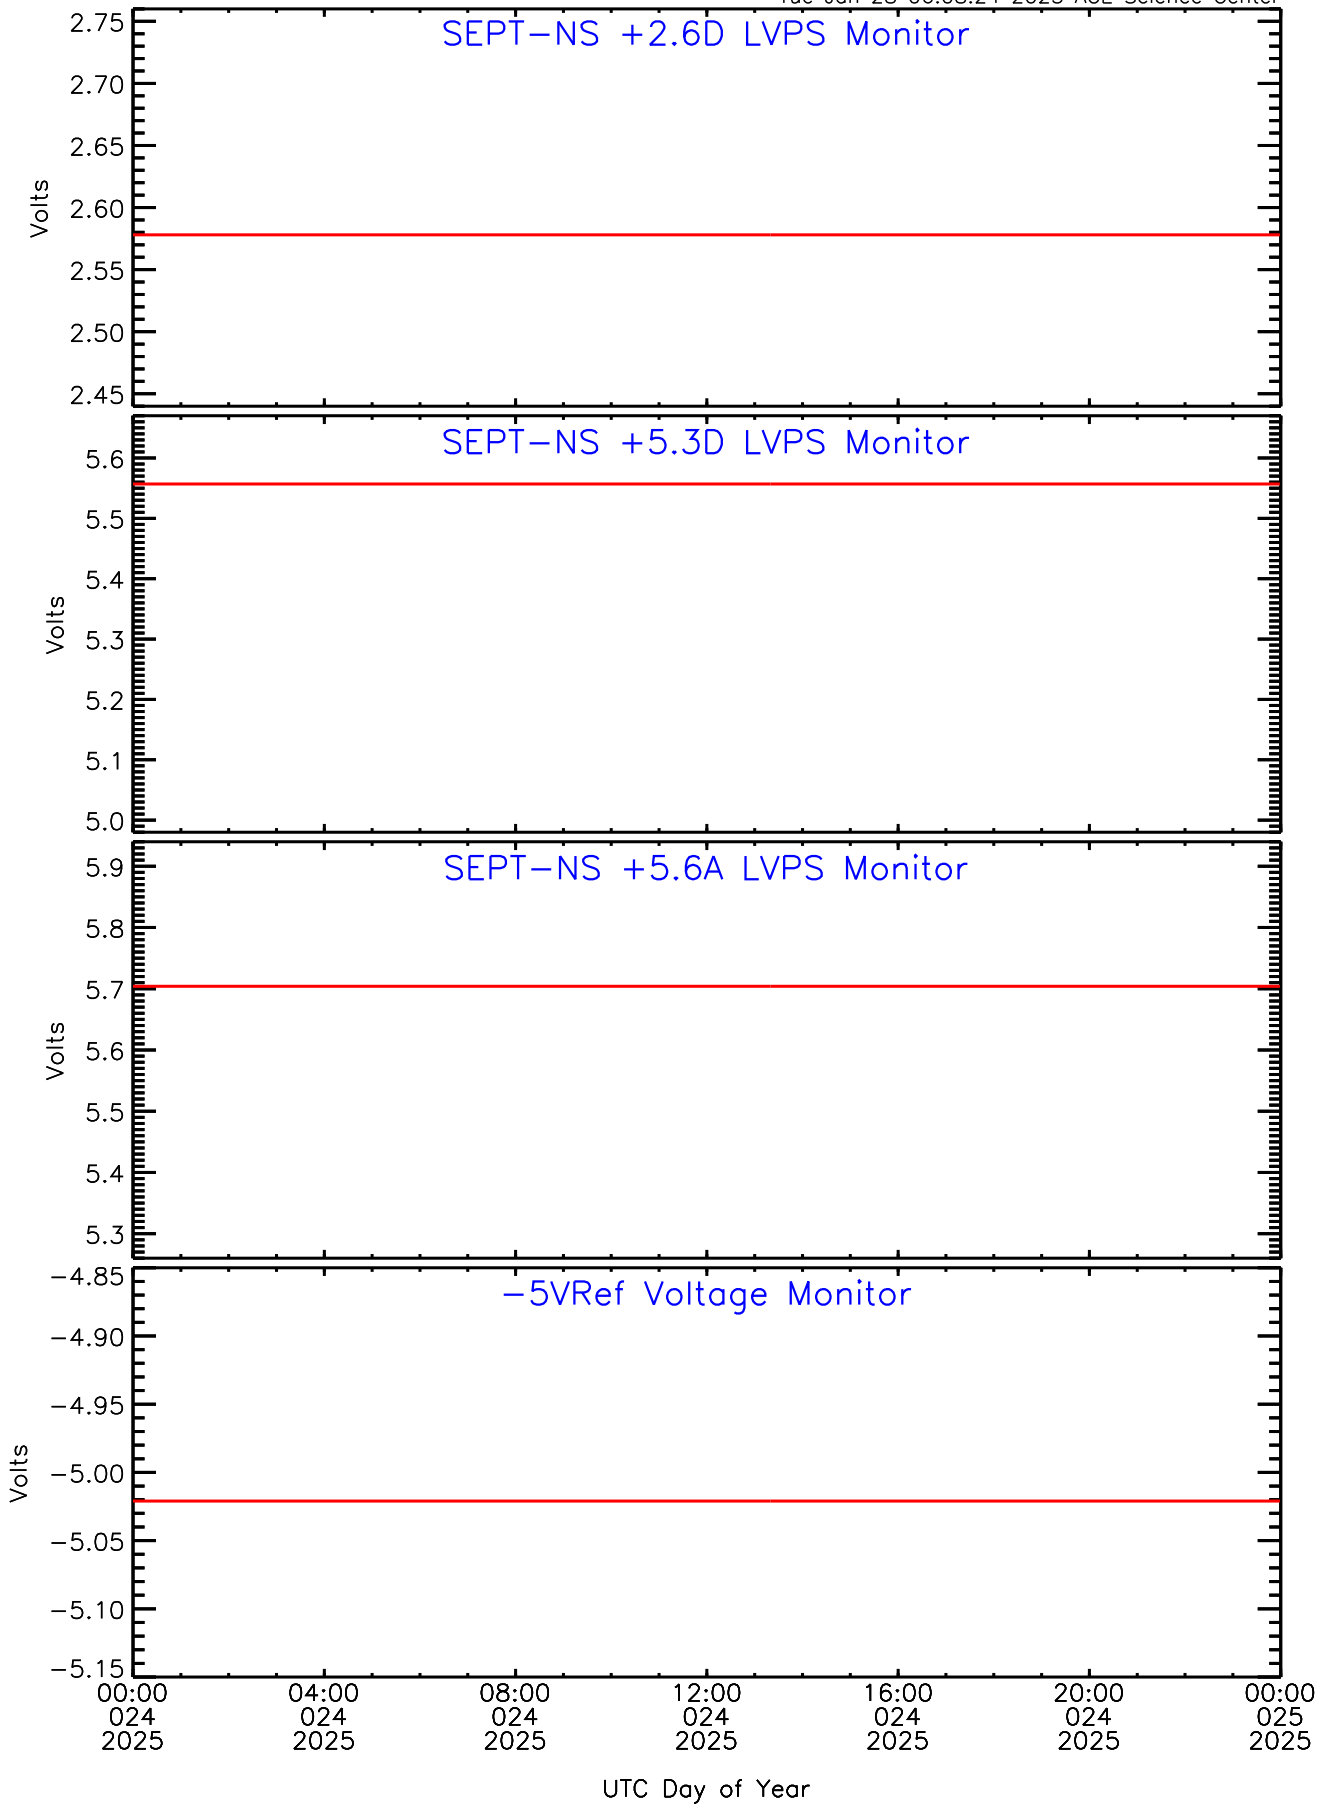

SEP-Central ahead Housekeeping Data for 2025-024

Tue Jan 28 06:08:24 2025 ACE Science Center

SEP-Central ahead Housekeeping Data for 2025-024

Tue Jan 28 06:08:24 2025 ACE Science Center

SEP-Central ahead Housekeeping Data for 2025-024

Tue Jan 28 06:08:24 2025 ACE Science Center

SEP-Central ahead Housekeeping Data for 2025-024

Tue Jan 28 06:08:24 2025 ACE Science Center

SEP-Central ahead Housekeeping Data for 2025-024

Tue Jan 28 06:08:24 2025 ACE Science Center