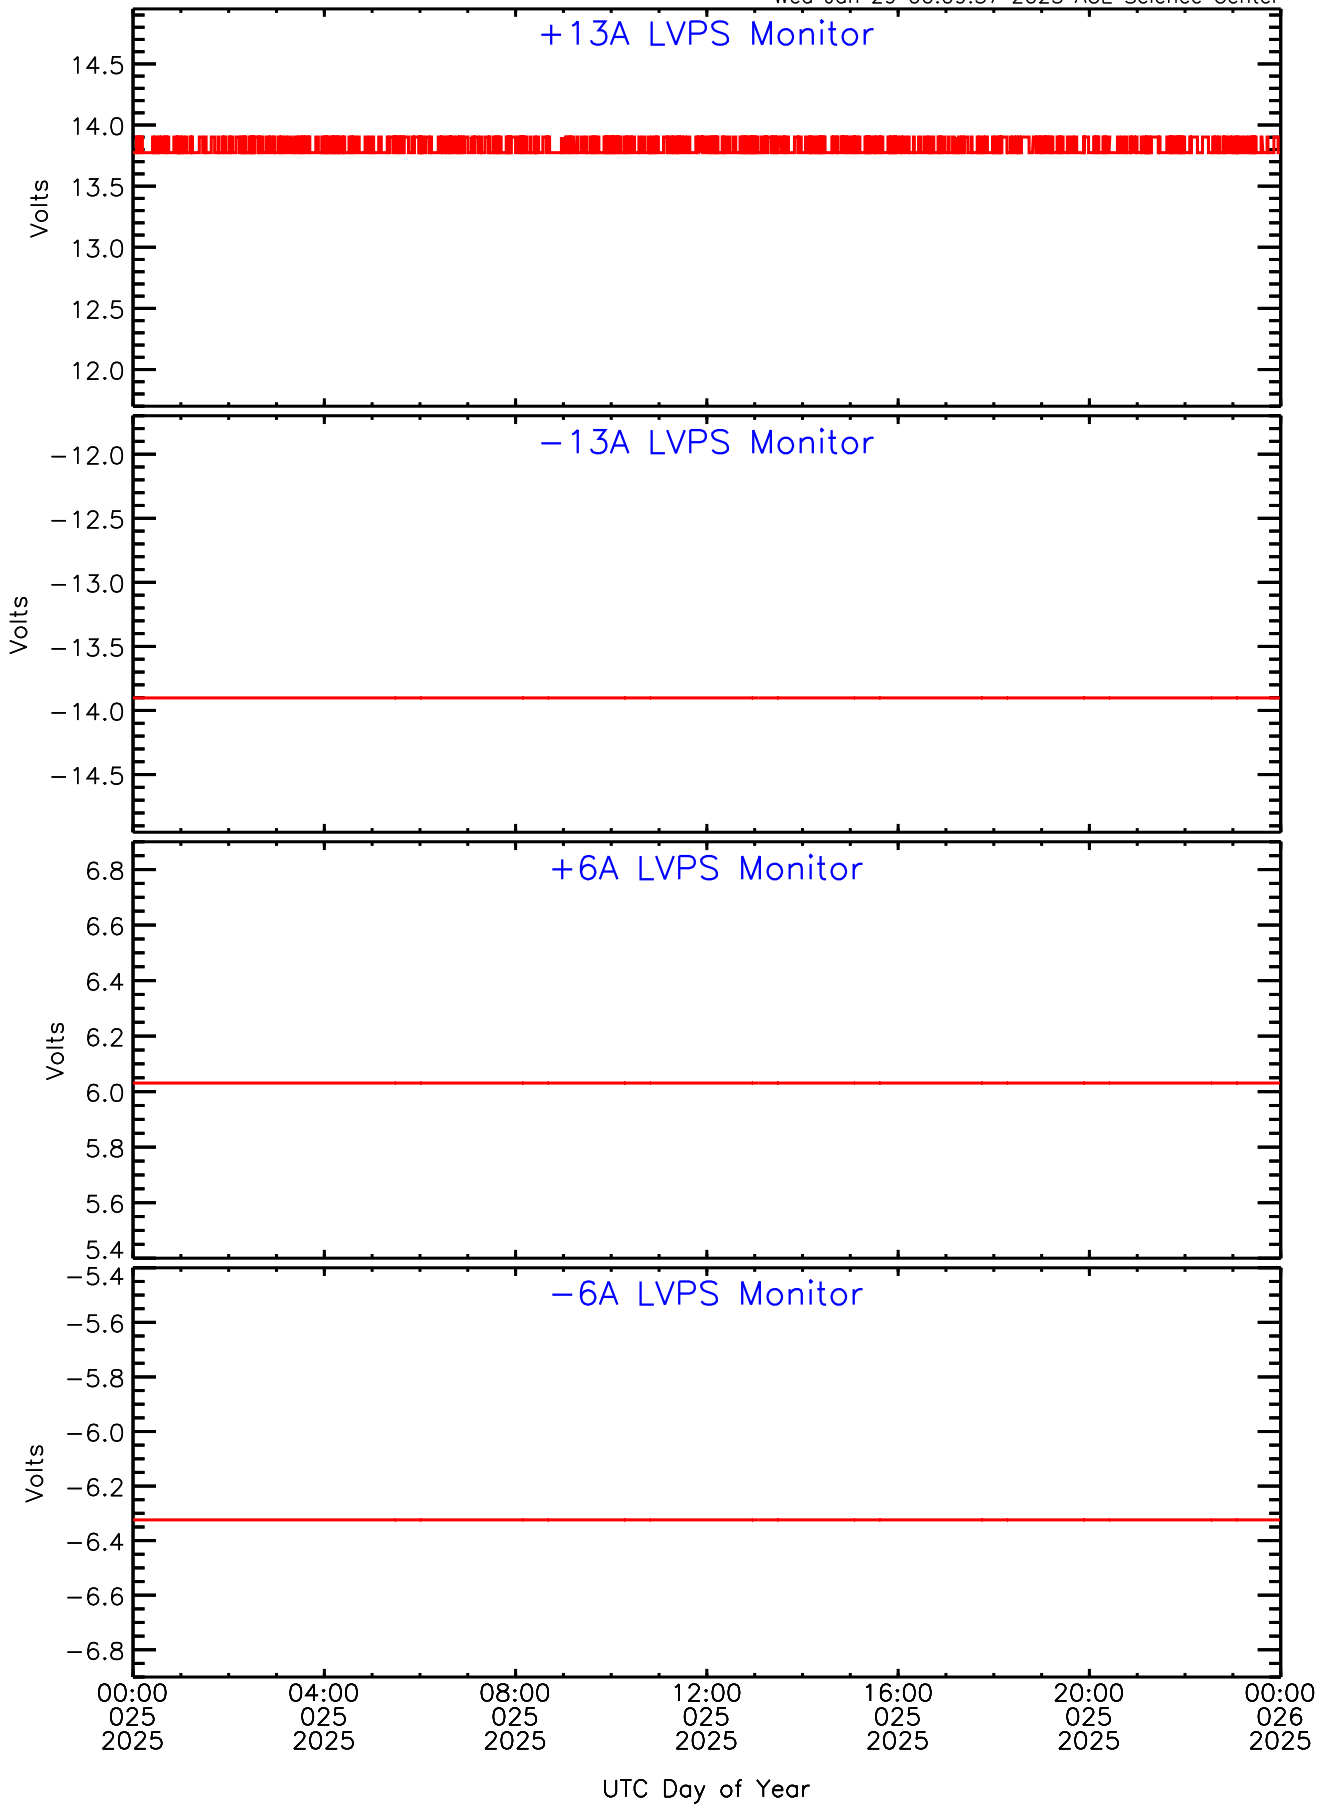

SEP-Central ahead Housekeeping Data for 2025-025

Wed Jan 29 00:09:57 2025 ACE Science Center

SEP-Central ahead Housekeeping Data for 2025-025

Wed Jan 29 00:09:57 2025 ACE Science Center

SEP-Central ahead Housekeeping Data for 2025-025

Wed Jan 29 00:09:57 2025 ACE Science Center

SEP-Central ahead Housekeeping Data for 2025-025

Wed Jan 29 00:09:57 2025 ACE Science Center

SEP-Central ahead Housekeeping Data for 2025-025

Wed Jan 29 00:09:57 2025 ACE Science Center