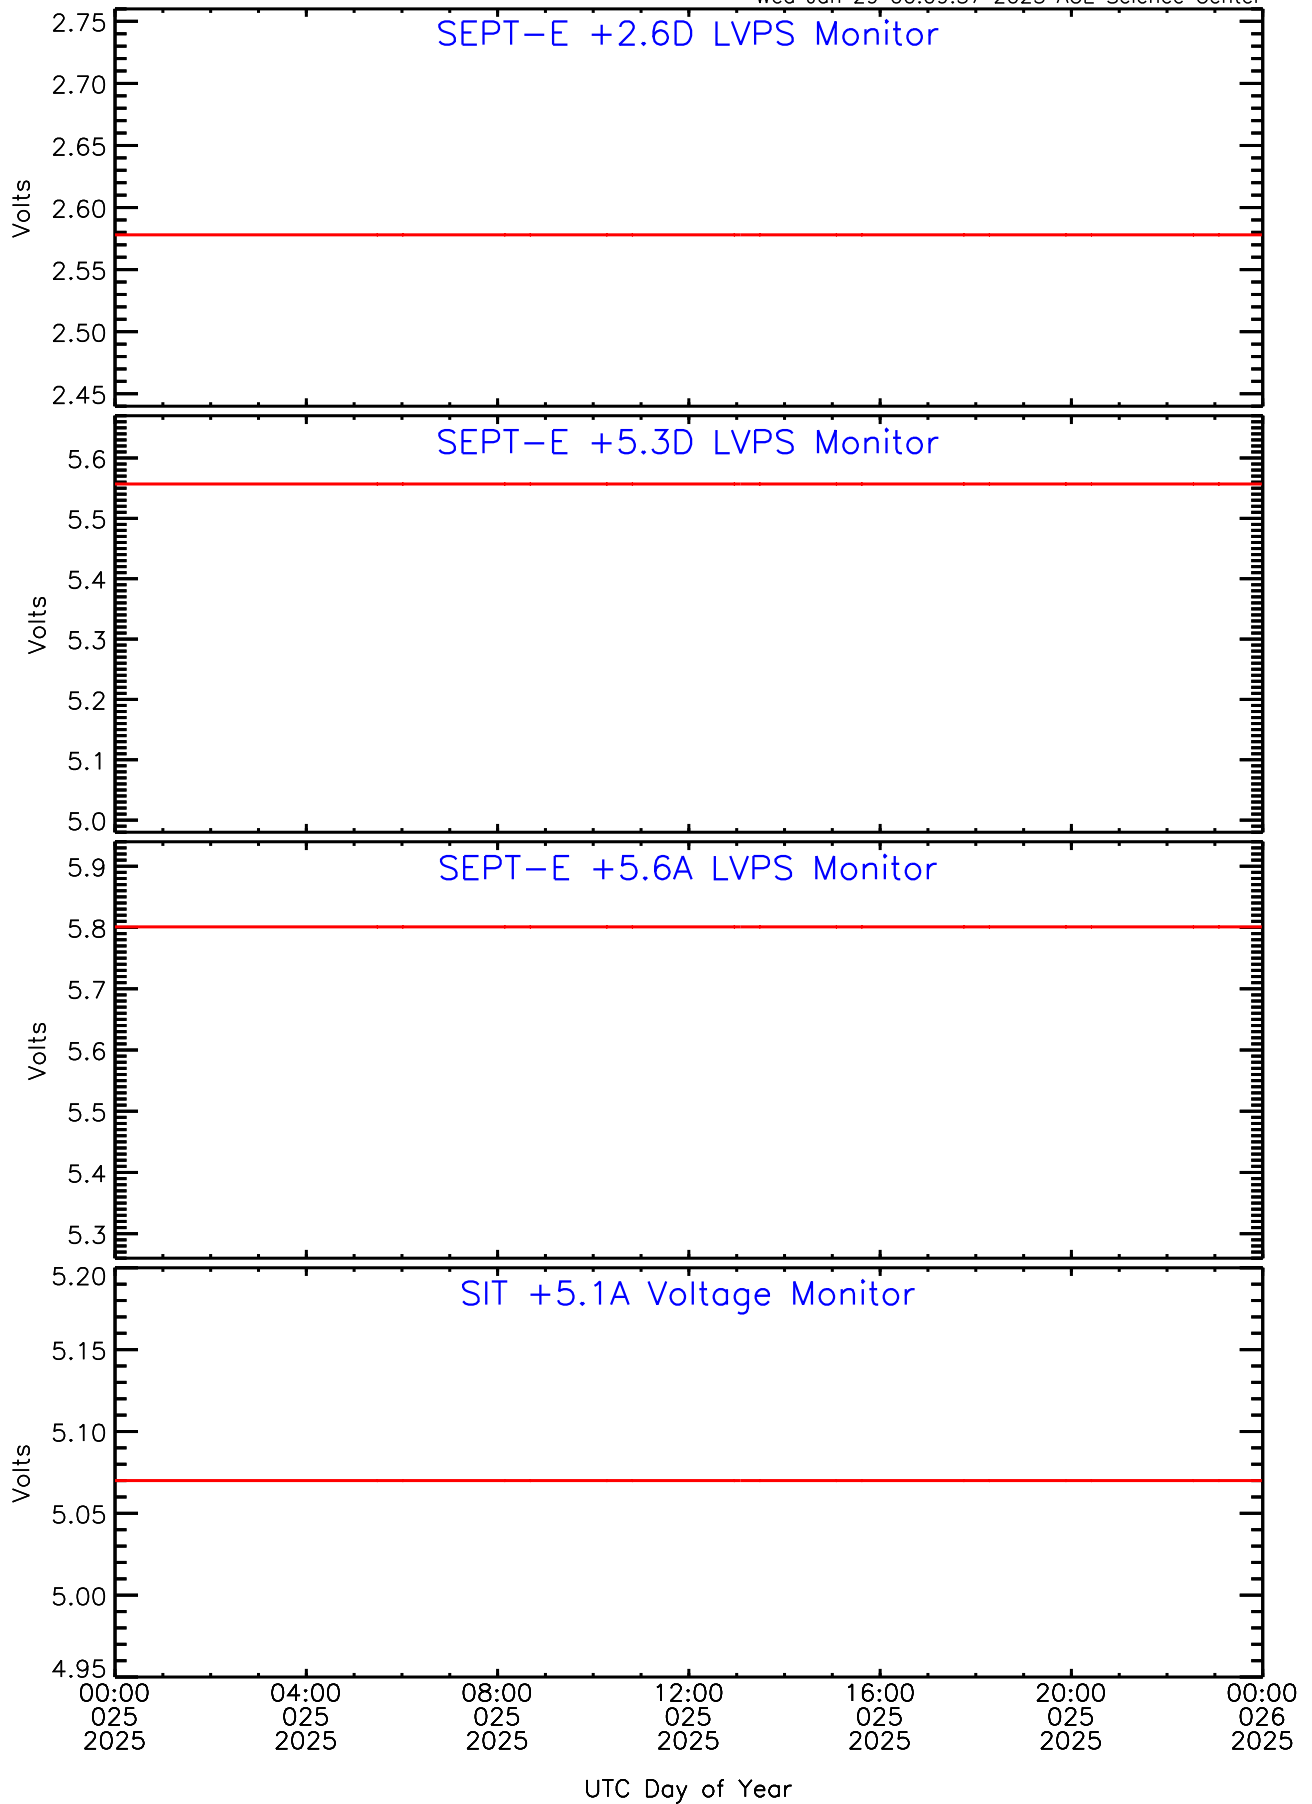

Wed Jan 29 00:09:57 2025 ACE Science Center

SEP-Central ahead Housekeeping Data for 2025-025

Wed Jan 29 00:09:57 2025 ACE Science Center

SEP-Central ahead Housekeeping Data for 2025-025

Wed Jan 29 00:09:57 2025 ACE Science Center