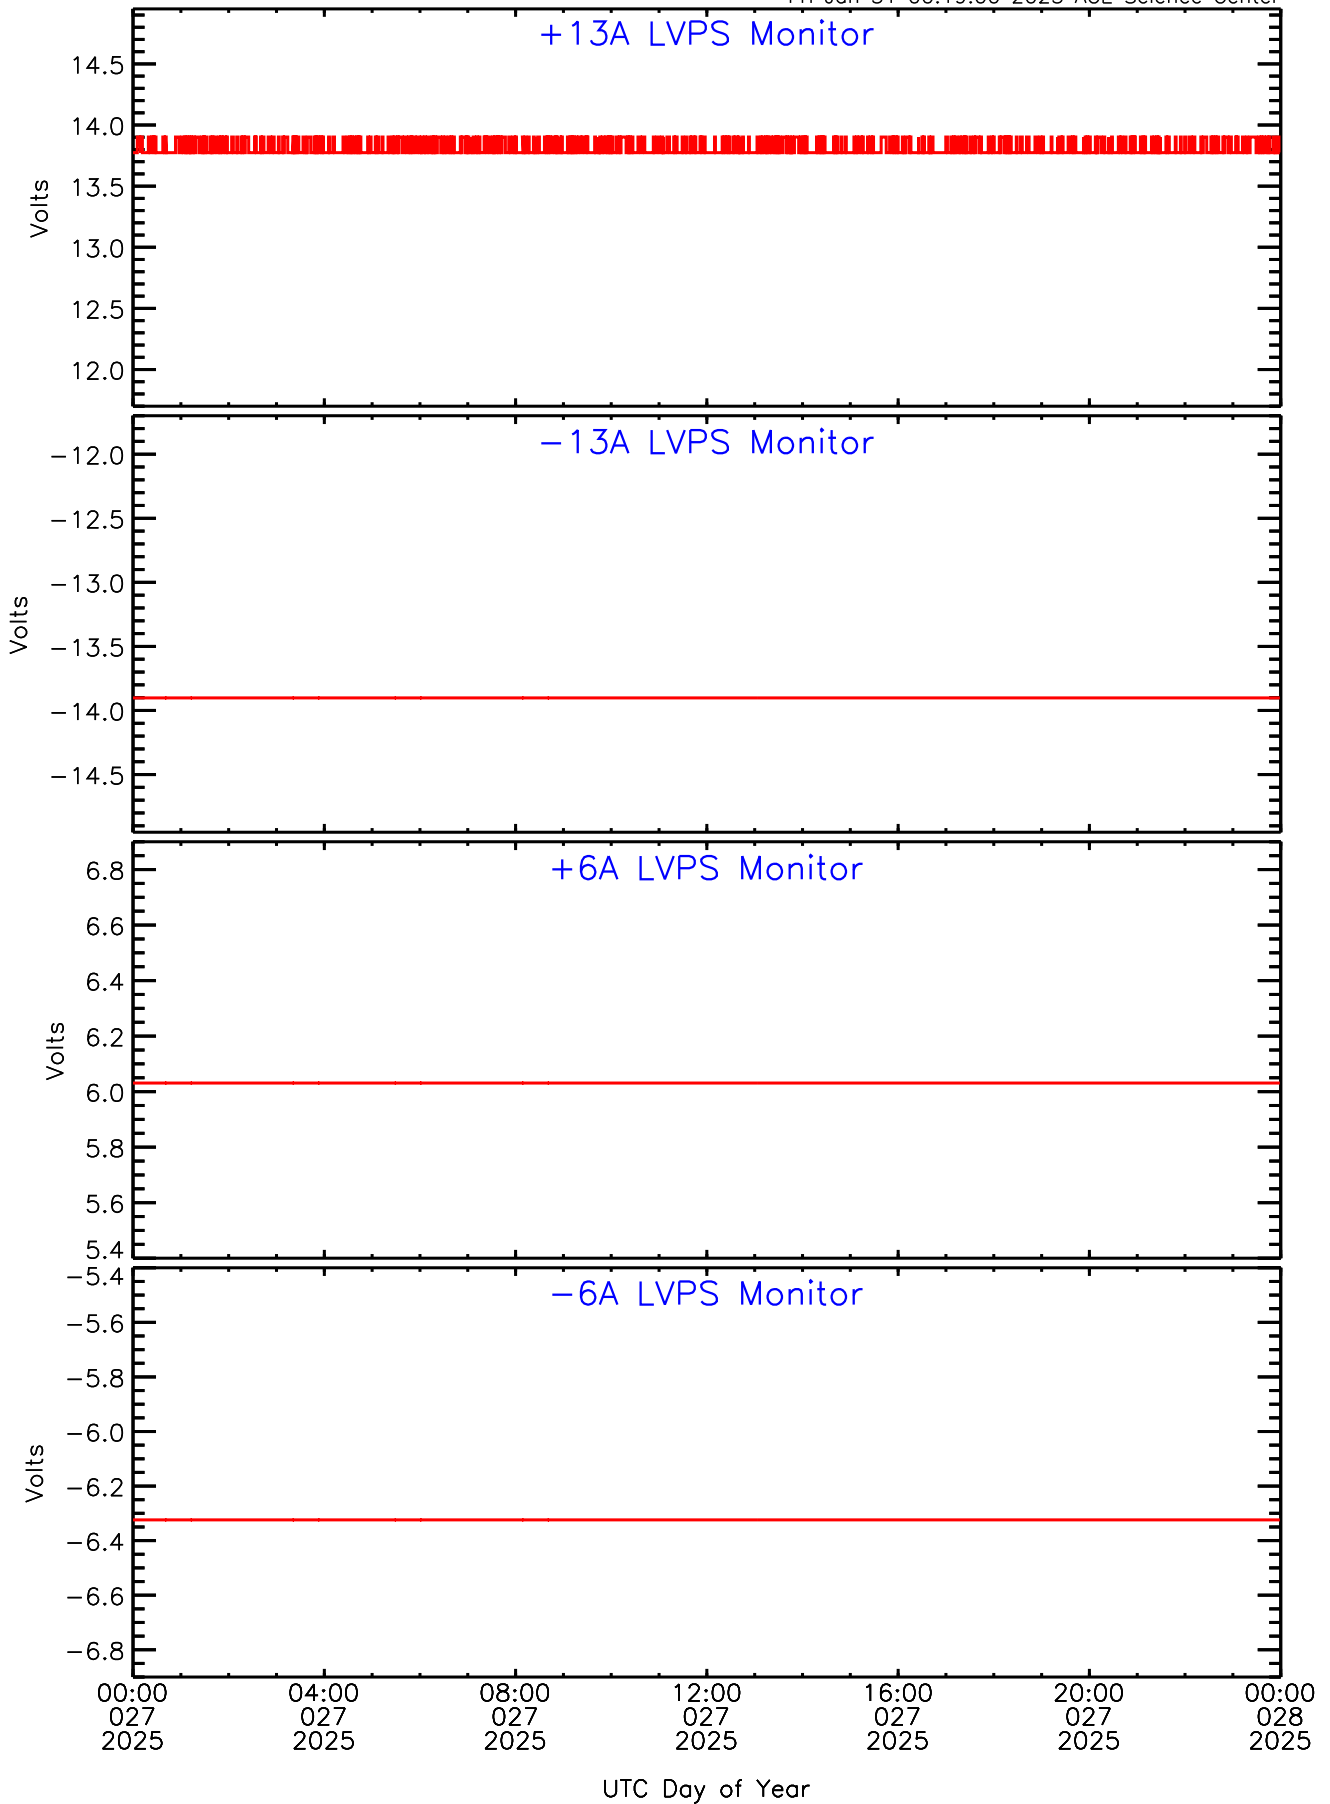

SEP-Central ahead Housekeeping Data for 2025-027

Fri Jan 31 00:19:00 2025 ACE Science Center