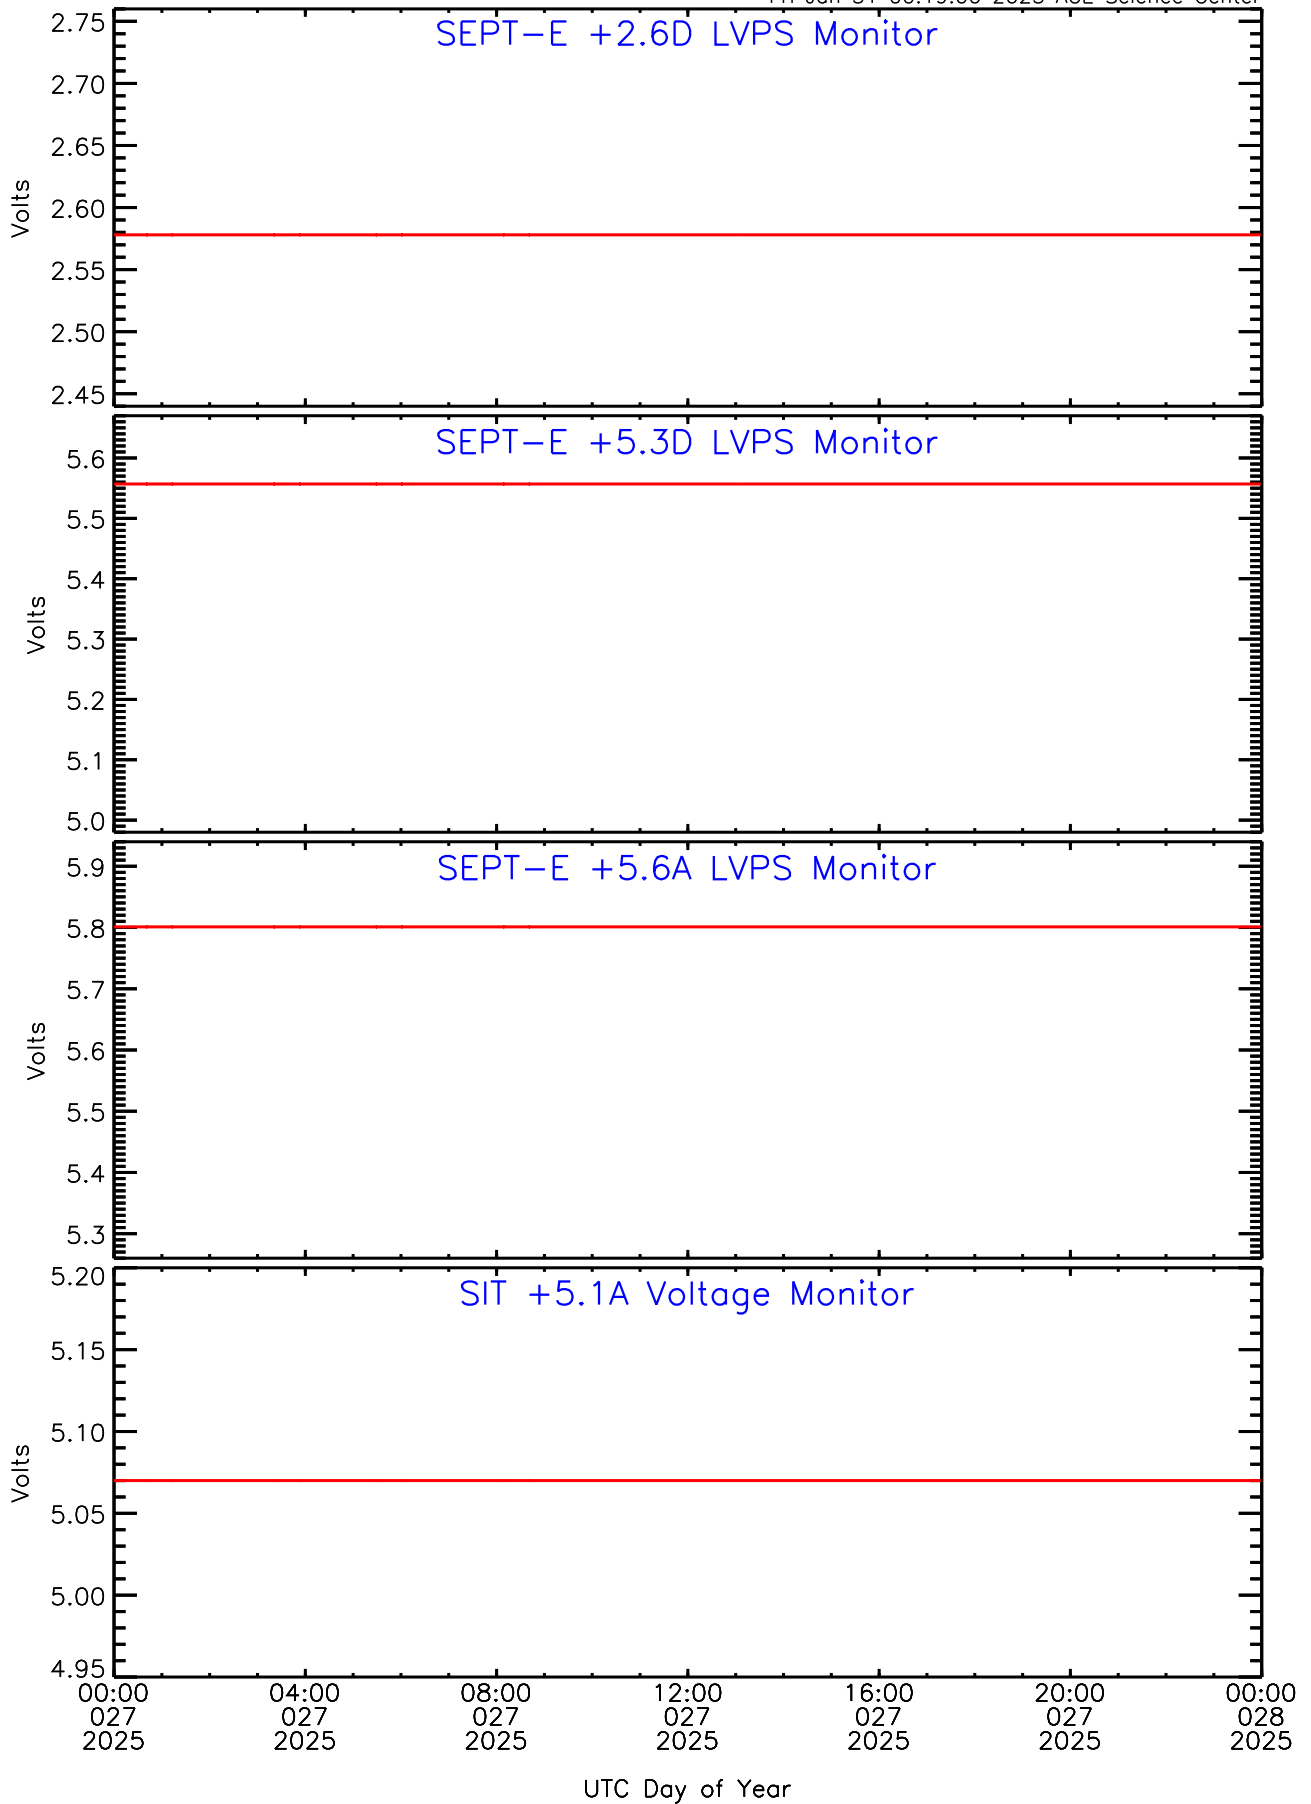

SEP-Central ahead Housekeeping Data for 2025-027

Fri Jan 31 00:19:00 2025 ACE Science Center