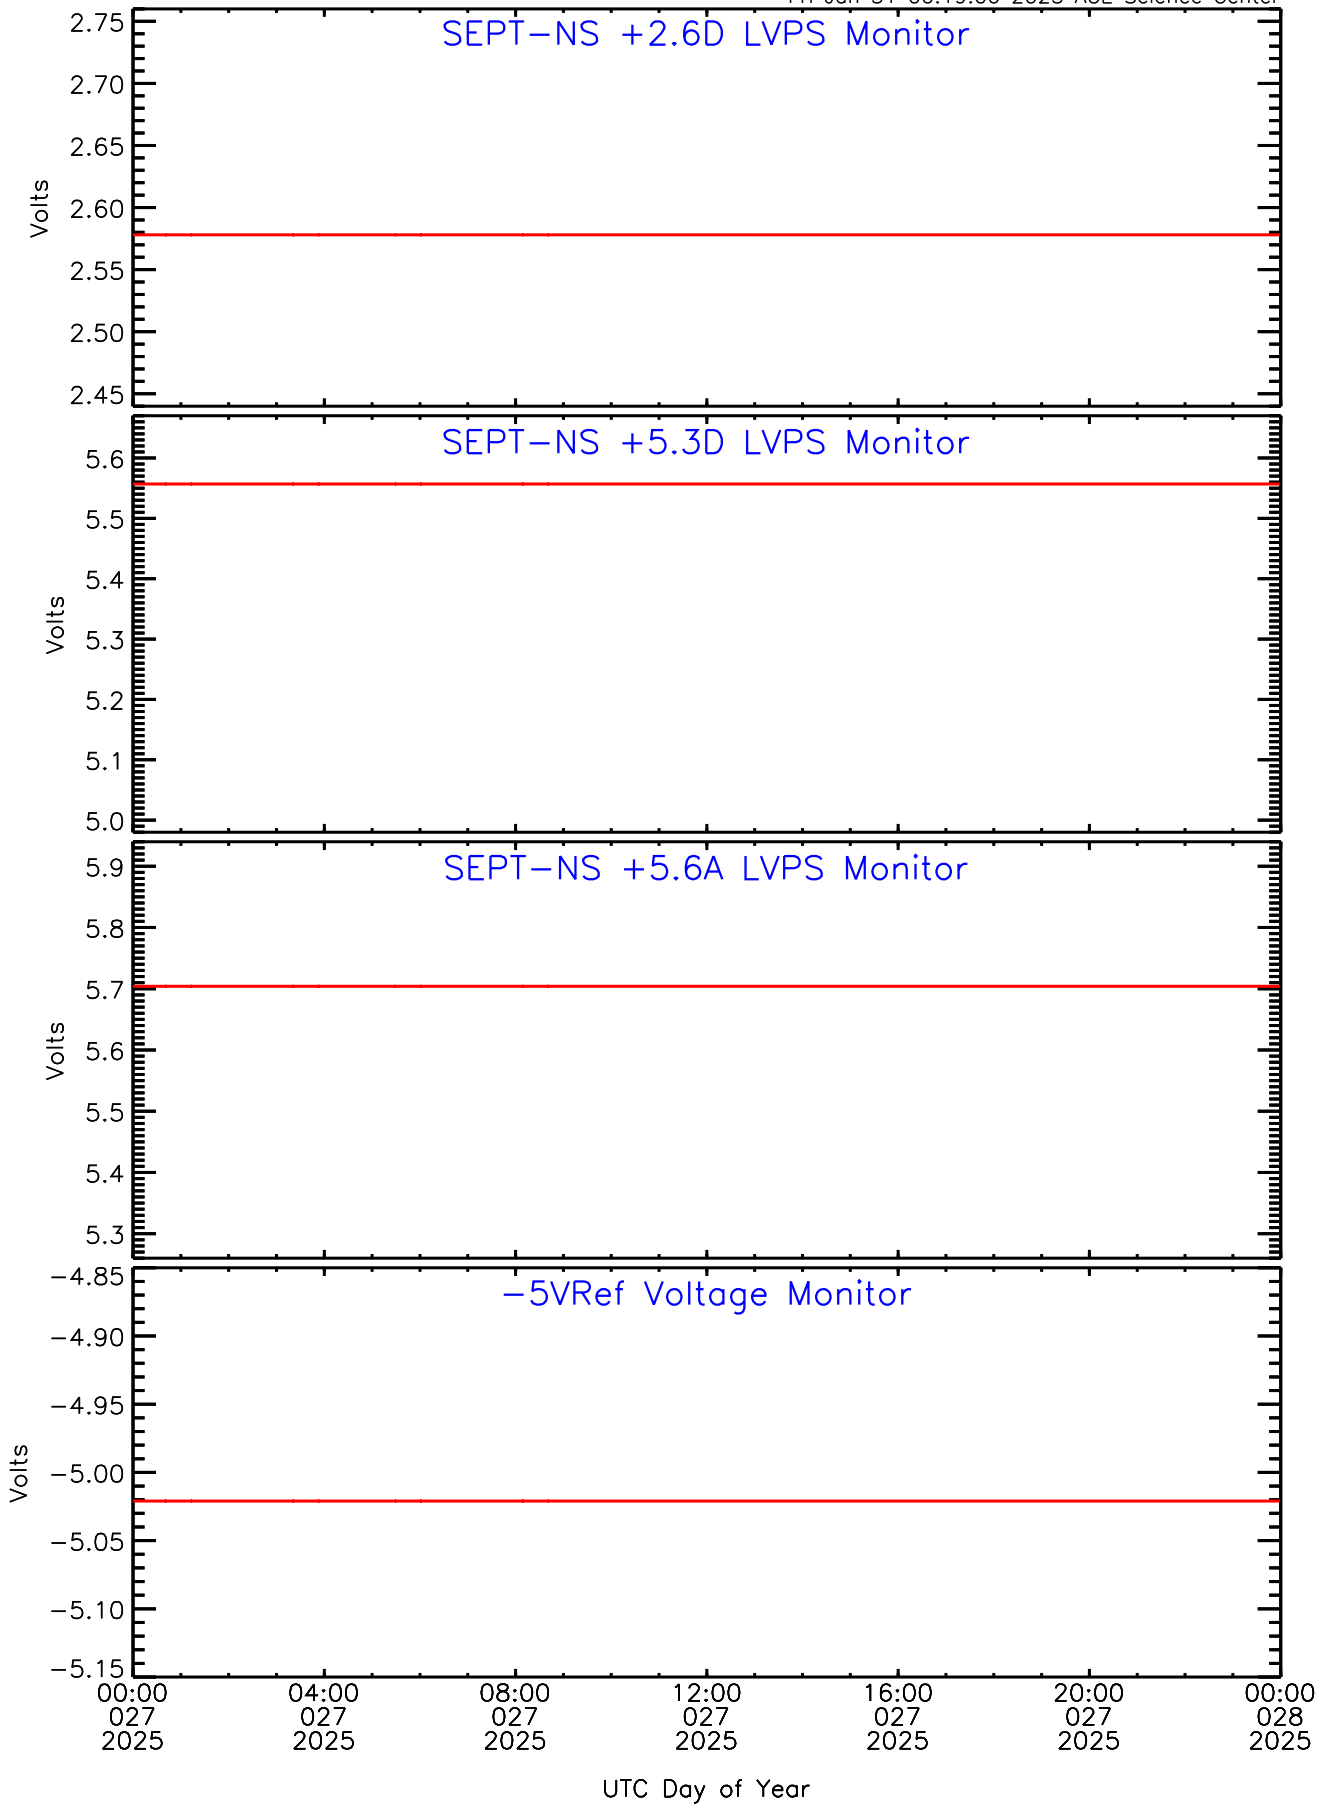

SEP-Central ahead Housekeeping Data for 2025-027

Fri Jan 31 00:19:00 2025 ACE Science Center