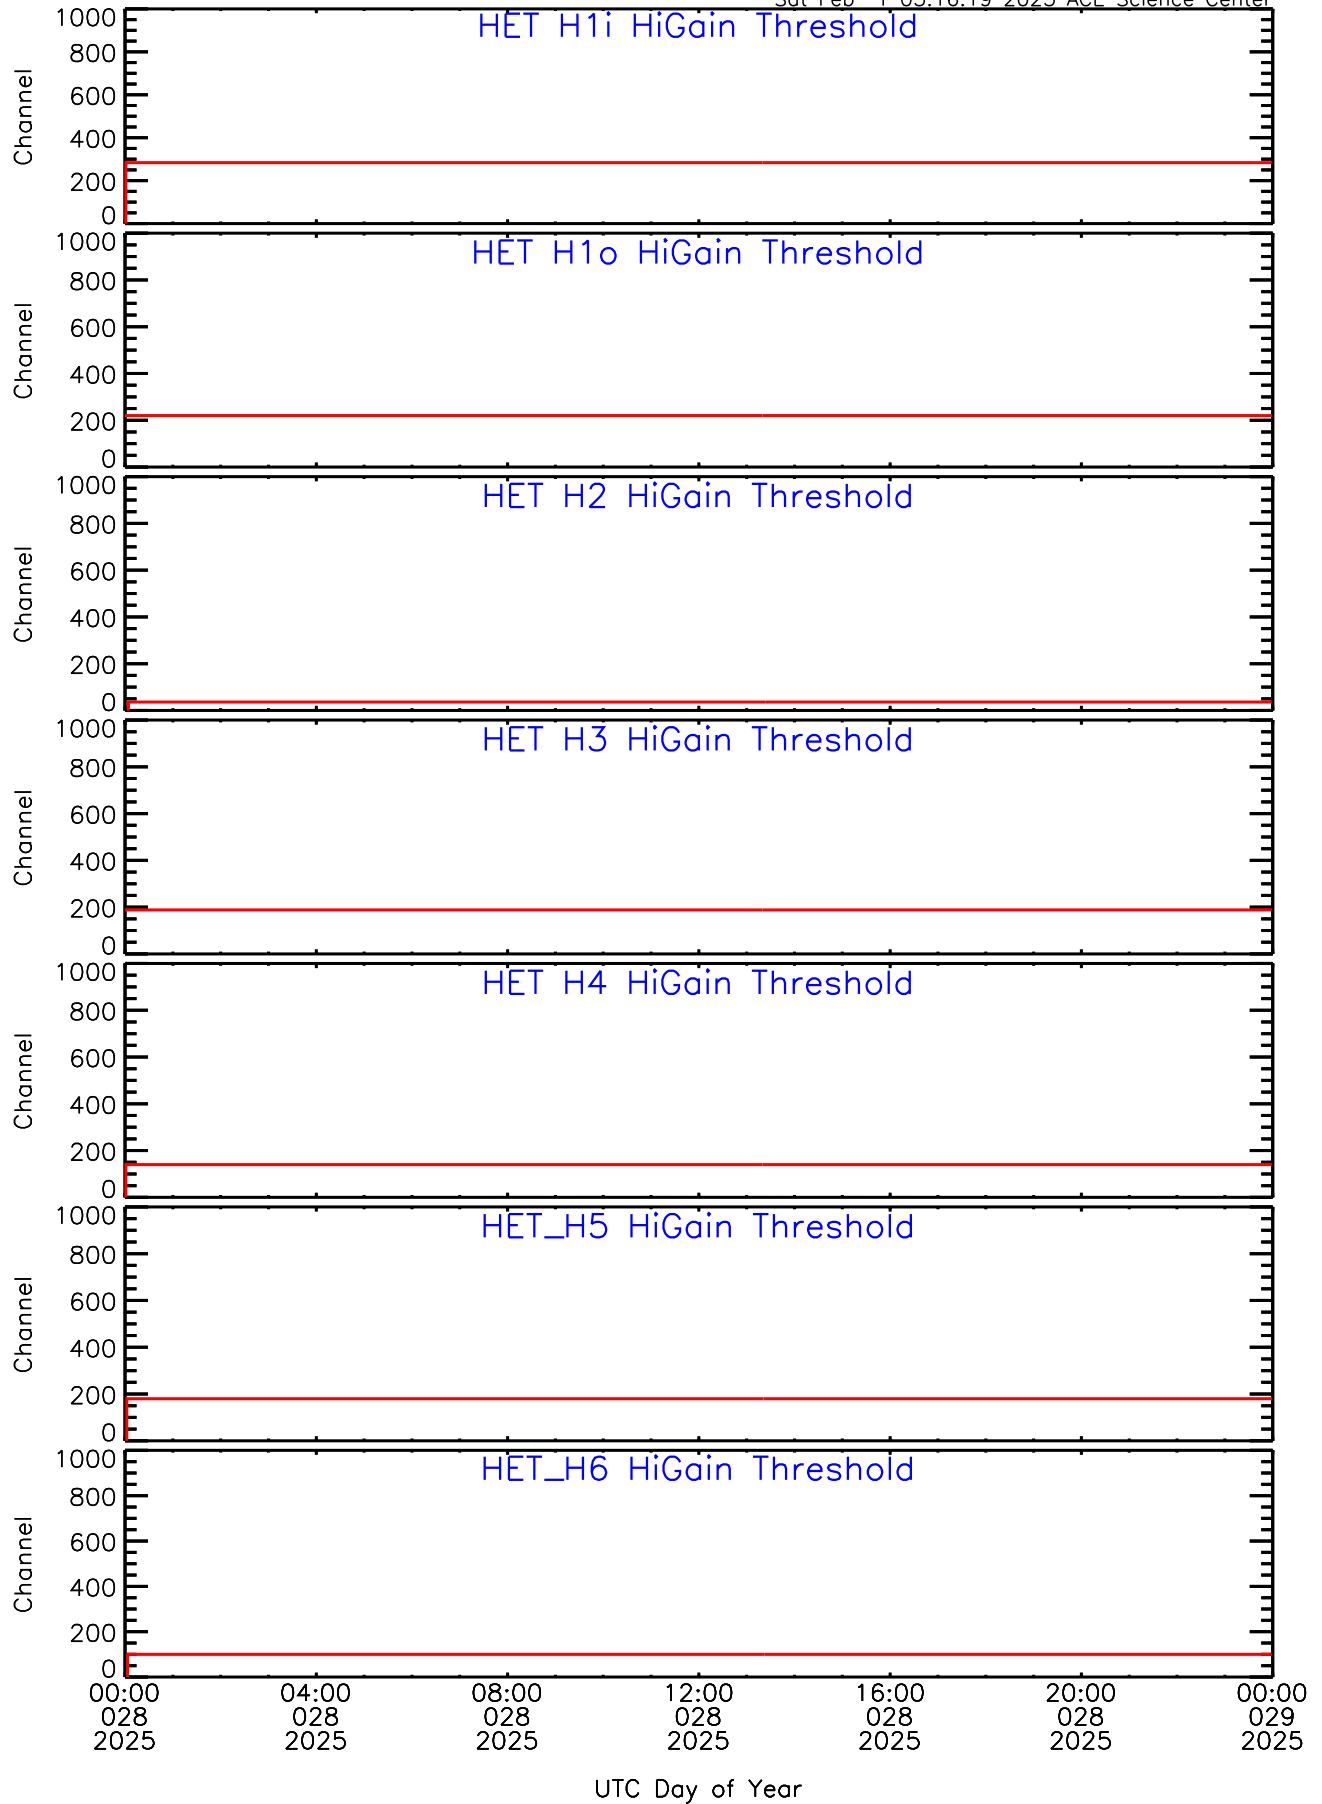

HET ahead Housekeeping Data for 2025-028

Sat Feb 1 03:16:19 2025 ACE Science Center

HET ahead Housekeeping Data for 2025-028

Sat Feb 1 03:16:19 2025 ACE Science Center

HET ahead Housekeeping Data for 2025-028

Sat Feb 1 03:16:19 2025 ACE Science Center

HET ahead Housekeeping Data for 2025-028

Sat Feb 1 03:16:19 2025 ACE Science Center

UTC Day of Year