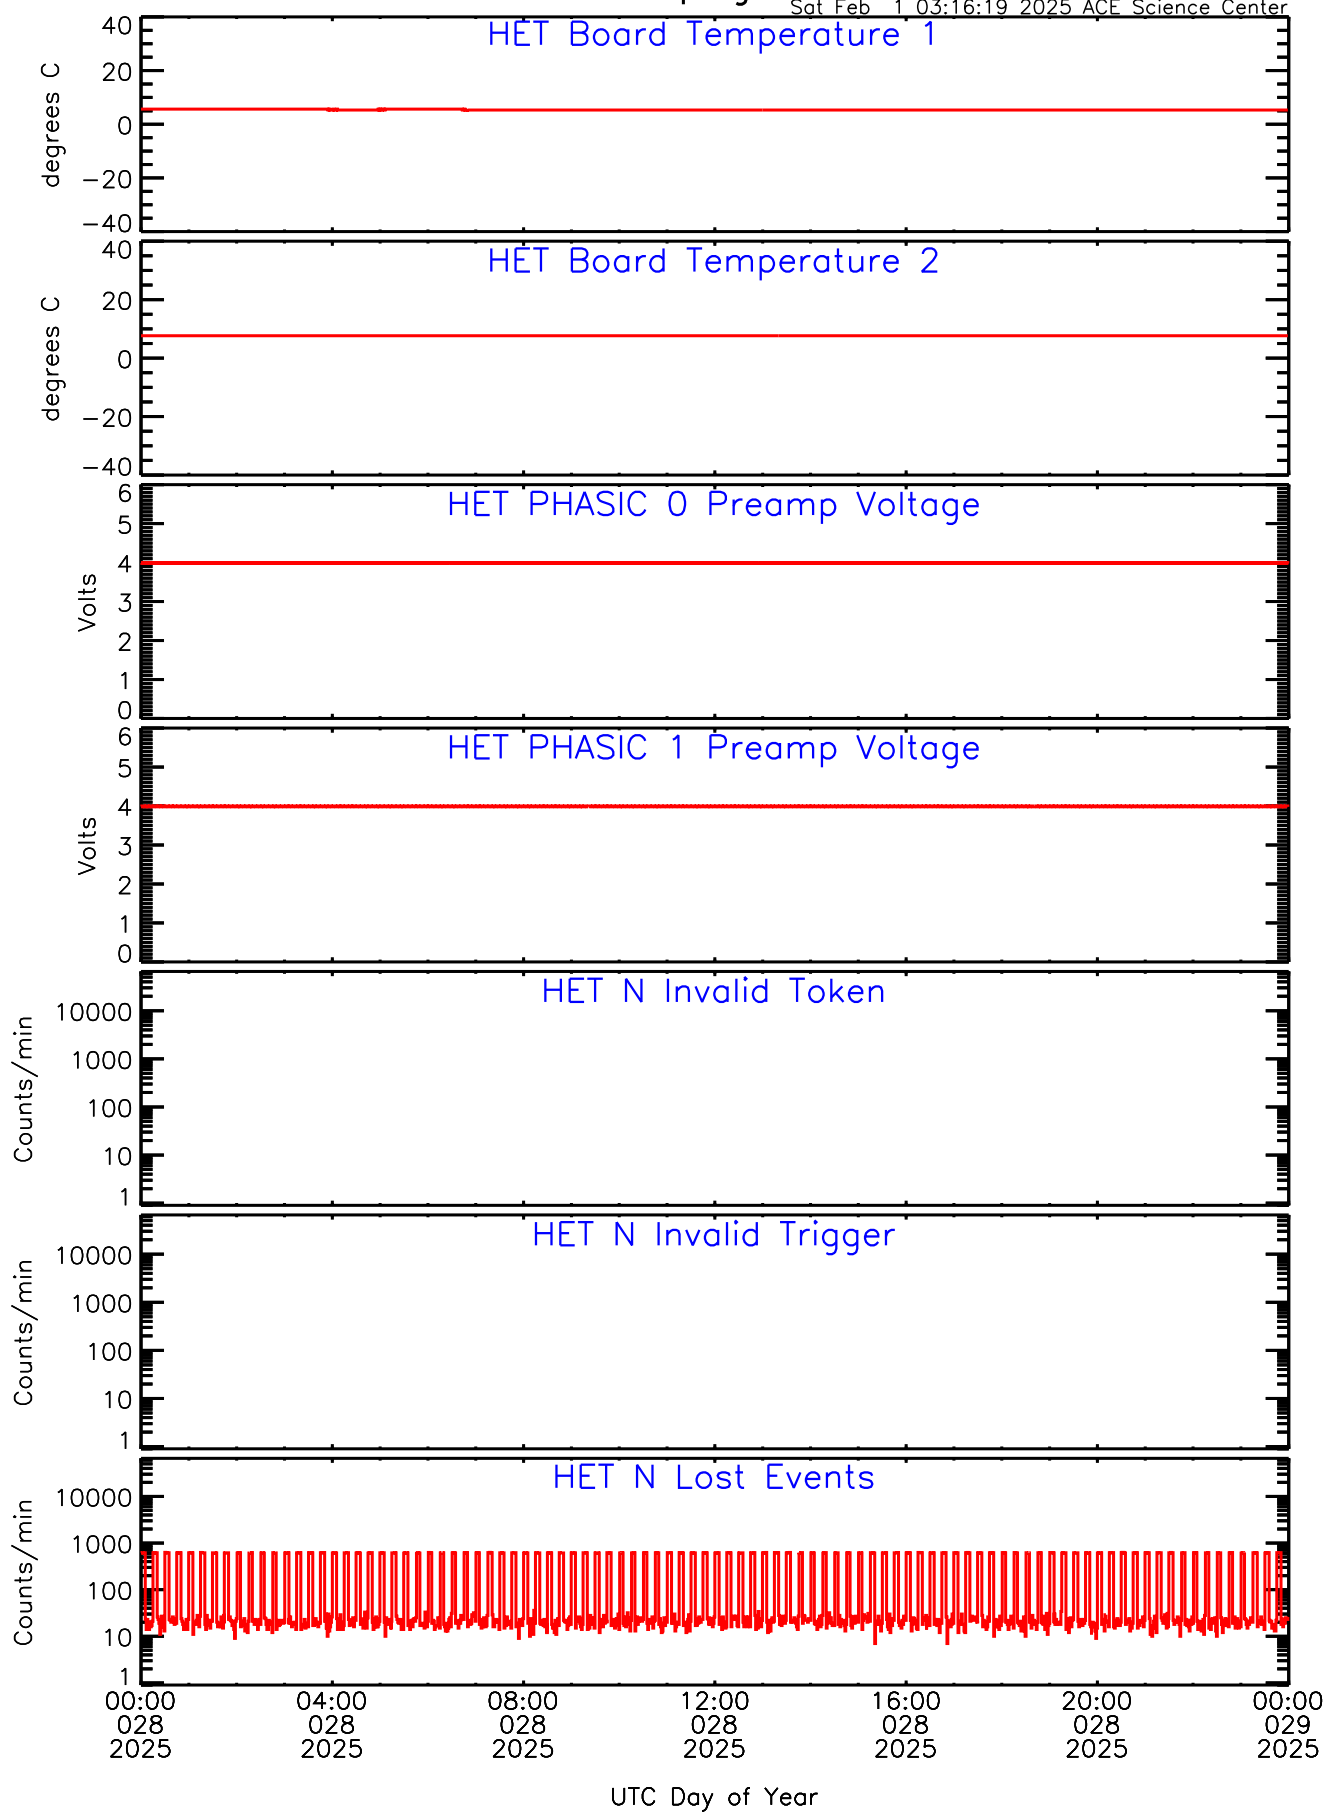

HET ahead Housekeeping Data for 2025-028

Sat Feb 1 03:16:19 2025 ACE Science Center

HET ahead Housekeeping Data for 2025-028

Sat Feb 1 03:16:19 2025 ACE Science Center

HET ahead Housekeeping Data for 2025-028

Sat Feb 1 03:16:19 2025 ACE Science Center

HET ahead Housekeeping Data for 2025-028

Sat Feb 1 03:16:19 2025 ACE Science Center

UTC Day of Year