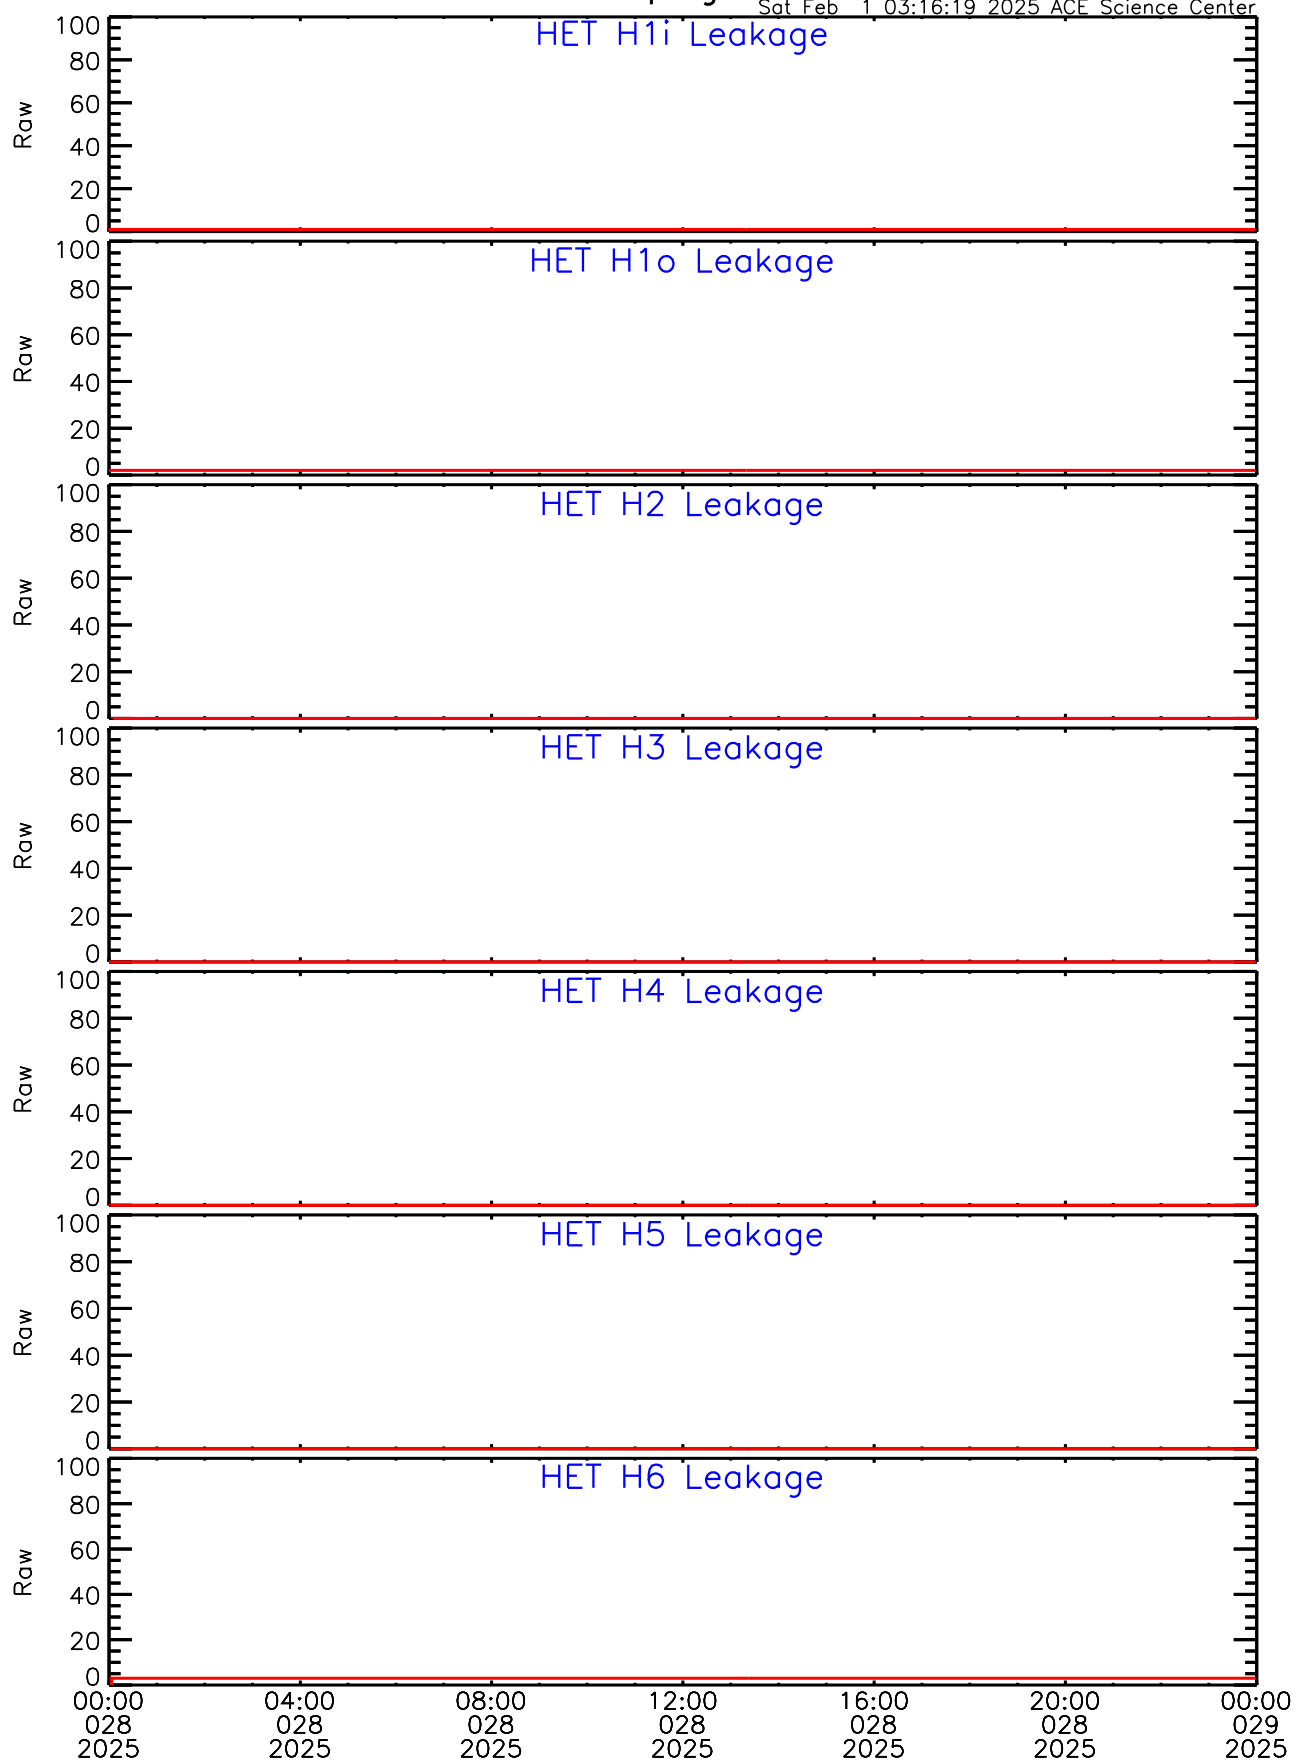

HET ahead Housekeeping Data for 2025-028

Sat Feb 1 03:16:19 2025 ACE Science Center

HET ahead Housekeeping Data for 2025-028

Sat Feb 1 03:16:19 2025 ACE Science Center

HET ahead Housekeeping Data for 2025-028

Sat Feb 1 03:16:19 2025 ACE Science Center

HET ahead Housekeeping Data for 2025-028

Sat Feb 1 03:16:19 2025 ACE Science Center

UTC Day of Year