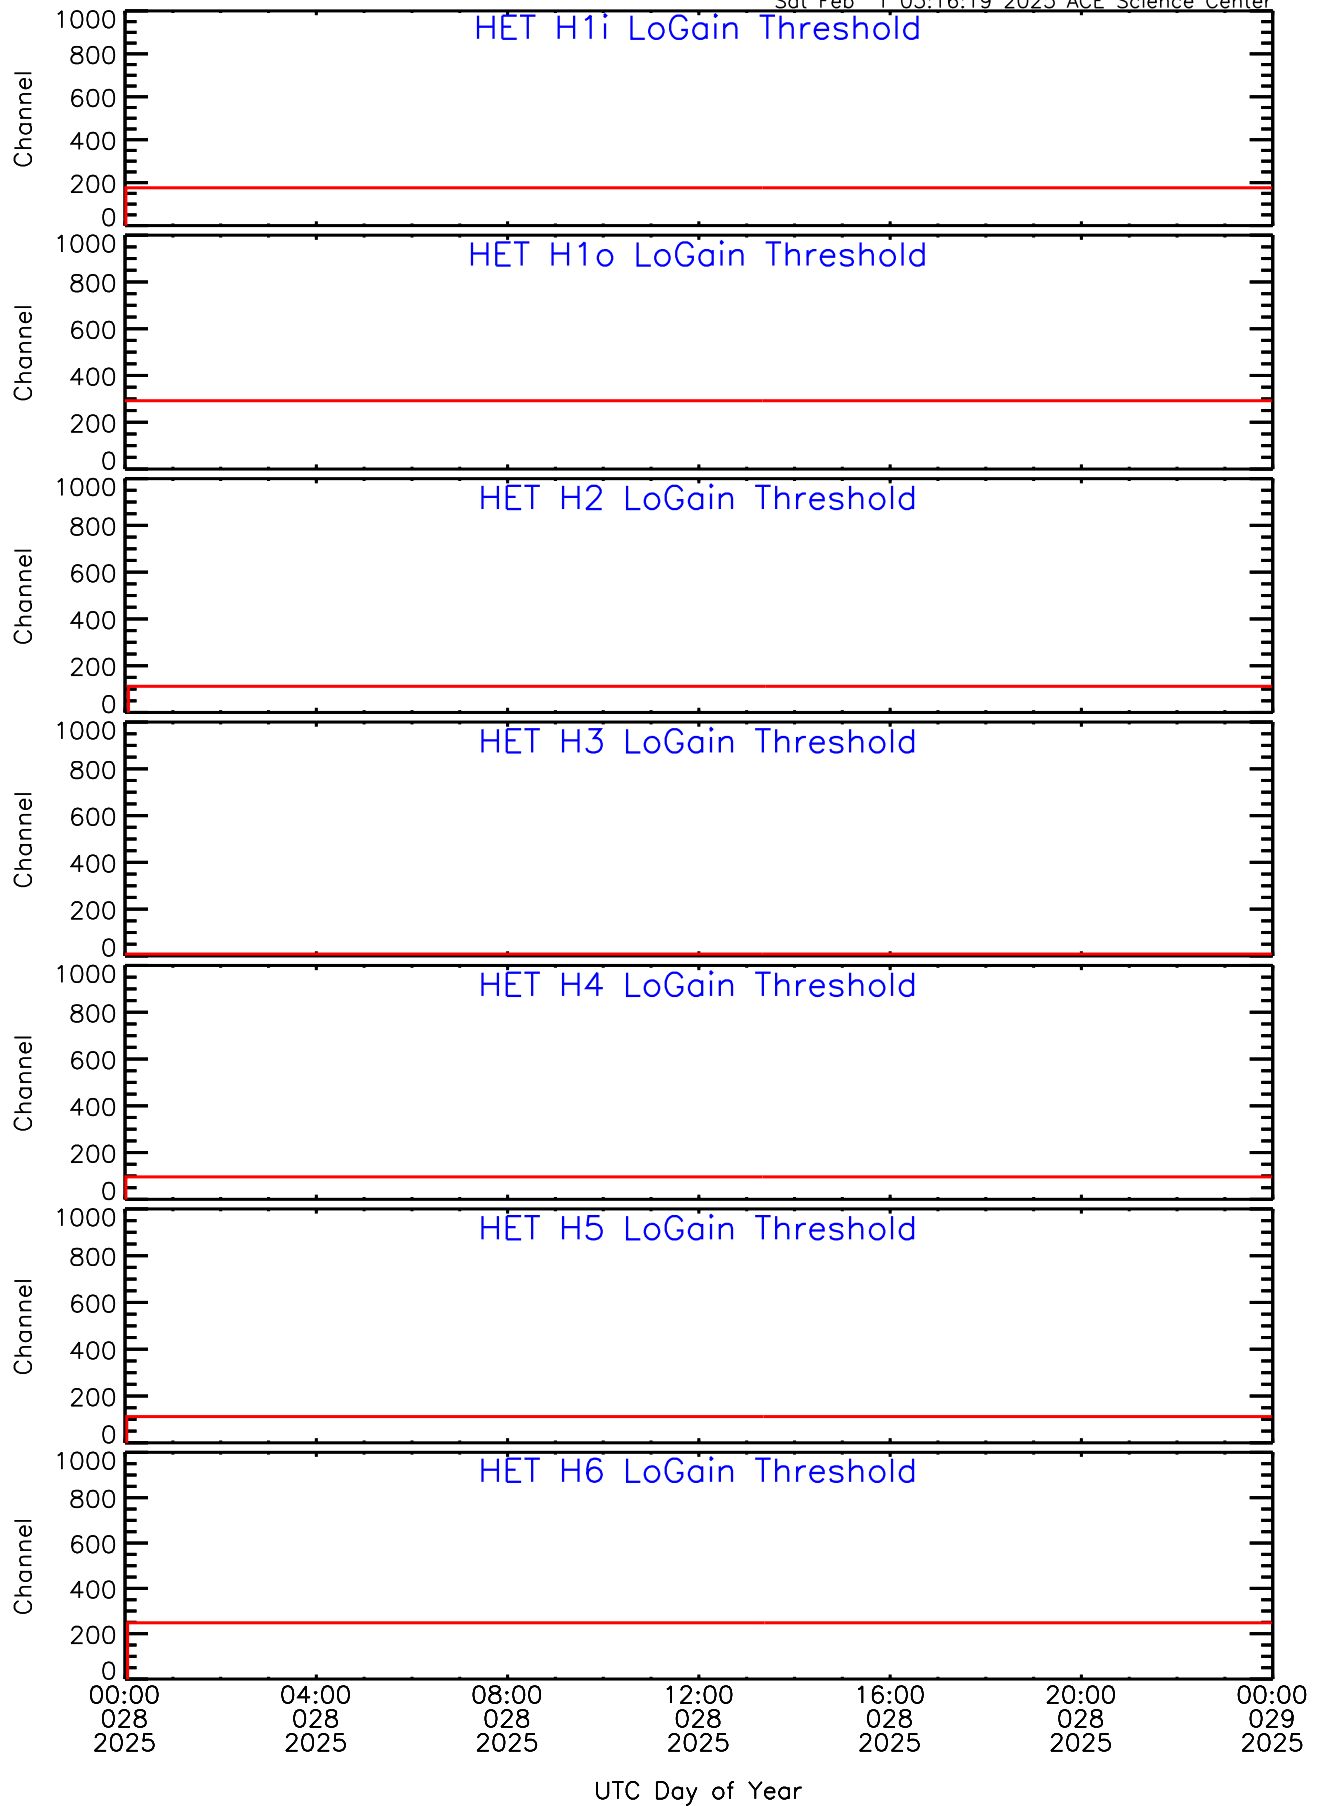

HET ahead Housekeeping Data for 2025-028

Sat Feb 1 03:16:19 2025 ACE Science Center

HET ahead Housekeeping Data for 2025-028

Sat Feb 1 03:16:19 2025 ACE Science Center

HET ahead Housekeeping Data for 2025-028

Sat Feb 1 03:16:19 2025 ACE Science Center

HET ahead Housekeeping Data for 2025-028

Sat Feb 1 03:16:19 2025 ACE Science Center

UTC Day of Year