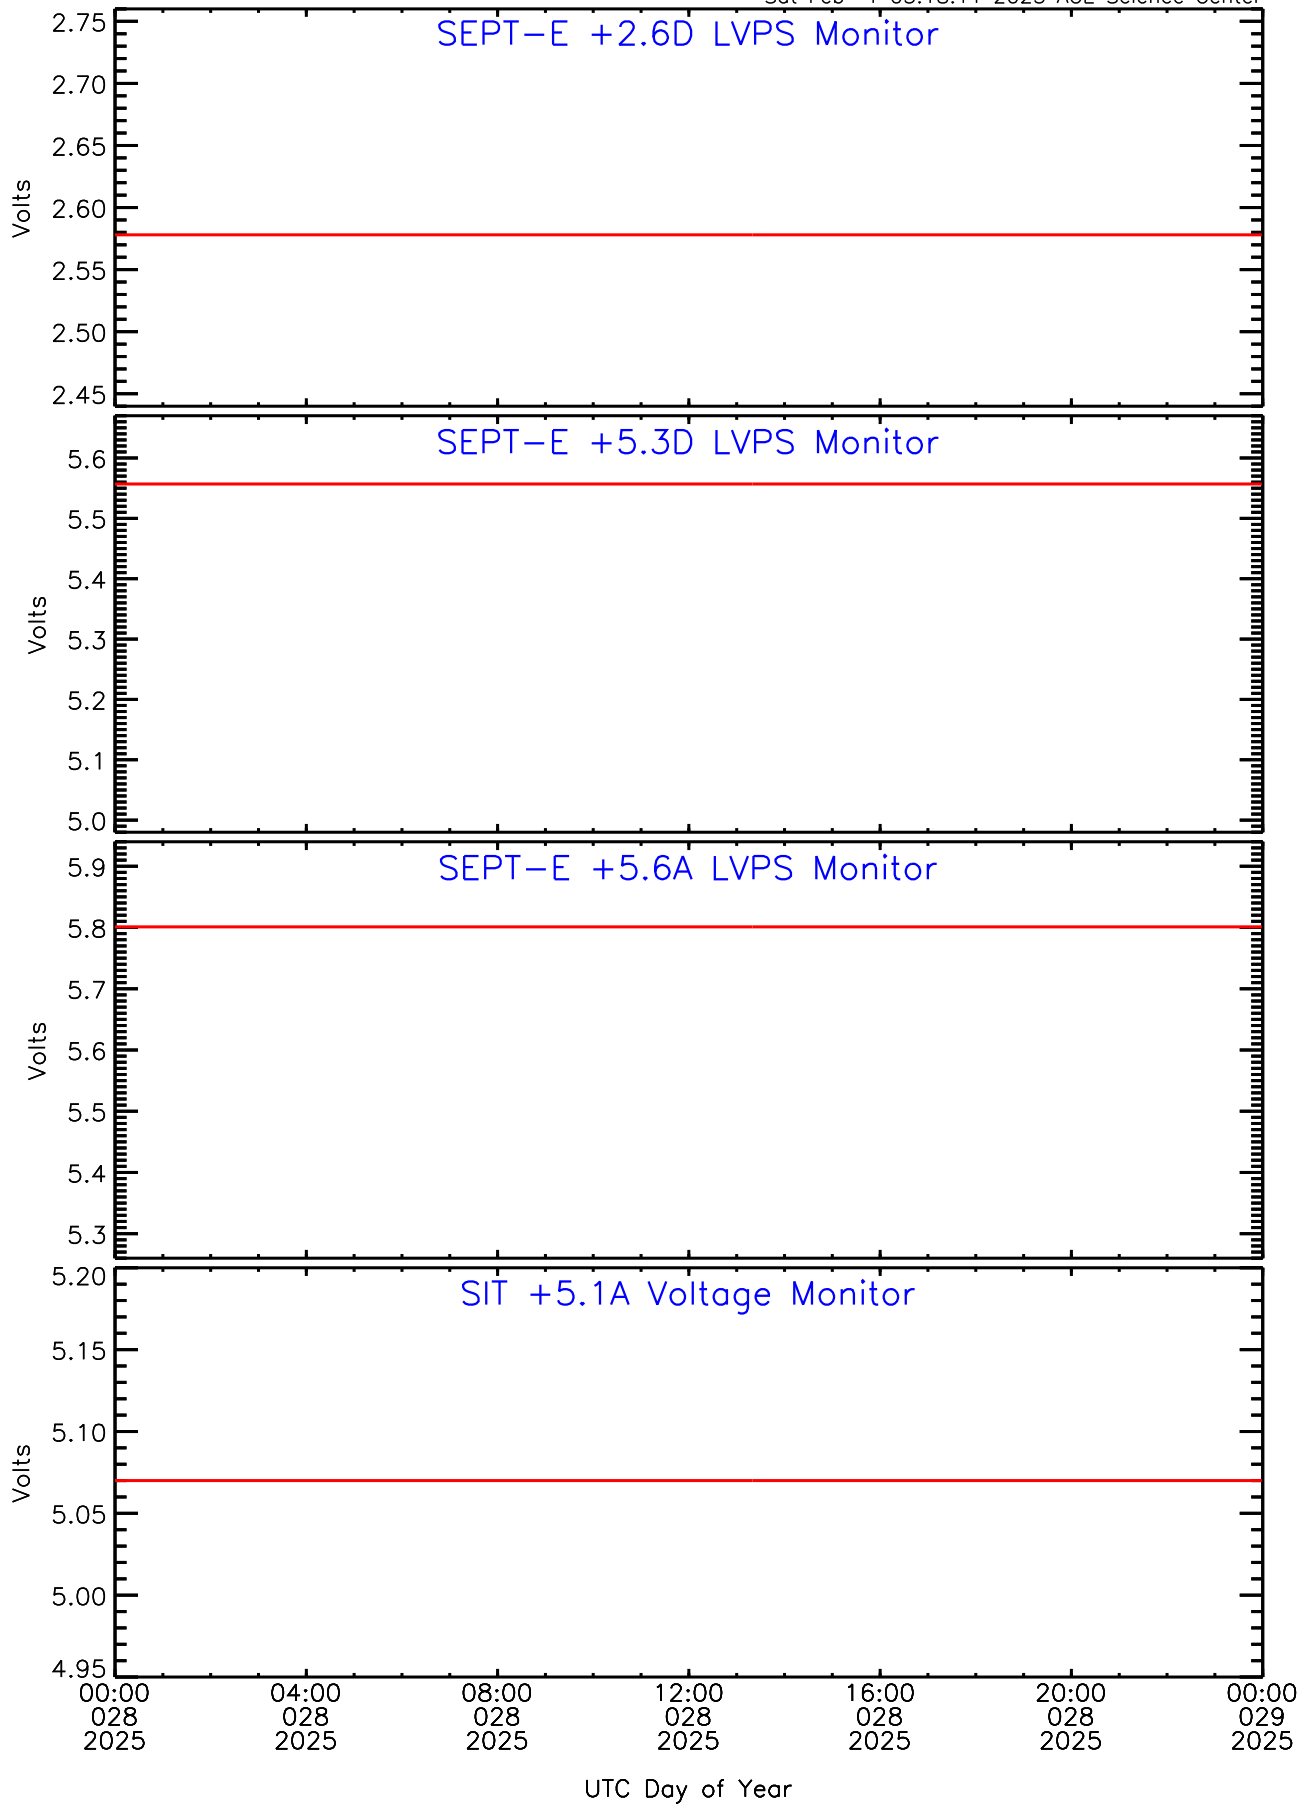

Sat Feb 1 03:18:11 2025 ACE Science Center

SEP-Central ahead Housekeeping Data for 2025-028

Sat Feb 1 03:18:11 2025 ACE Science Center

SEP-Central ahead Housekeeping Data for 2025-028

Sat Feb 1 03:18:11 2025 ACE Science Center