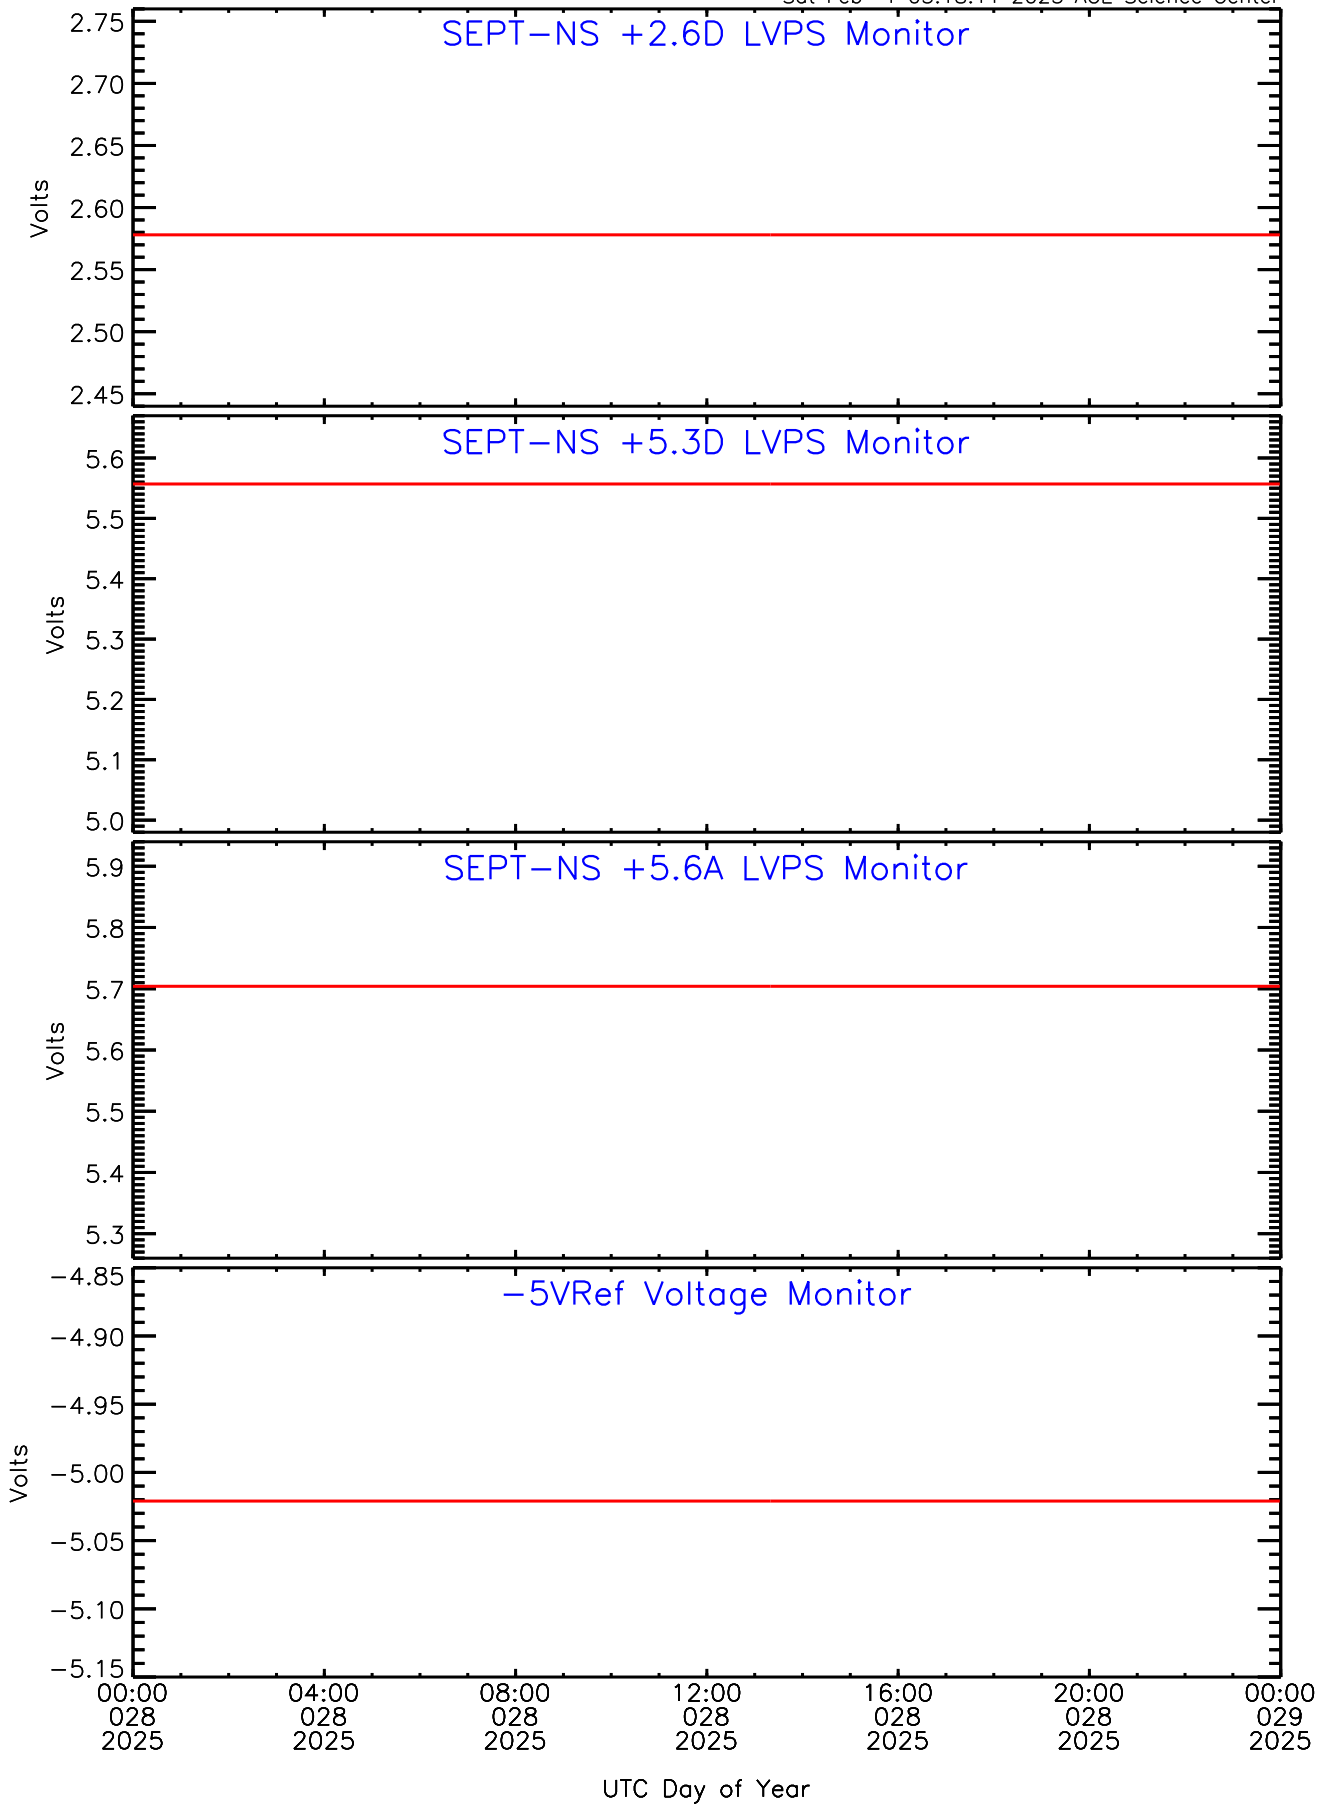

SEP-Central ahead Housekeeping Data for 2025-028

Sat Feb 1 03:18:11 2025 ACE Science Center

SEP-Central ahead Housekeeping Data for 2025-028

Sat Feb 1 03:18:11 2025 ACE Science Center

SEP-Central ahead Housekeeping Data for 2025-028

Sat Feb 1 03:18:11 2025 ACE Science Center

SEP-Central ahead Housekeeping Data for 2025-028

Sat Feb 1 03:18:11 2025 ACE Science Center

SEP-Central ahead Housekeeping Data for 2025-028

Sat Feb 1 03:18:11 2025 ACE Science Center