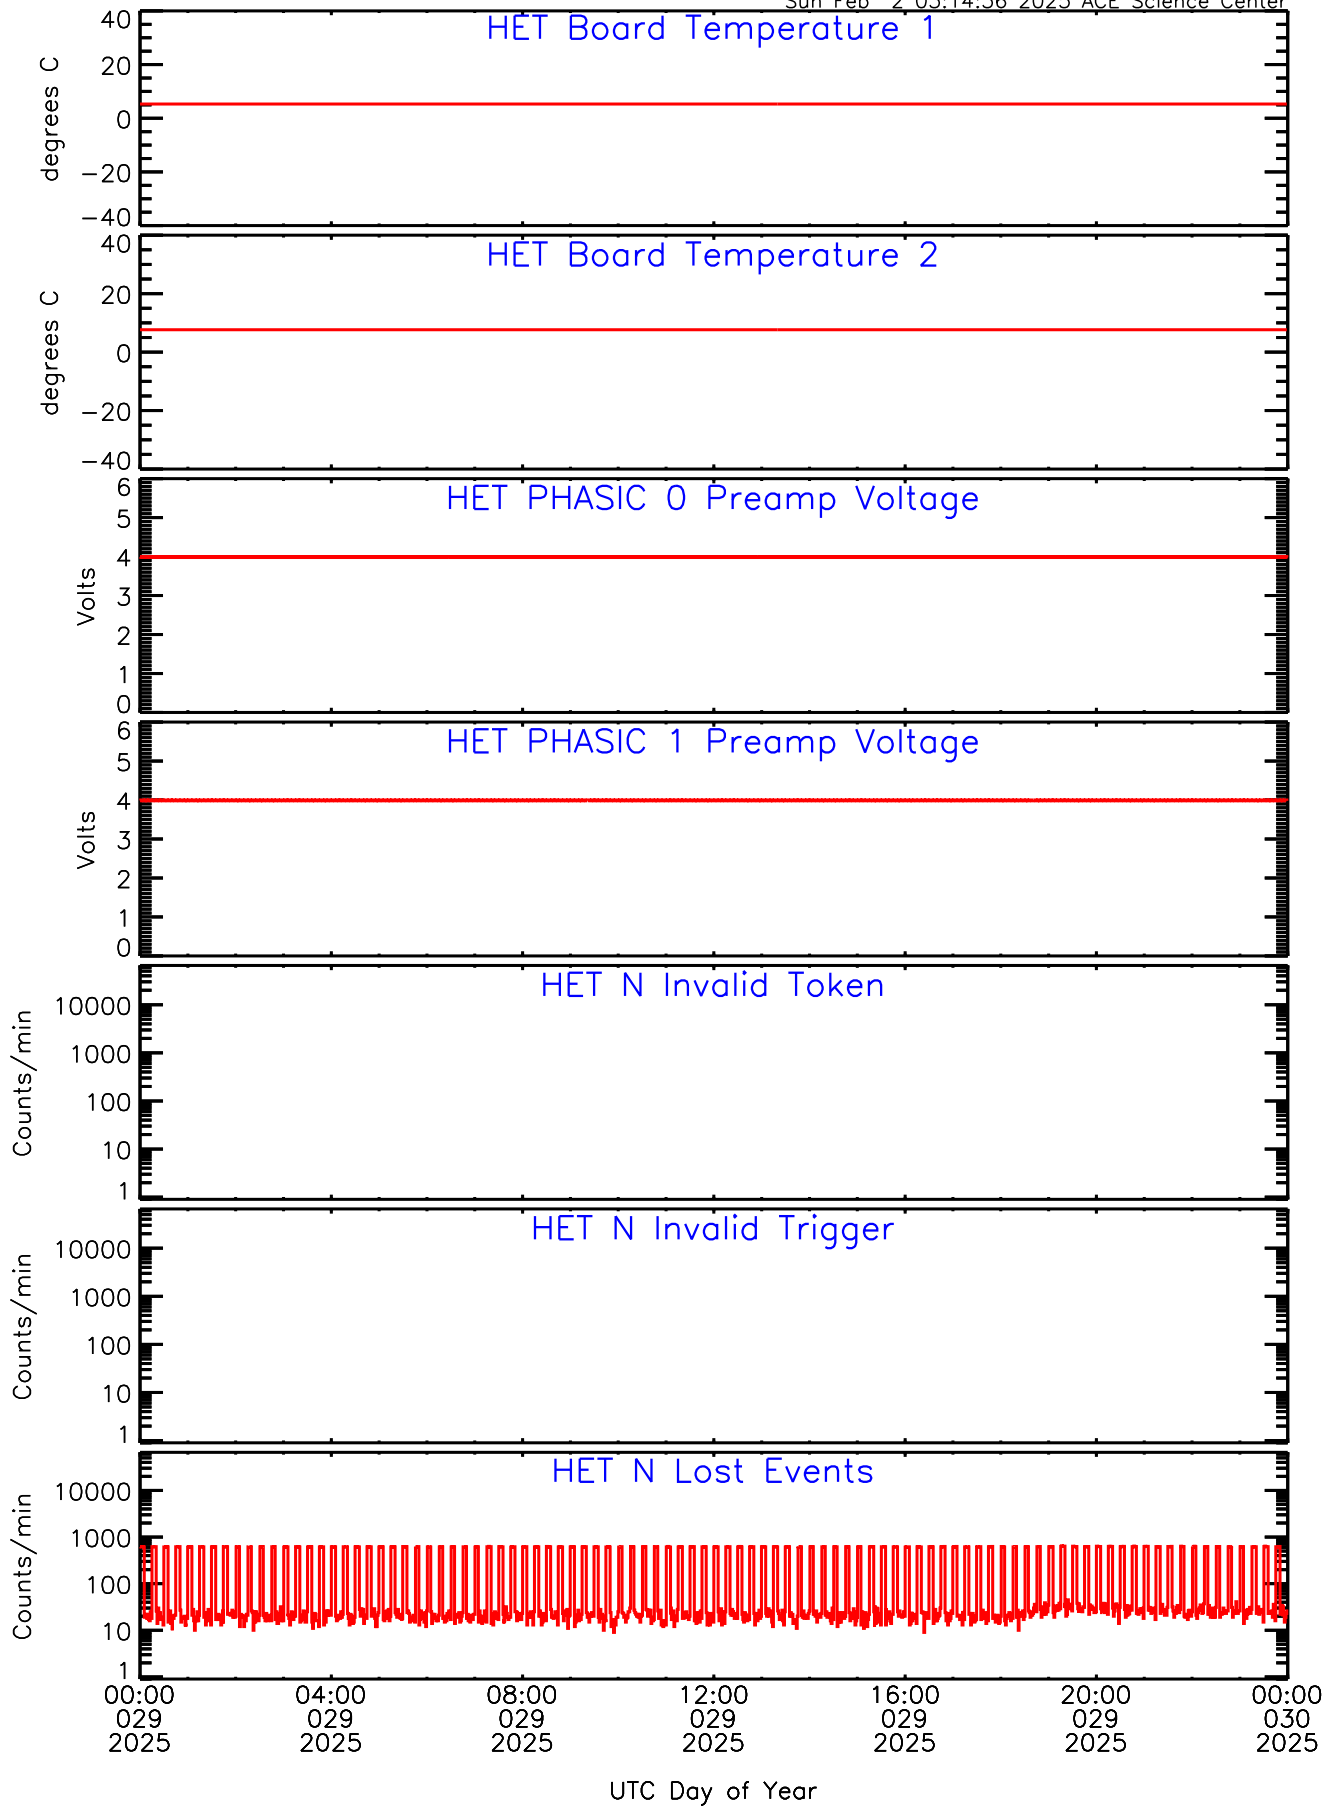

HET ahead Housekeeping Data for 2025-029

Sun Feb 2 03:14:36 2025 ACE Science Center