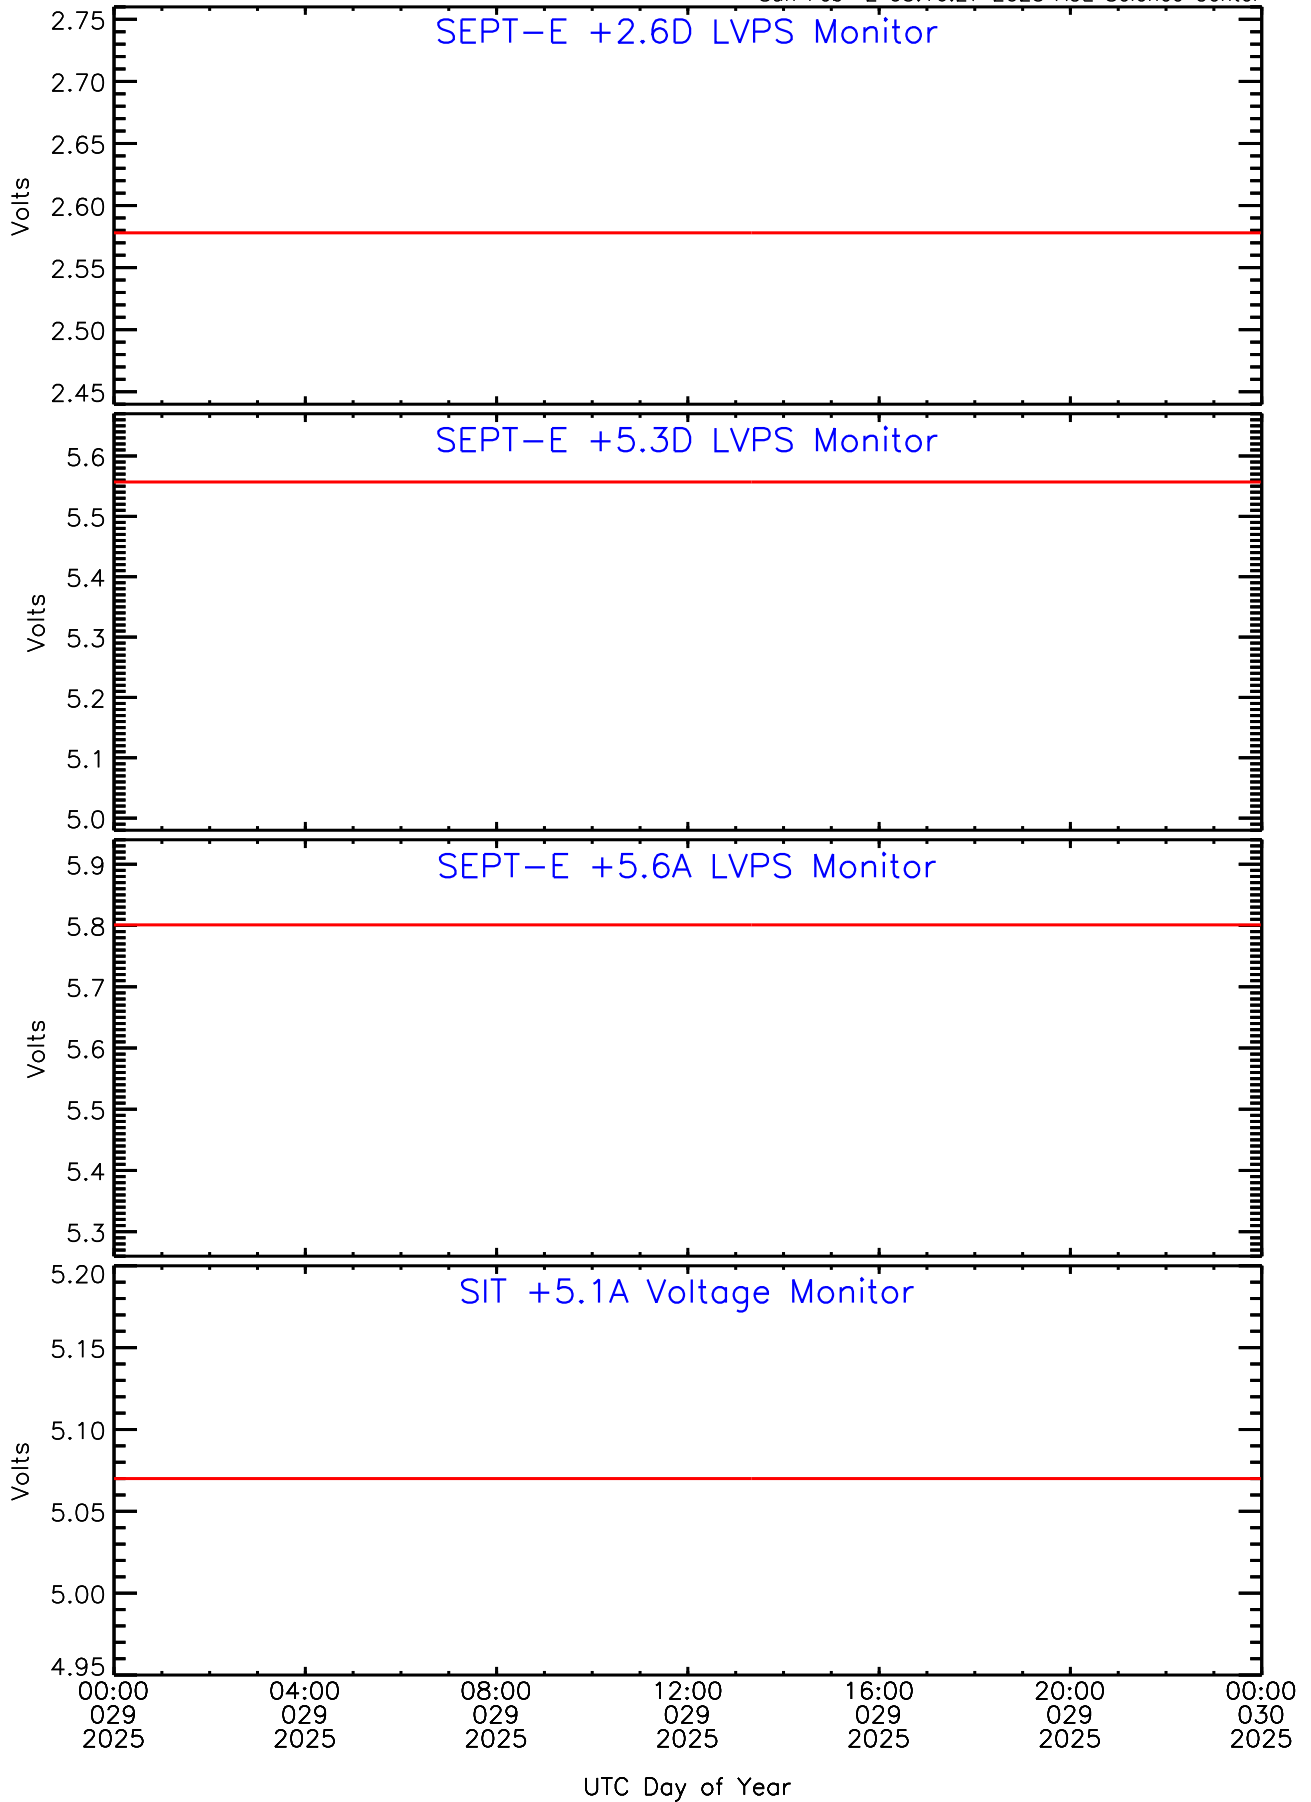

Sun Feb 2 03:16:27 2025 ACE Science Center

SEP-Central ahead Housekeeping Data for 2025-029

Sun Feb 2 03:16:27 2025 ACE Science Center

SEP-Central ahead Housekeeping Data for 2025-029

Sun Feb 2 03:16:27 2025 ACE Science Center