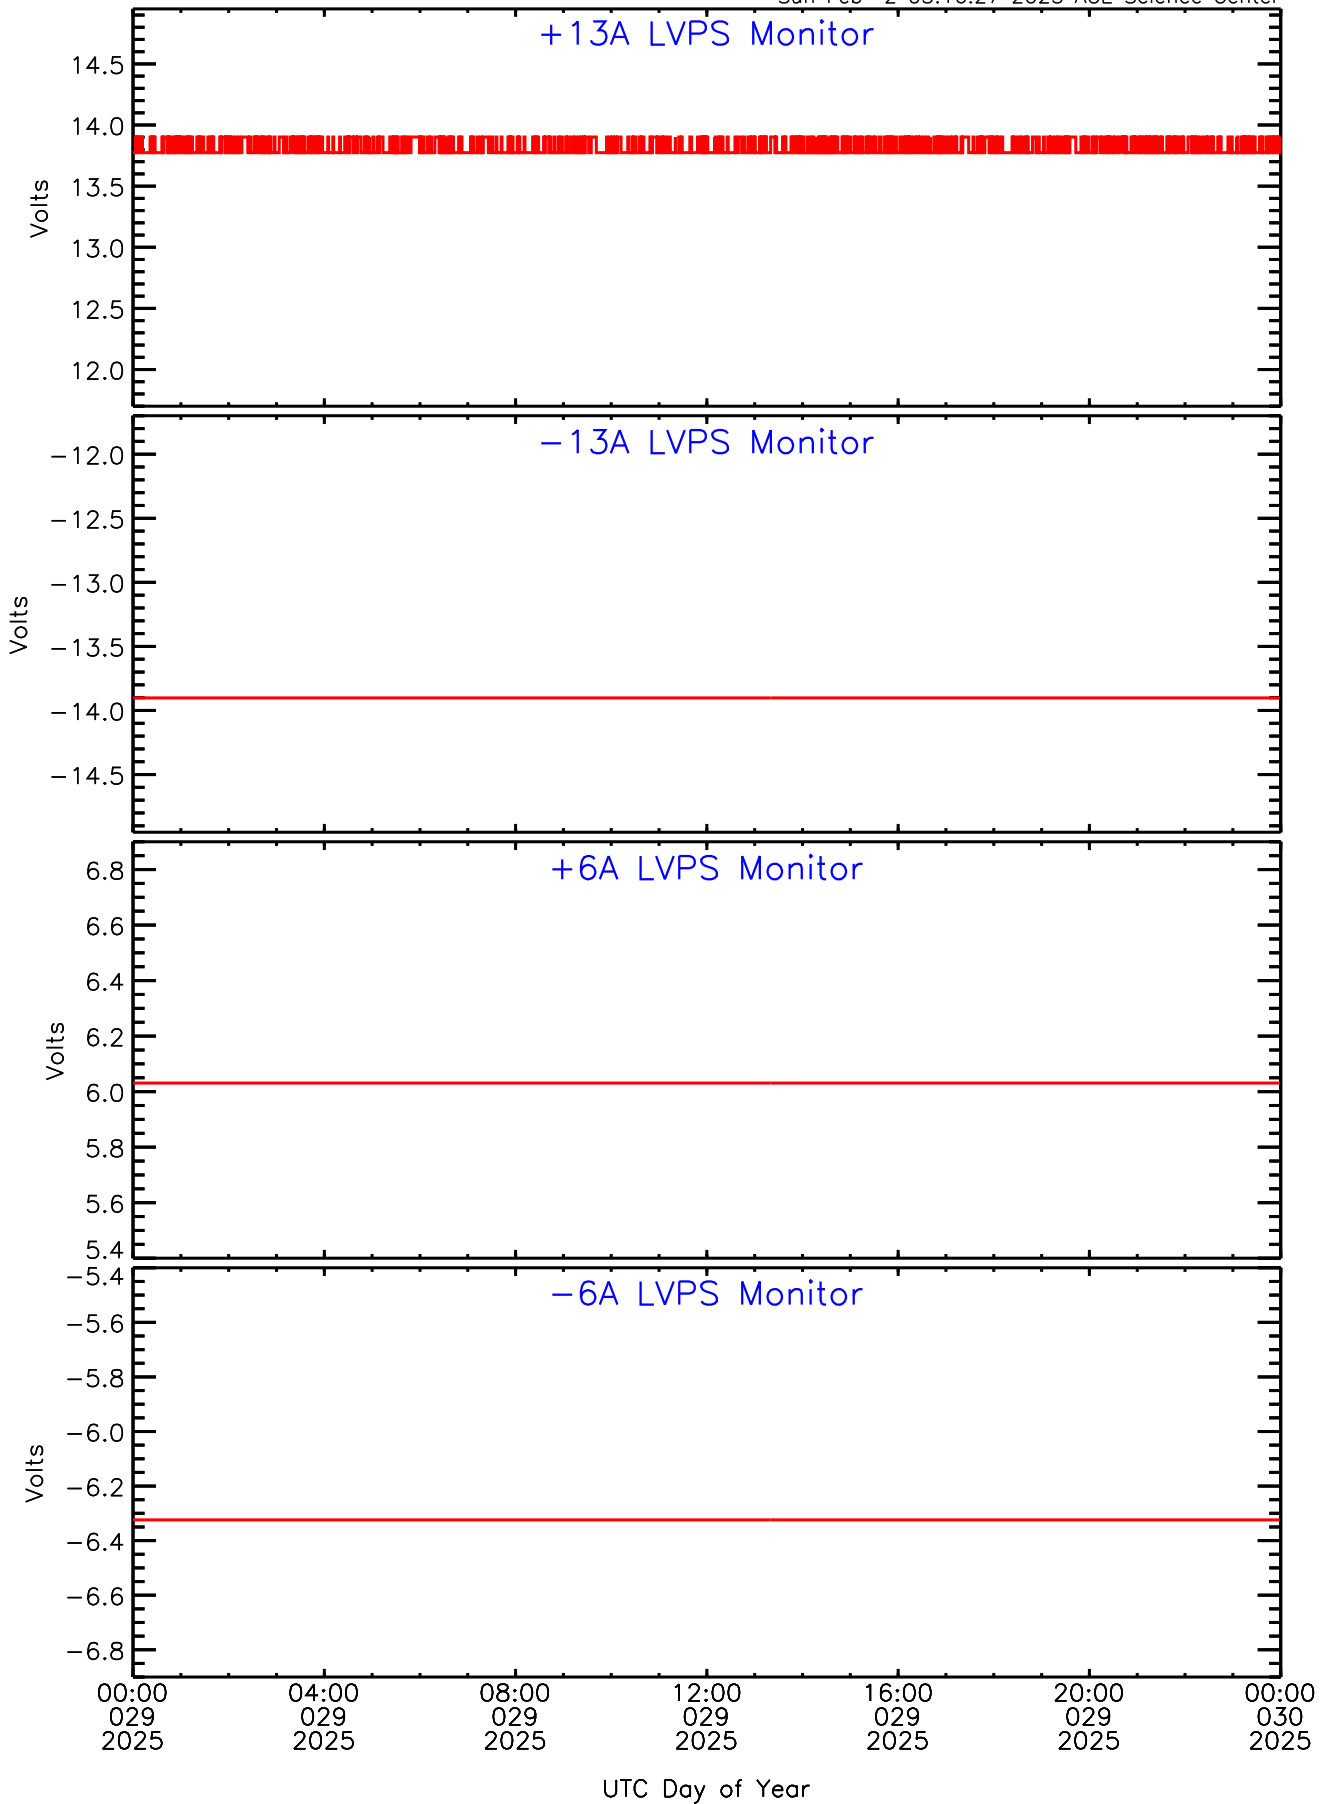

SEP-Central ahead Housekeeping Data for 2025-029

Sun Feb 2 03:16:27 2025 ACE Science Center

SEP-Central ahead Housekeeping Data for 2025-029

Sun Feb 2 03:16:27 2025 ACE Science Center

SEP-Central ahead Housekeeping Data for 2025-029

Sun Feb 2 03:16:27 2025 ACE Science Center

SEP-Central ahead Housekeeping Data for 2025-029

Sun Feb 2 03:16:27 2025 ACE Science Center

SEP-Central ahead Housekeeping Data for 2025-029

Sun Feb 2 03:16:27 2025 ACE Science Center