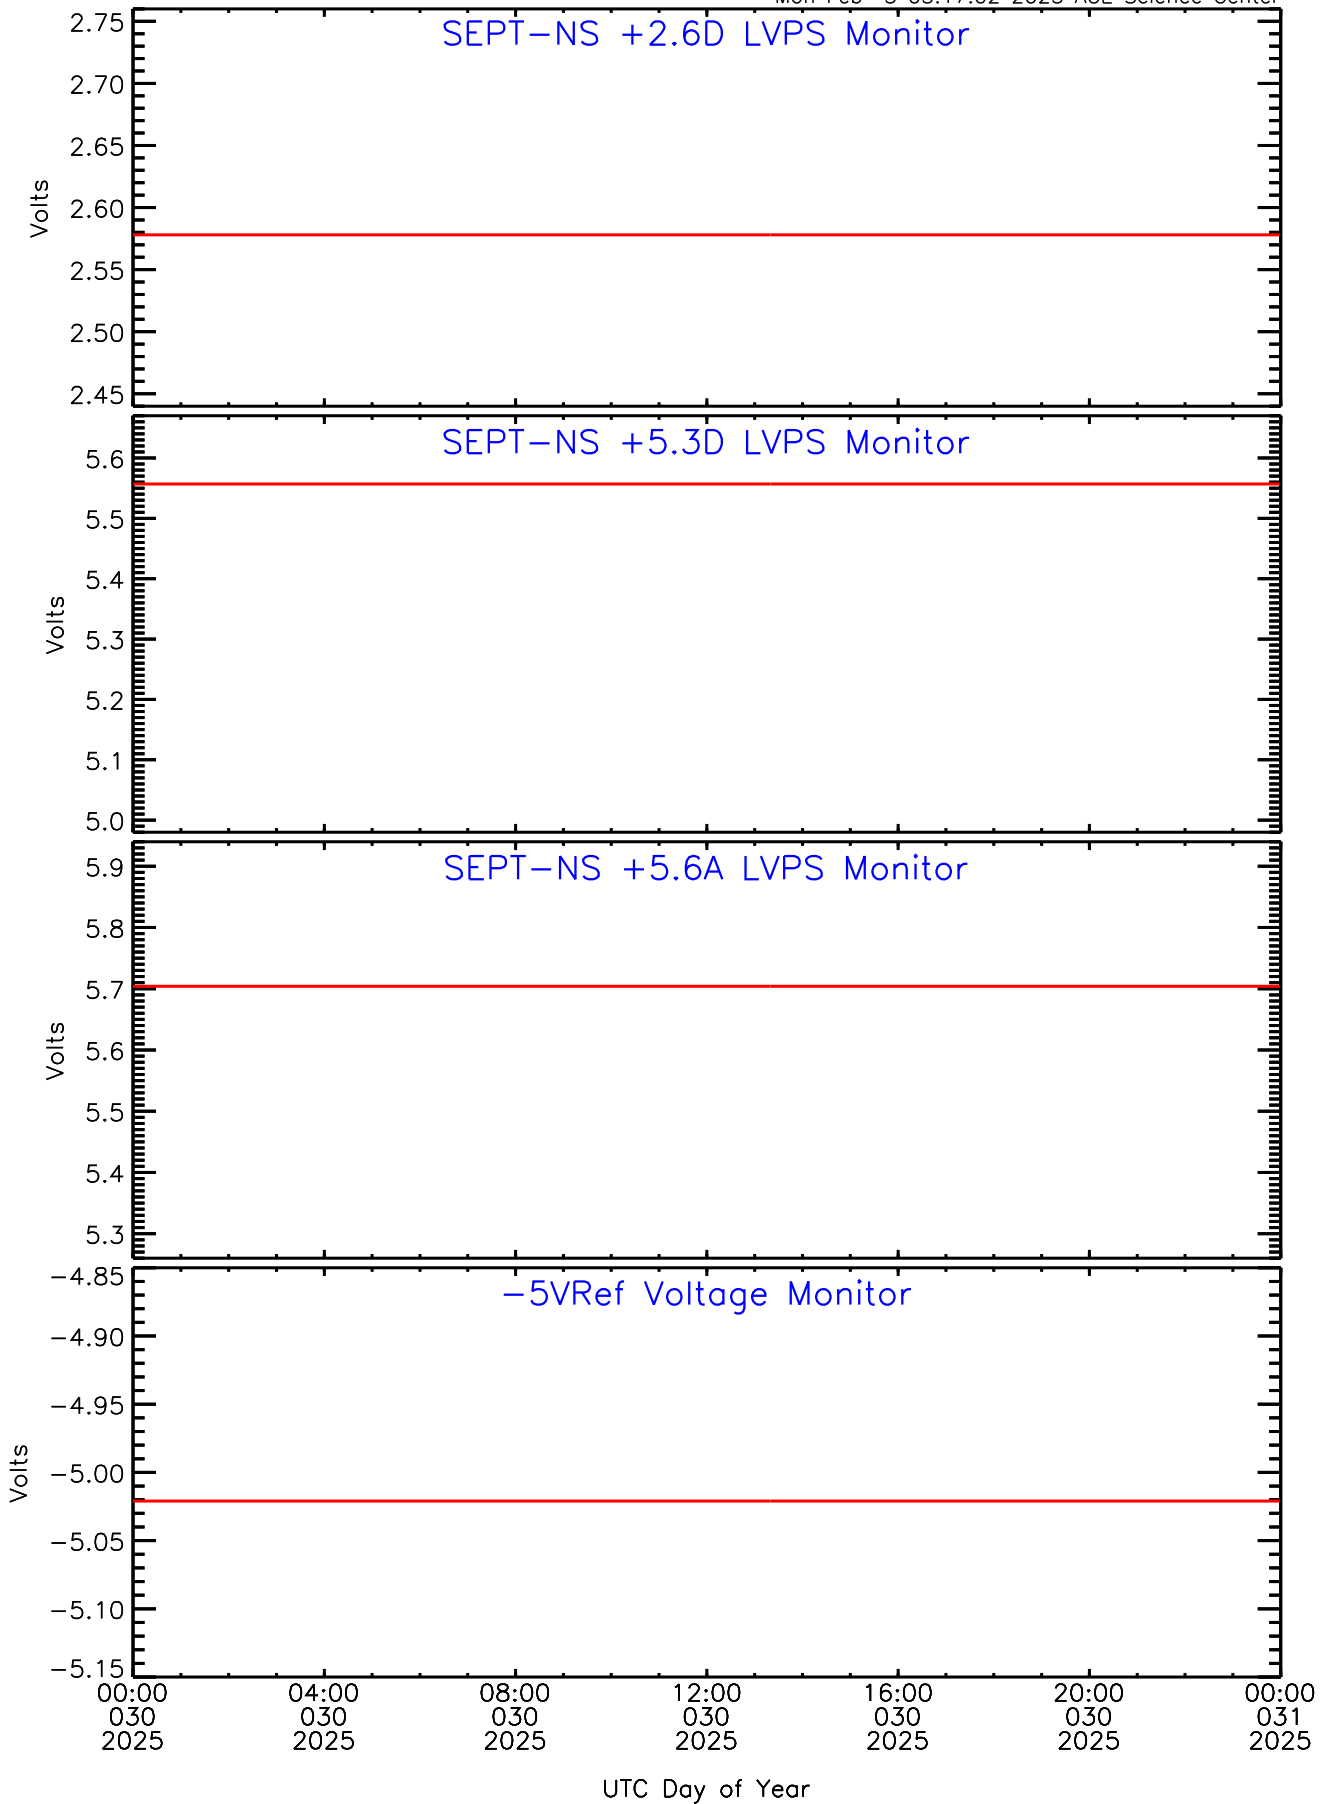

SEP-Central ahead Housekeeping Data for 2025-030

Mon Feb 3 03:17:02 2025 ACE Science Center

SEP-Central ahead Housekeeping Data for 2025-030

Mon Feb 3 03:17:02 2025 ACE Science Center

SEP-Central ahead Housekeeping Data for 2025-030

Mon Feb 3 03:17:02 2025 ACE Science Center

SEP-Central ahead Housekeeping Data for 2025-030

Mon Feb 3 03:17:02 2025 ACE Science Center

SEP-Central ahead Housekeeping Data for 2025-030

Mon Feb 3 03:17:02 2025 ACE Science Center