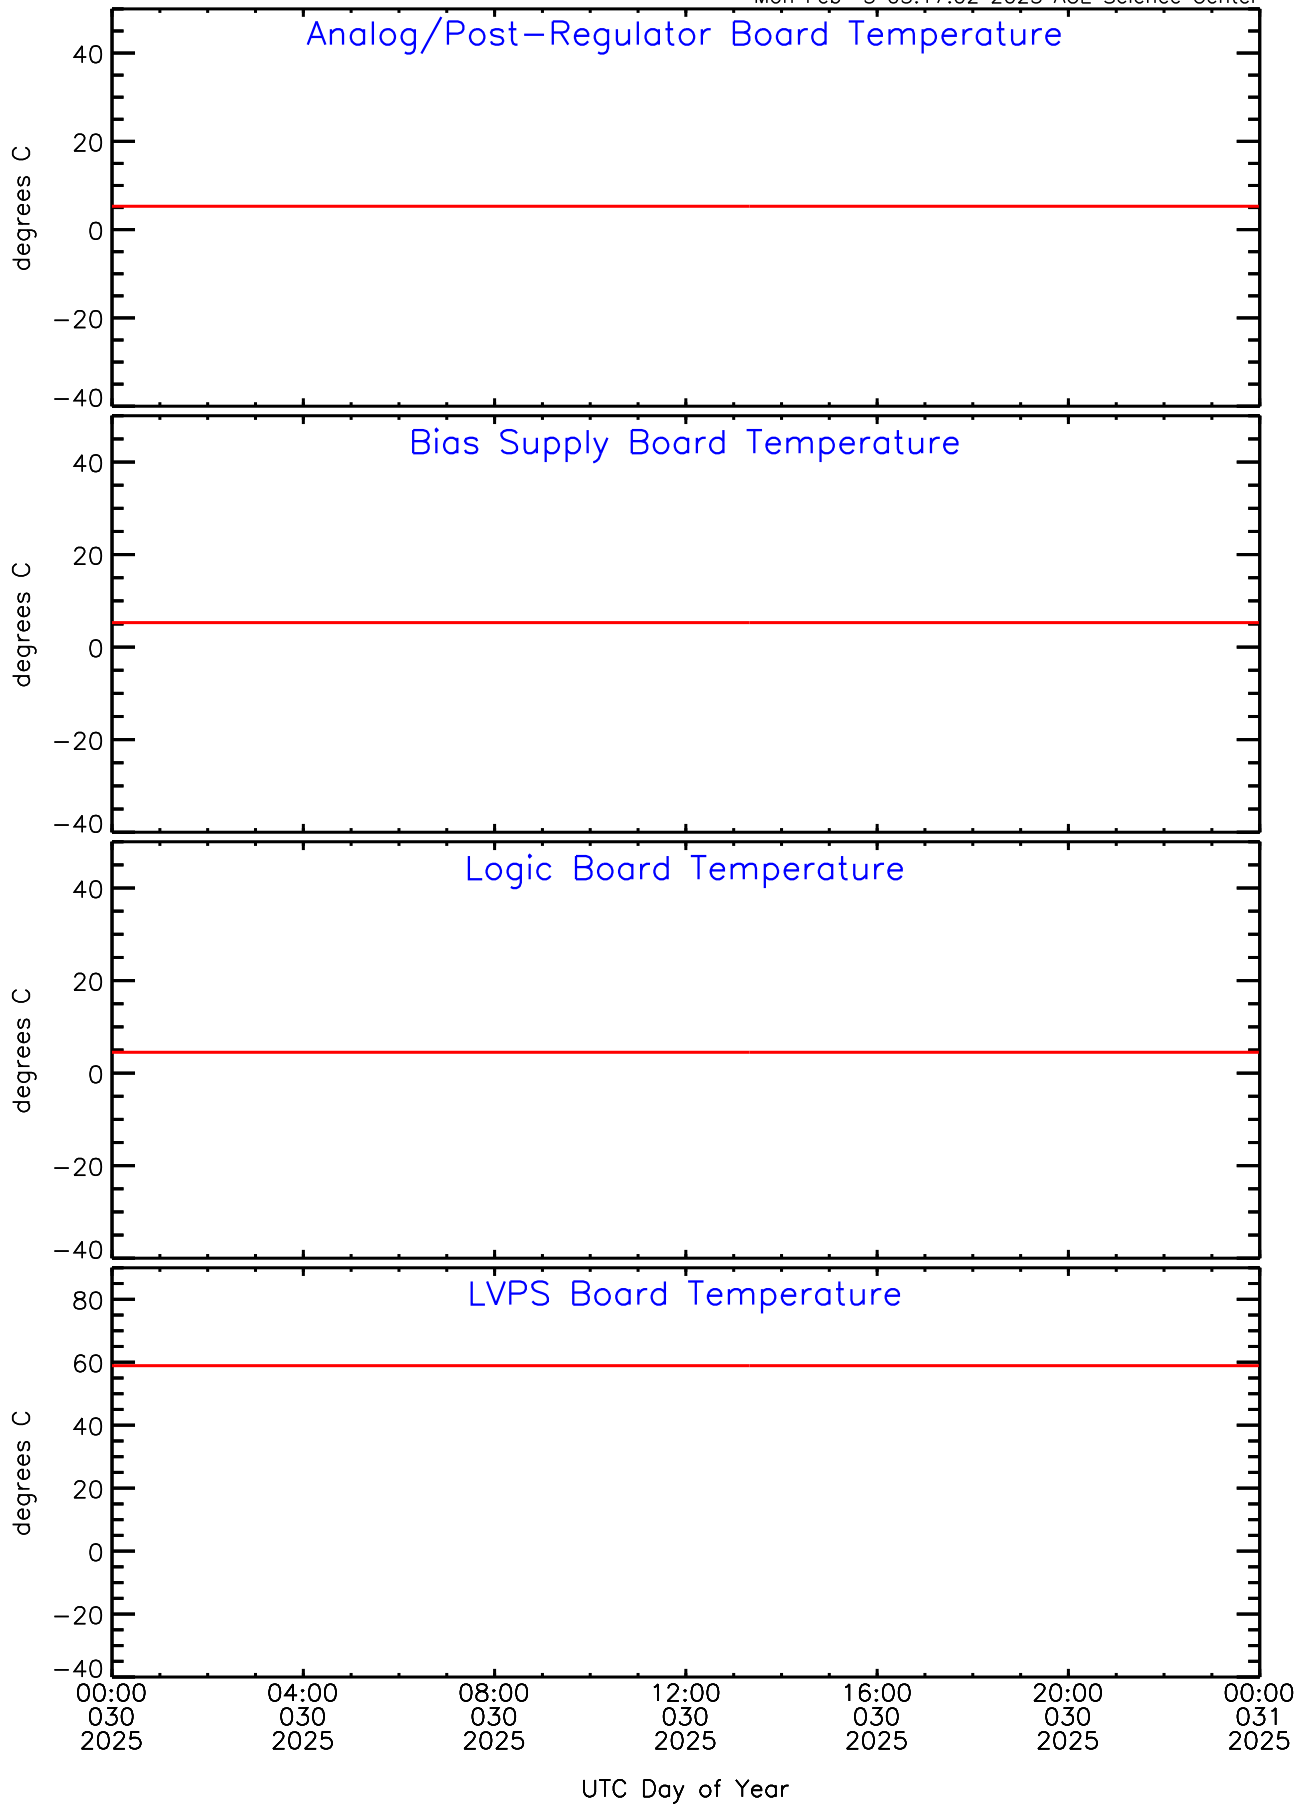

SEP-Central ahead Housekeeping Data for 2025-030

Mon Feb 3 03:17:02 2025 ACE Science Center

SEP-Central ahead Housekeeping Data for 2025-030

Mon Feb 3 03:17:02 2025 ACE Science Center

SEP-Central ahead Housekeeping Data for 2025-030

Mon Feb 3 03:17:02 2025 ACE Science Center

SEP-Central ahead Housekeeping Data for 2025-030

Mon Feb 3 03:17:02 2025 ACE Science Center

SEP-Central ahead Housekeeping Data for 2025-030

Mon Feb 3 03:17:02 2025 ACE Science Center