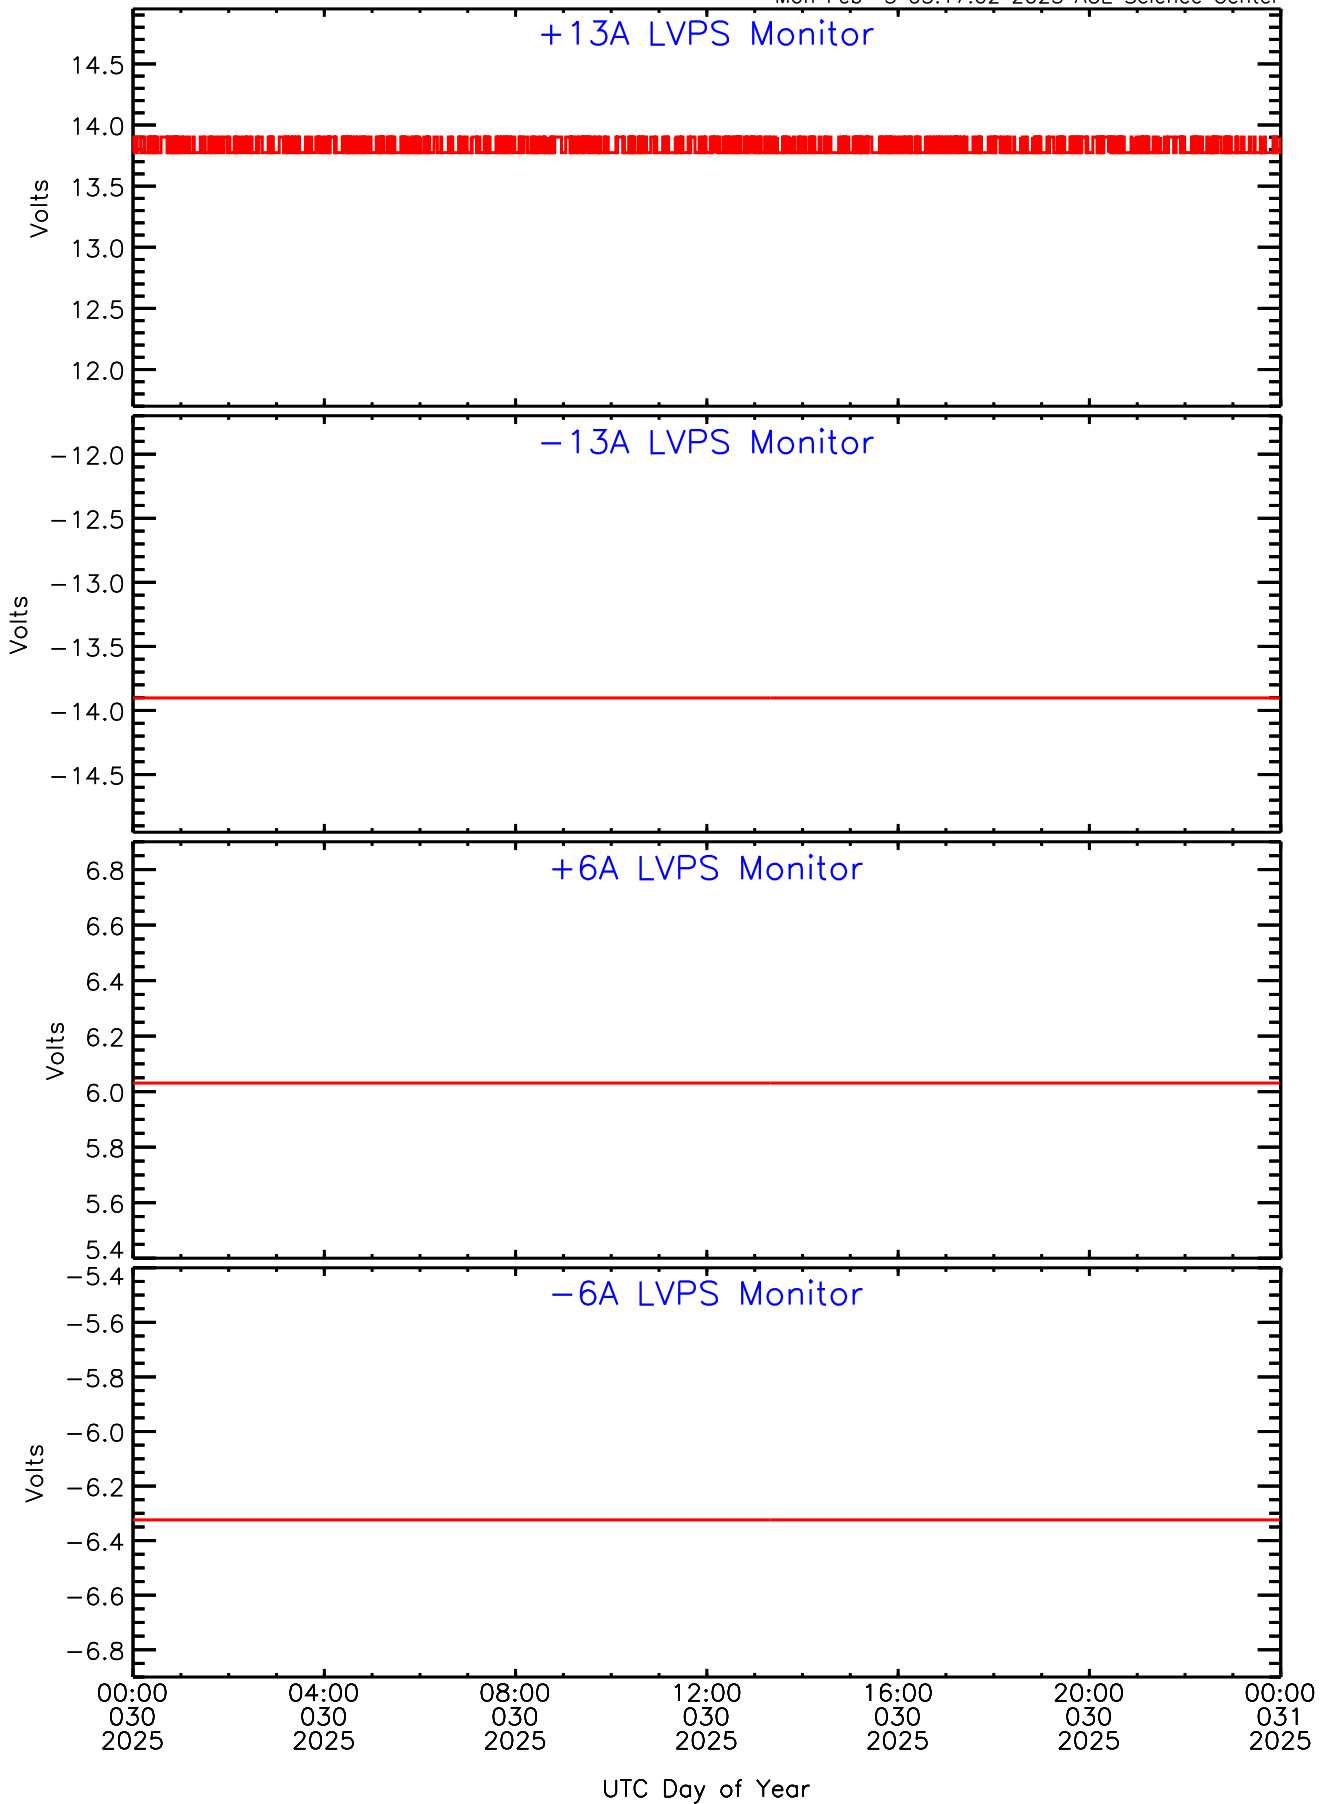

SEP-Central ahead Housekeeping Data for 2025-030

Mon Feb 3 03:17:02 2025 ACE Science Center

SEP-Central ahead Housekeeping Data for 2025-030

Mon Feb 3 03:17:02 2025 ACE Science Center

SEP-Central ahead Housekeeping Data for 2025-030

Mon Feb 3 03:17:02 2025 ACE Science Center

SEP-Central ahead Housekeeping Data for 2025-030

Mon Feb 3 03:17:02 2025 ACE Science Center

SEP-Central ahead Housekeeping Data for 2025-030

Mon Feb 3 03:17:02 2025 ACE Science Center