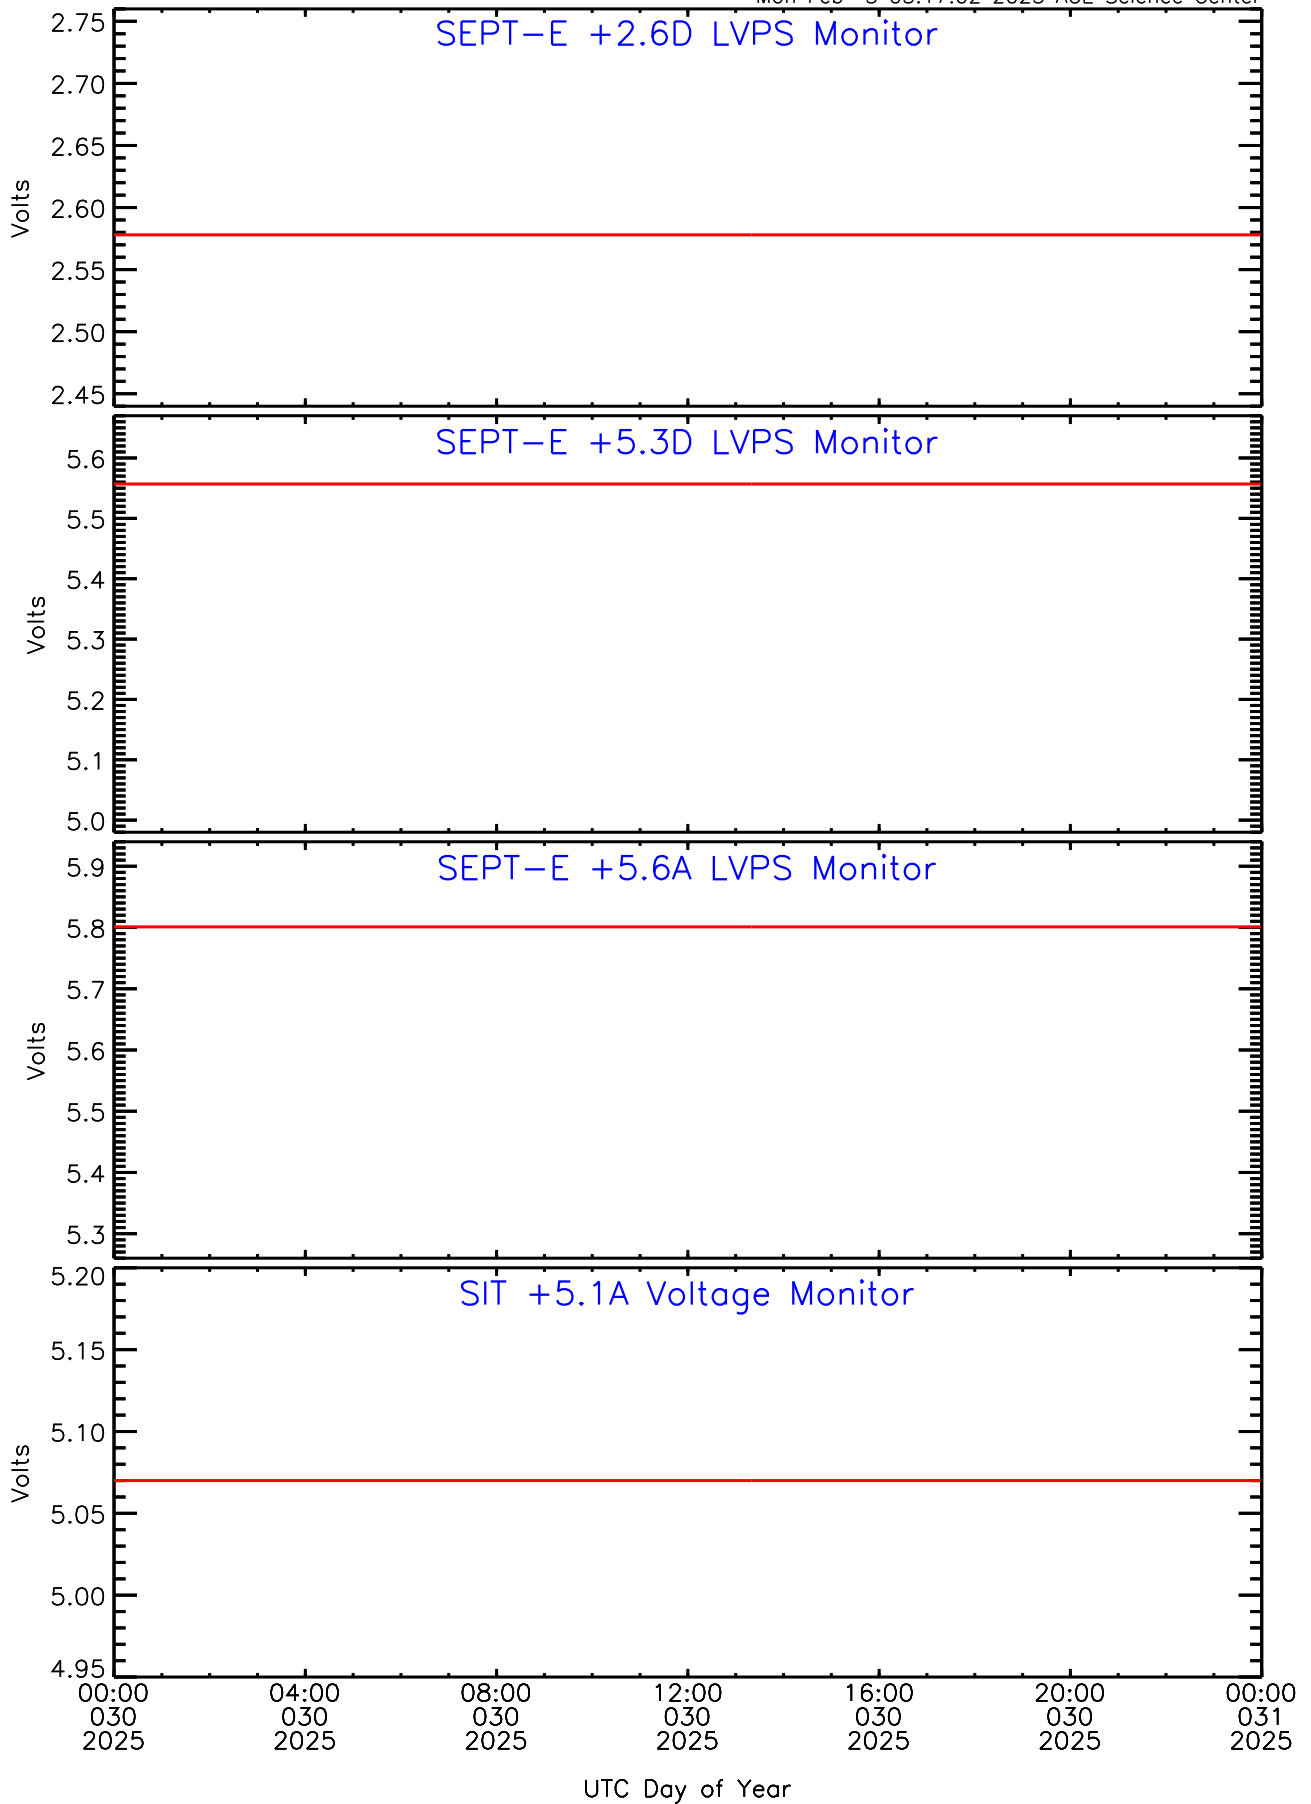

Mon Feb 3 03:17:02 2025 ACE Science Center

SEP-Central ahead Housekeeping Data for 2025-030

Mon Feb 3 03:17:02 2025 ACE Science Center

SEP-Central ahead Housekeeping Data for 2025-030

Mon Feb 3 03:17:02 2025 ACE Science Center