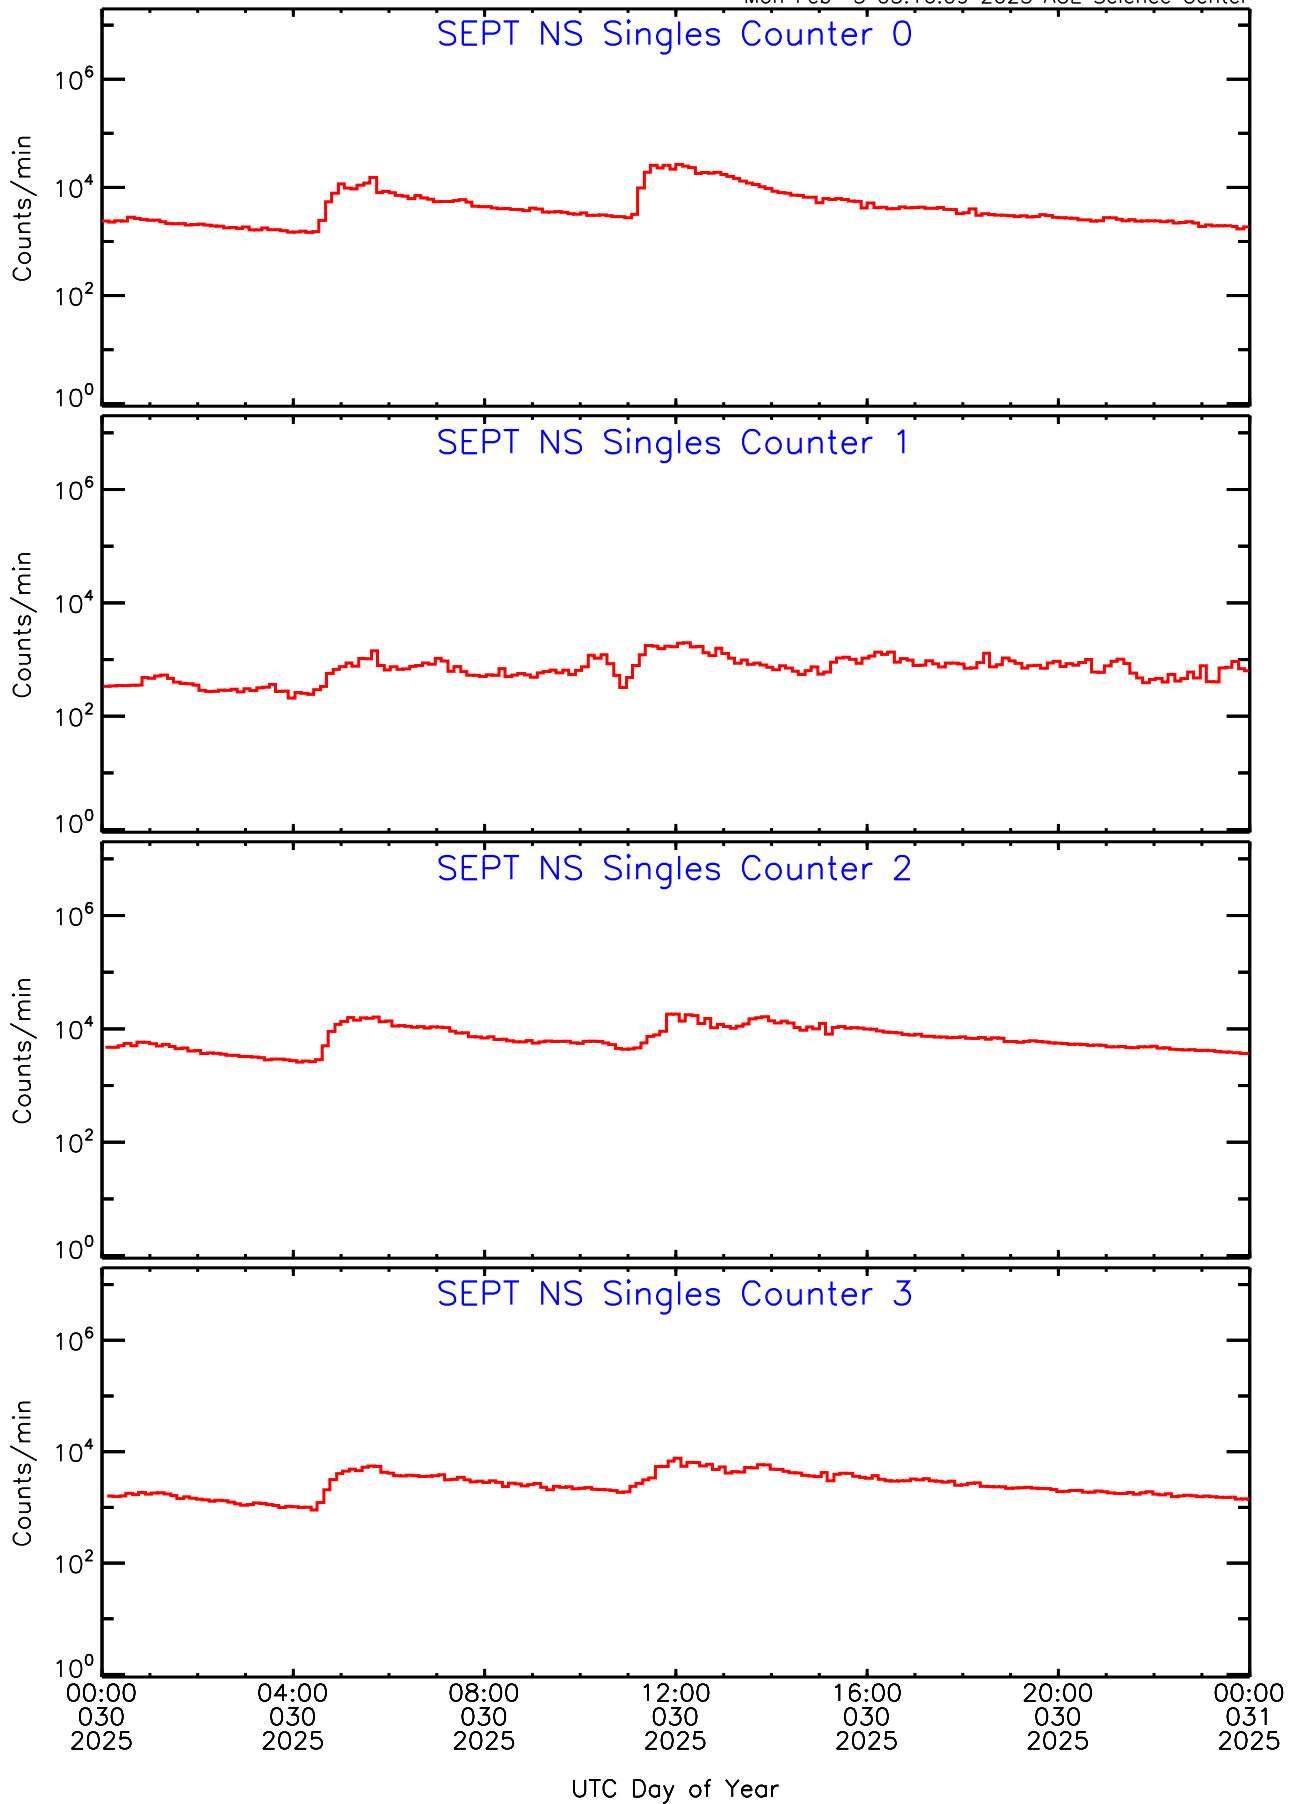

Mon Feb 3 03:16:09 2025 ACE Science Center

SEPT ahead Housekeeping Data for 2025-030

Mon Feb 3 03:16:09 2025 ACE Science Center

SEPT ahead Housekeeping Data for 2025-030

Mon Feb 3 03:16:09 2025 ACE Science Center

SEPT ahead Housekeeping Data for 2025-030

Mon Feb 3 03:16:09 2025 ACE Science Center

SEPT ahead Housekeeping Data for 2025-030

Mon Feb 3 03:16:09 2025 ACE Science Center

SEPT ahead Housekeeping Data for 2025-030