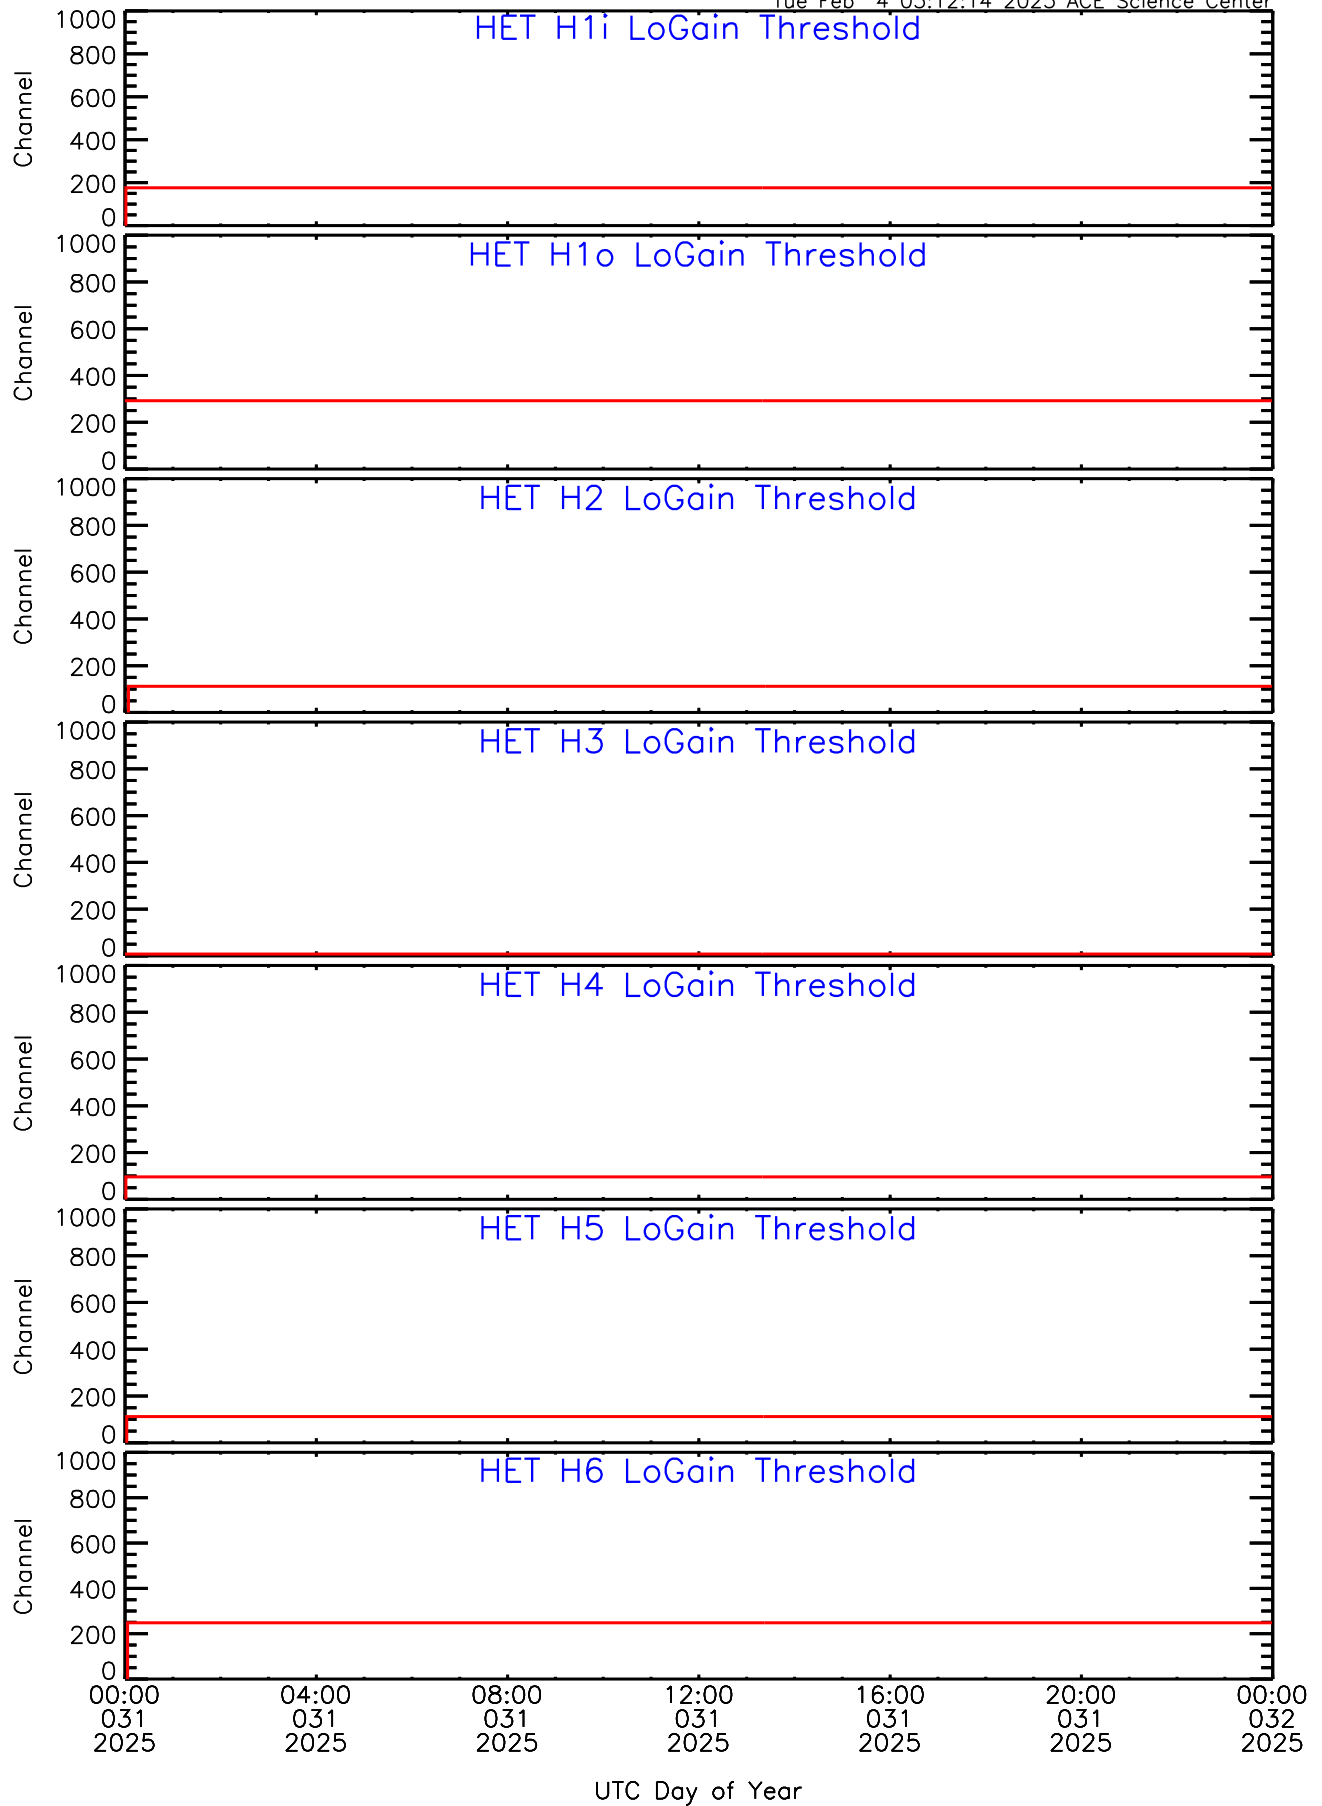

HET ahead Housekeeping Data for 2025-031

Tue Feb 4 03:12:14 2025 ACE Science Center