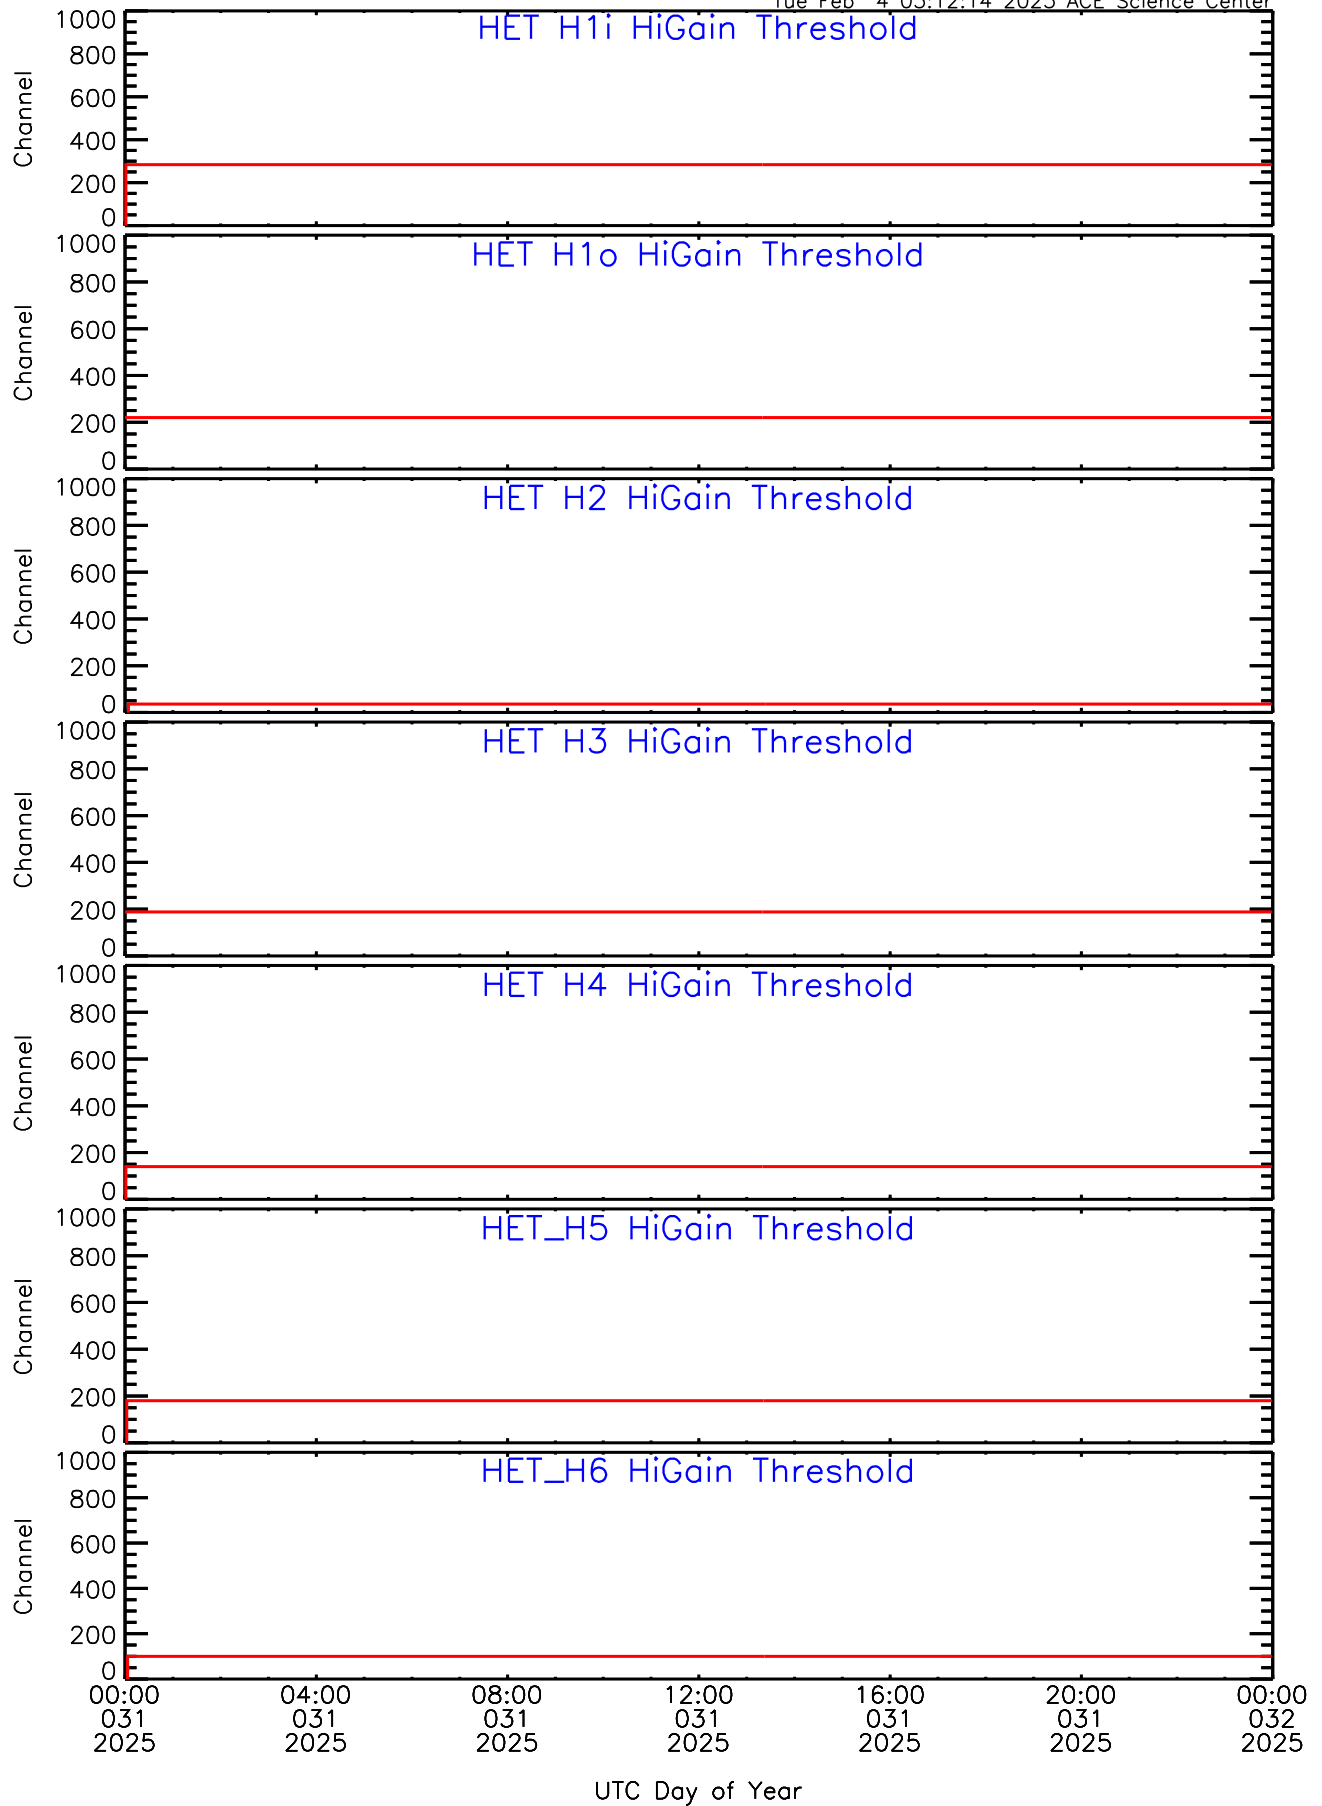

HET ahead Housekeeping Data for 2025-031

Tue Feb 4 03:12:14 2025 ACE Science Center