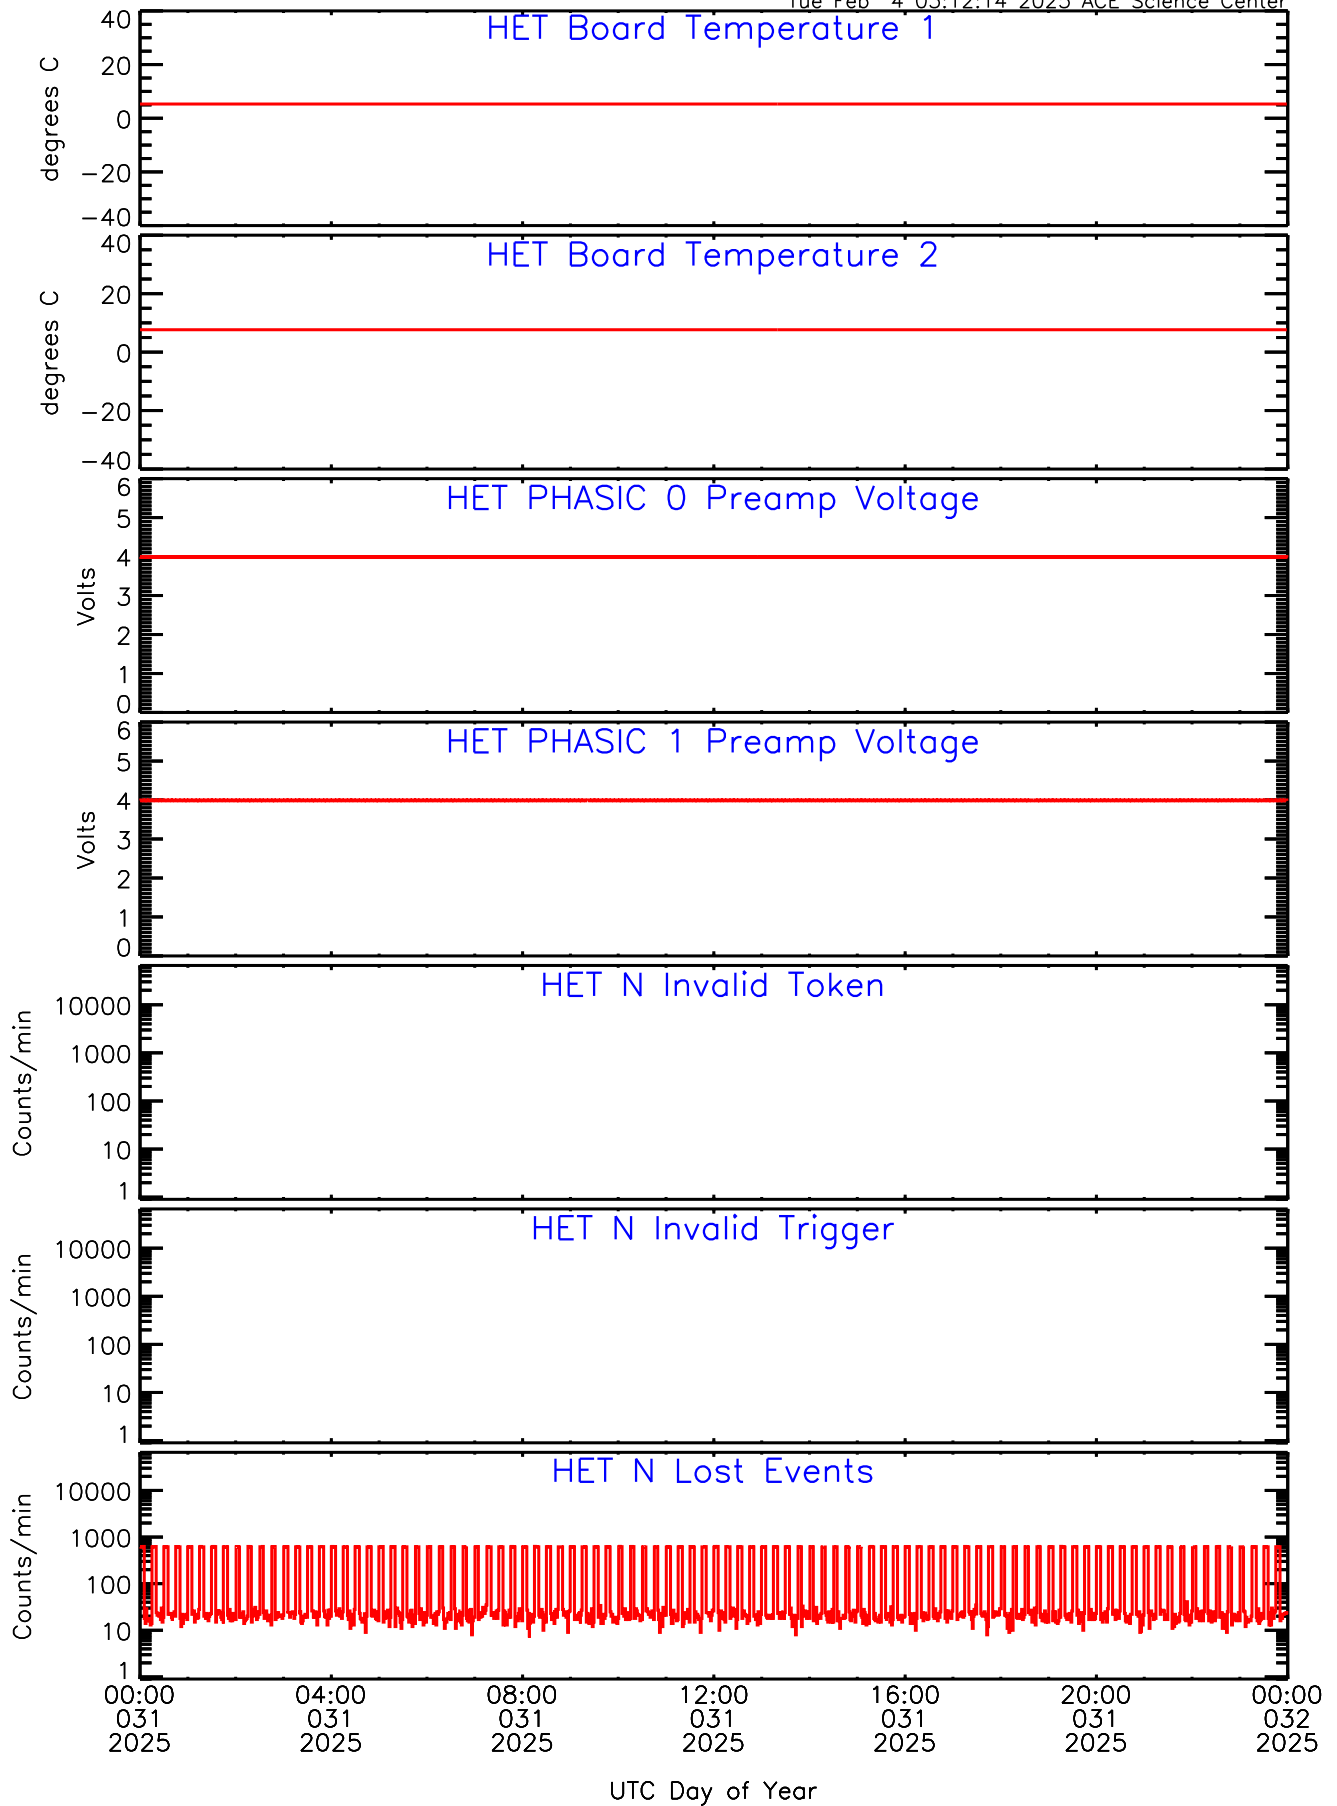

# HET ahead Housekeeping Data for 2025-031

Tue Feb 4 03:12:14 2025 ACE Science Center