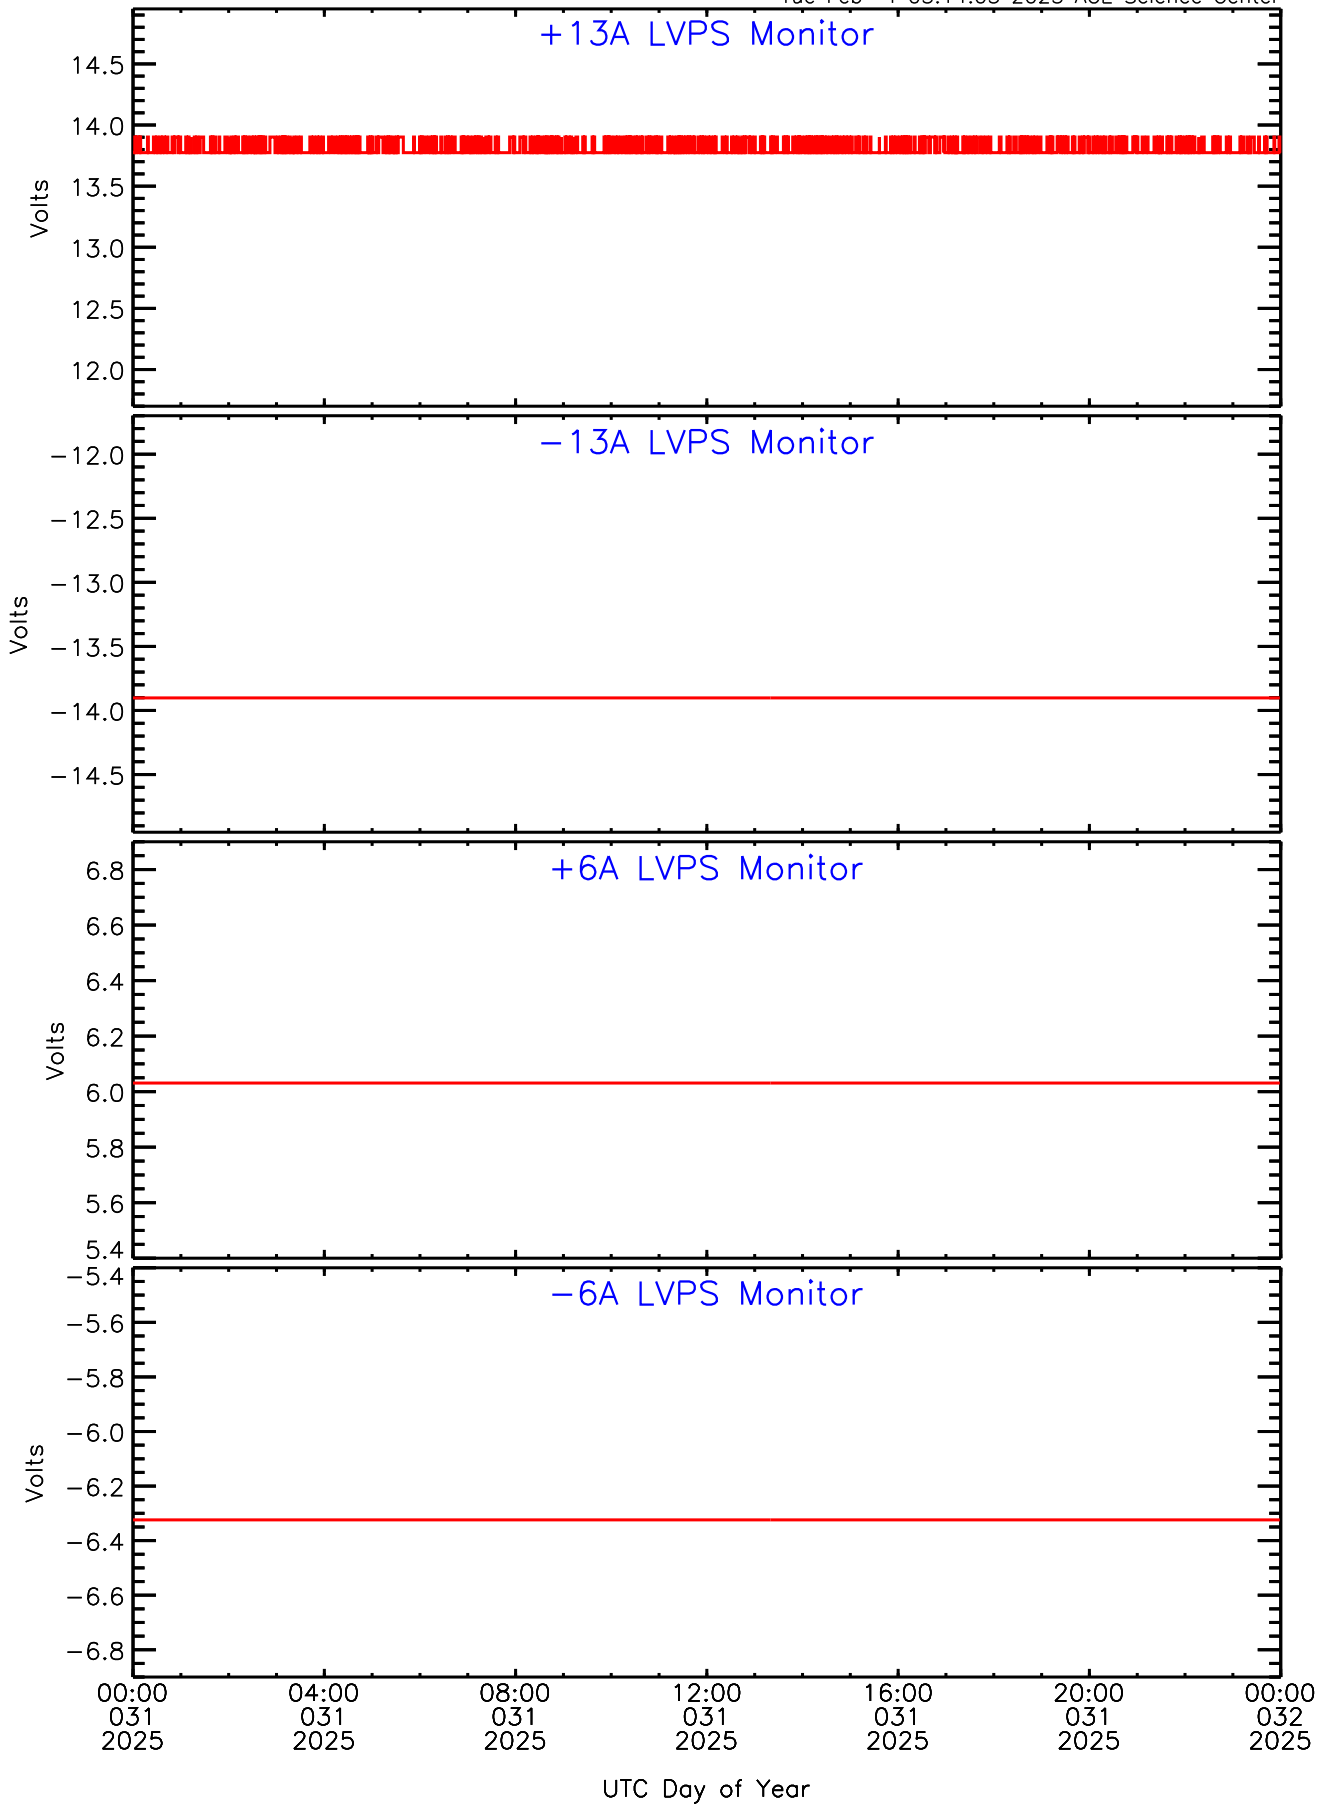

SEP-Central ahead Housekeeping Data for 2025-031

Tue Feb 4 03:14:03 2025 ACE Science Center

SEP-Central ahead Housekeeping Data for 2025-031

Tue Feb 4 03:14:03 2025 ACE Science Center

SEP-Central ahead Housekeeping Data for 2025-031

Tue Feb 4 03:14:03 2025 ACE Science Center

SEP-Central ahead Housekeeping Data for 2025-031

Tue Feb 4 03:14:03 2025 ACE Science Center

SEP-Central ahead Housekeeping Data for 2025-031

Tue Feb 4 03:14:03 2025 ACE Science Center