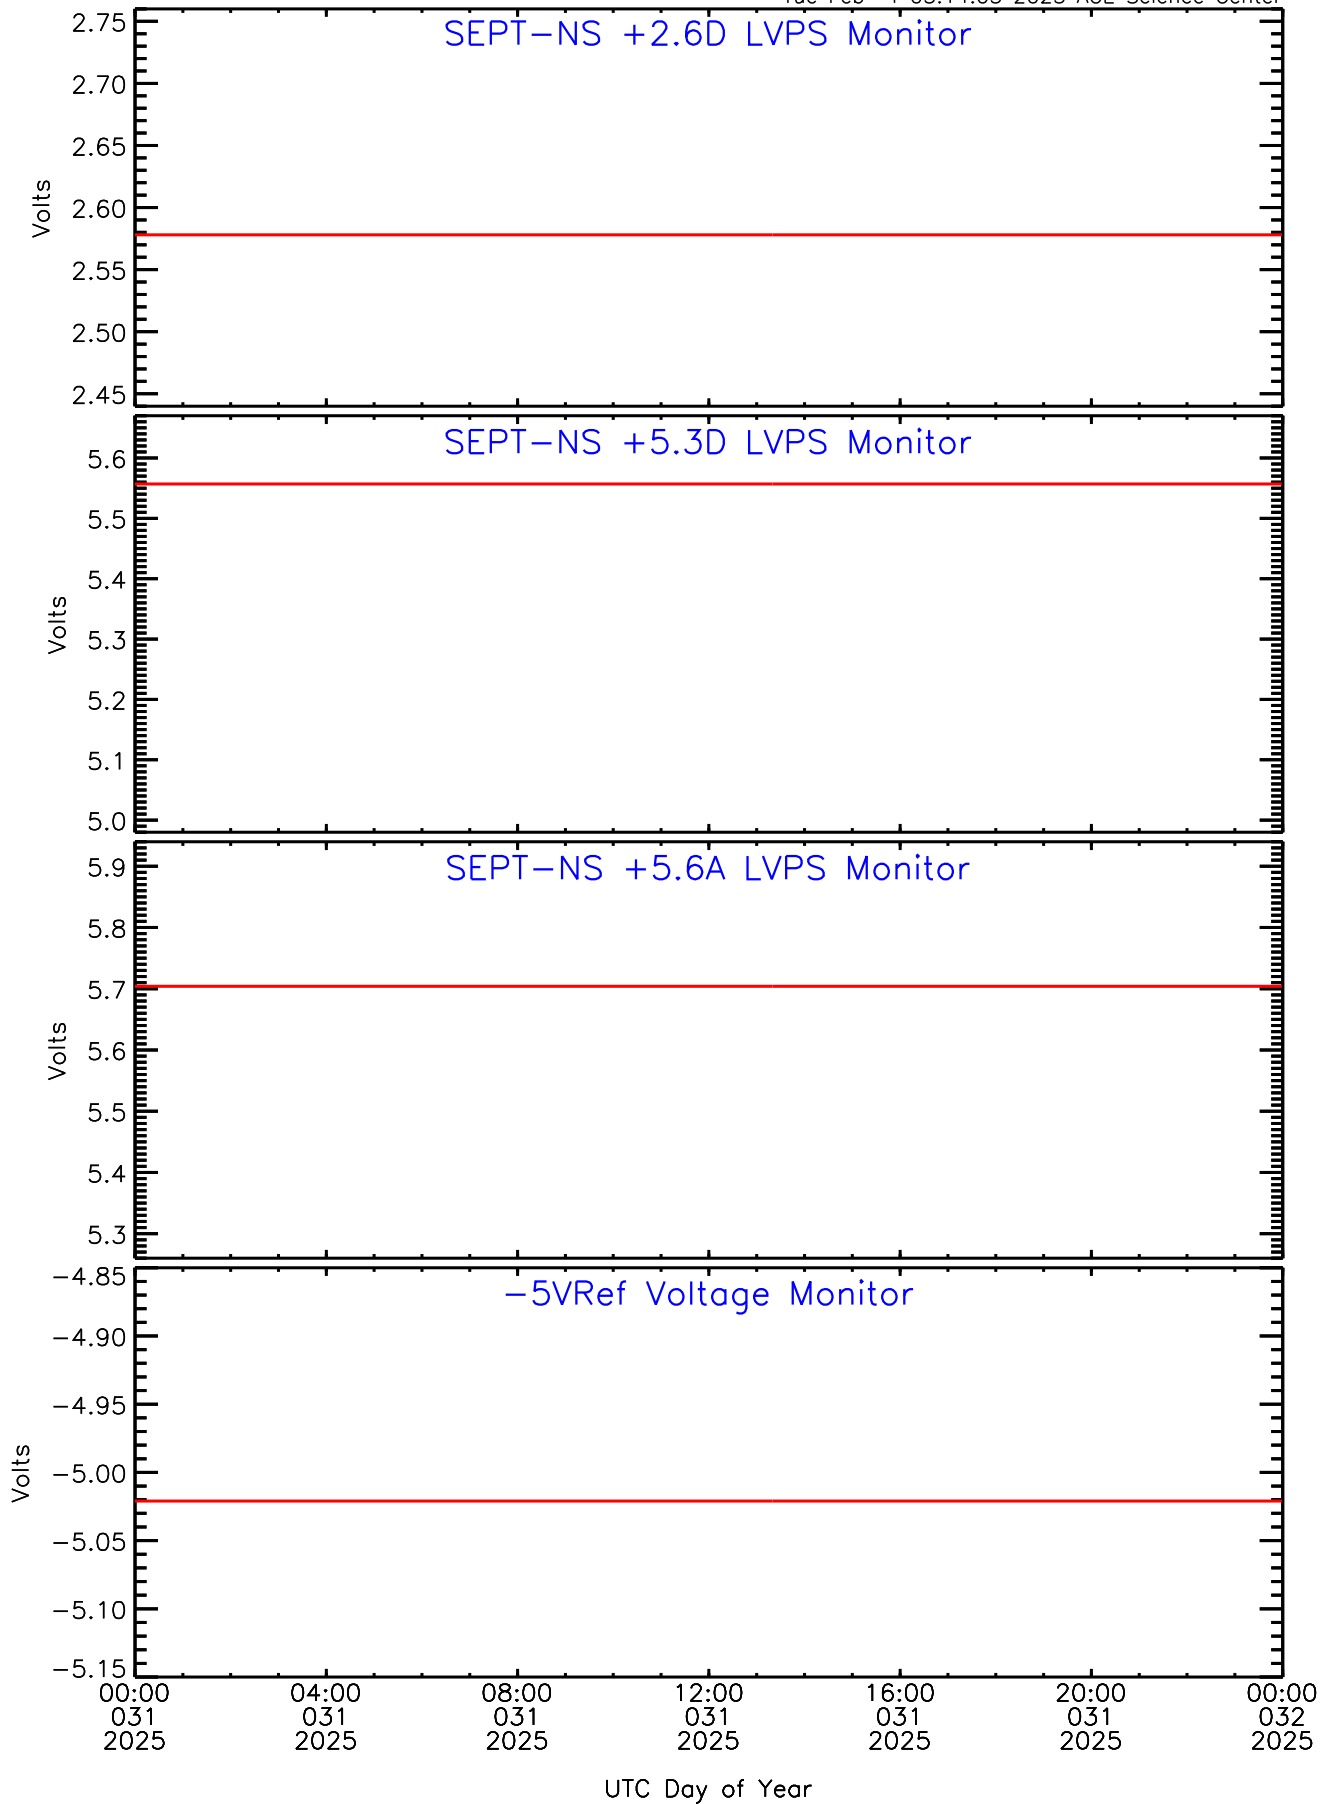

SEP-Central ahead Housekeeping Data for 2025-031

Tue Feb 4 03:14:03 2025 ACE Science Center

SEP-Central ahead Housekeeping Data for 2025-031

Tue Feb 4 03:14:03 2025 ACE Science Center

SEP-Central ahead Housekeeping Data for 2025-031

Tue Feb 4 03:14:03 2025 ACE Science Center

SEP-Central ahead Housekeeping Data for 2025-031

Tue Feb 4 03:14:03 2025 ACE Science Center

SEP-Central ahead Housekeeping Data for 2025-031

Tue Feb 4 03:14:03 2025 ACE Science Center