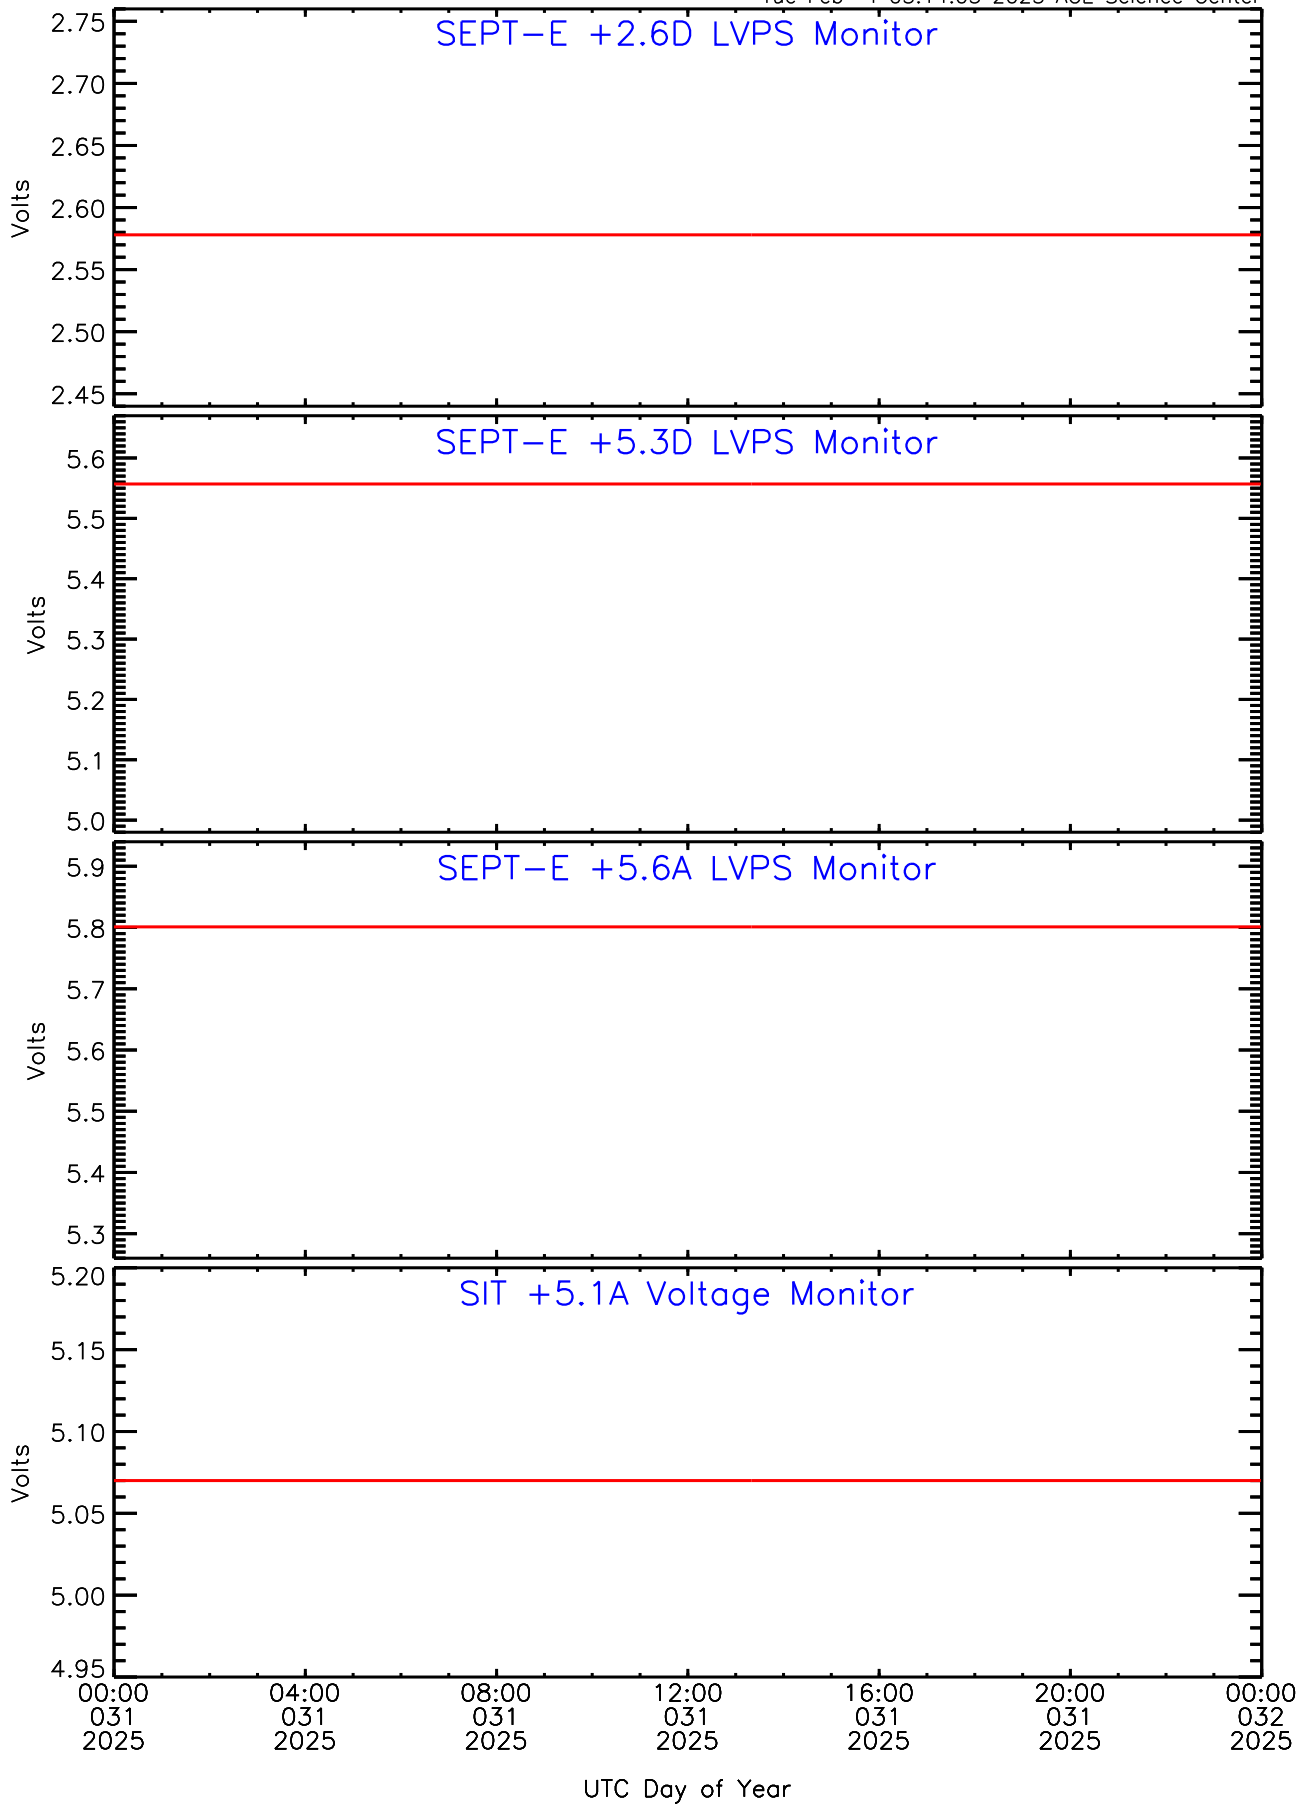

Tue Feb 4 03:14:03 2025 ACE Science Center

SEP-Central ahead Housekeeping Data for 2025-031

Tue Feb 4 03:14:03 2025 ACE Science Center

SEP-Central ahead Housekeeping Data for 2025-031

Tue Feb 4 03:14:03 2025 ACE Science Center