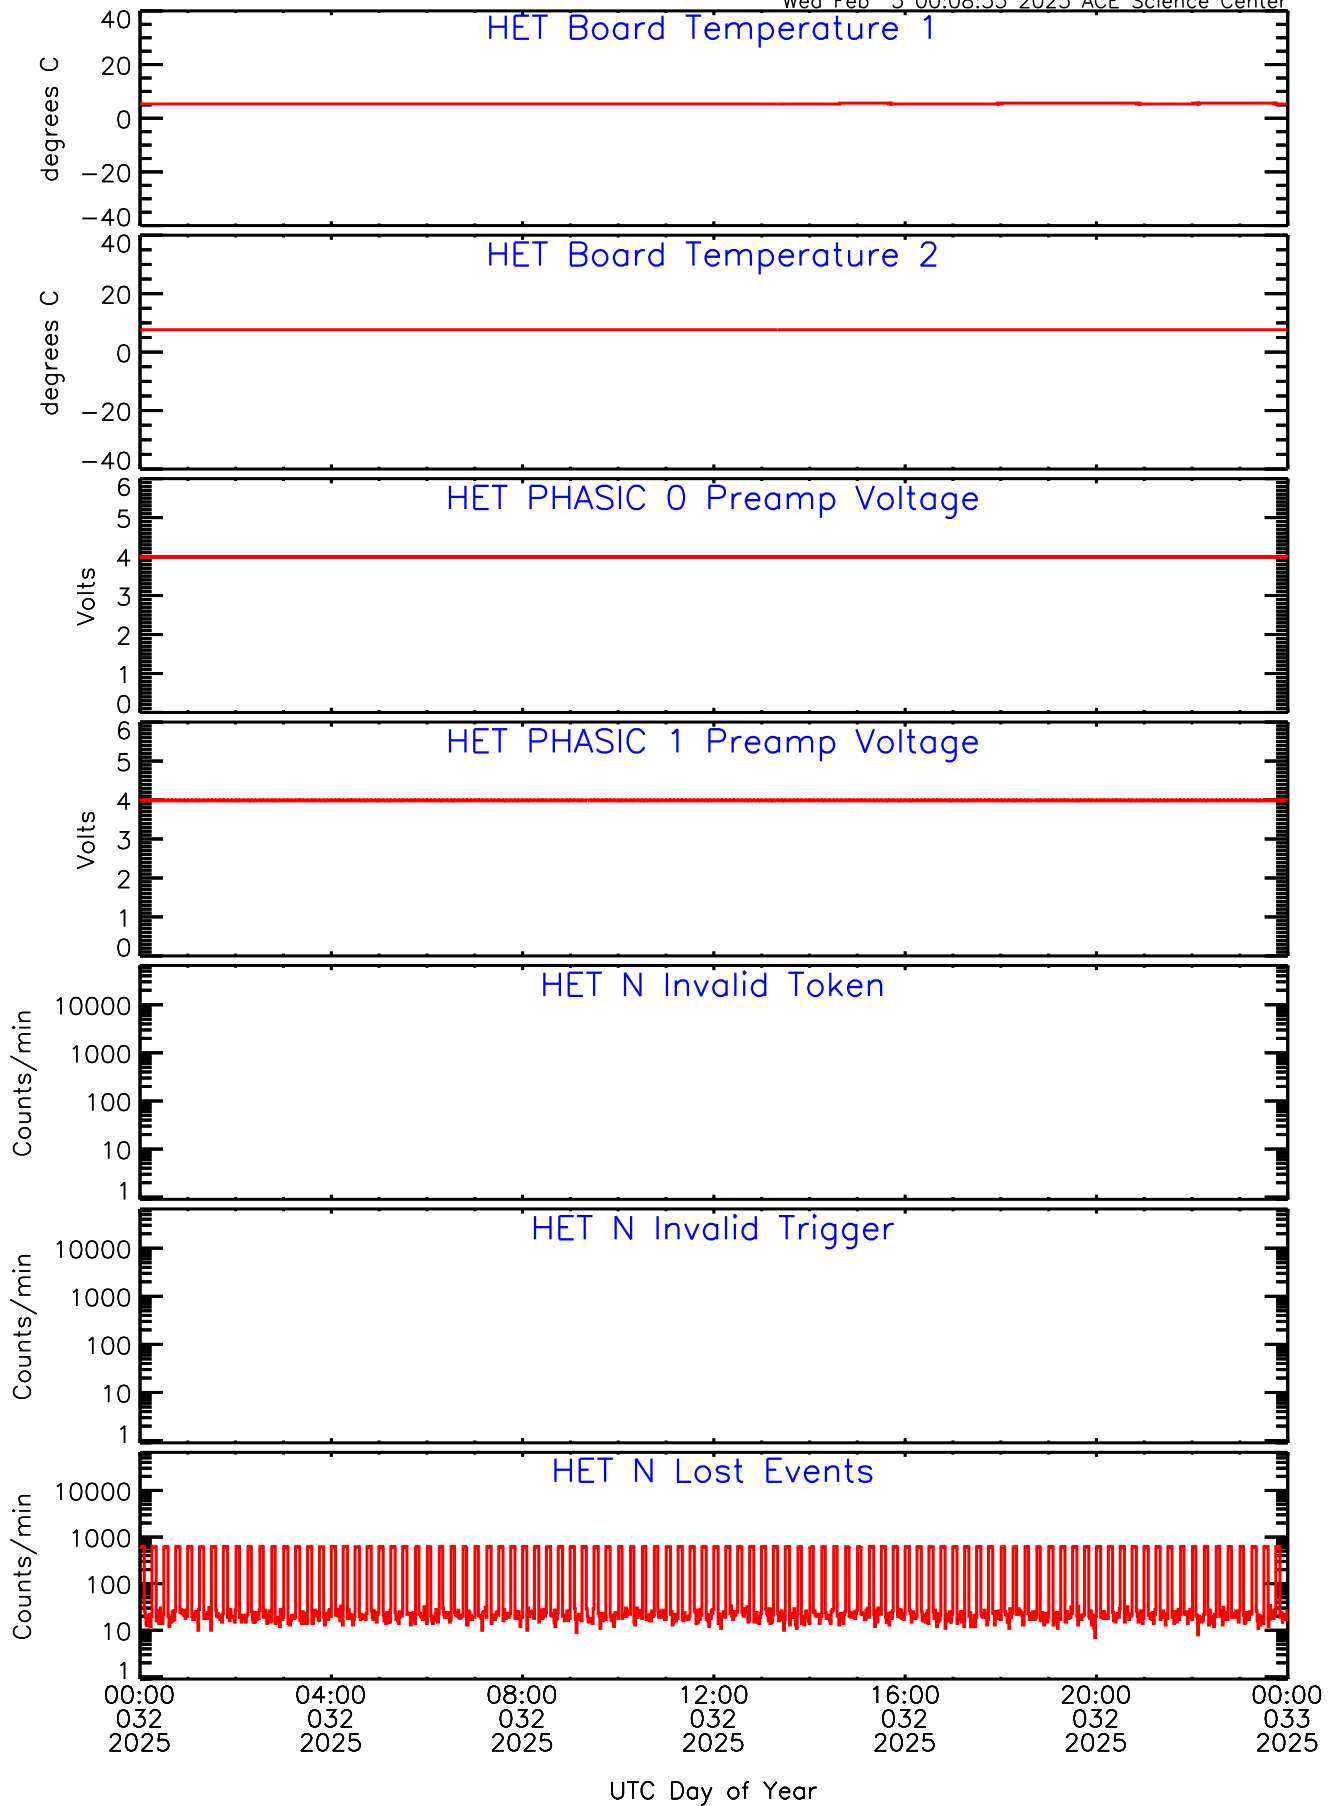

HET ahead Housekeeping Data for 2025-032

Wed Feb 5 00:08:53 2025 ACE Science Center