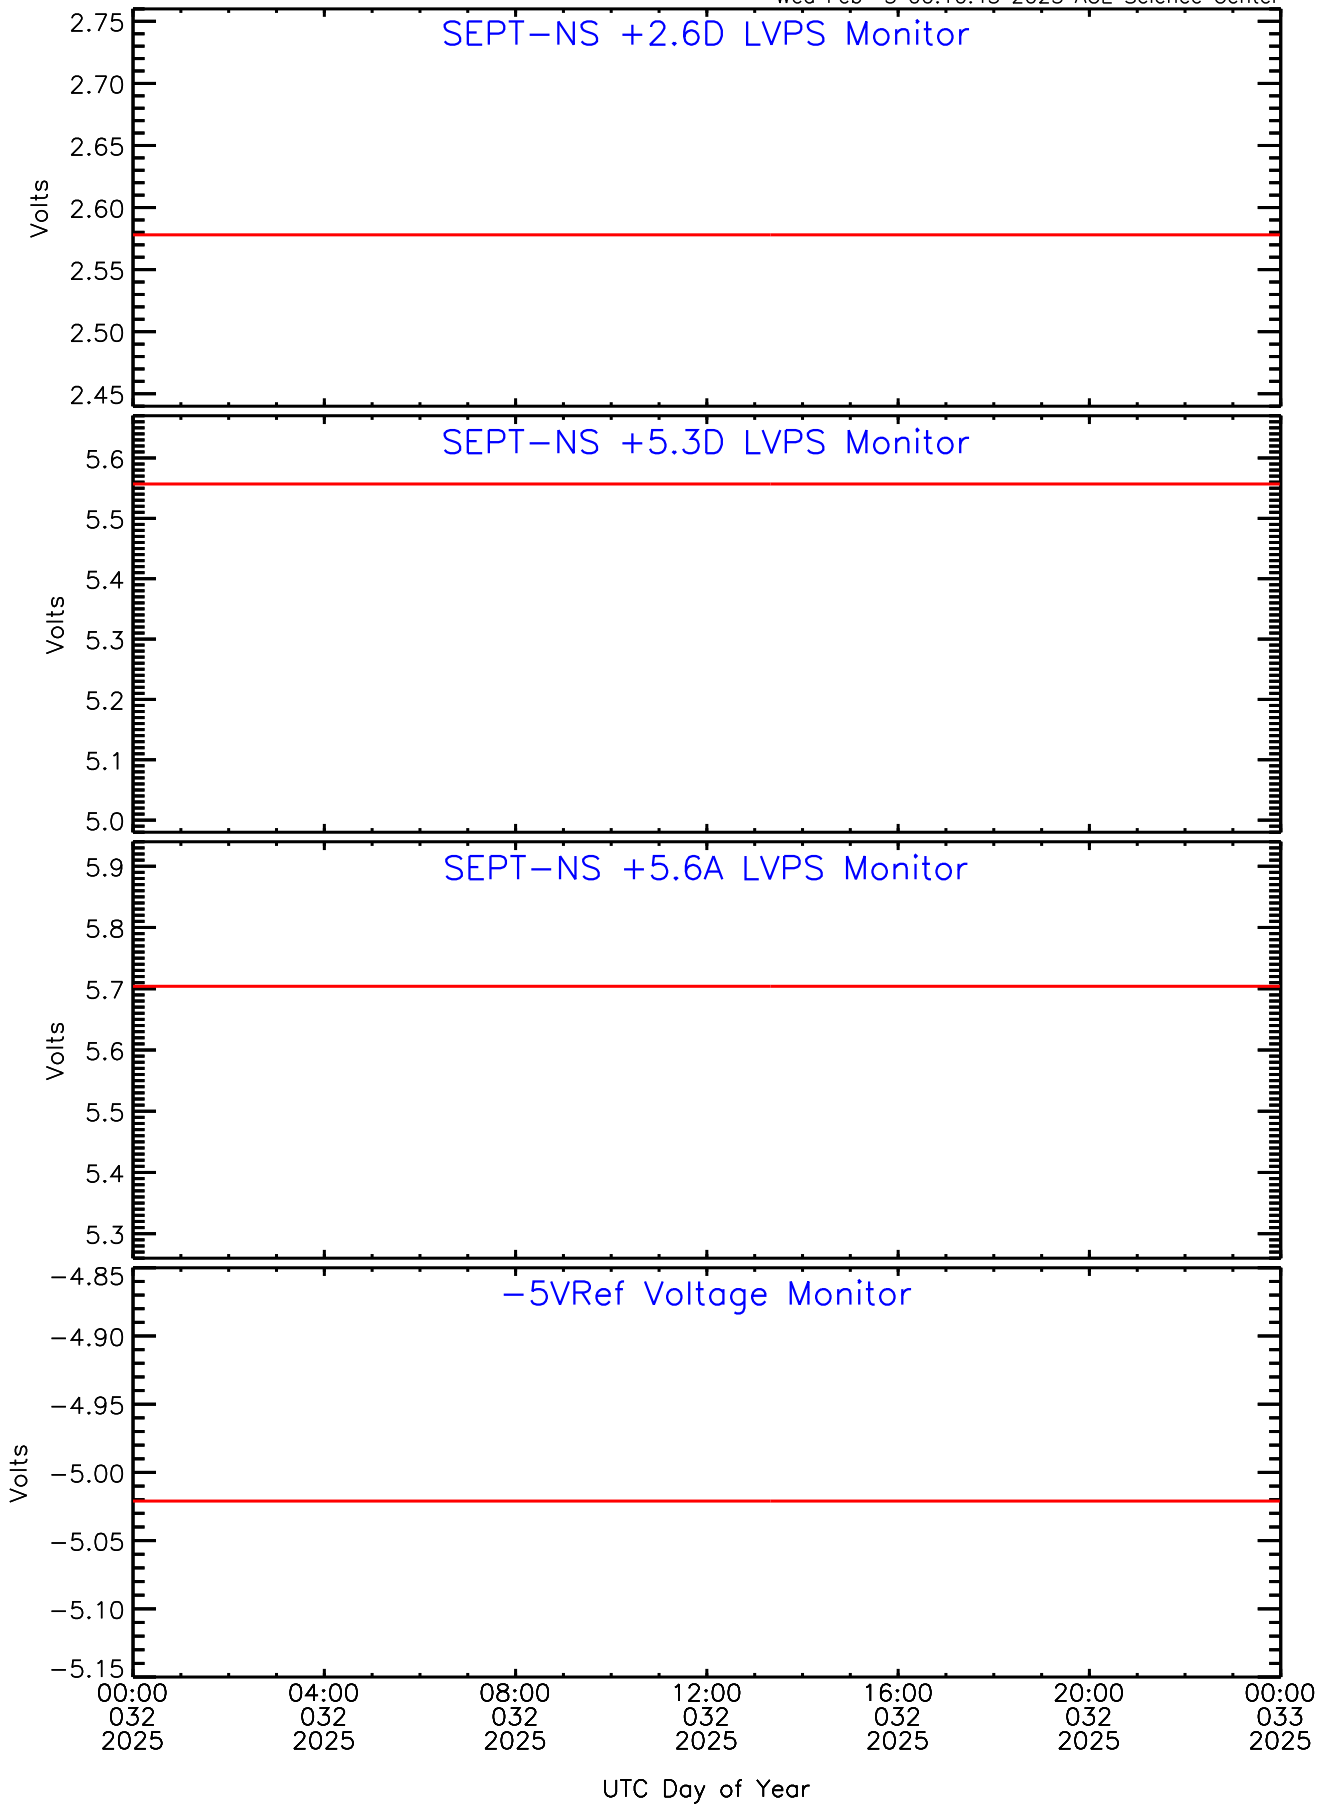

SEP-Central ahead Housekeeping Data for 2025-032

Wed Feb 5 00:10:43 2025 ACE Science Center

SEP-Central ahead Housekeeping Data for 2025-032

Wed Feb 5 00:10:43 2025 ACE Science Center

SEP-Central ahead Housekeeping Data for 2025-032

Wed Feb 5 00:10:43 2025 ACE Science Center

SEP-Central ahead Housekeeping Data for 2025-032

Wed Feb 5 00:10:43 2025 ACE Science Center

SEP-Central ahead Housekeeping Data for 2025-032

Wed Feb 5 00:10:43 2025 ACE Science Center