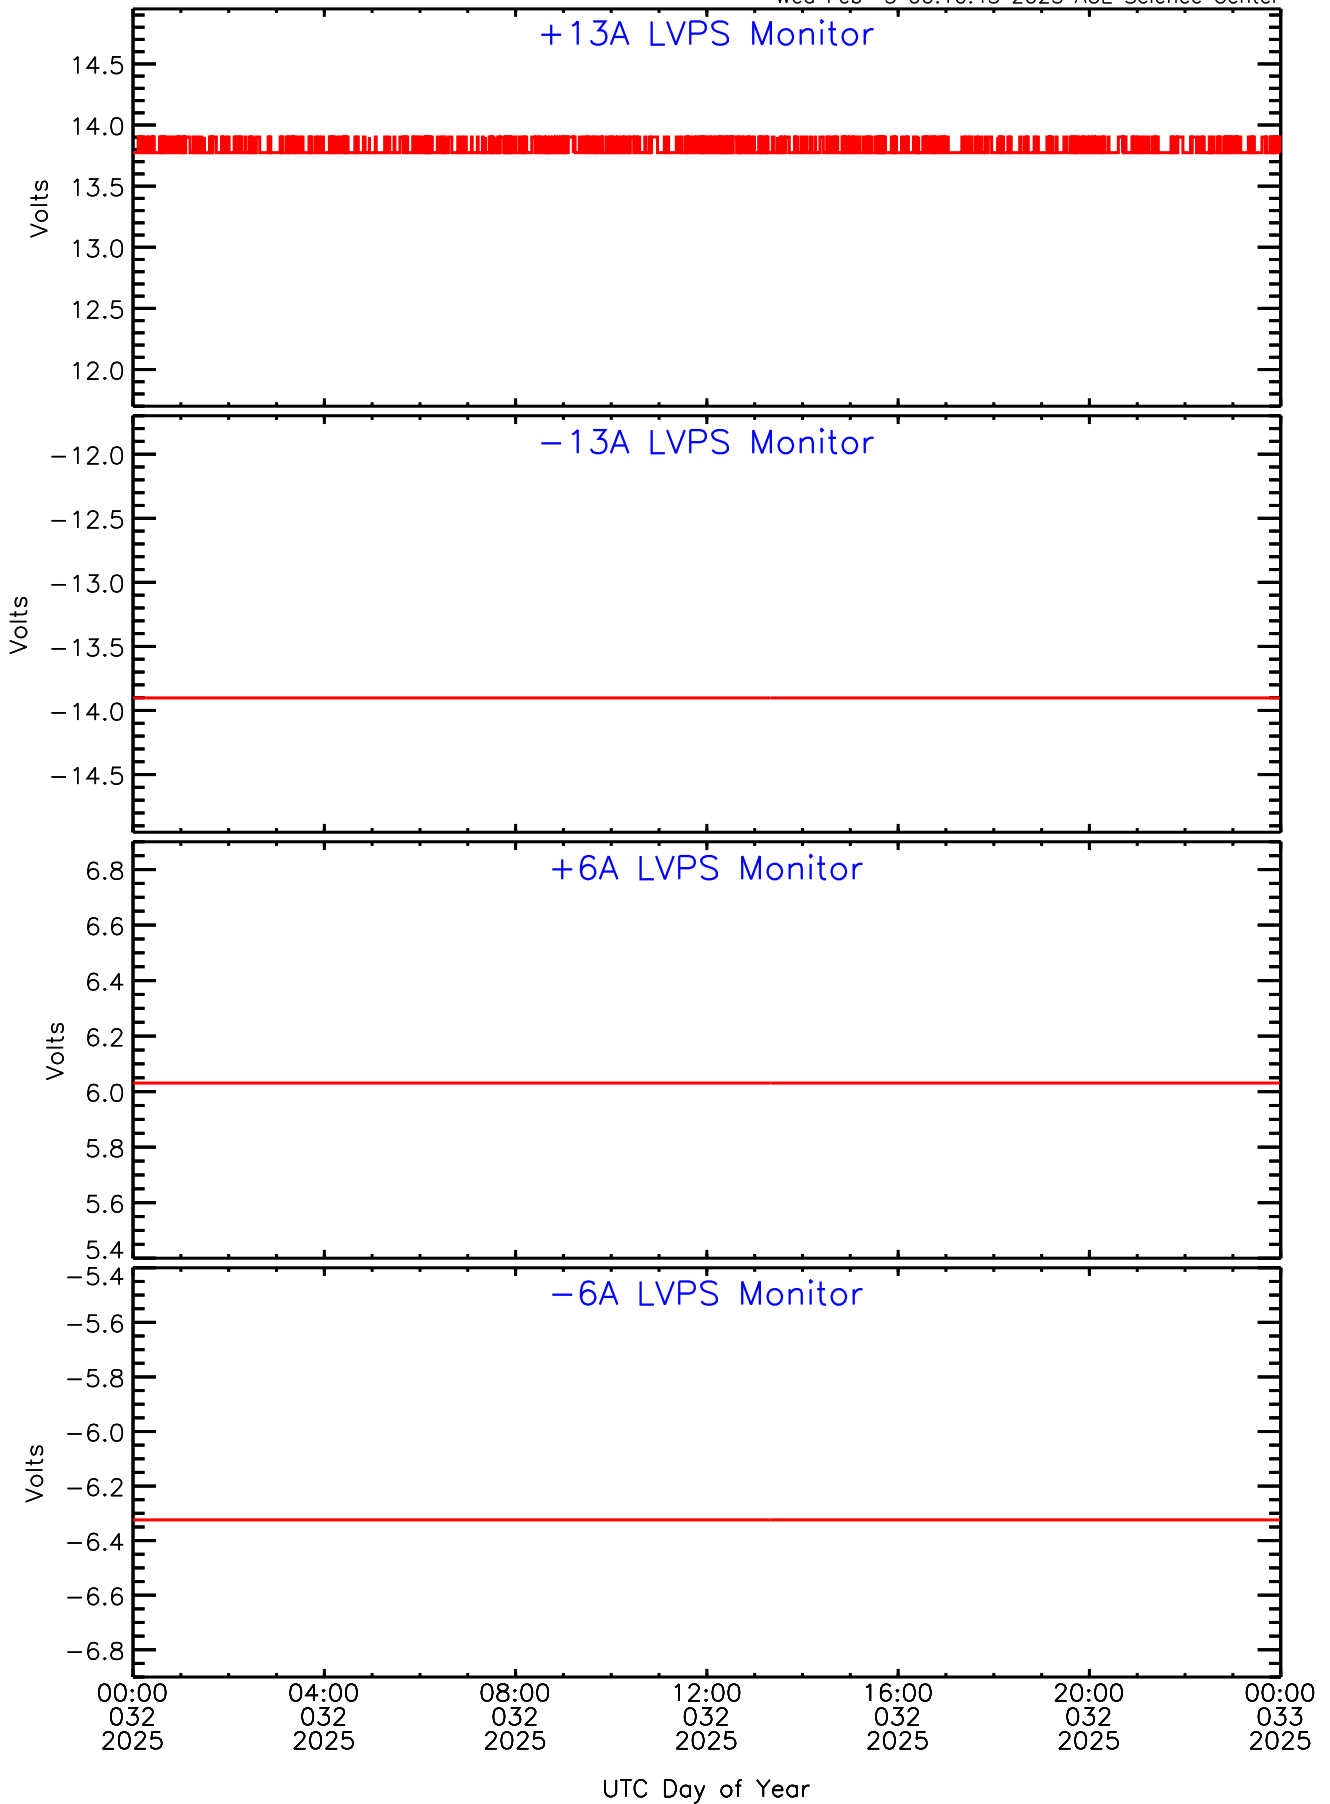

SEP-Central ahead Housekeeping Data for 2025-032

Wed Feb 5 00:10:43 2025 ACE Science Center

SEP-Central ahead Housekeeping Data for 2025-032

Wed Feb 5 00:10:43 2025 ACE Science Center

SEP-Central ahead Housekeeping Data for 2025-032

Wed Feb 5 00:10:43 2025 ACE Science Center

SEP-Central ahead Housekeeping Data for 2025-032

Wed Feb 5 00:10:43 2025 ACE Science Center

SEP-Central ahead Housekeeping Data for 2025-032

Wed Feb 5 00:10:43 2025 ACE Science Center