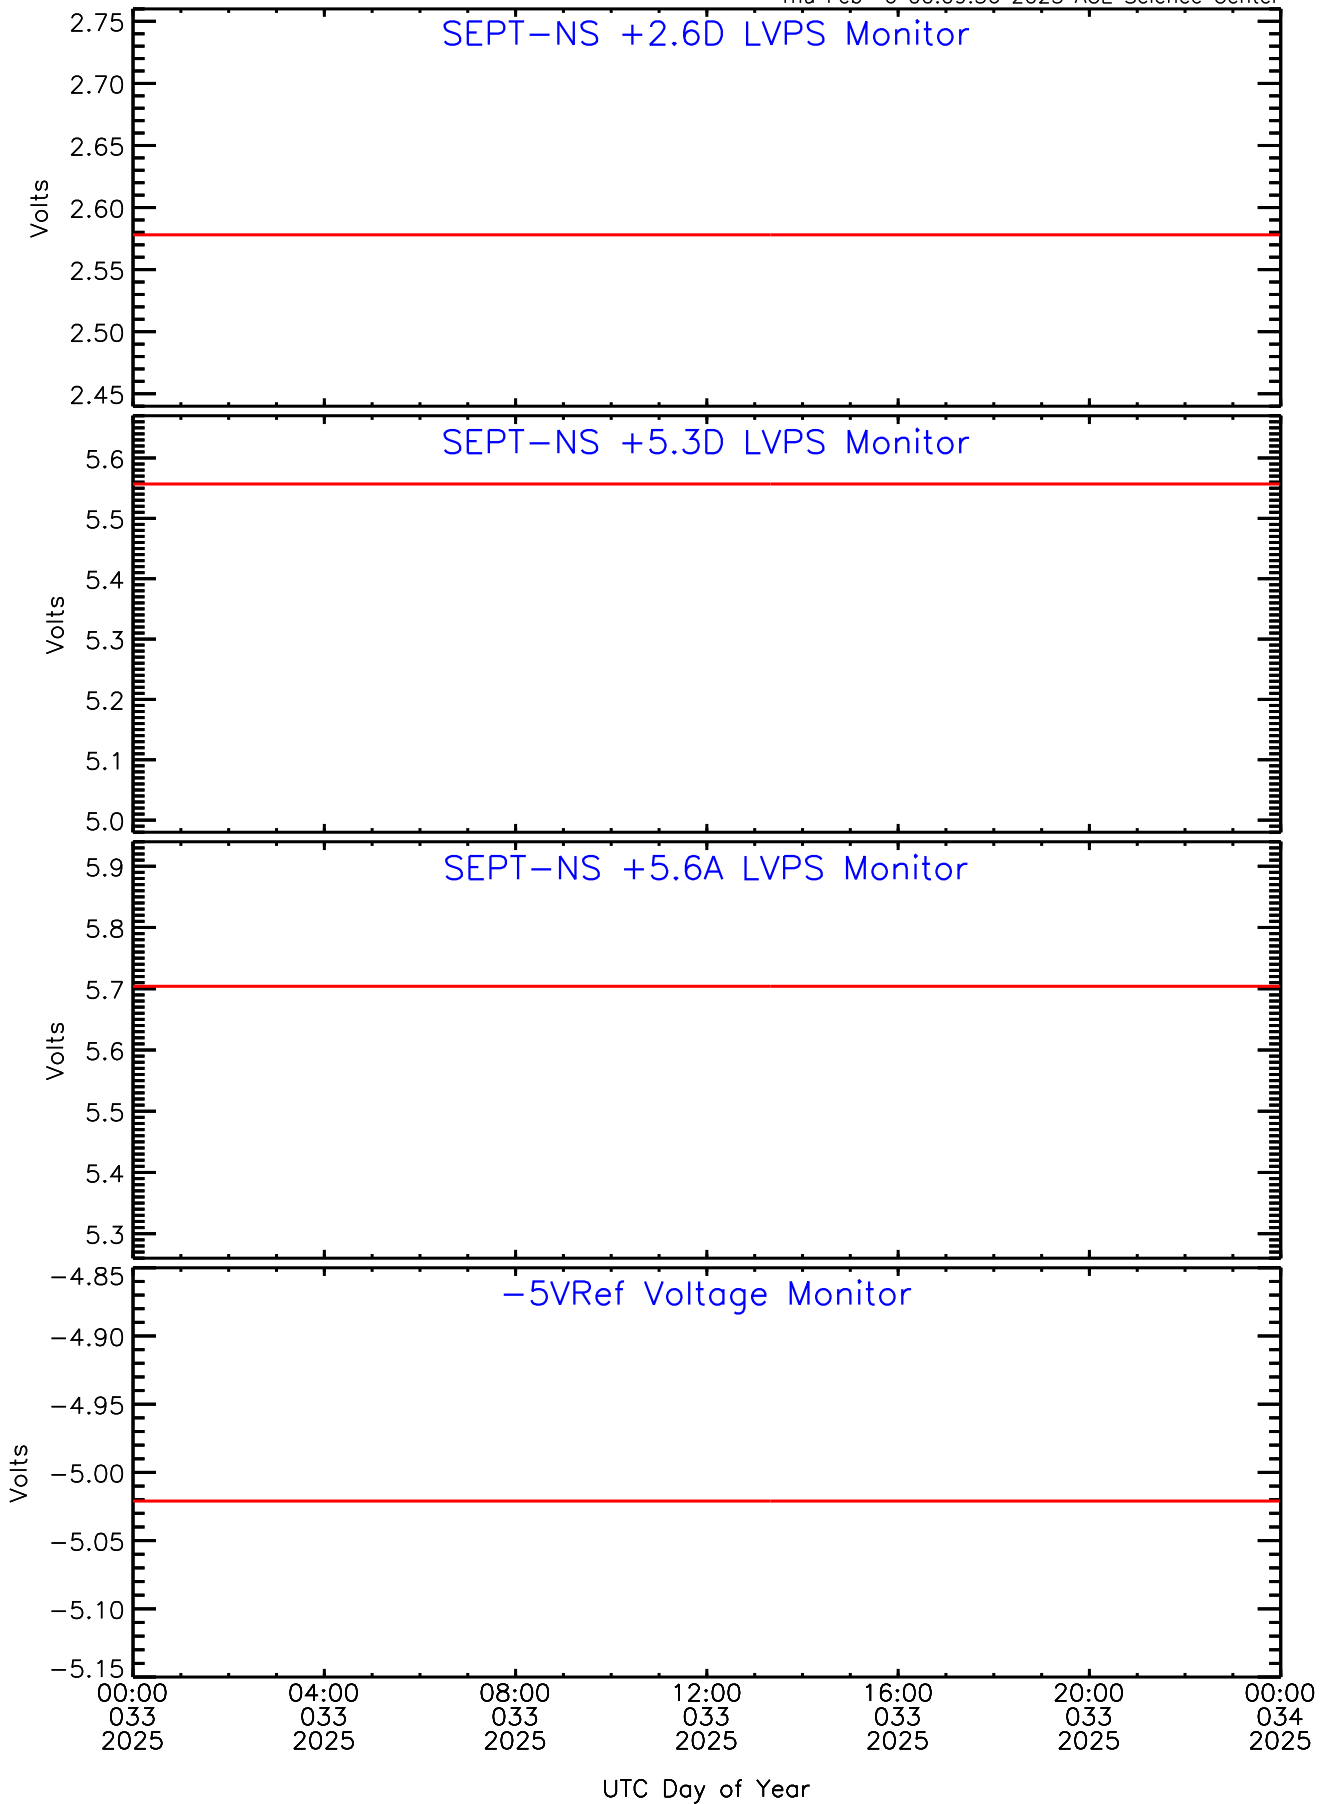

SEP-Central ahead Housekeeping Data for 2025-033

Thu Feb 6 00:09:36 2025 ACE Science Center

SEP-Central ahead Housekeeping Data for 2025-033

Thu Feb 6 00:09:36 2025 ACE Science Center

SEP-Central ahead Housekeeping Data for 2025-033

Thu Feb 6 00:09:36 2025 ACE Science Center

SEP-Central ahead Housekeeping Data for 2025-033

Thu Feb 6 00:09:36 2025 ACE Science Center

SEP-Central ahead Housekeeping Data for 2025-033

Thu Feb 6 00:09:36 2025 ACE Science Center