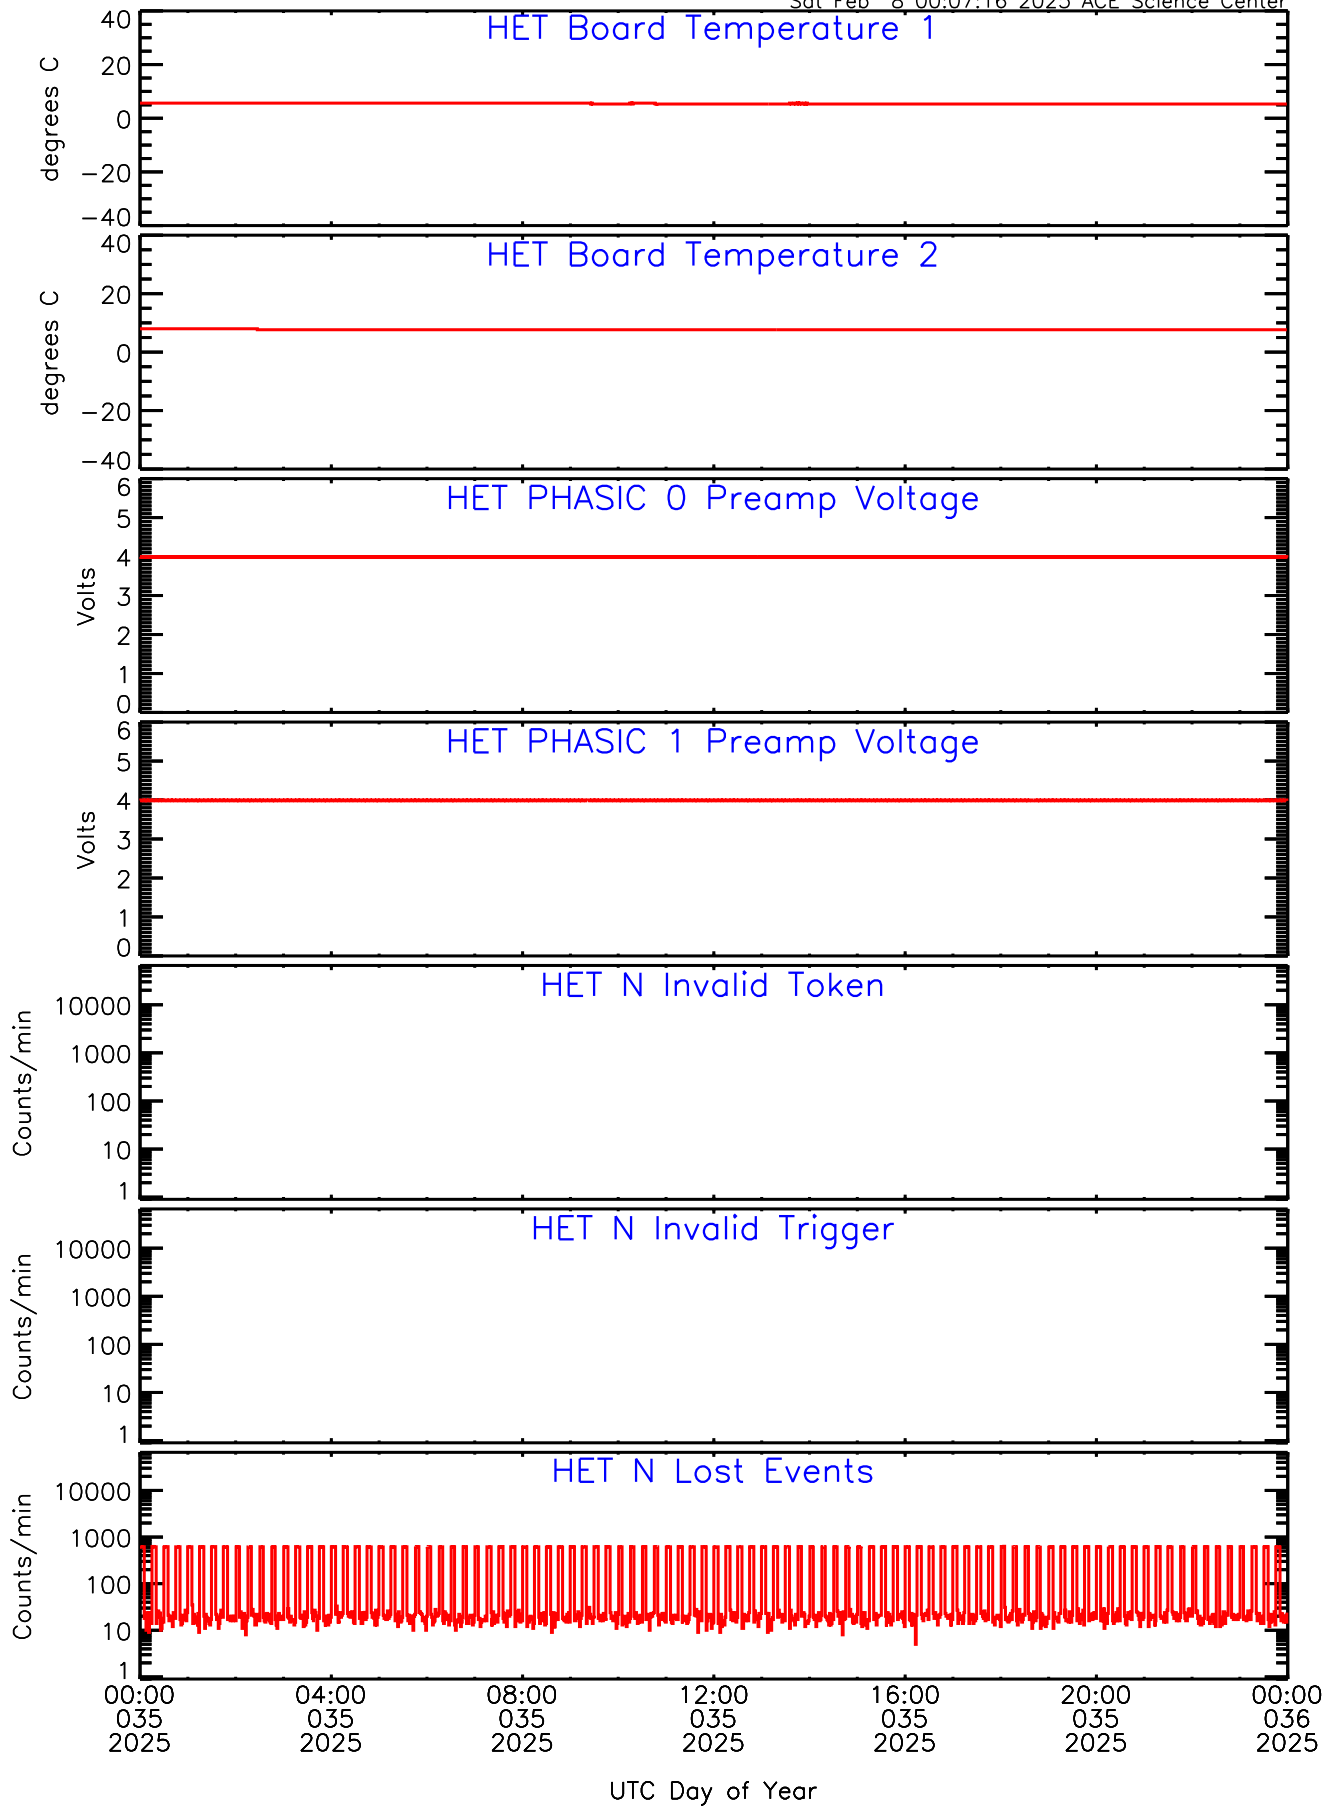

HET ahead Housekeeping Data for 2025-035

Sat Feb 8 00:07:16 2025 ACE Science Center