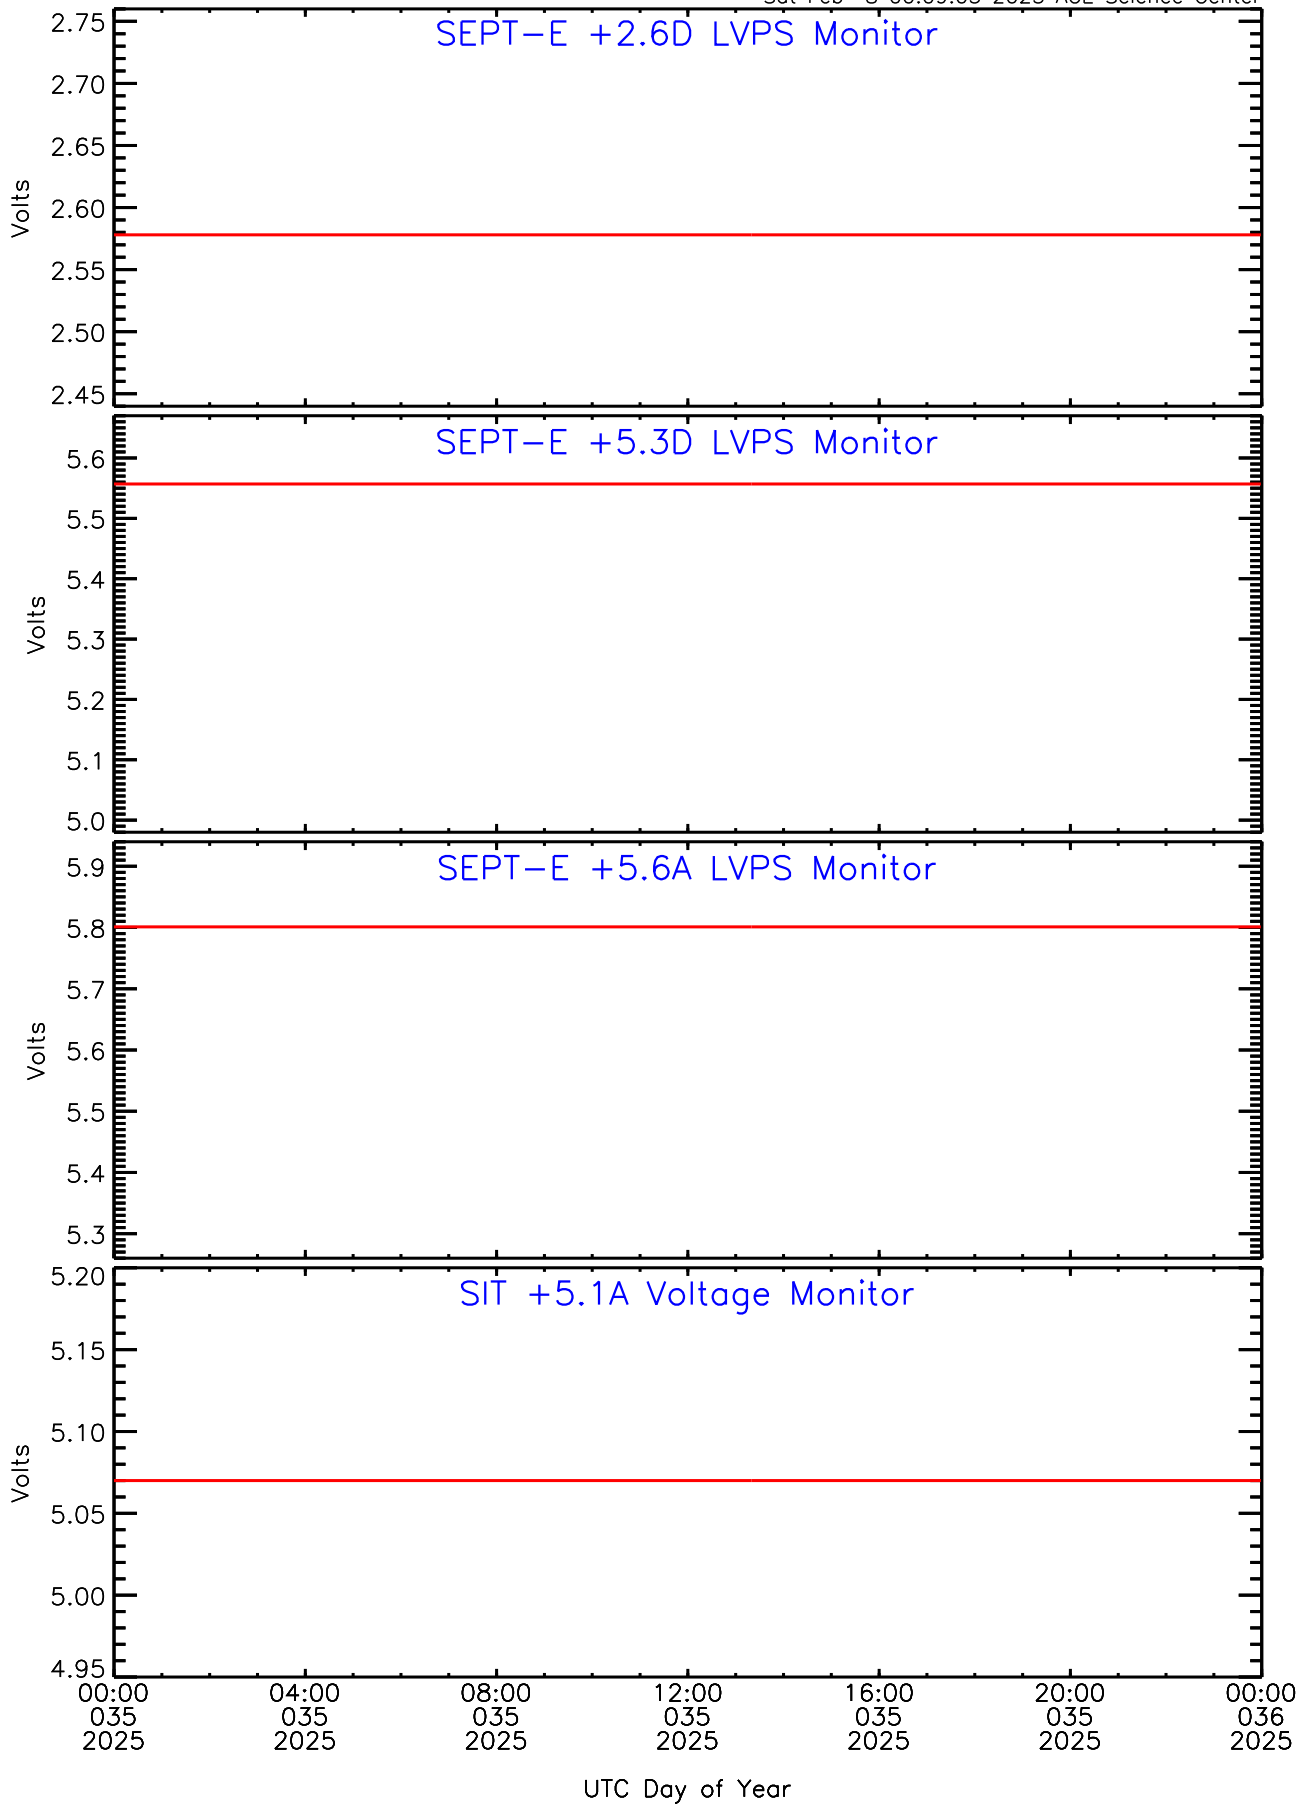

Sat Feb 8 00:09:05 2025 ACE Science Center

SEP-Central ahead Housekeeping Data for 2025-035

Sat Feb 8 00:09:05 2025 ACE Science Center

SEP-Central ahead Housekeeping Data for 2025-035

Sat Feb 8 00:09:05 2025 ACE Science Center