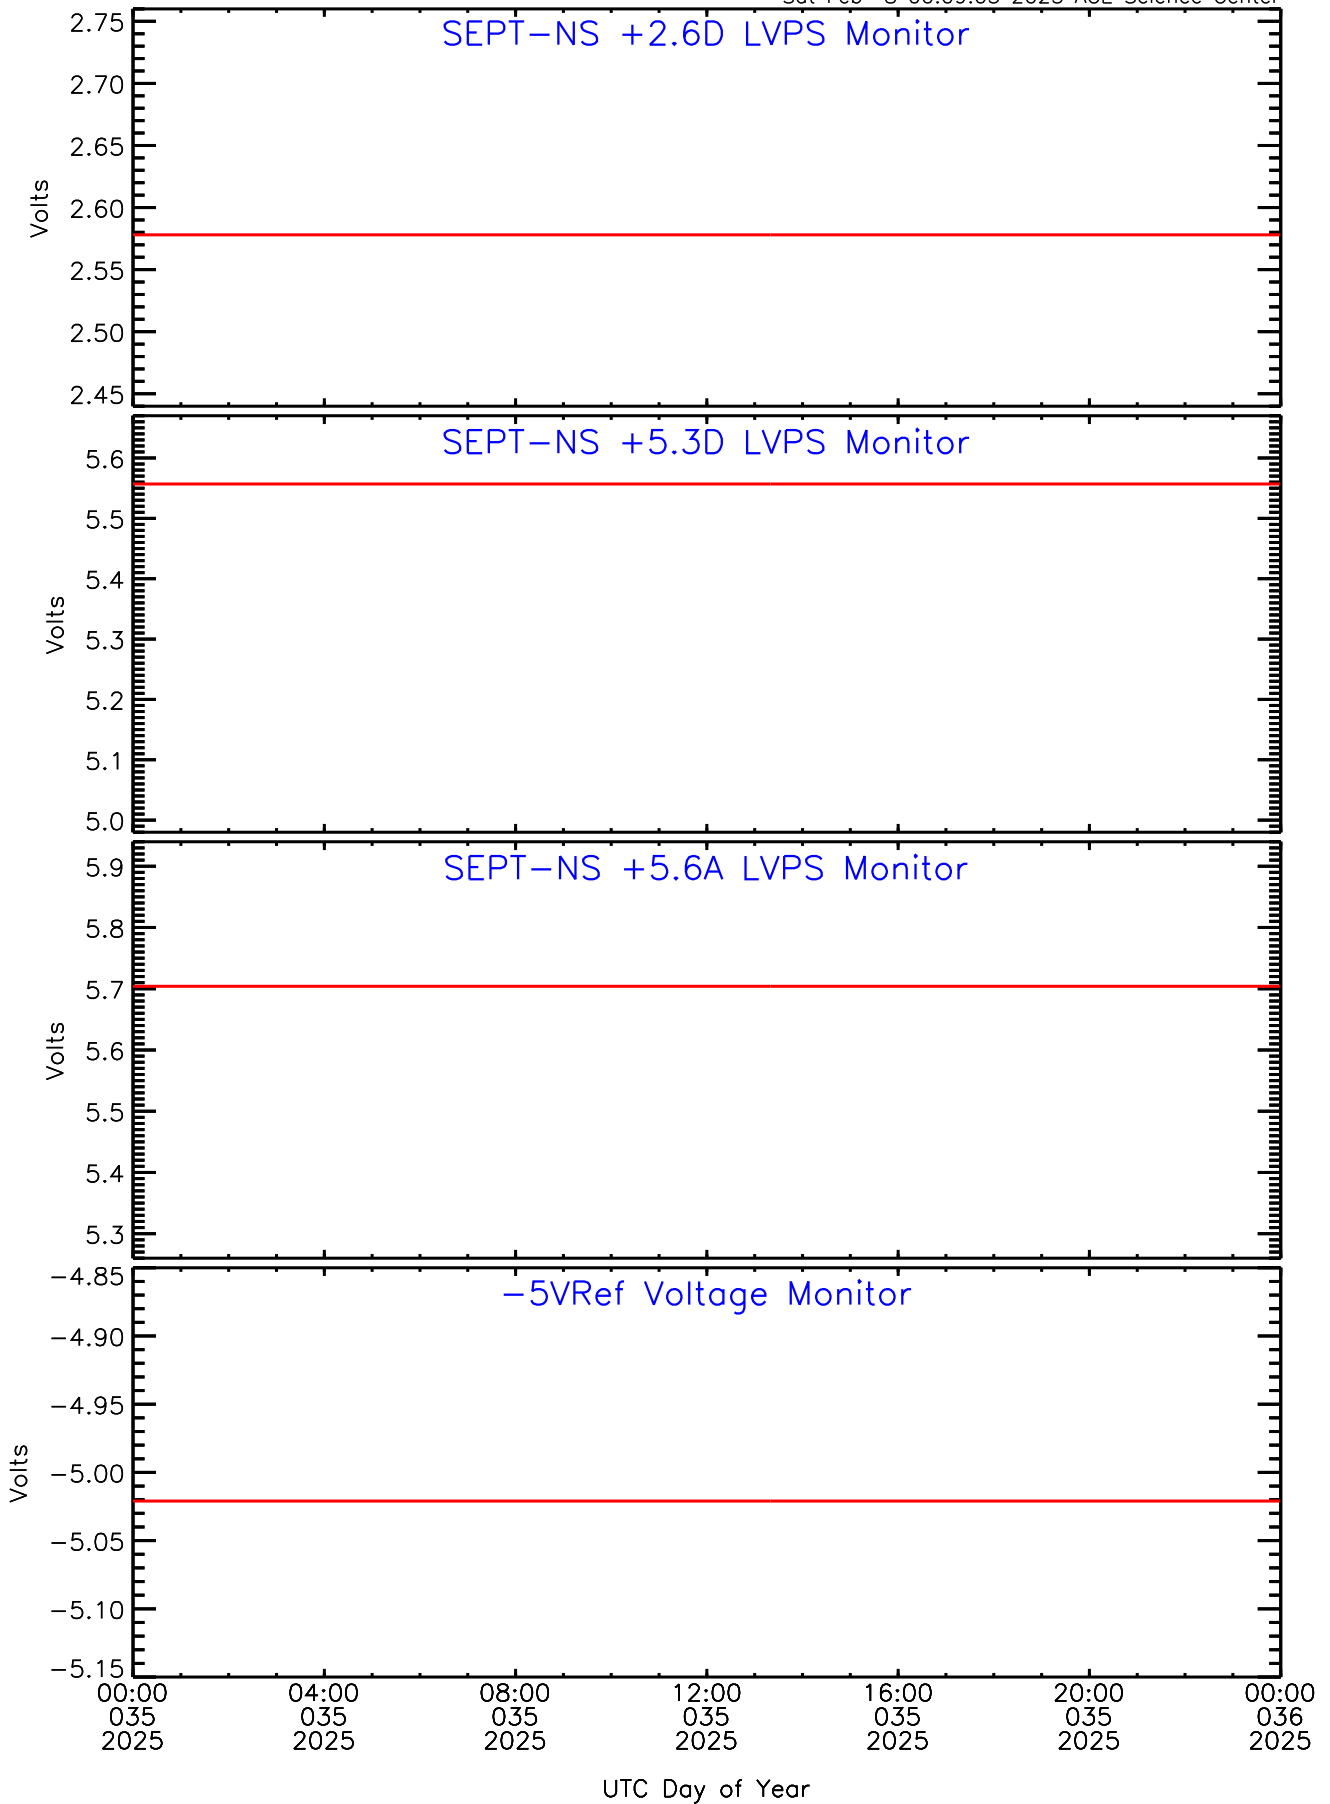

SEP-Central ahead Housekeeping Data for 2025-035

Sat Feb 8 00:09:05 2025 ACE Science Center