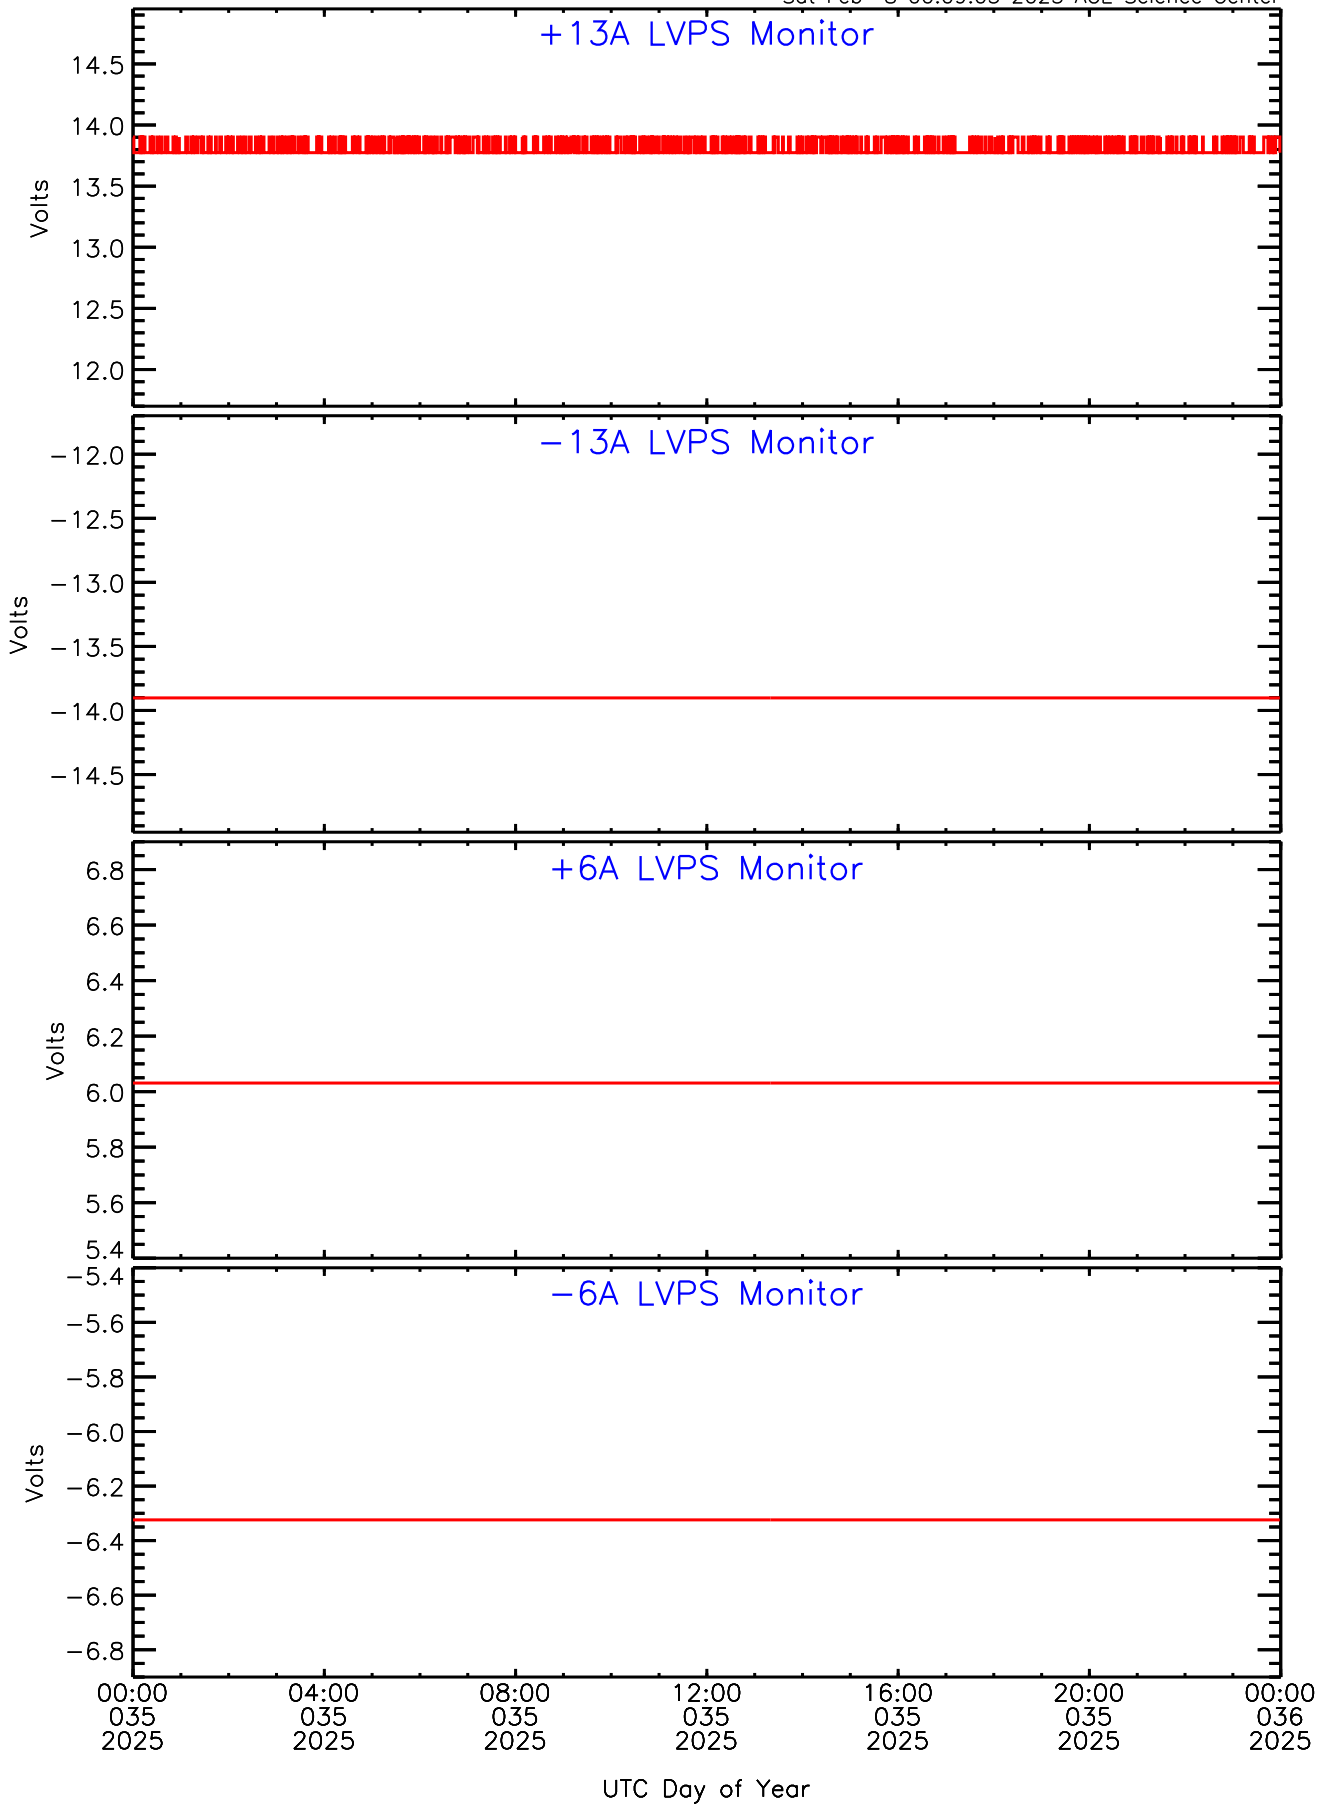

SEP-Central ahead Housekeeping Data for 2025-035

Sat Feb 8 00:09:05 2025 ACE Science Center

SEP-Central ahead Housekeeping Data for 2025-035

Sat Feb 8 00:09:05 2025 ACE Science Center

SEP-Central ahead Housekeeping Data for 2025-035

Sat Feb 8 00:09:05 2025 ACE Science Center

SEP-Central ahead Housekeeping Data for 2025-035

Sat Feb 8 00:09:05 2025 ACE Science Center

SEP-Central ahead Housekeeping Data for 2025-035

Sat Feb 8 00:09:05 2025 ACE Science Center