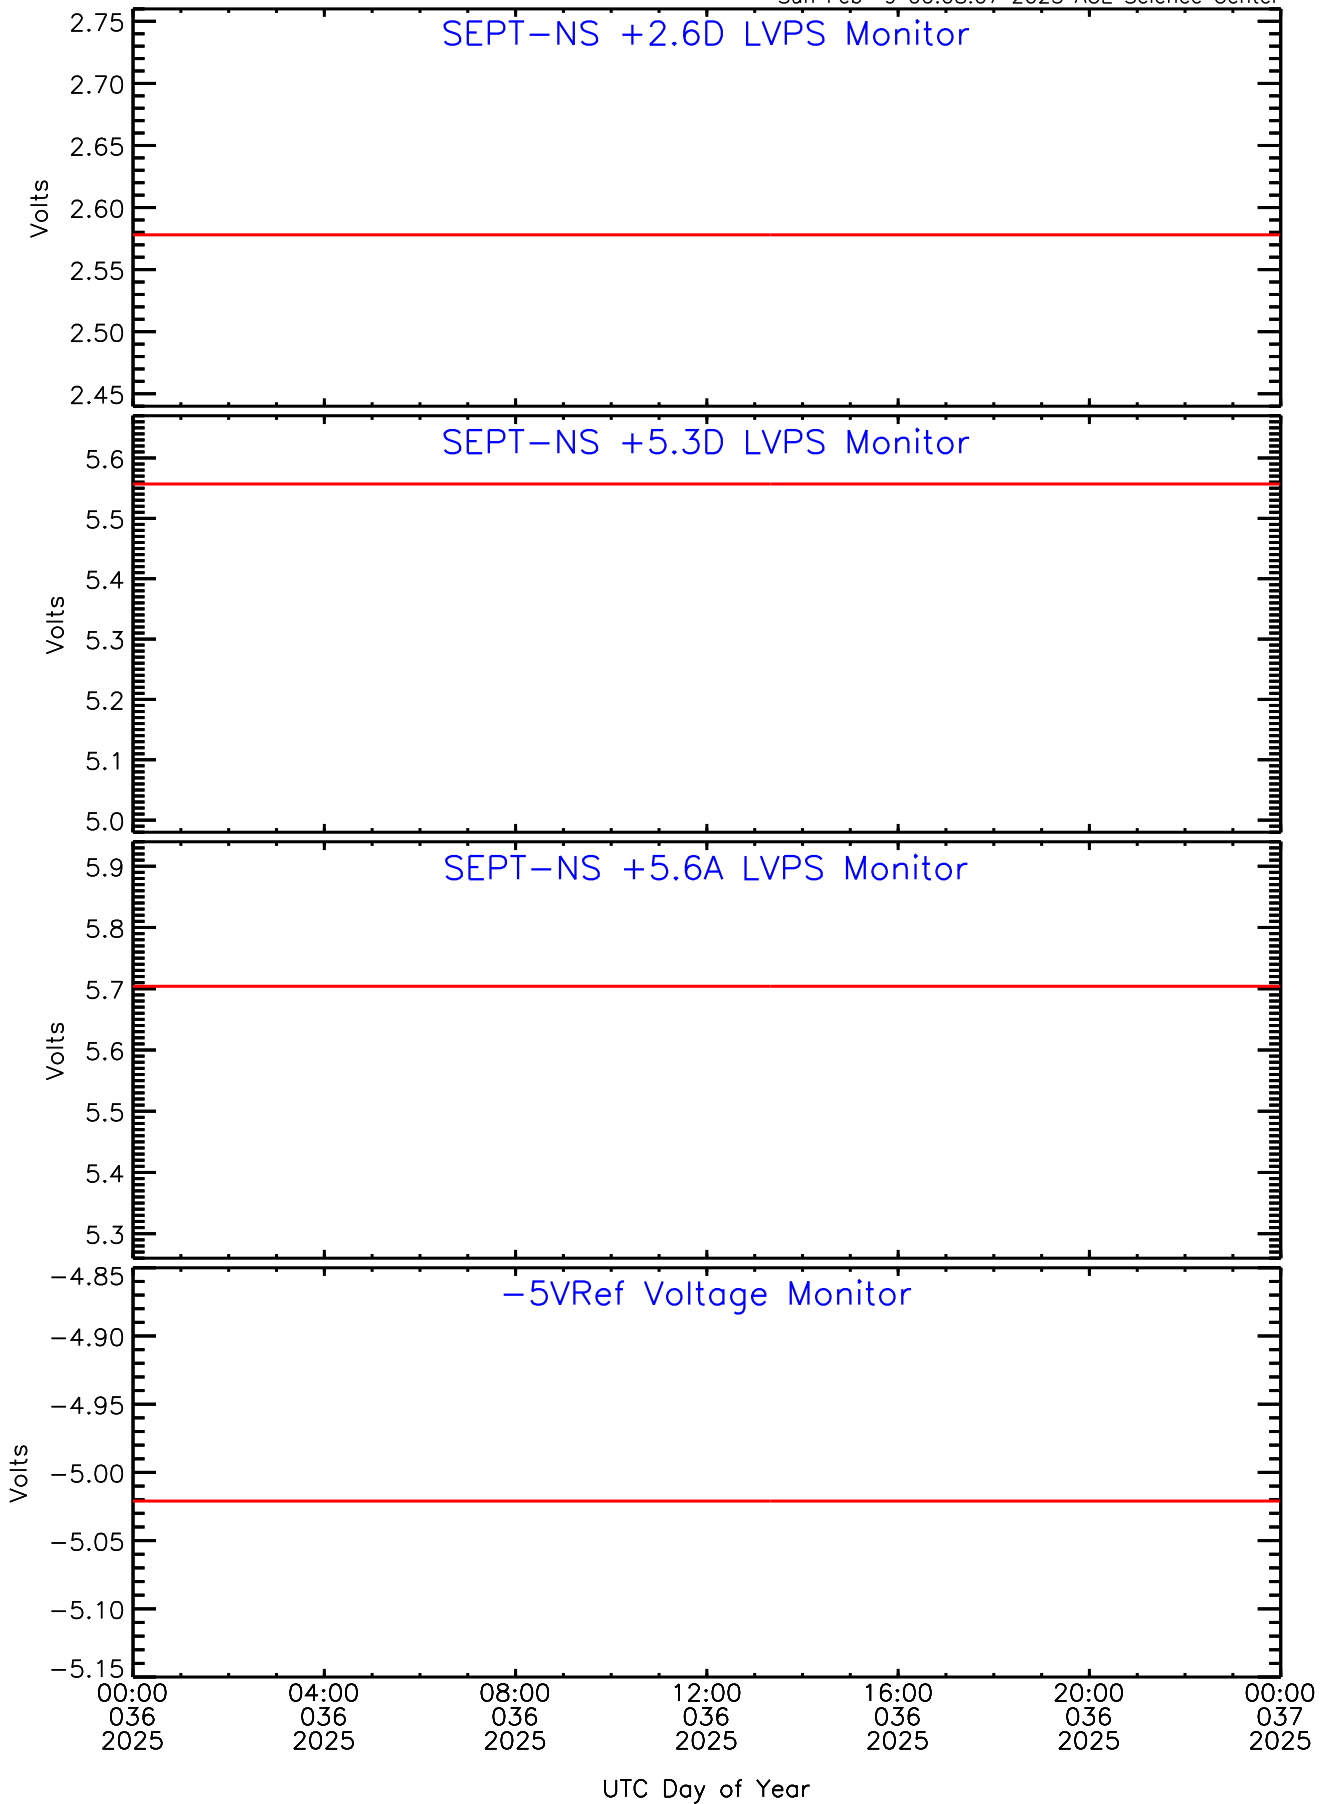

SEP-Central ahead Housekeeping Data for 2025-036

Sun Feb 9 00:08:07 2025 ACE Science Center