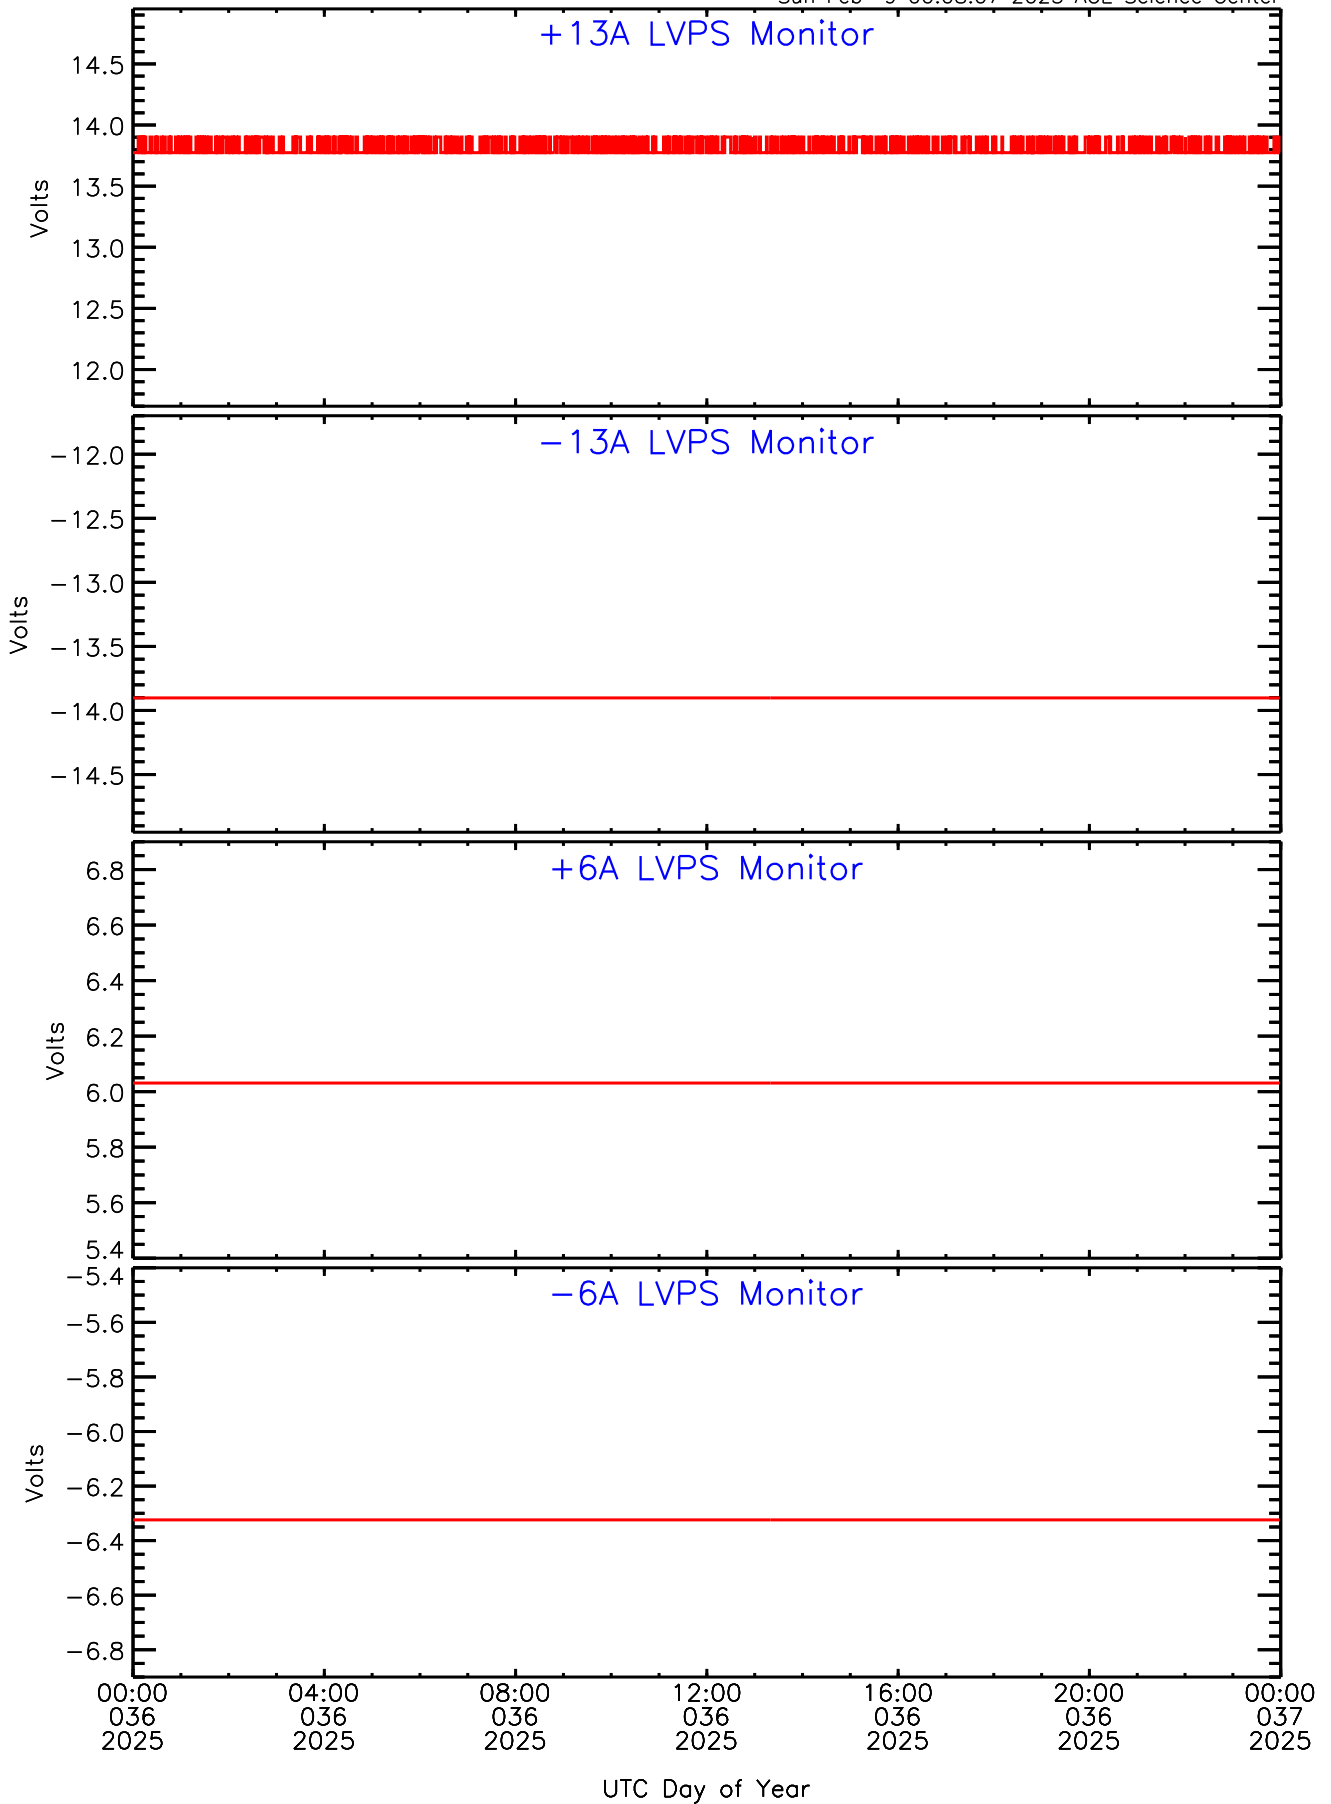

SEP-Central ahead Housekeeping Data for 2025-036

Sun Feb 9 00:08:07 2025 ACE Science Center

SEP-Central ahead Housekeeping Data for 2025-036

Sun Feb 9 00:08:07 2025 ACE Science Center

SEP-Central ahead Housekeeping Data for 2025-036

Sun Feb 9 00:08:07 2025 ACE Science Center

SEP-Central ahead Housekeeping Data for 2025-036

Sun Feb 9 00:08:07 2025 ACE Science Center

SEP-Central ahead Housekeeping Data for 2025-036

Sun Feb 9 00:08:07 2025 ACE Science Center