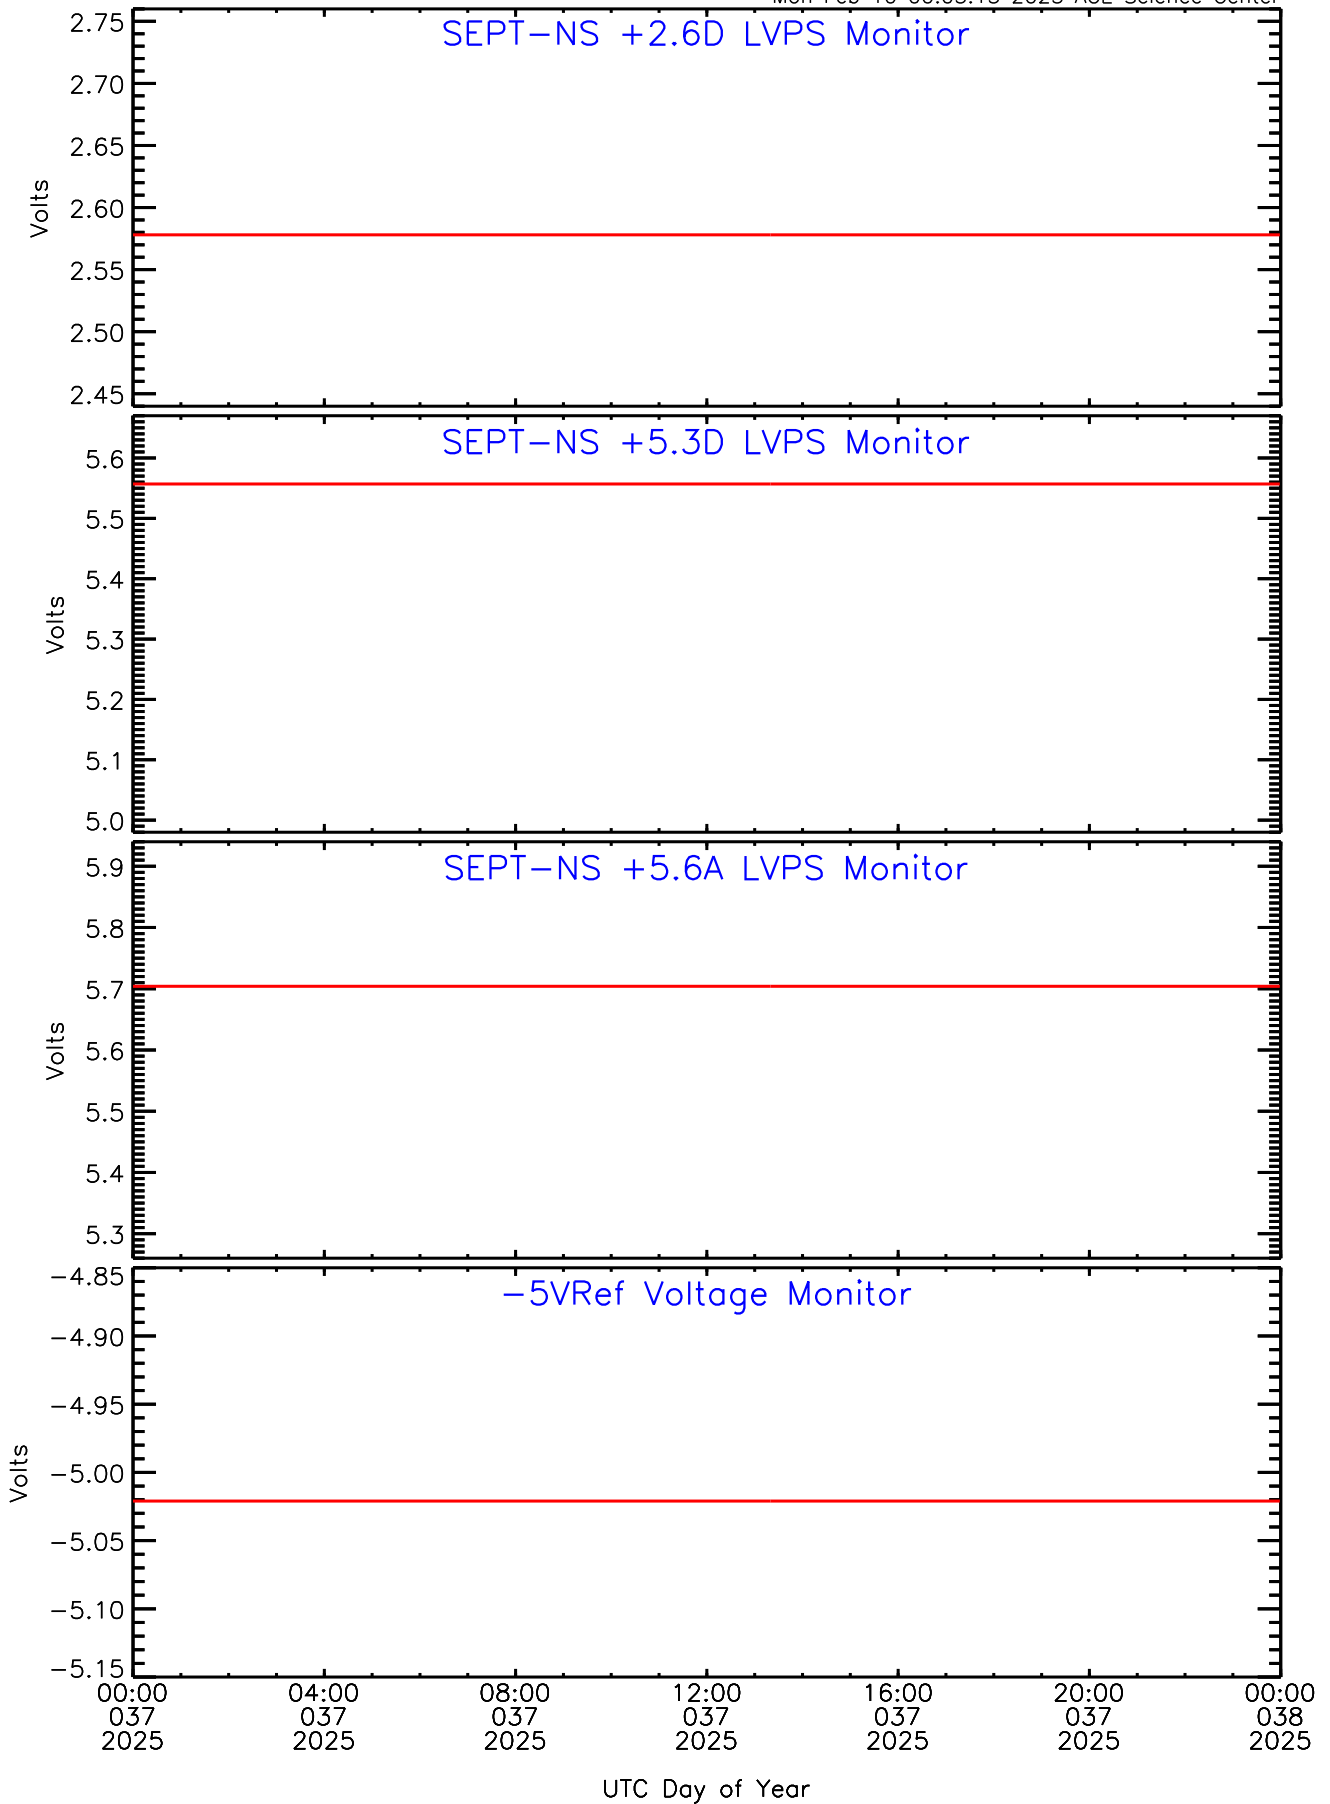

SEP-Central ahead Housekeeping Data for 2025-037

Mon Feb 10 00:05:13 2025 ACE Science Center