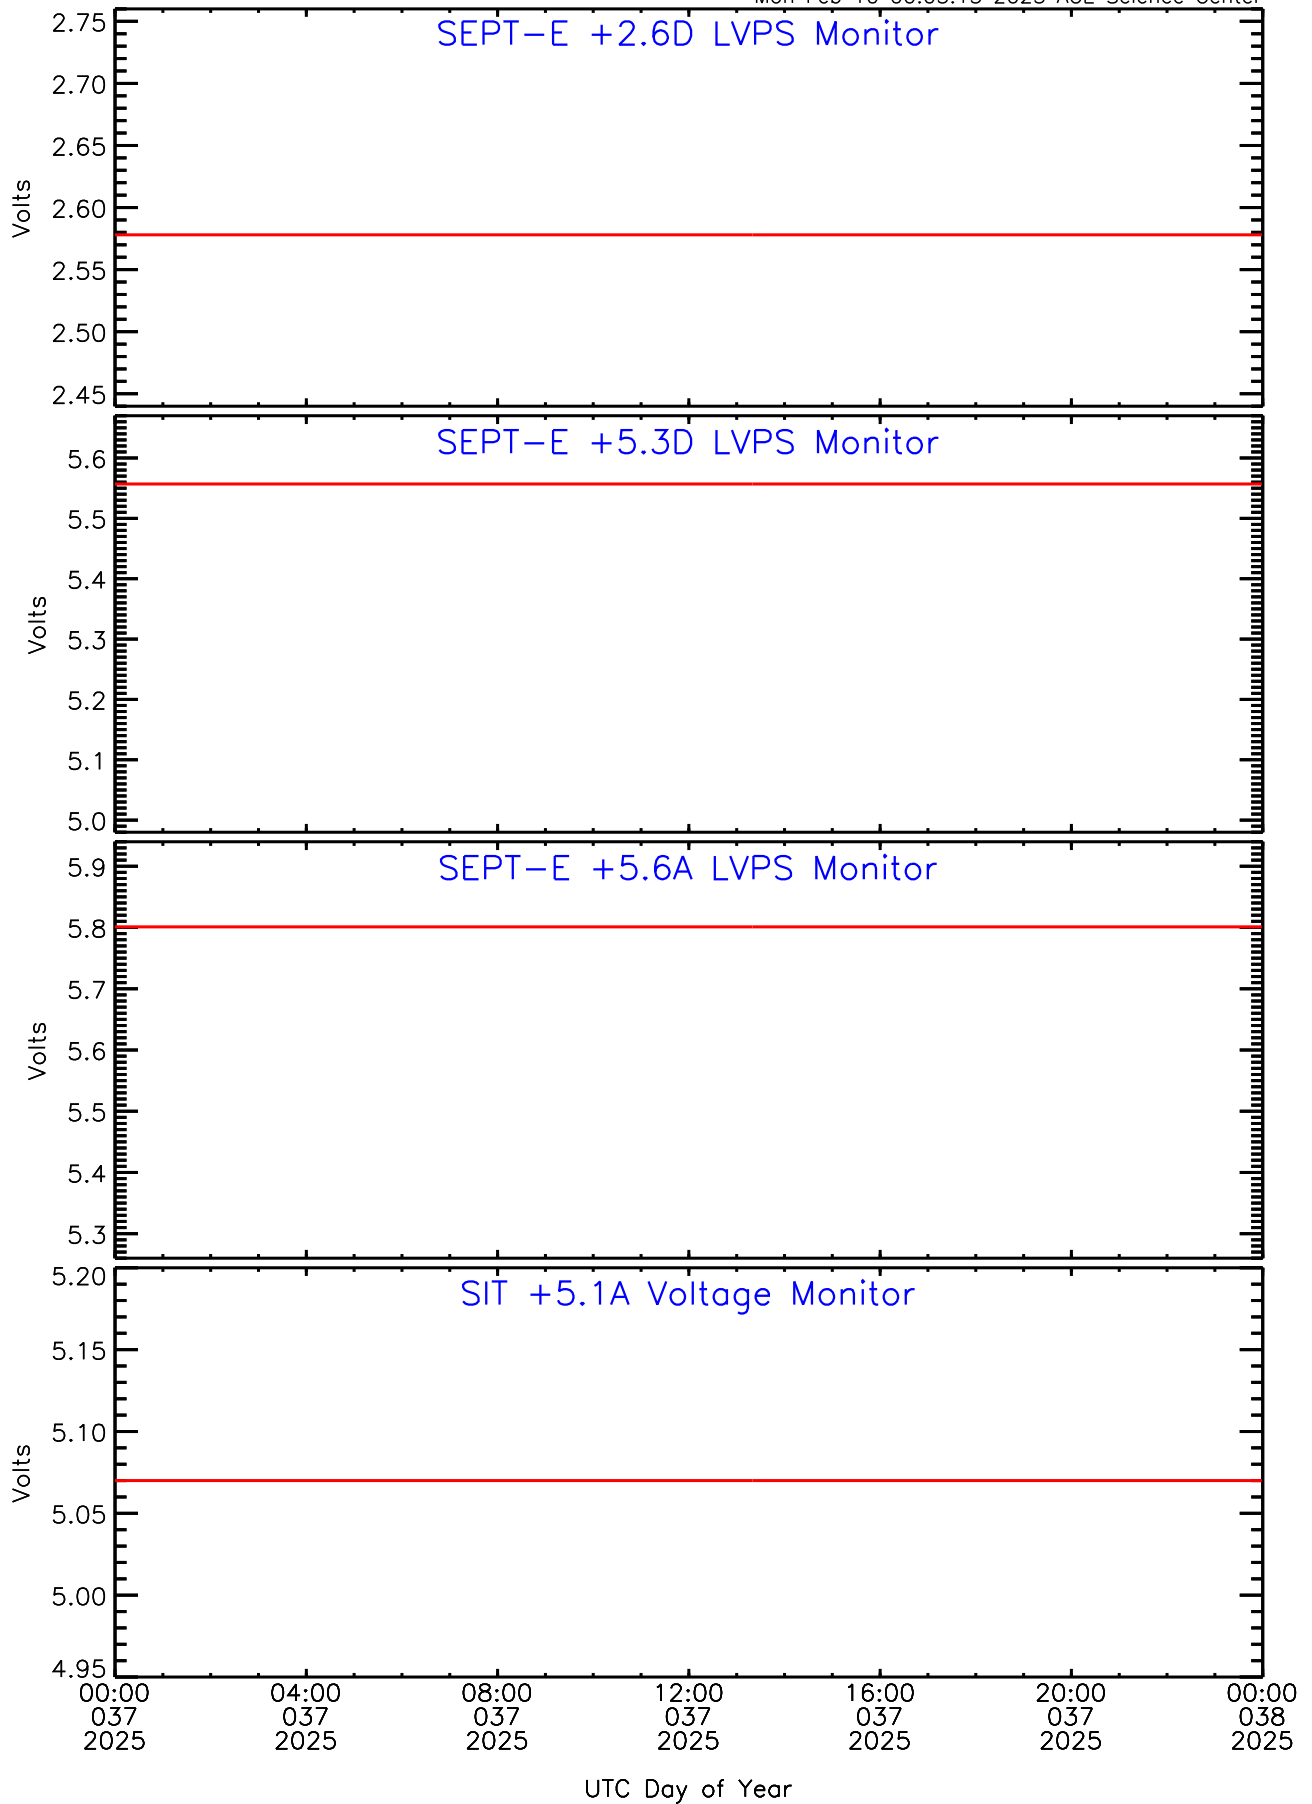

SEP-Central ahead Housekeeping Data for 2025-037

Mon Feb 10 00:05:13 2025 ACE Science Center