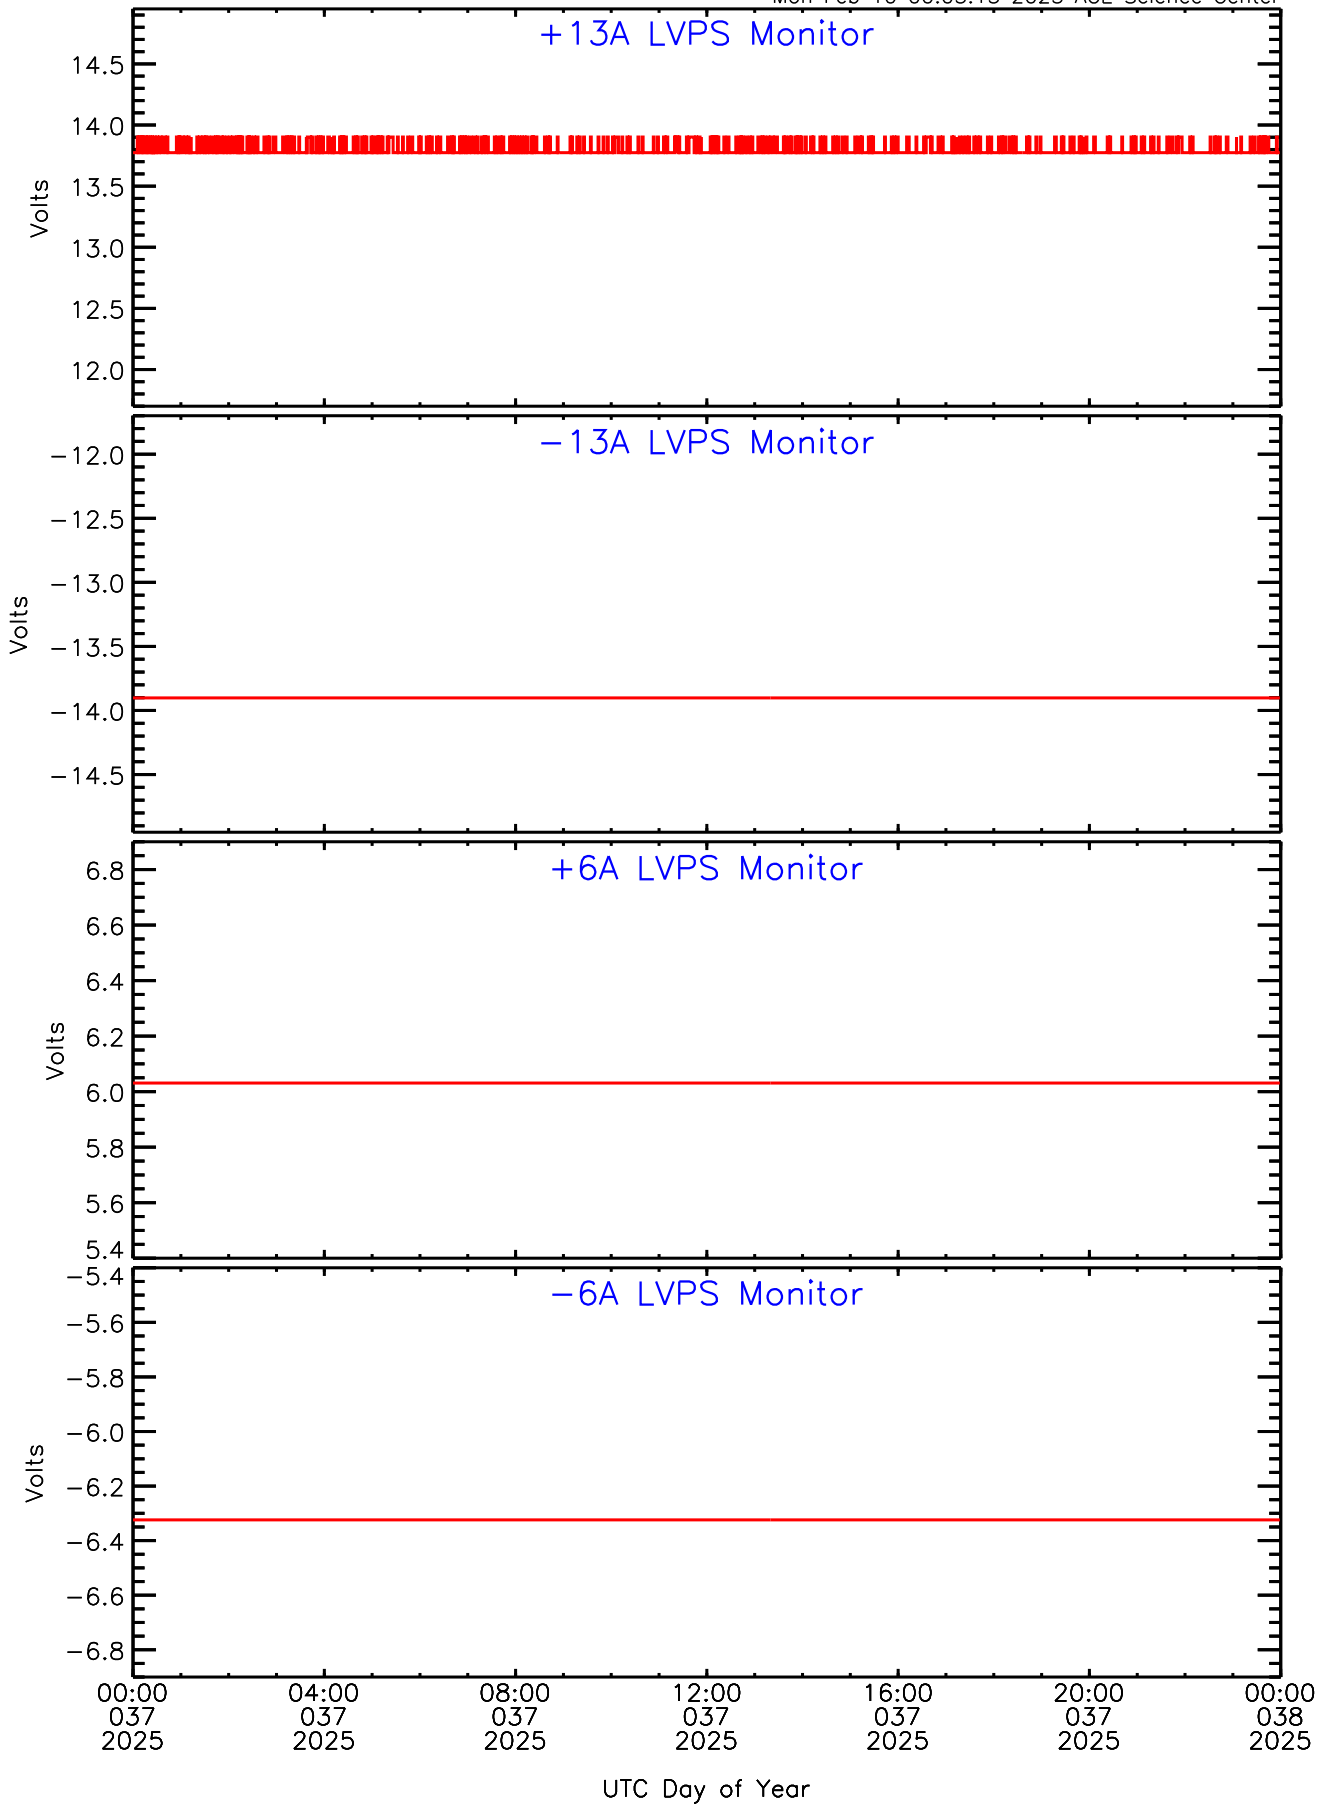

SEP-Central ahead Housekeeping Data for 2025-037

Mon Feb 10 00:05:13 2025 ACE Science Center