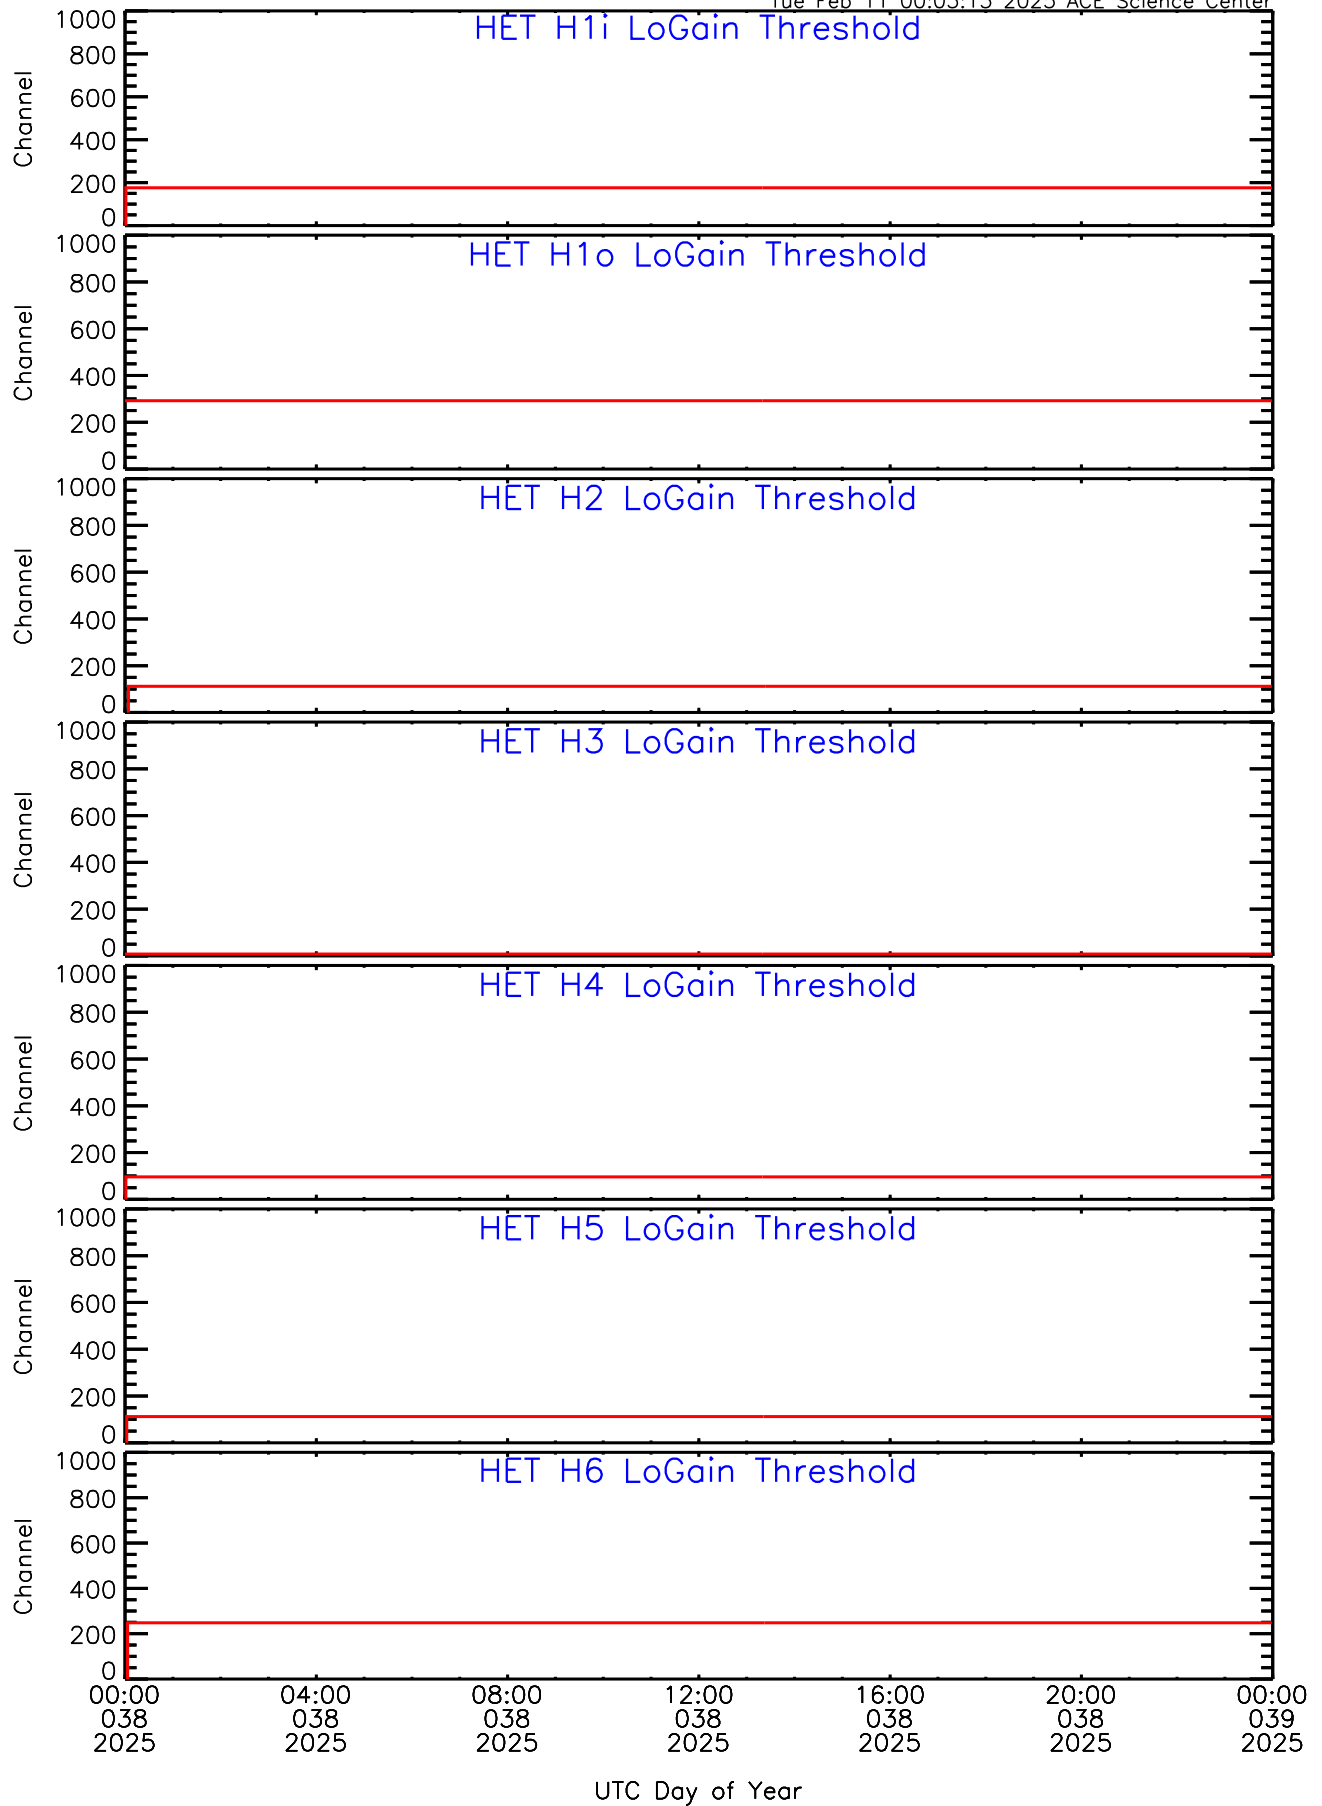

HET ahead Housekeeping Data for 2025-038

Tue Feb 11 00:03:13 2025 ACE Science Center