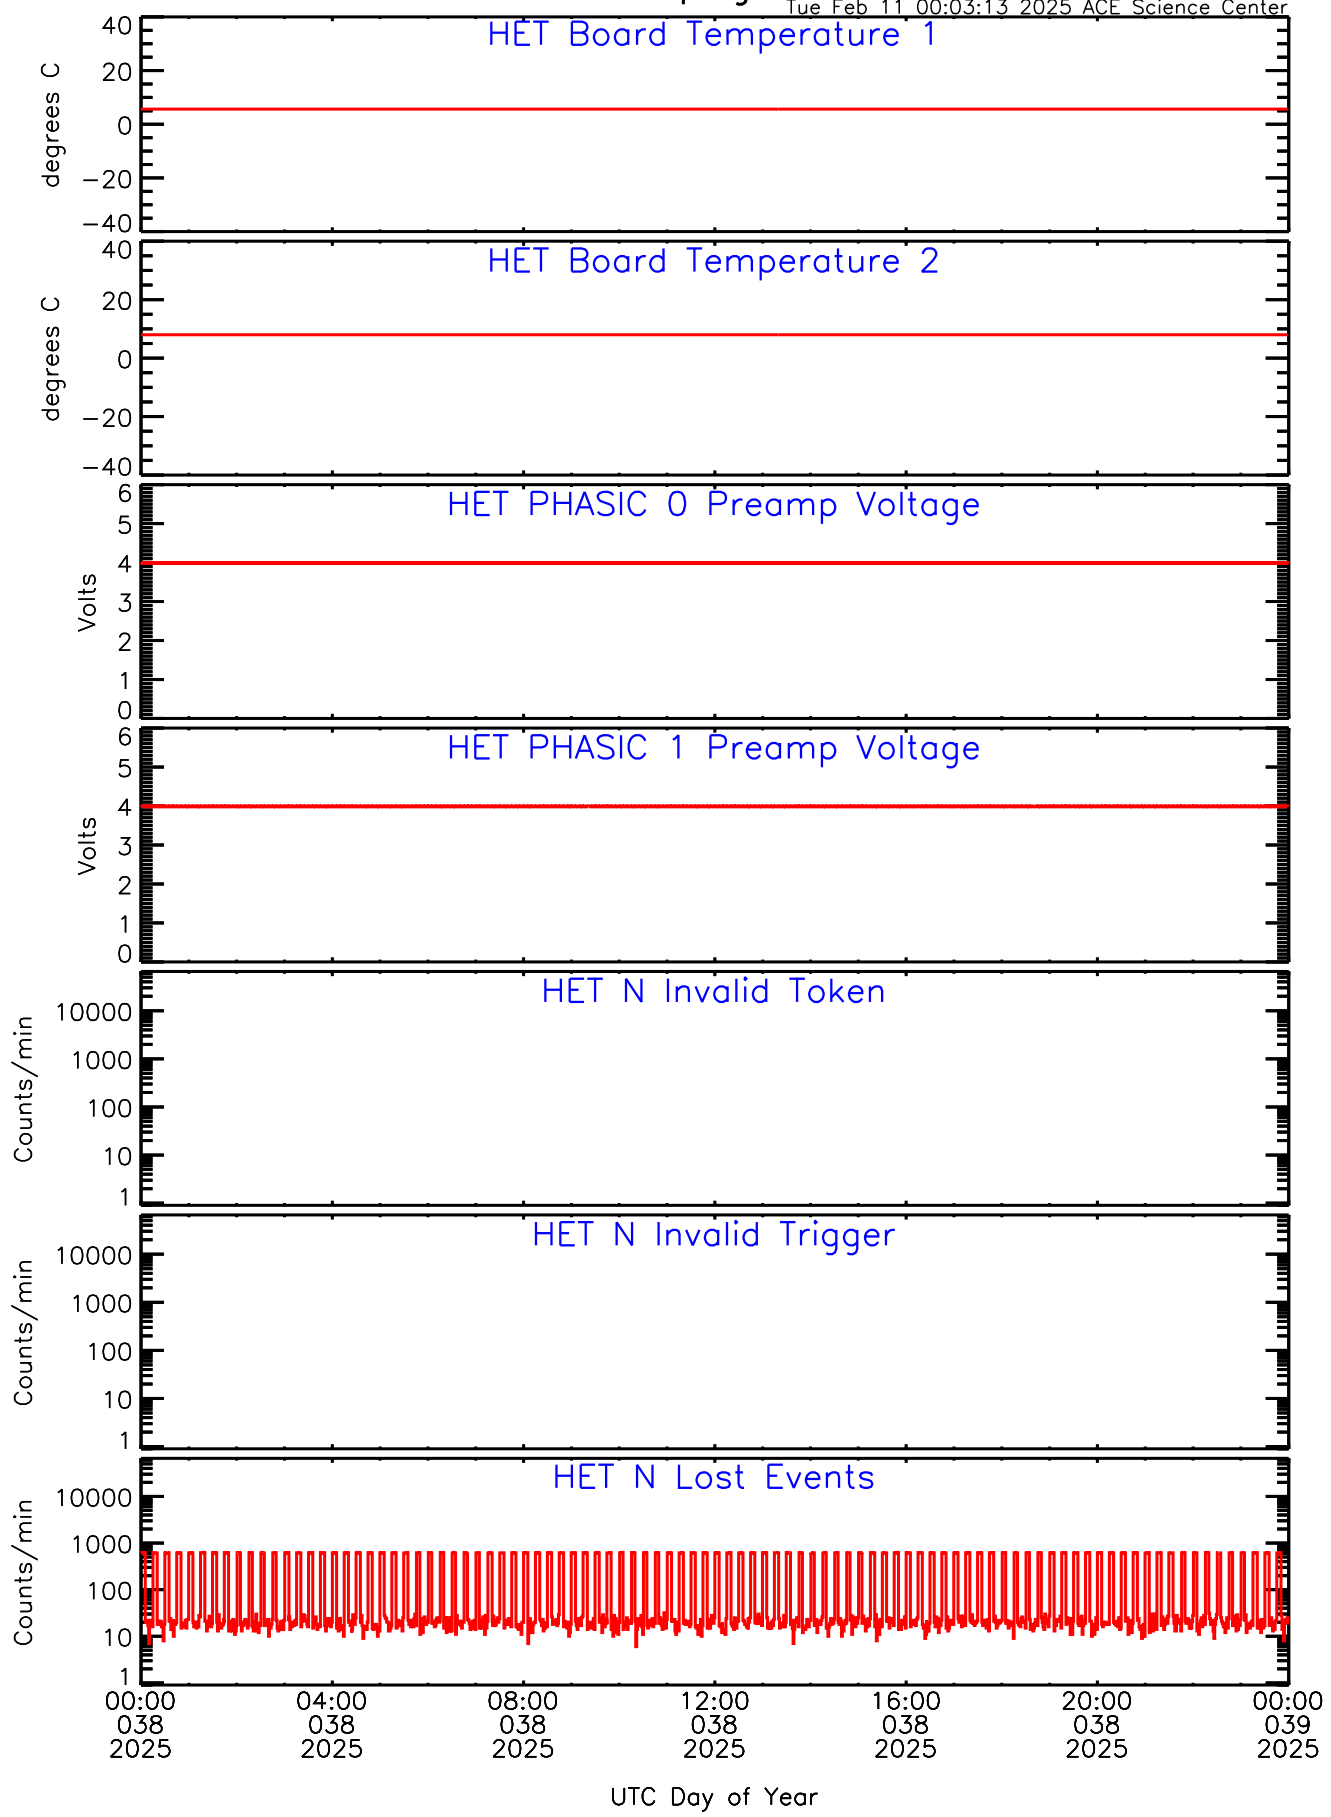

# HET ahead Housekeeping Data for 2025-038

Tue Feb 11 00:03:13 2025 ACE Science Center