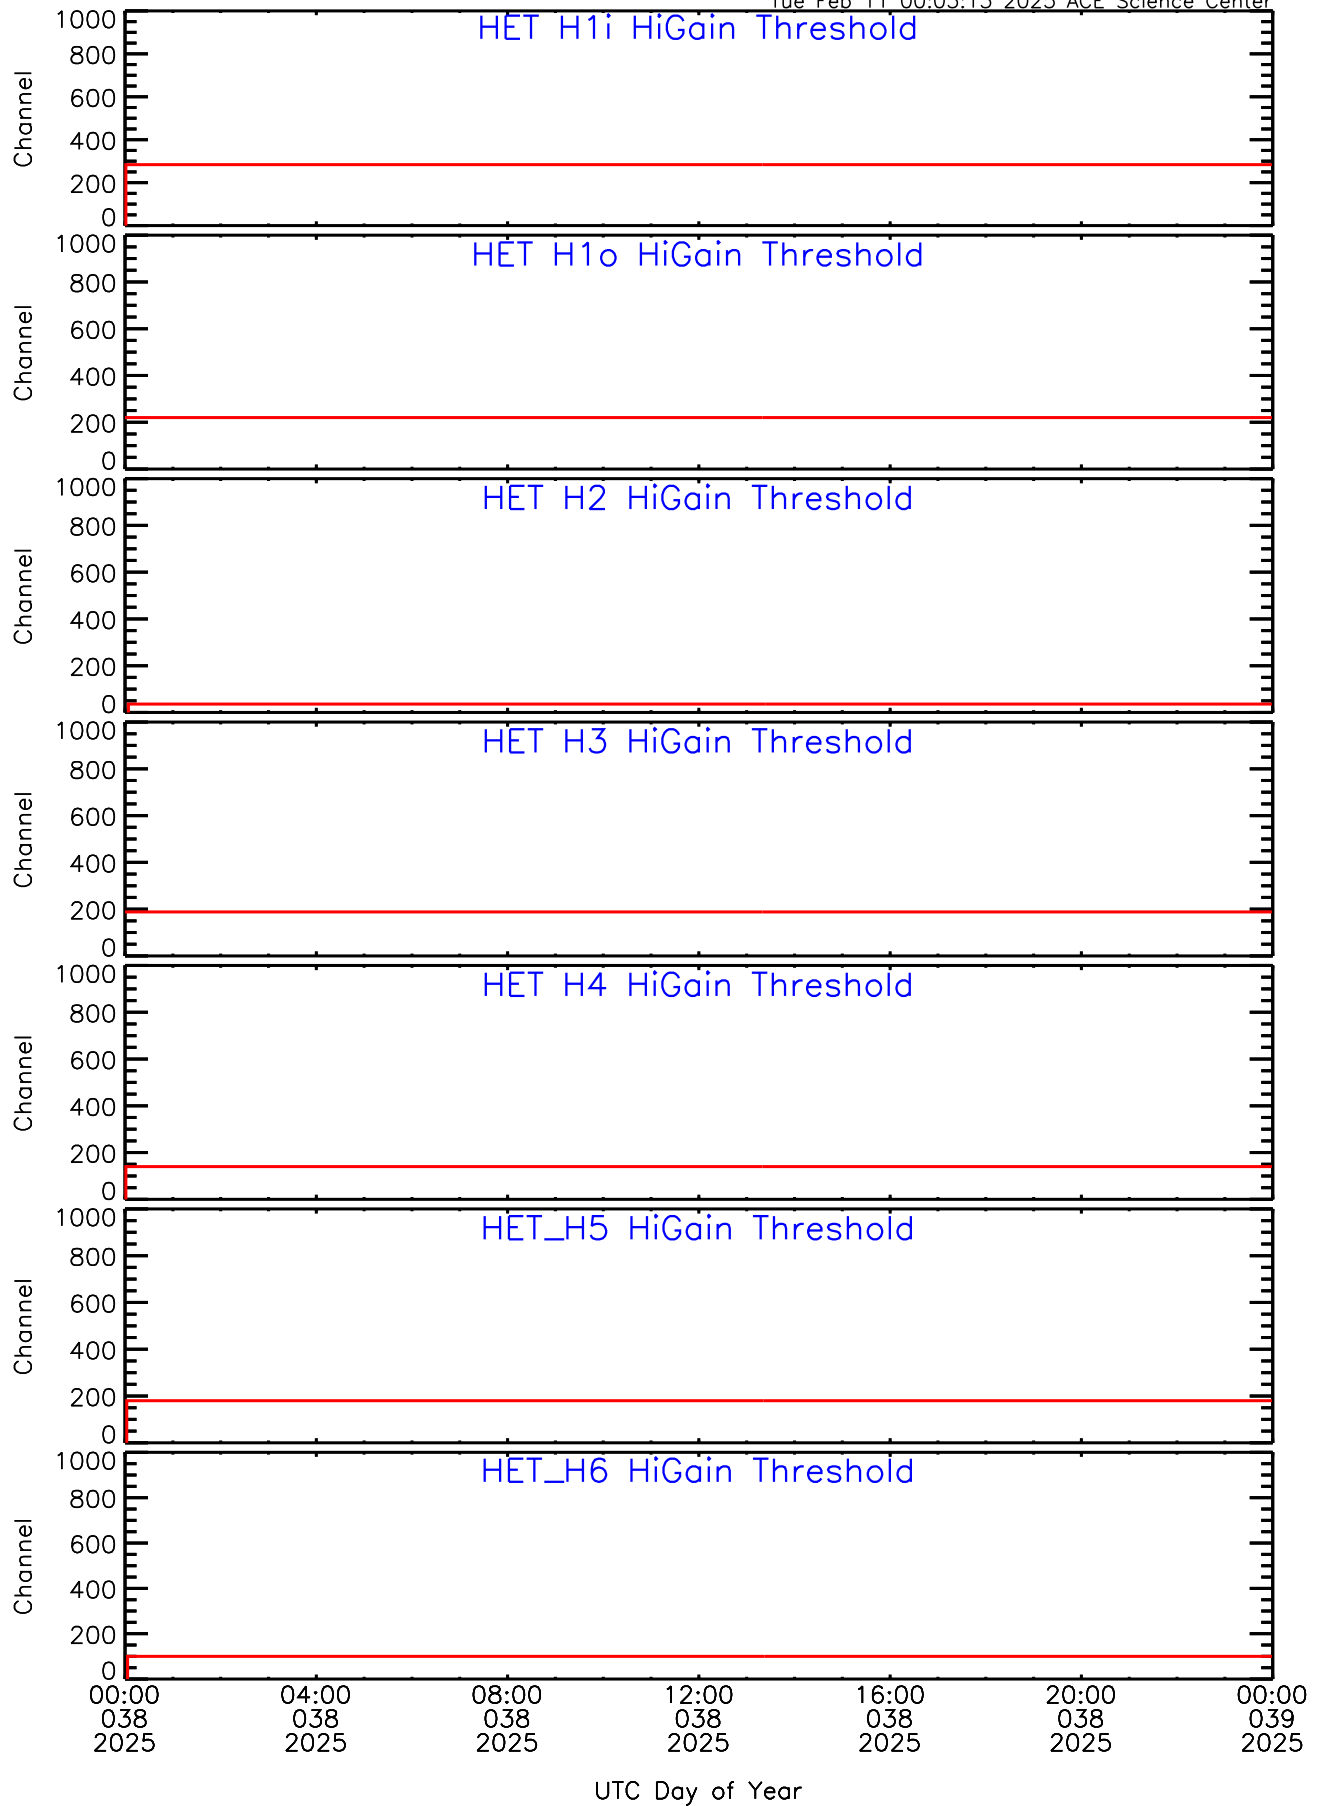

HET ahead Housekeeping Data for 2025-038

Tue Feb 11 00:03:13 2025 ACE Science Center