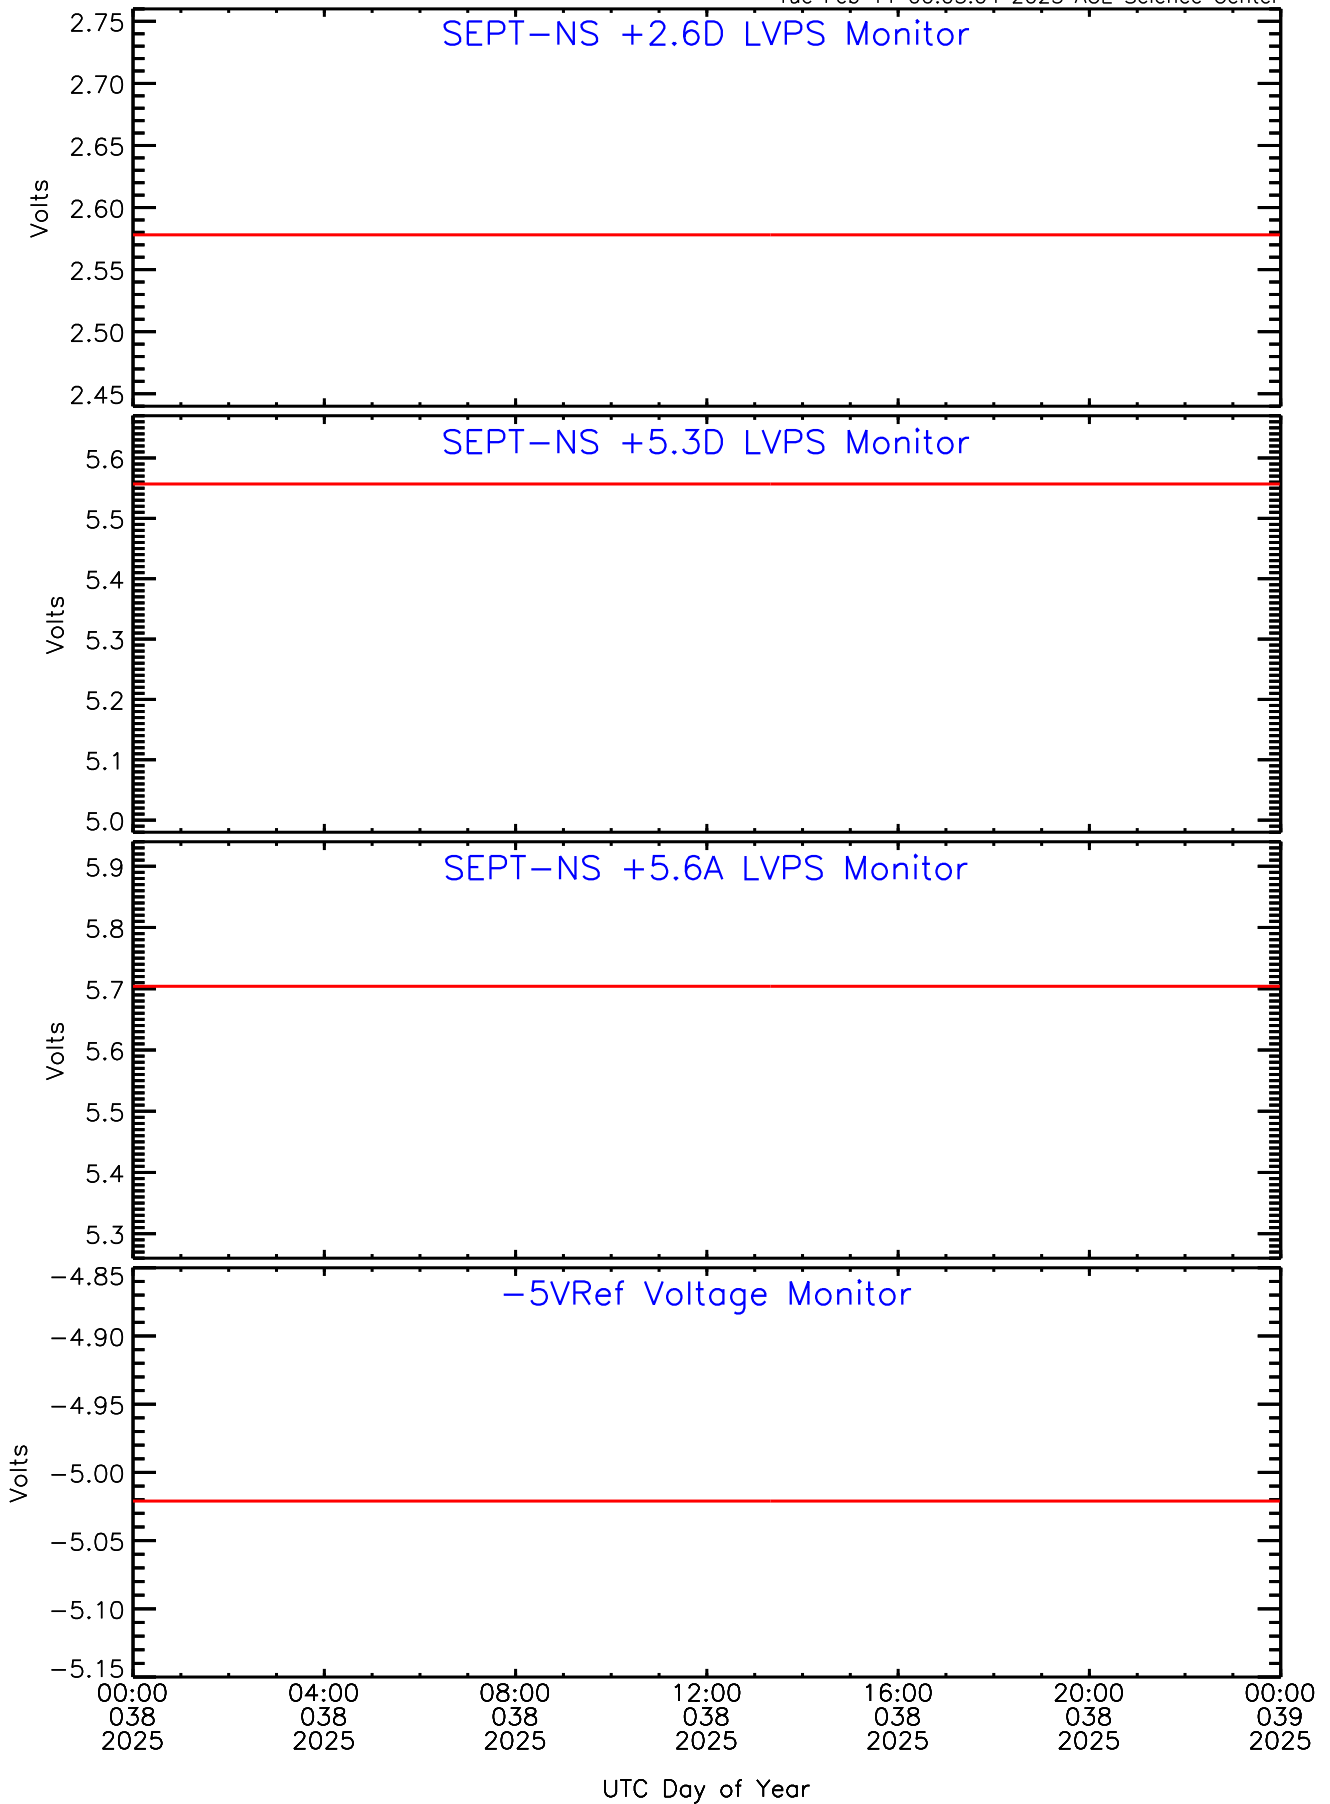

SEP-Central ahead Housekeeping Data for 2025-038

Tue Feb 11 00:05:04 2025 ACE Science Center