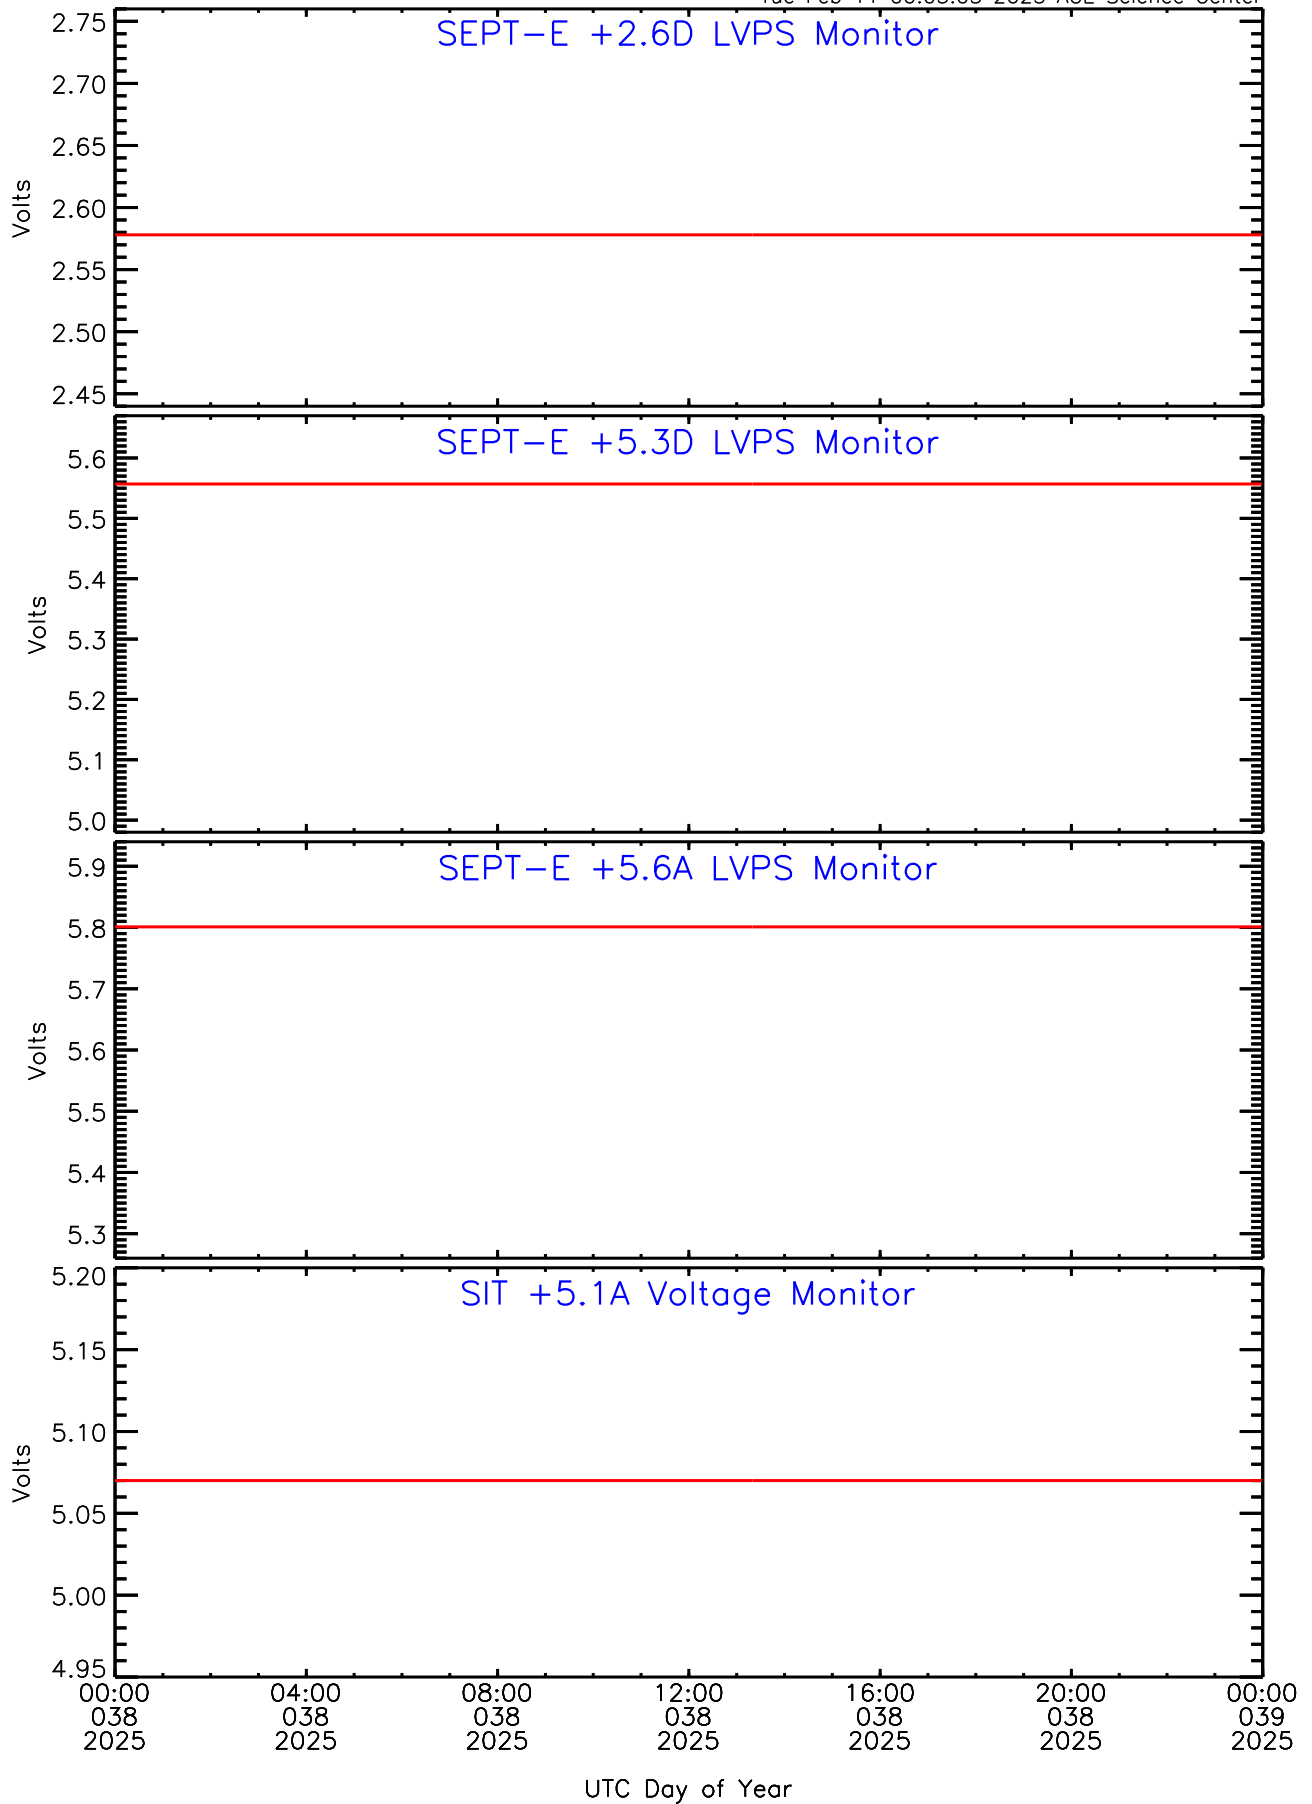

SEP-Central ahead Housekeeping Data for 2025-038

Tue Feb 11 00:05:05 2025 ACE Science Center