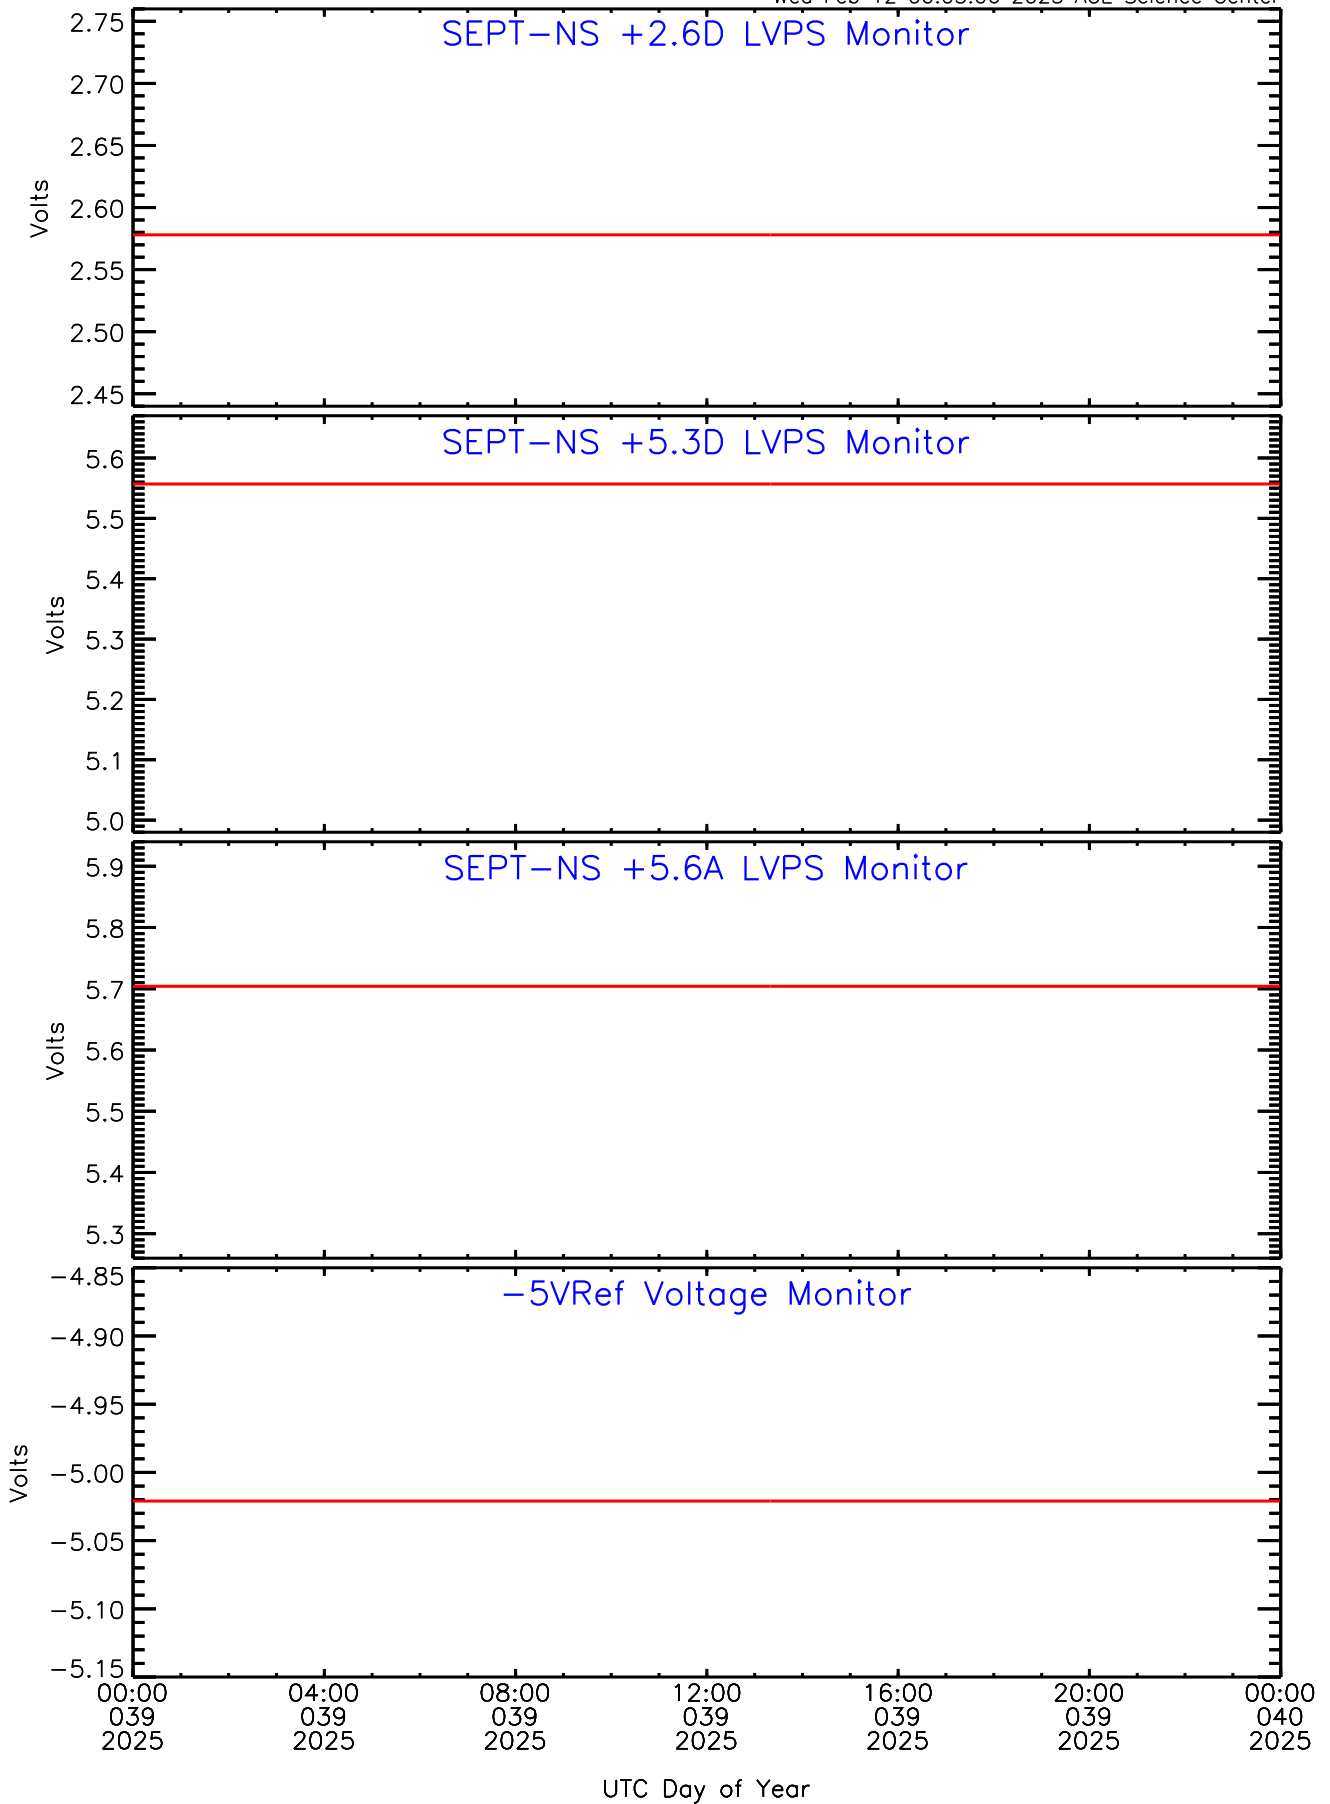

SEP-Central ahead Housekeeping Data for 2025-039

Wed Feb 12 00:05:06 2025 ACE Science Center