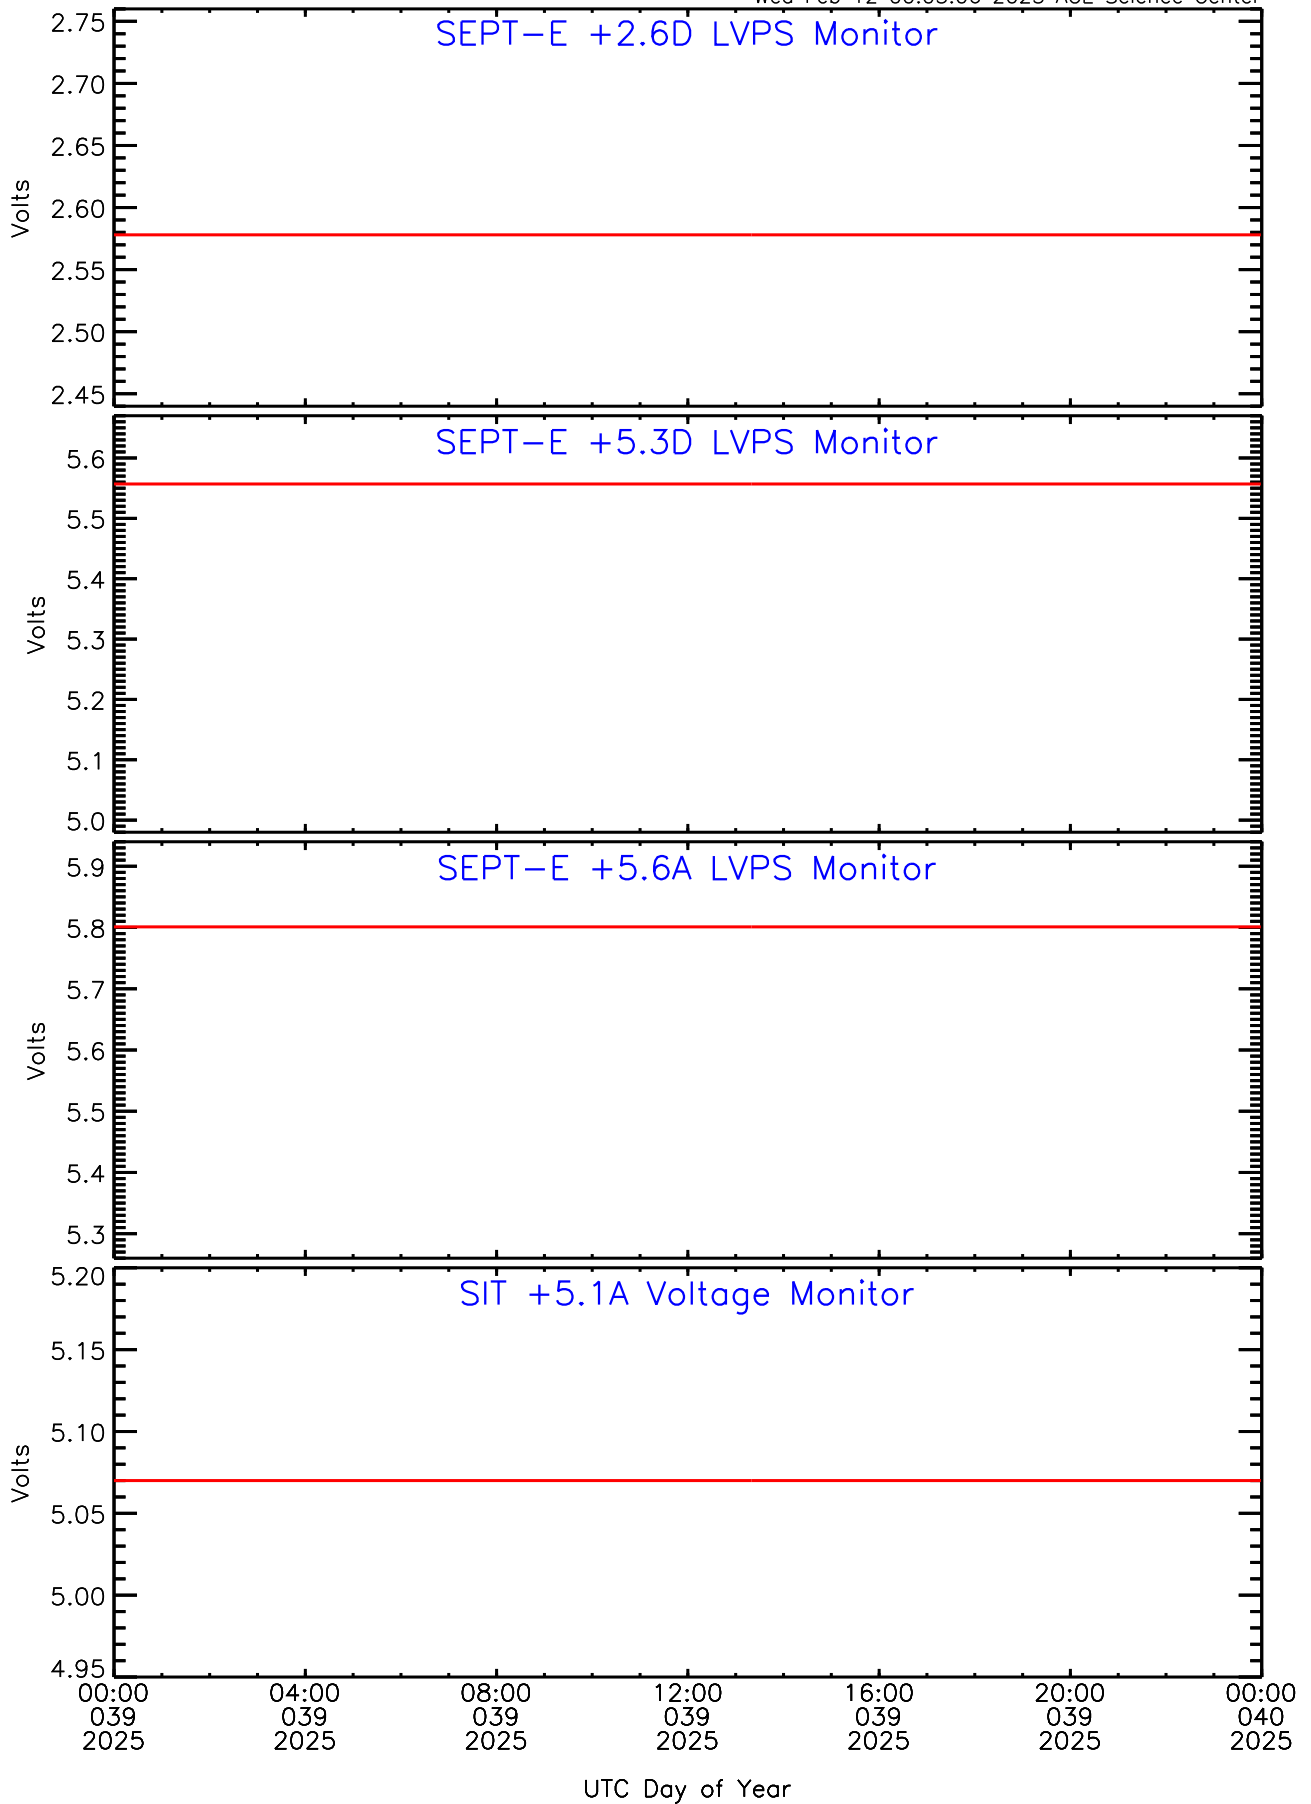

SEP-Central ahead Housekeeping Data for 2025-039

Wed Feb 12 00:05:06 2025 ACE Science Center