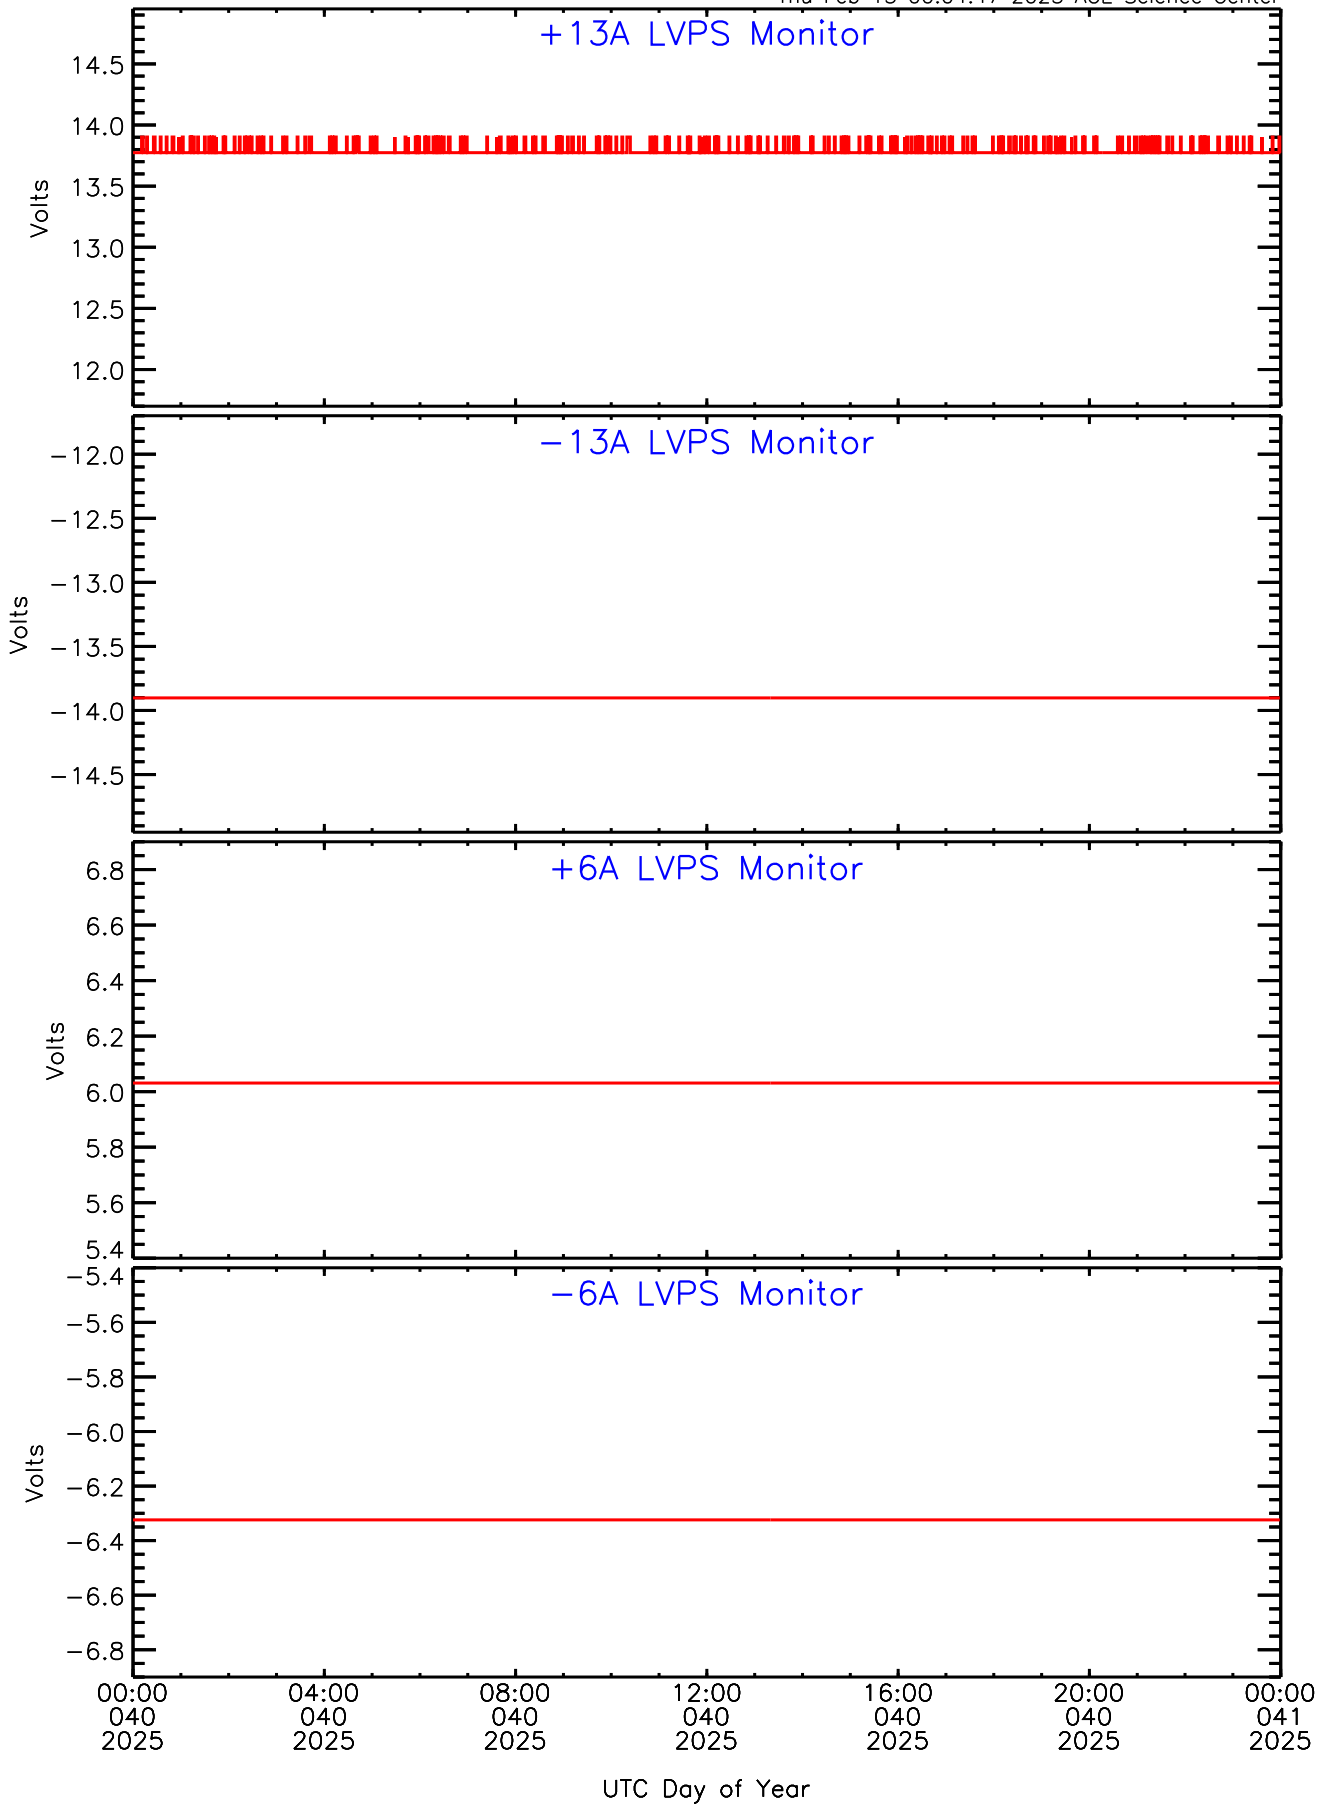

SEP-Central ahead Housekeeping Data for 2025-040

Thu Feb 13 00:04:47 2025 ACE Science Center

SEP-Central ahead Housekeeping Data for 2025-040

Thu Feb 13 00:04:47 2025 ACE Science Center

SEP-Central ahead Housekeeping Data for 2025-040

Thu Feb 13 00:04:47 2025 ACE Science Center

SEP-Central ahead Housekeeping Data for 2025-040

Thu Feb 13 00:04:47 2025 ACE Science Center

SEP-Central ahead Housekeeping Data for 2025-040

Thu Feb 13 00:04:47 2025 ACE Science Center