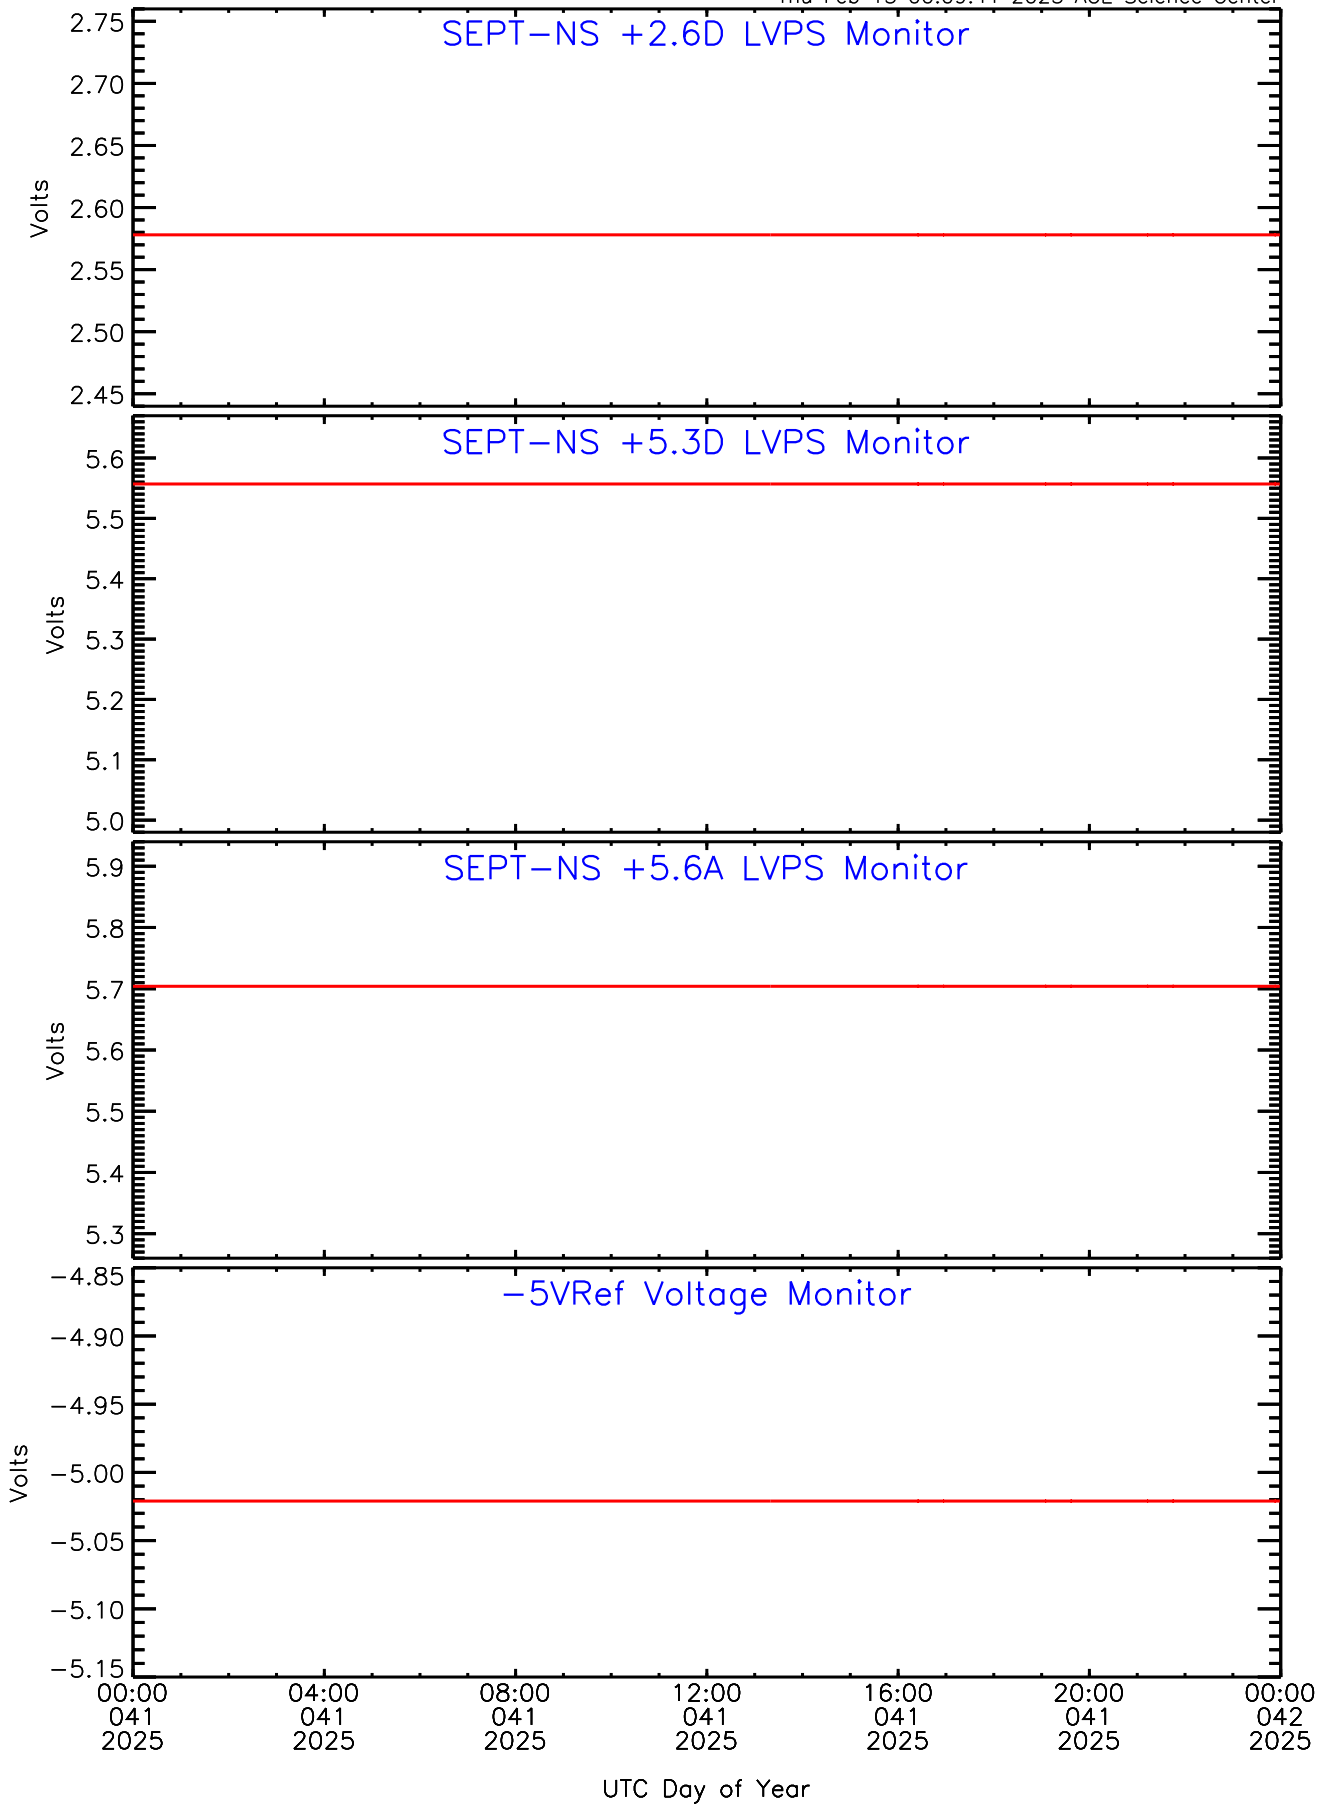

SEP-Central ahead Housekeeping Data for 2025-041

Thu Feb 13 00:09:41 2025 ACE Science Center