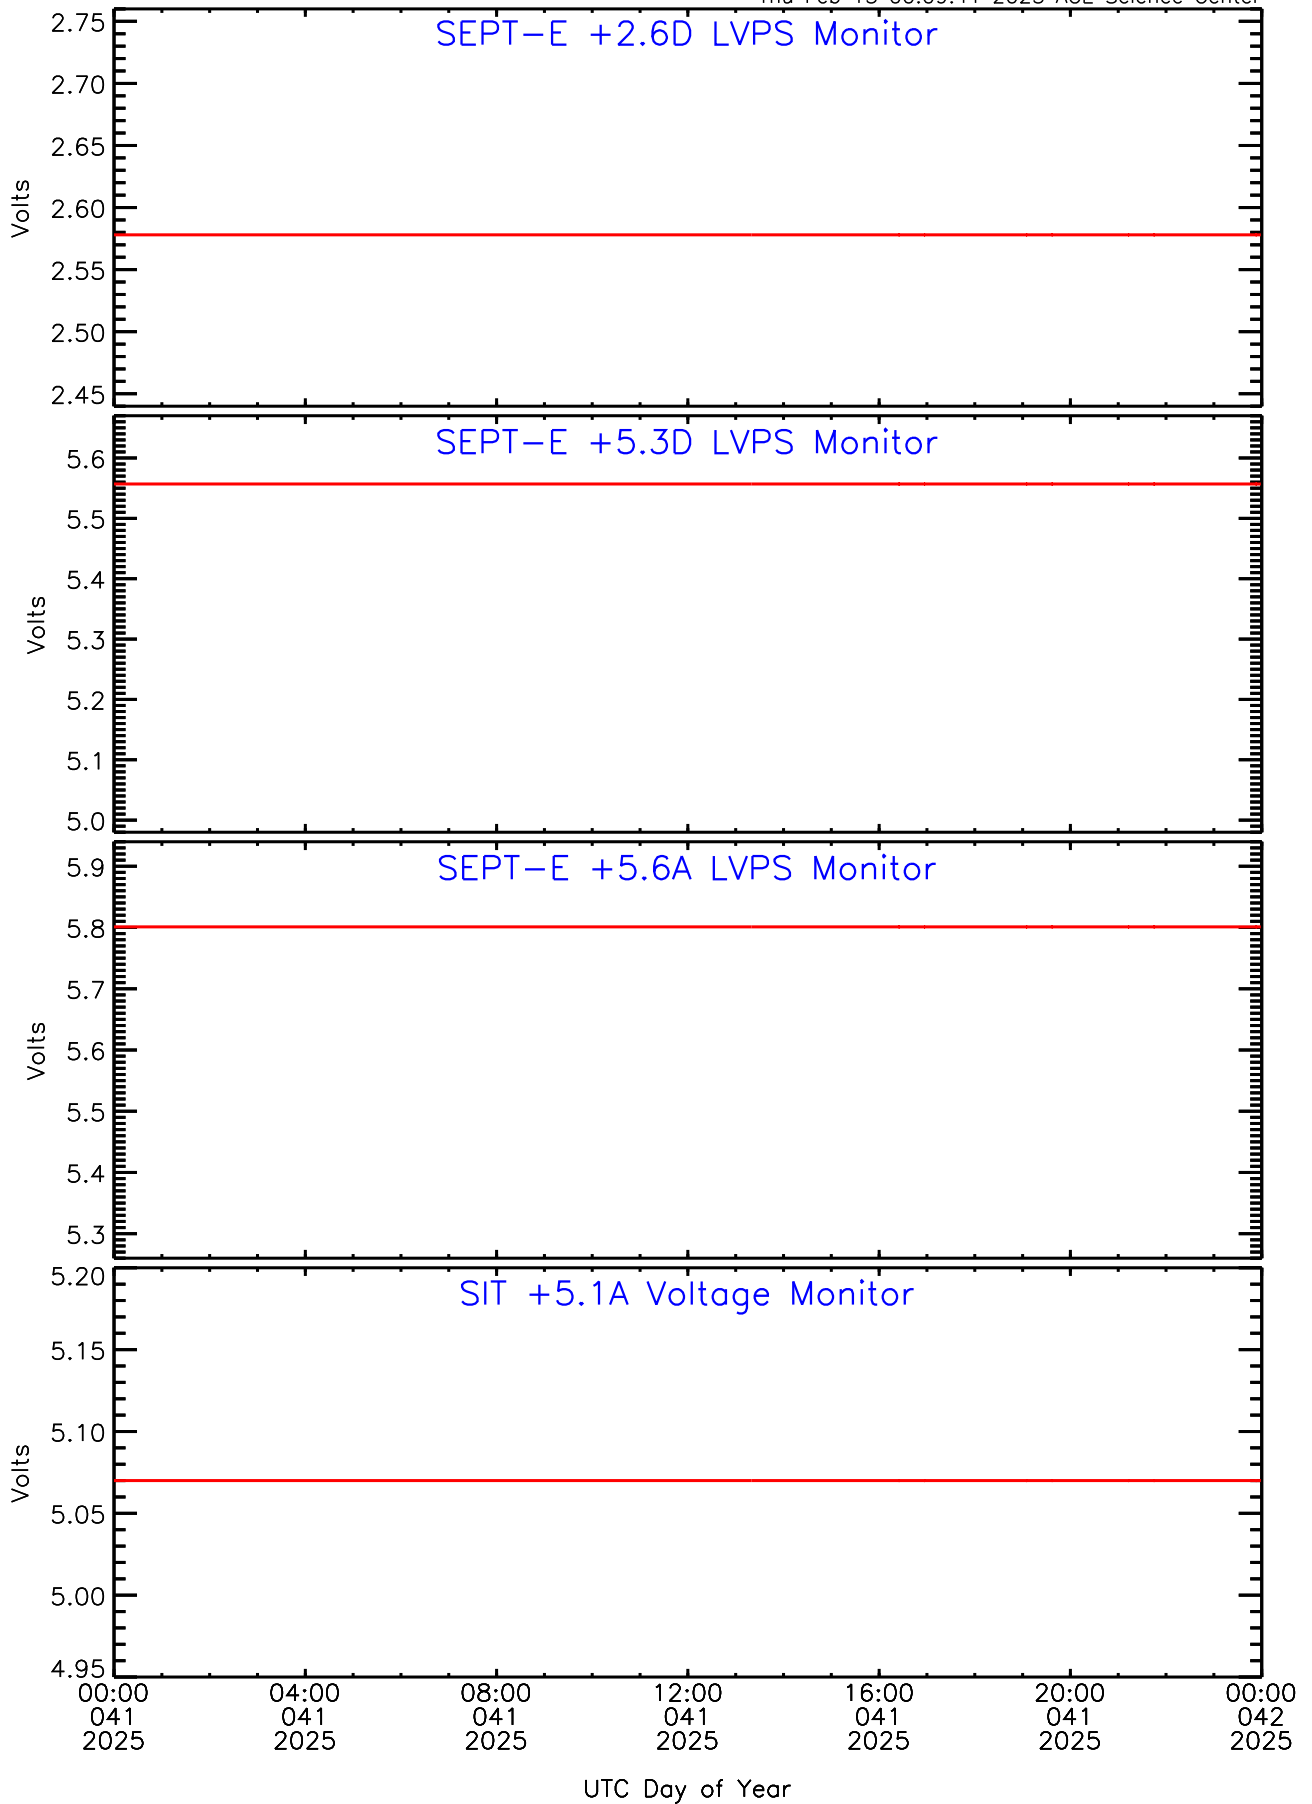

SEP-Central ahead Housekeeping Data for 2025-041

Thu Feb 13 00:09:41 2025 ACE Science Center