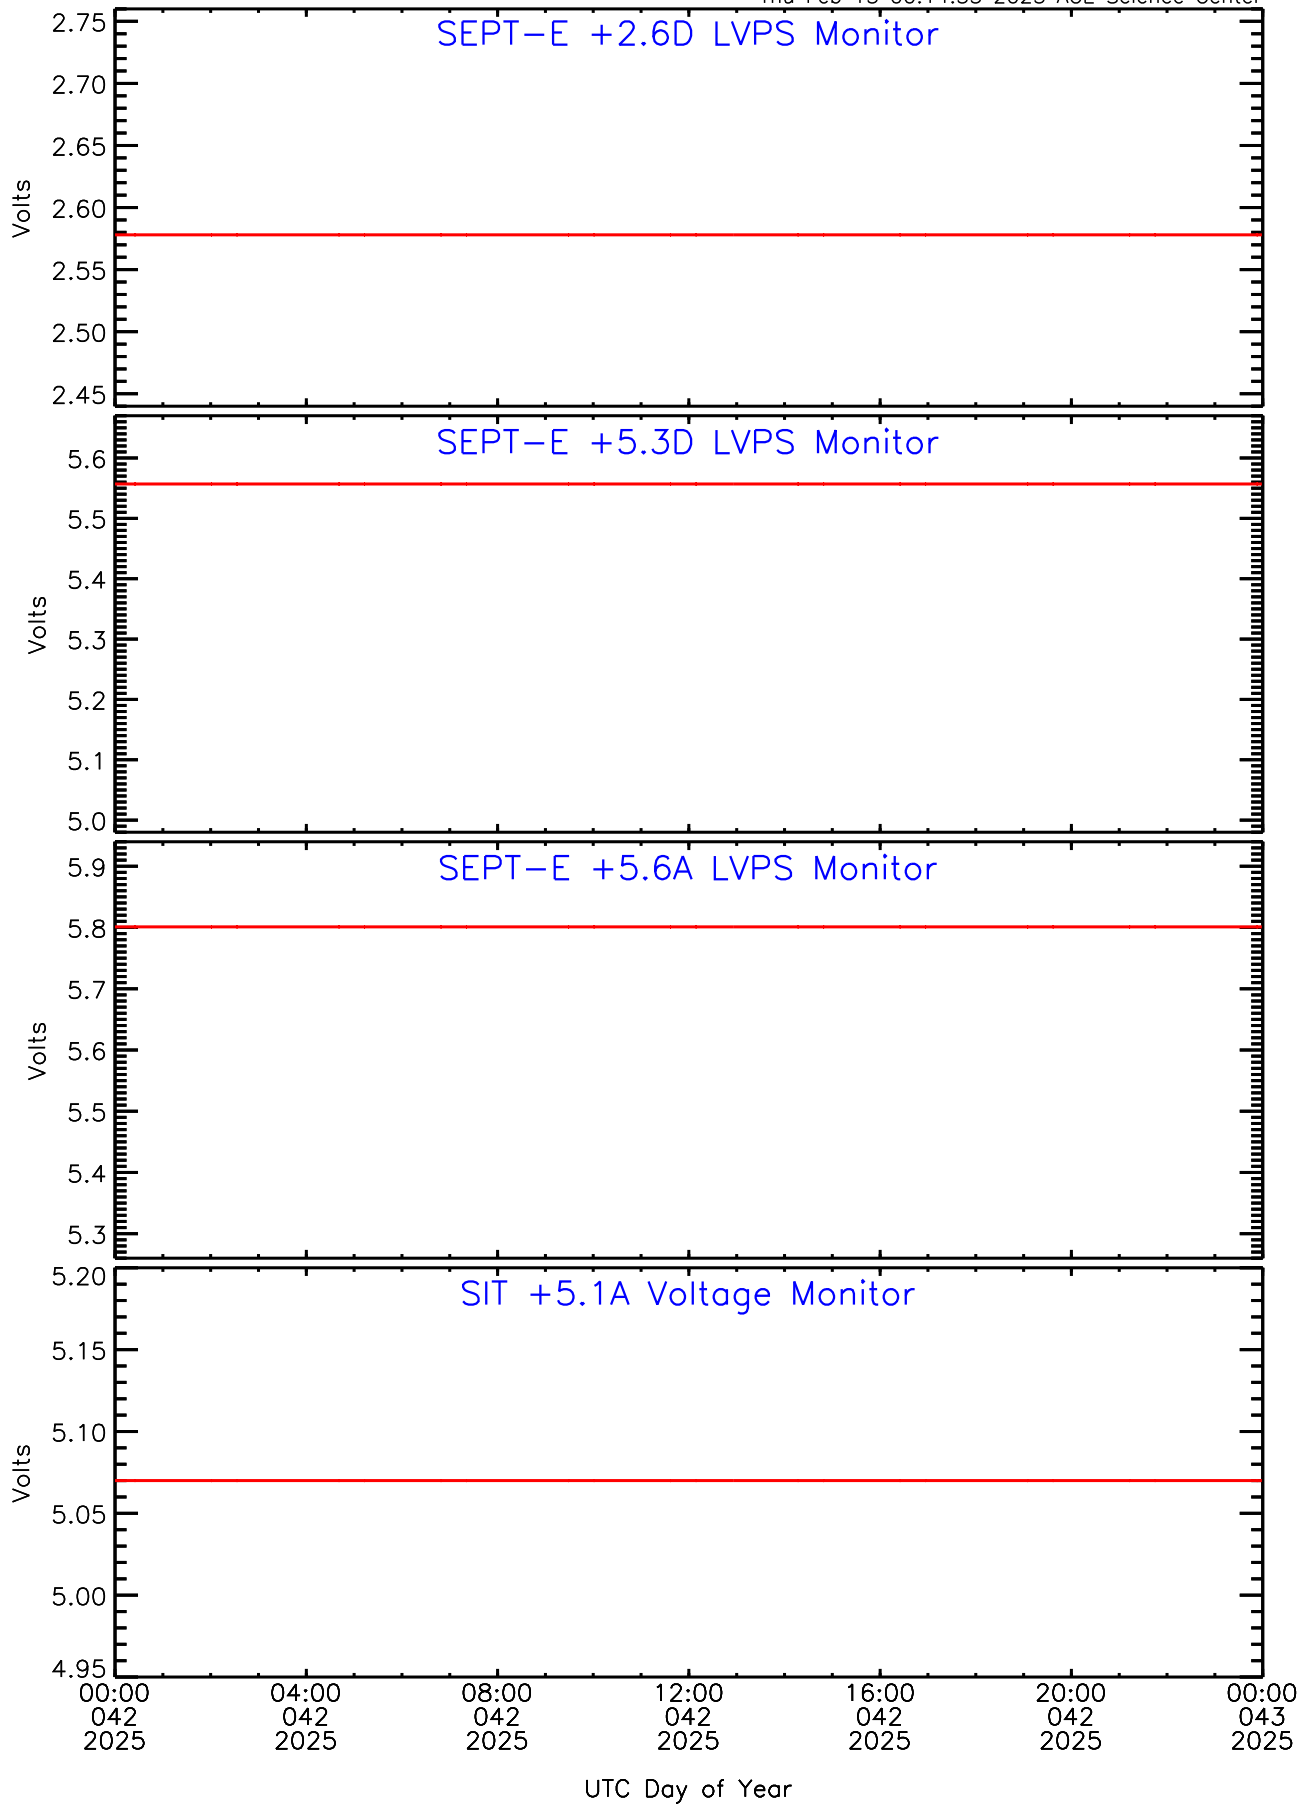

Thu Feb 13 00:14:35 2025 ACE Science Center

SEP-Central ahead Housekeeping Data for 2025-042

Thu Feb 13 00:14:35 2025 ACE Science Center

SEP-Central ahead Housekeeping Data for 2025-042

Thu Feb 13 00:14:35 2025 ACE Science Center