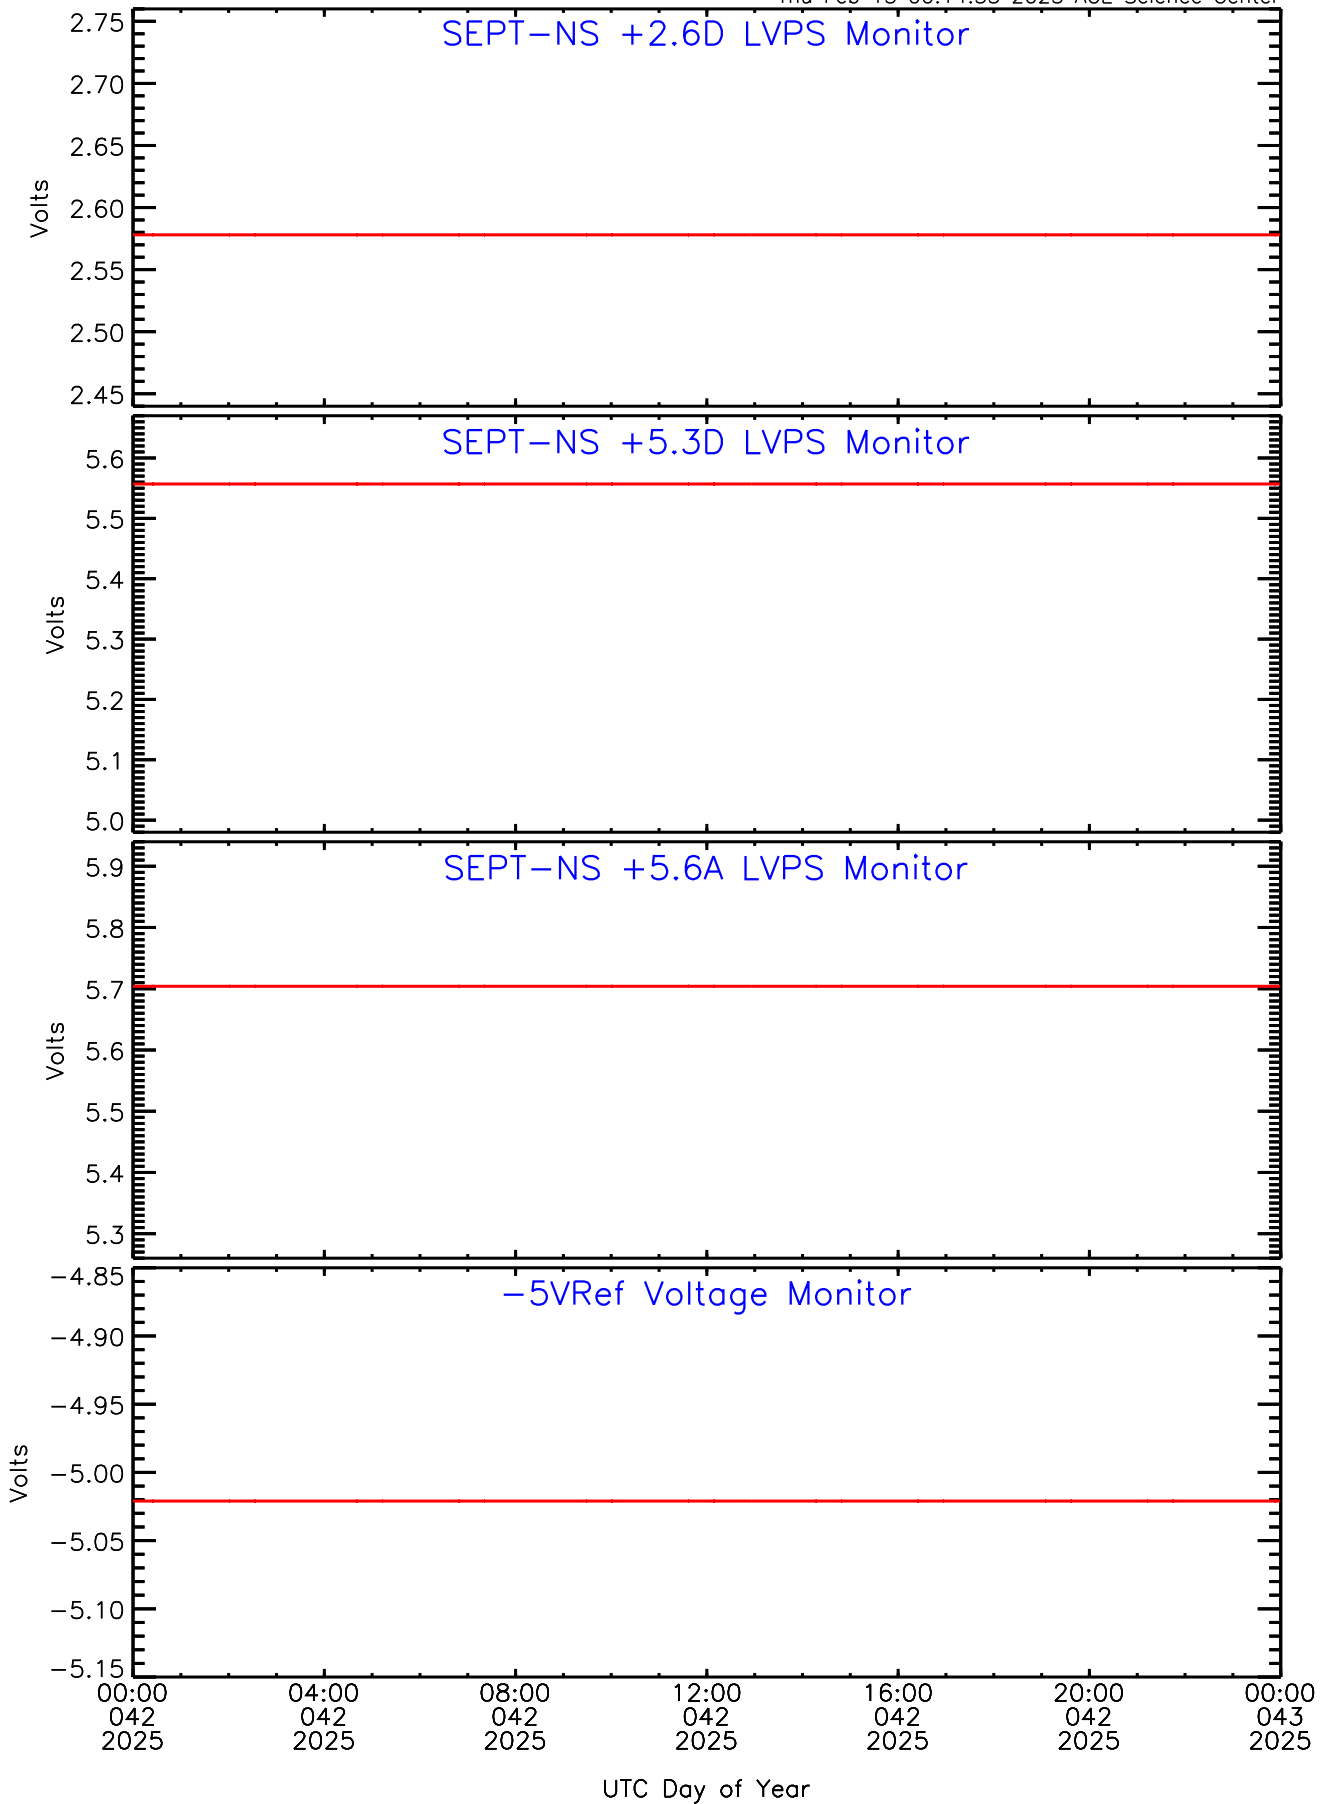

SEP-Central ahead Housekeeping Data for 2025-042

Thu Feb 13 00:14:35 2025 ACE Science Center

SEP-Central ahead Housekeeping Data for 2025-042

Thu Feb 13 00:14:35 2025 ACE Science Center

SEP-Central ahead Housekeeping Data for 2025-042

Thu Feb 13 00:14:35 2025 ACE Science Center

SEP-Central ahead Housekeeping Data for 2025-042

Thu Feb 13 00:14:35 2025 ACE Science Center

SEP-Central ahead Housekeeping Data for 2025-042

Thu Feb 13 00:14:35 2025 ACE Science Center