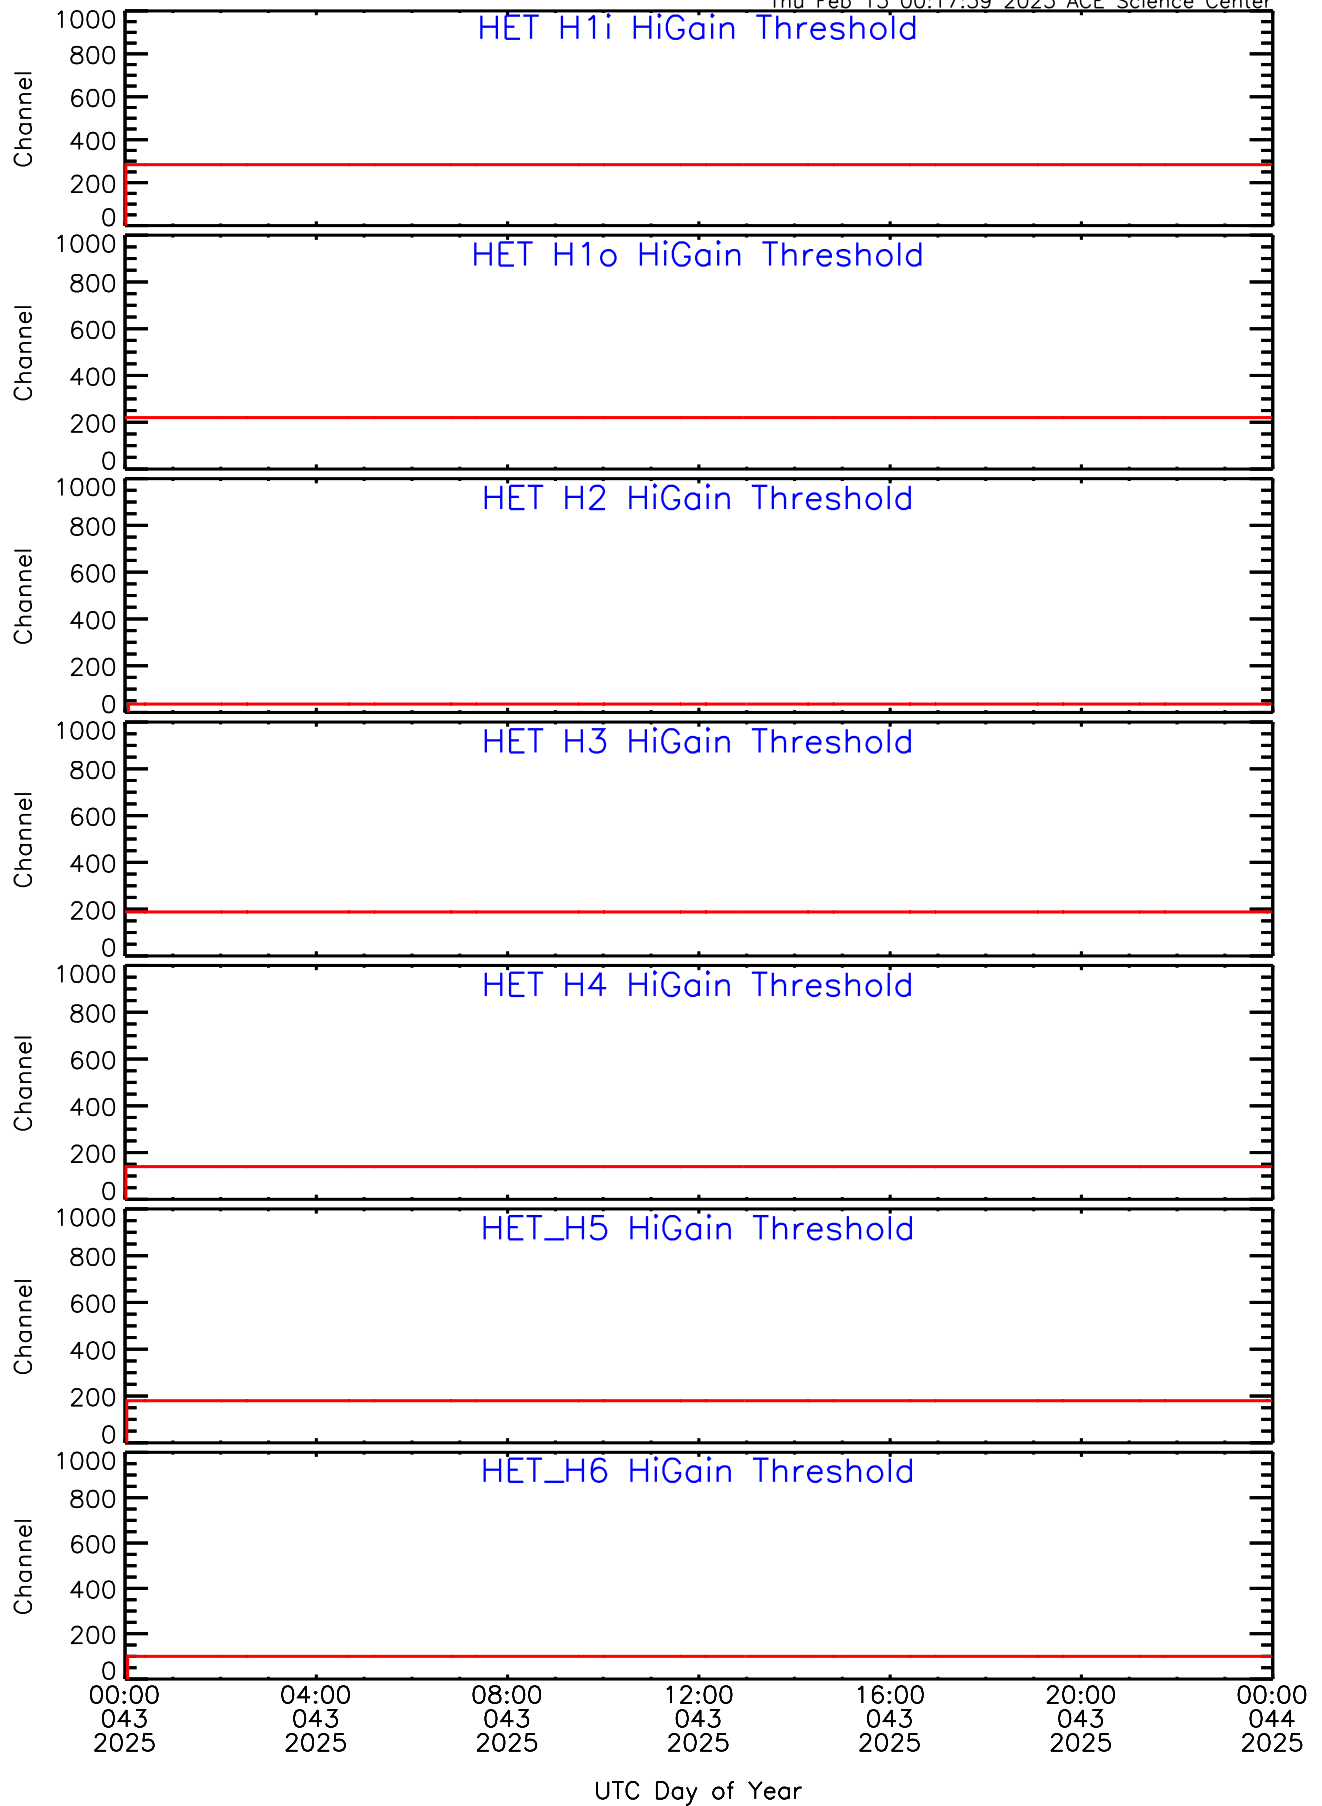

HET ahead Housekeeping Data for 2025-043

Thu Feb 13 00:17:39 2025 ACE Science Center

HET ahead Housekeeping Data for 2025-043

Thu Feb 13 00:17:39 2025 ACE Science Center

HET ahead Housekeeping Data for 2025-043

Thu Feb 13 00:17:40 2025 ACE Science Center

HET ahead Housekeeping Data for 2025-043

Thu Feb 13 00:17:40 2025 ACE Science Center