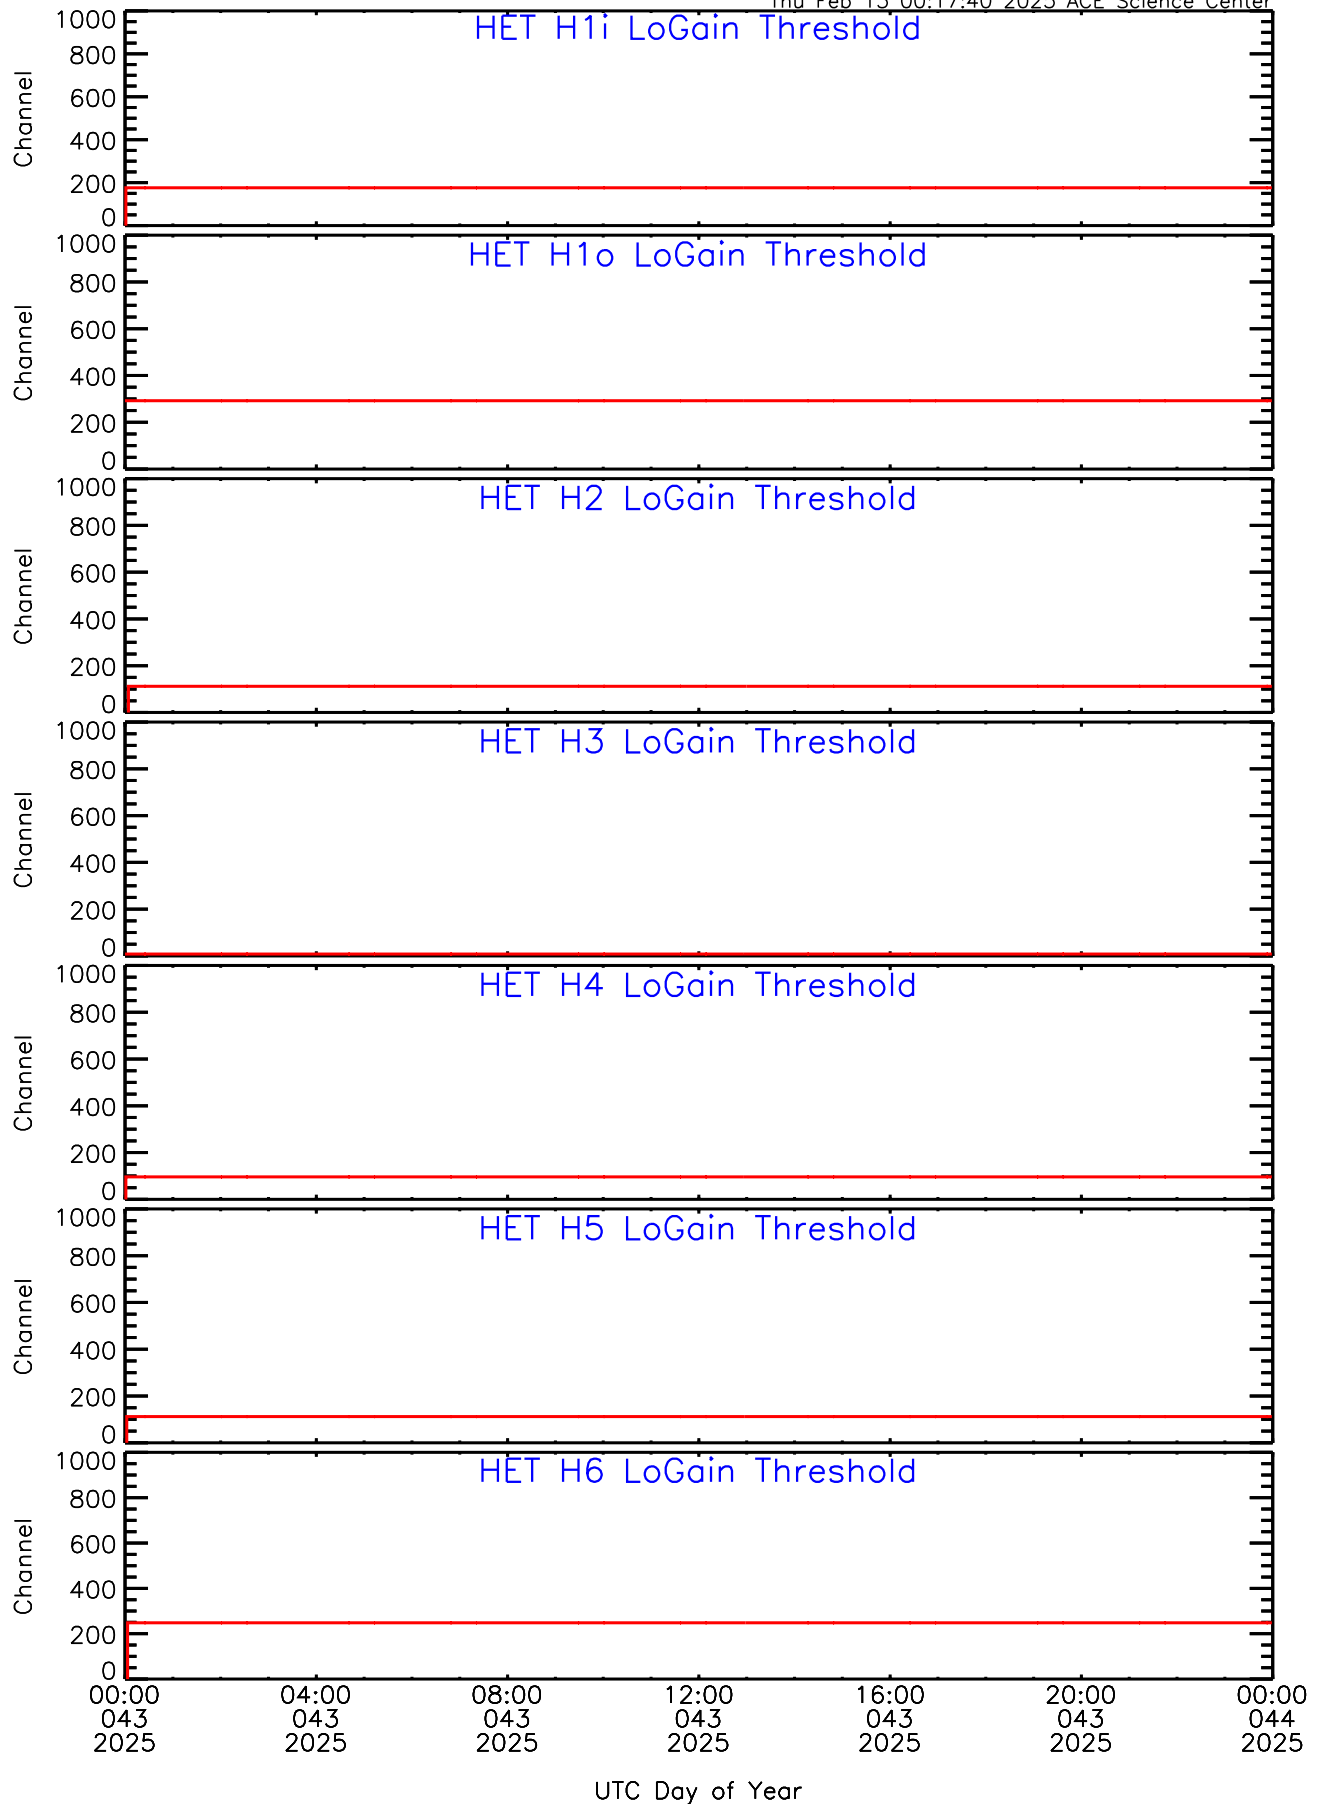

HET ahead Housekeeping Data for 2025-043

Thu Feb 13 00:17:39 2025 ACE Science Center

HET ahead Housekeeping Data for 2025-043

Thu Feb 13 00:17:39 2025 ACE Science Center

HET ahead Housekeeping Data for 2025-043

Thu Feb 13 00:17:40 2025 ACE Science Center

HET ahead Housekeeping Data for 2025-043

Thu Feb 13 00:17:40 2025 ACE Science Center