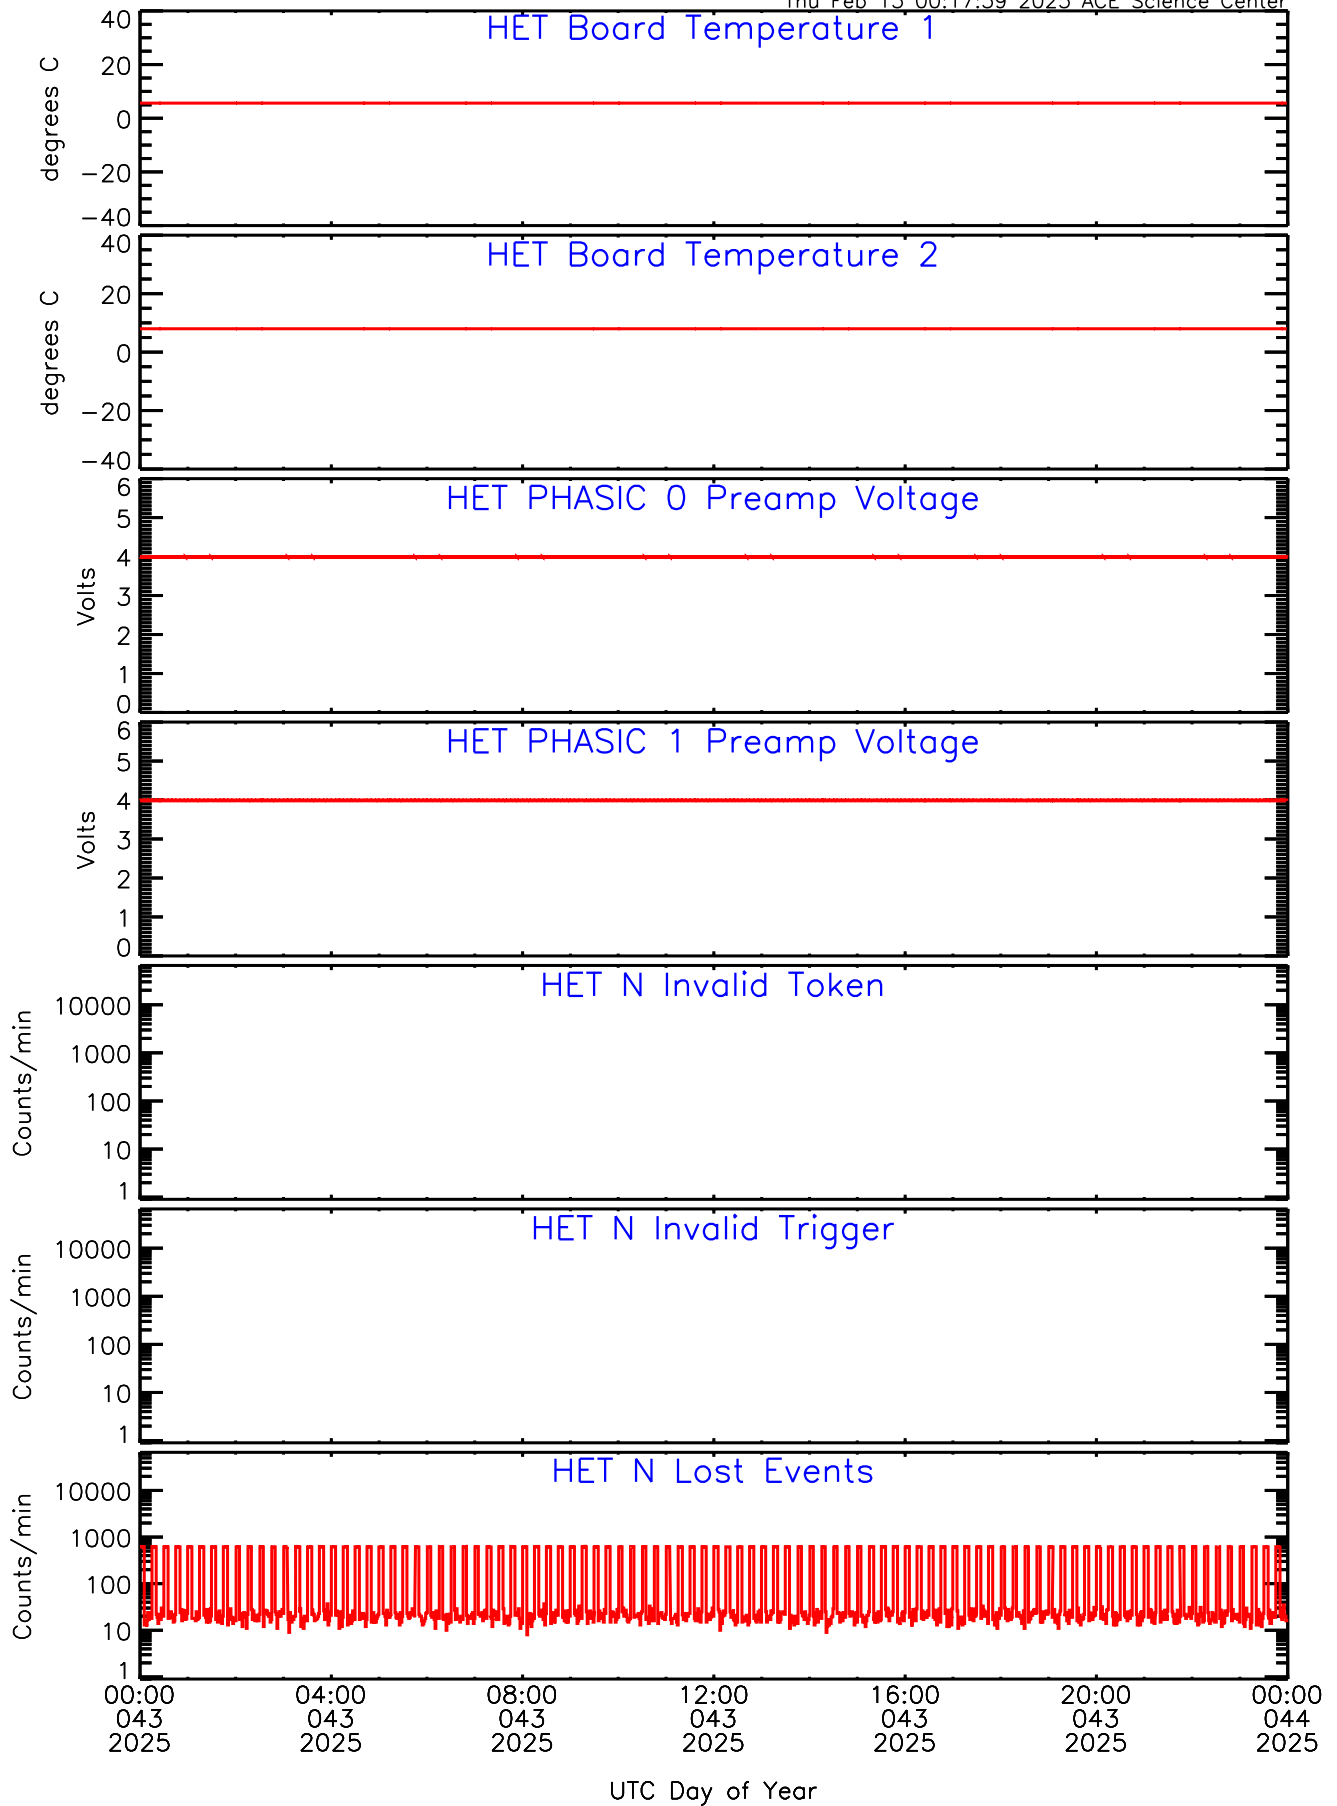

HET ahead Housekeeping Data for 2025-043

Thu Feb 13 00:17:39 2025 ACE Science Center