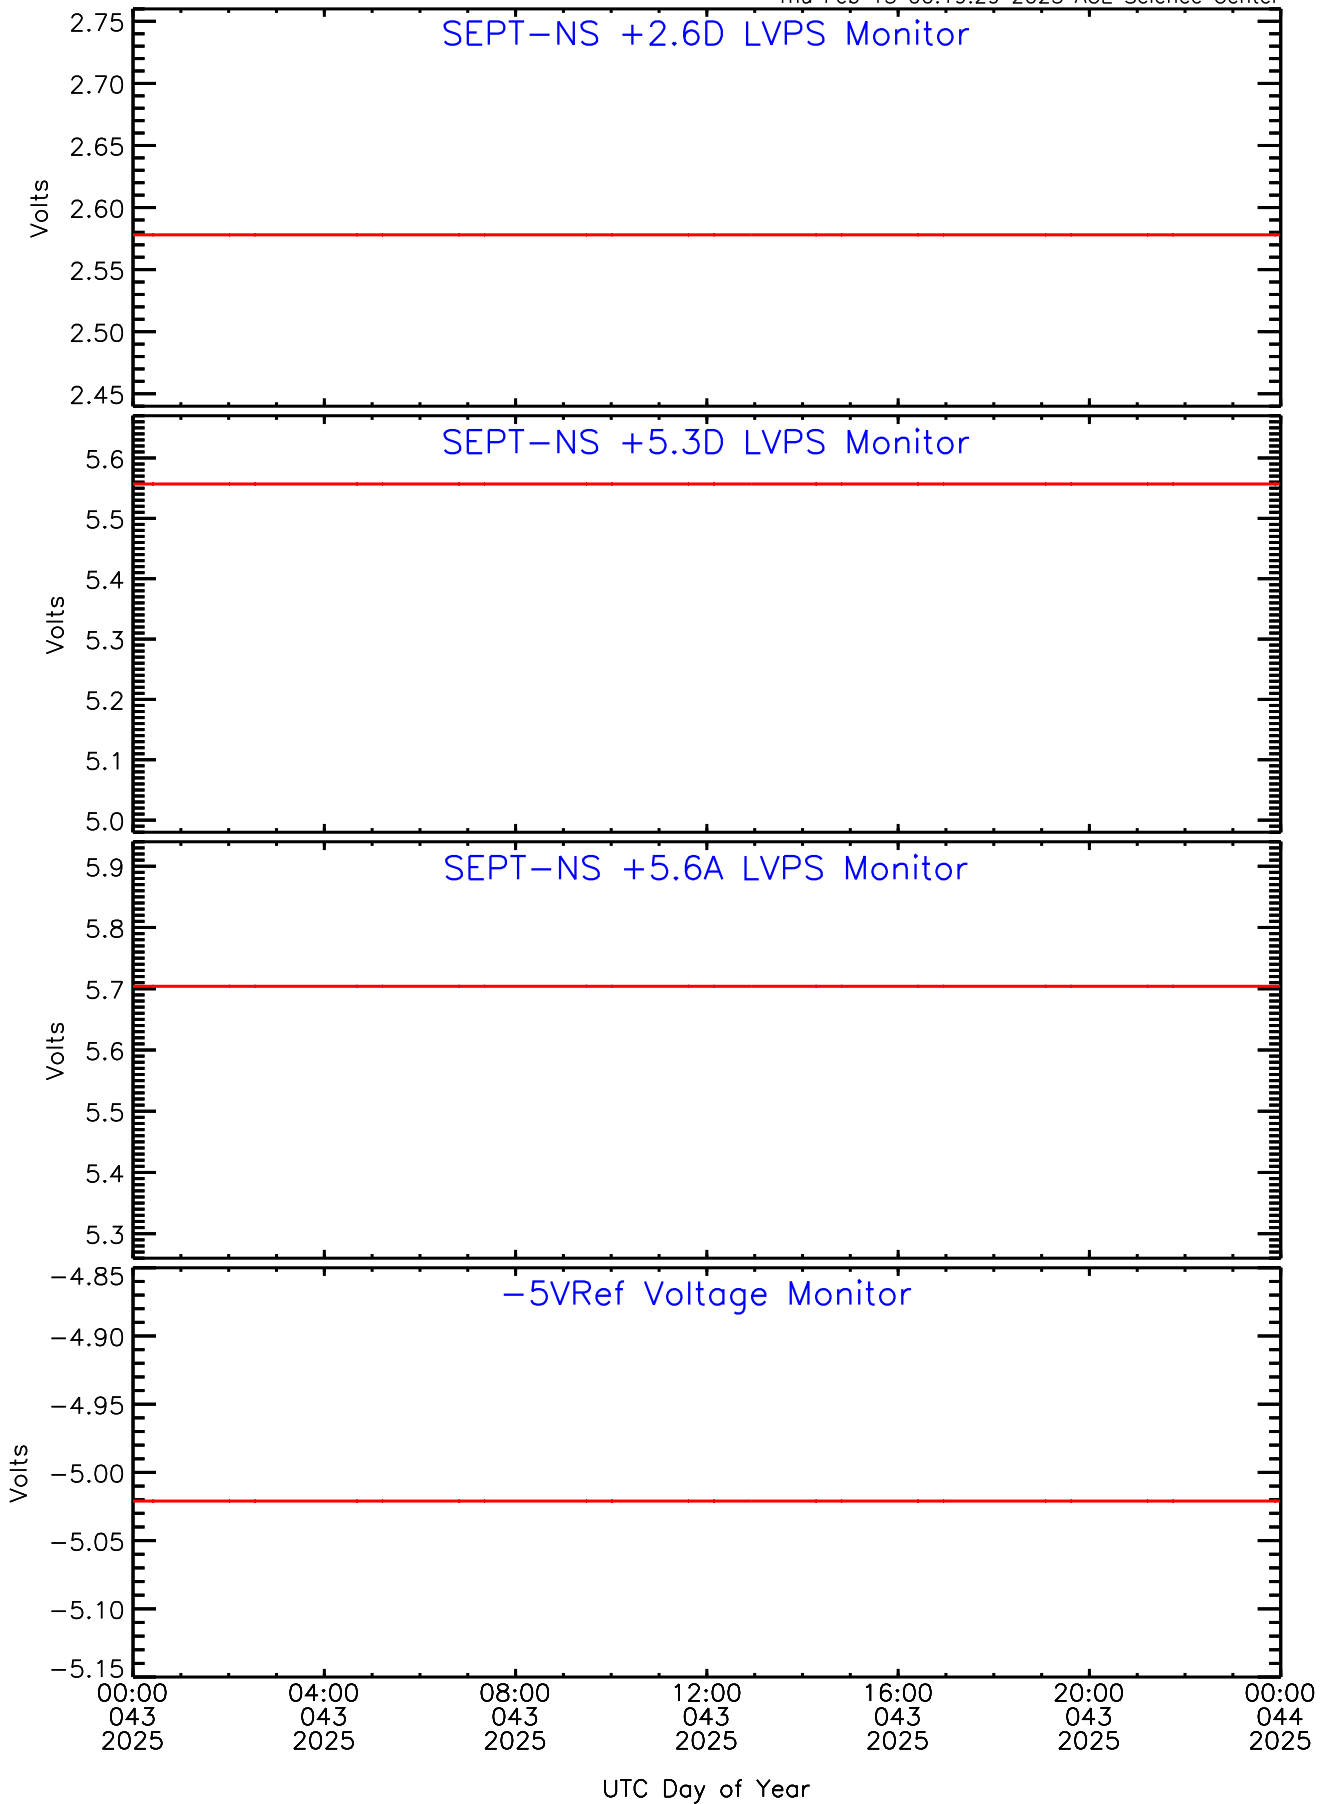

SEP-Central ahead Housekeeping Data for 2025-043

Thu Feb 13 00:19:29 2025 ACE Science Center