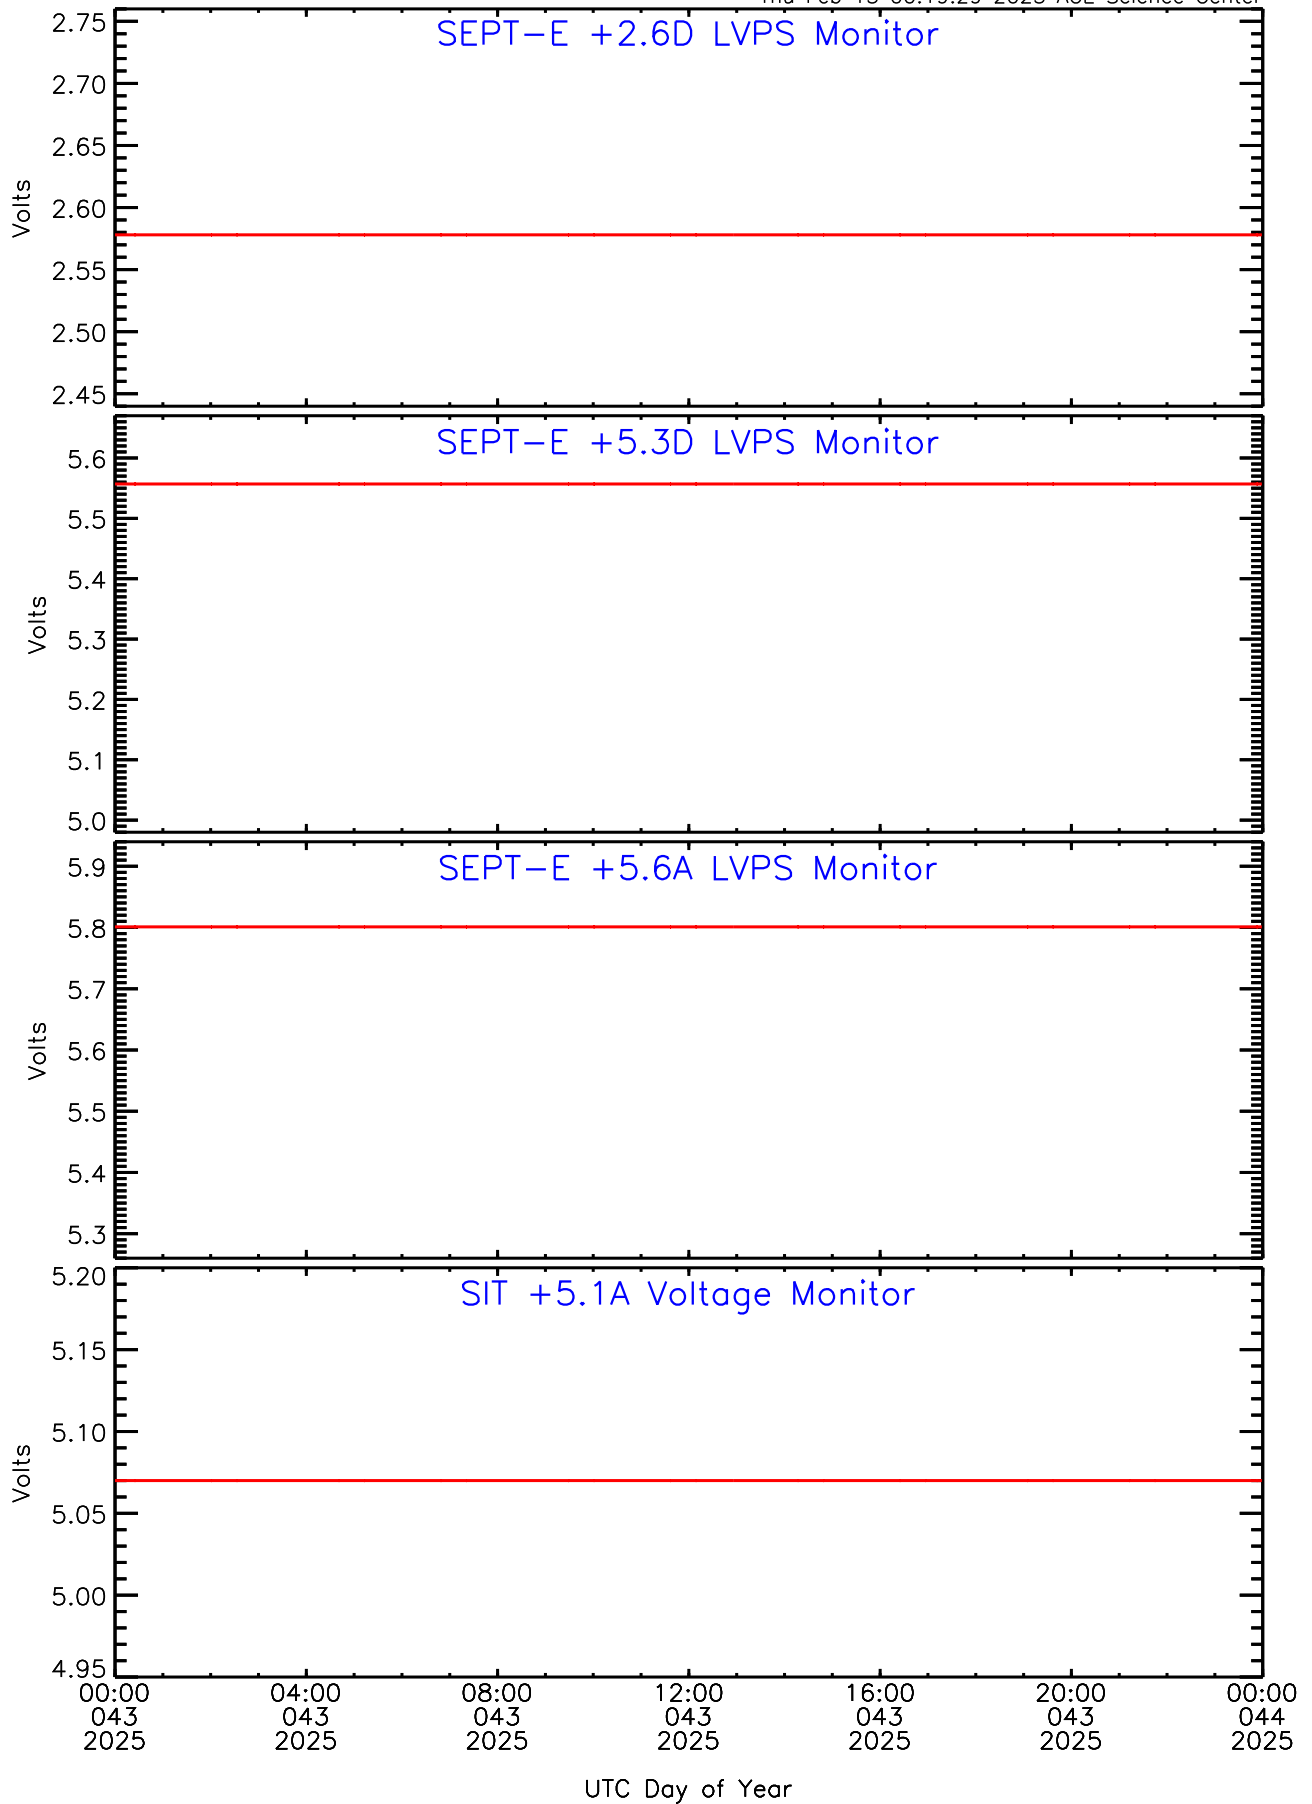

Thu Feb 13 00:19:29 2025 ACE Science Center

SEP-Central ahead Housekeeping Data for 2025-043

Thu Feb 13 00:19:29 2025 ACE Science Center

SEP-Central ahead Housekeeping Data for 2025-043

Thu Feb 13 00:19:29 2025 ACE Science Center