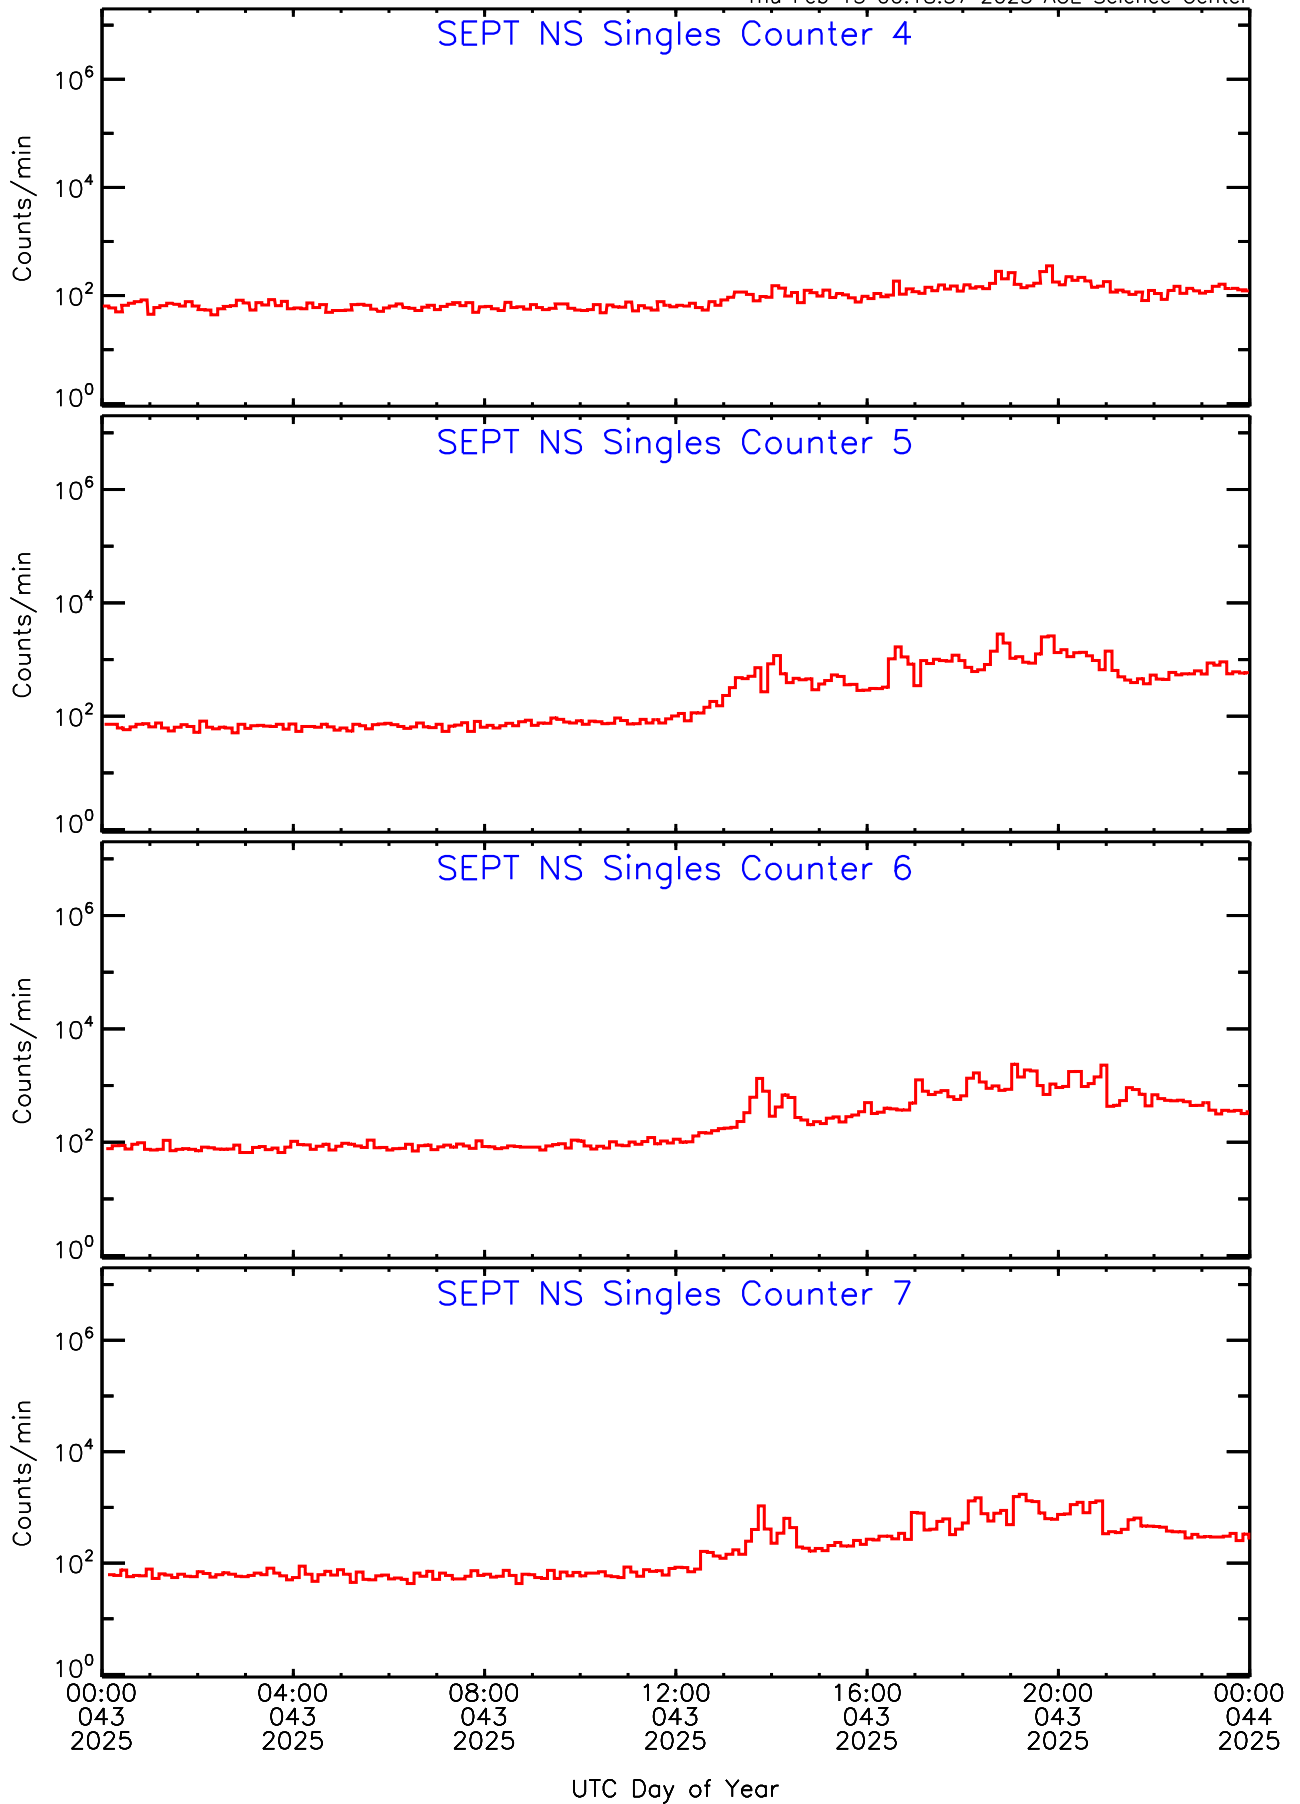

Thu Feb 13 00:18:37 2025 ACE Science Center

SEPT ahead Housekeeping Data for 2025-043

Thu Feb 13 00:18:37 2025 ACE Science Center

SEPT ahead Housekeeping Data for 2025-043

Thu Feb 13 00:18:37 2025 ACE Science Center

SEPT ahead Housekeeping Data for 2025-043

Thu Feb 13 00:18:37 2025 ACE Science Center

SEPT ahead Housekeeping Data for 2025-043

Thu Feb 13 00:18:37 2025 ACE Science Center

SEPT ahead Housekeeping Data for 2025-043