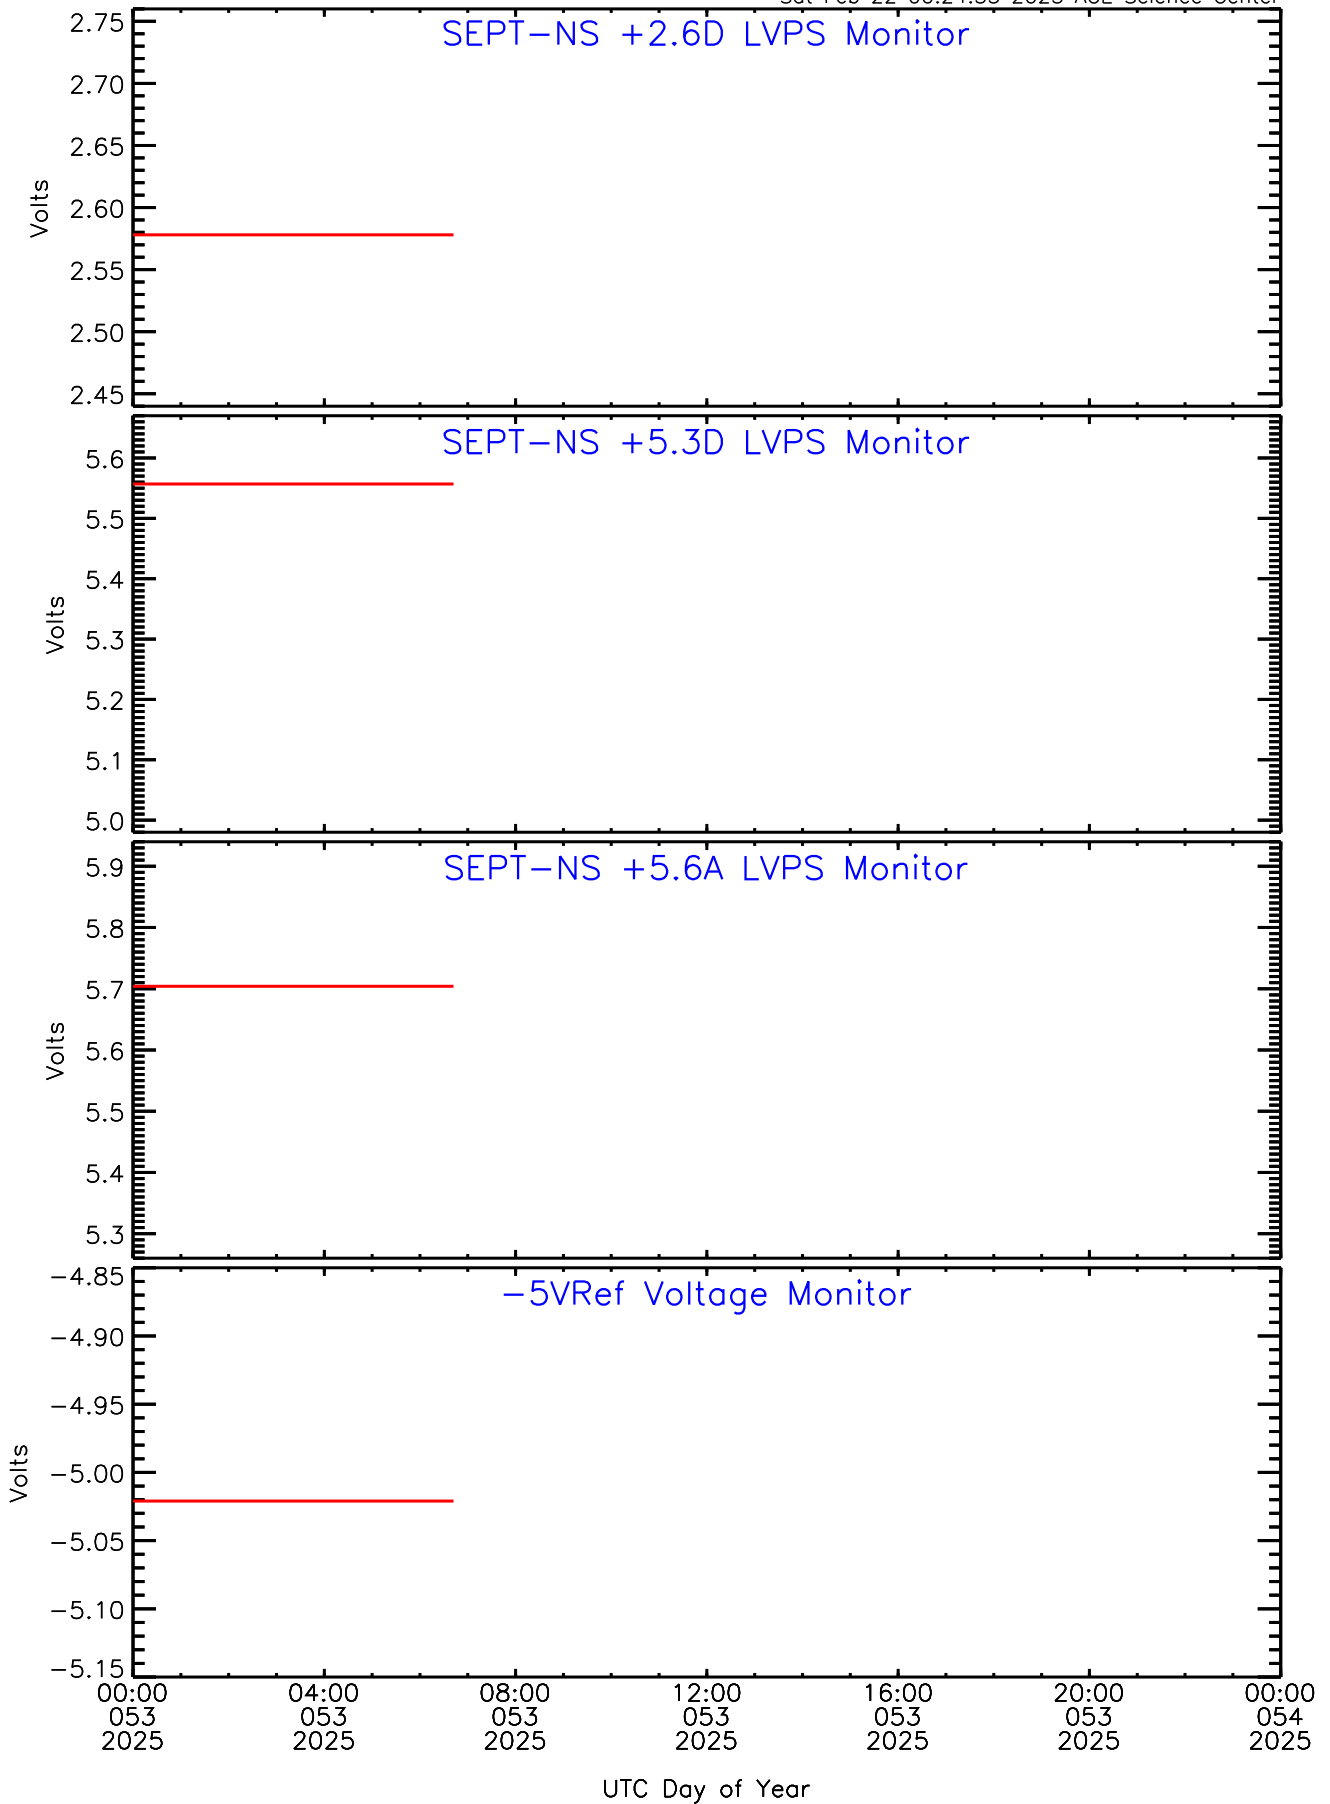

SEP-Central ahead Housekeeping Data for 2025-053

Sat Feb 22 00:24:33 2025 ACE Science Center