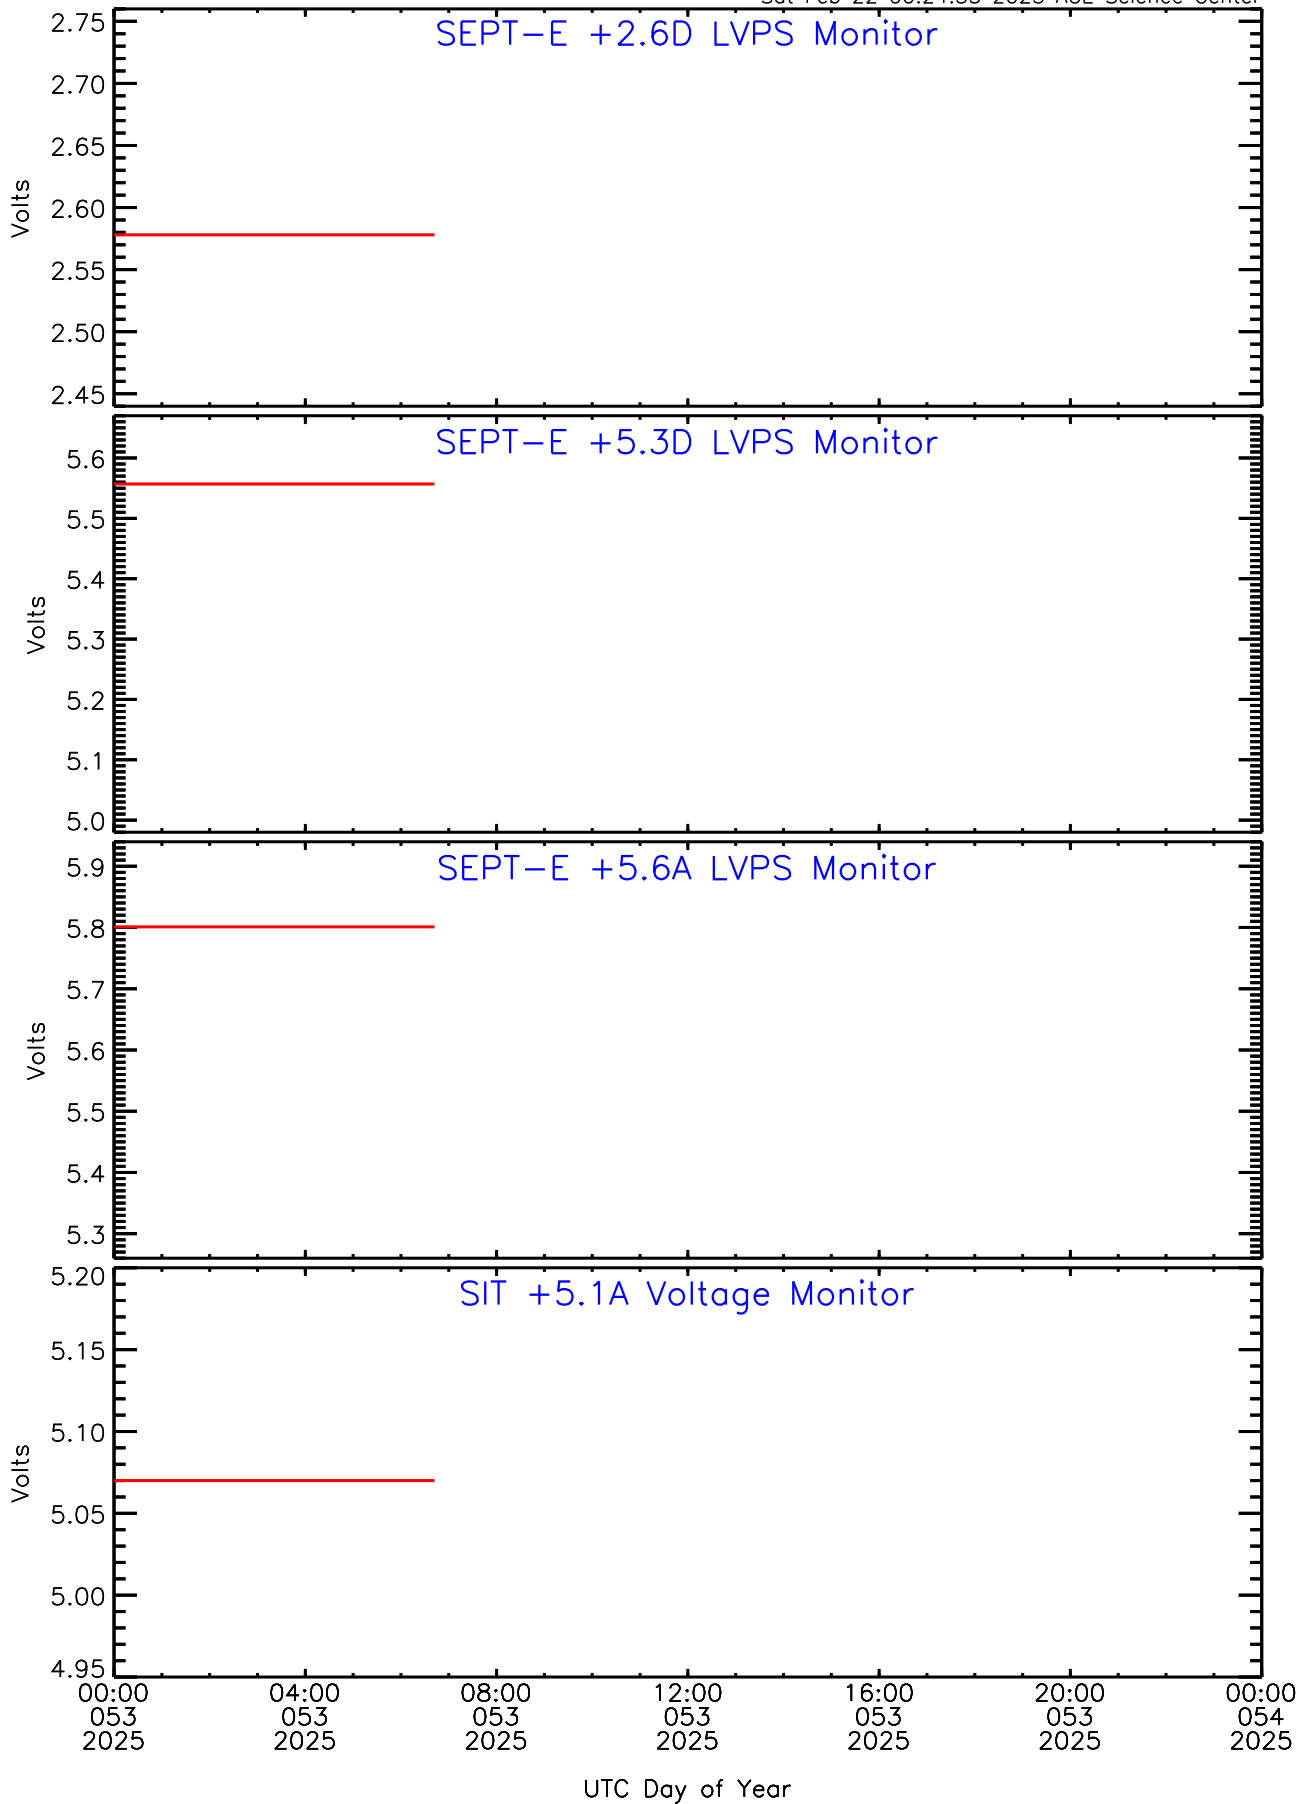

SEP-Central ahead Housekeeping Data for 2025-053

Sat Feb 22 00:24:33 2025 ACE Science Center