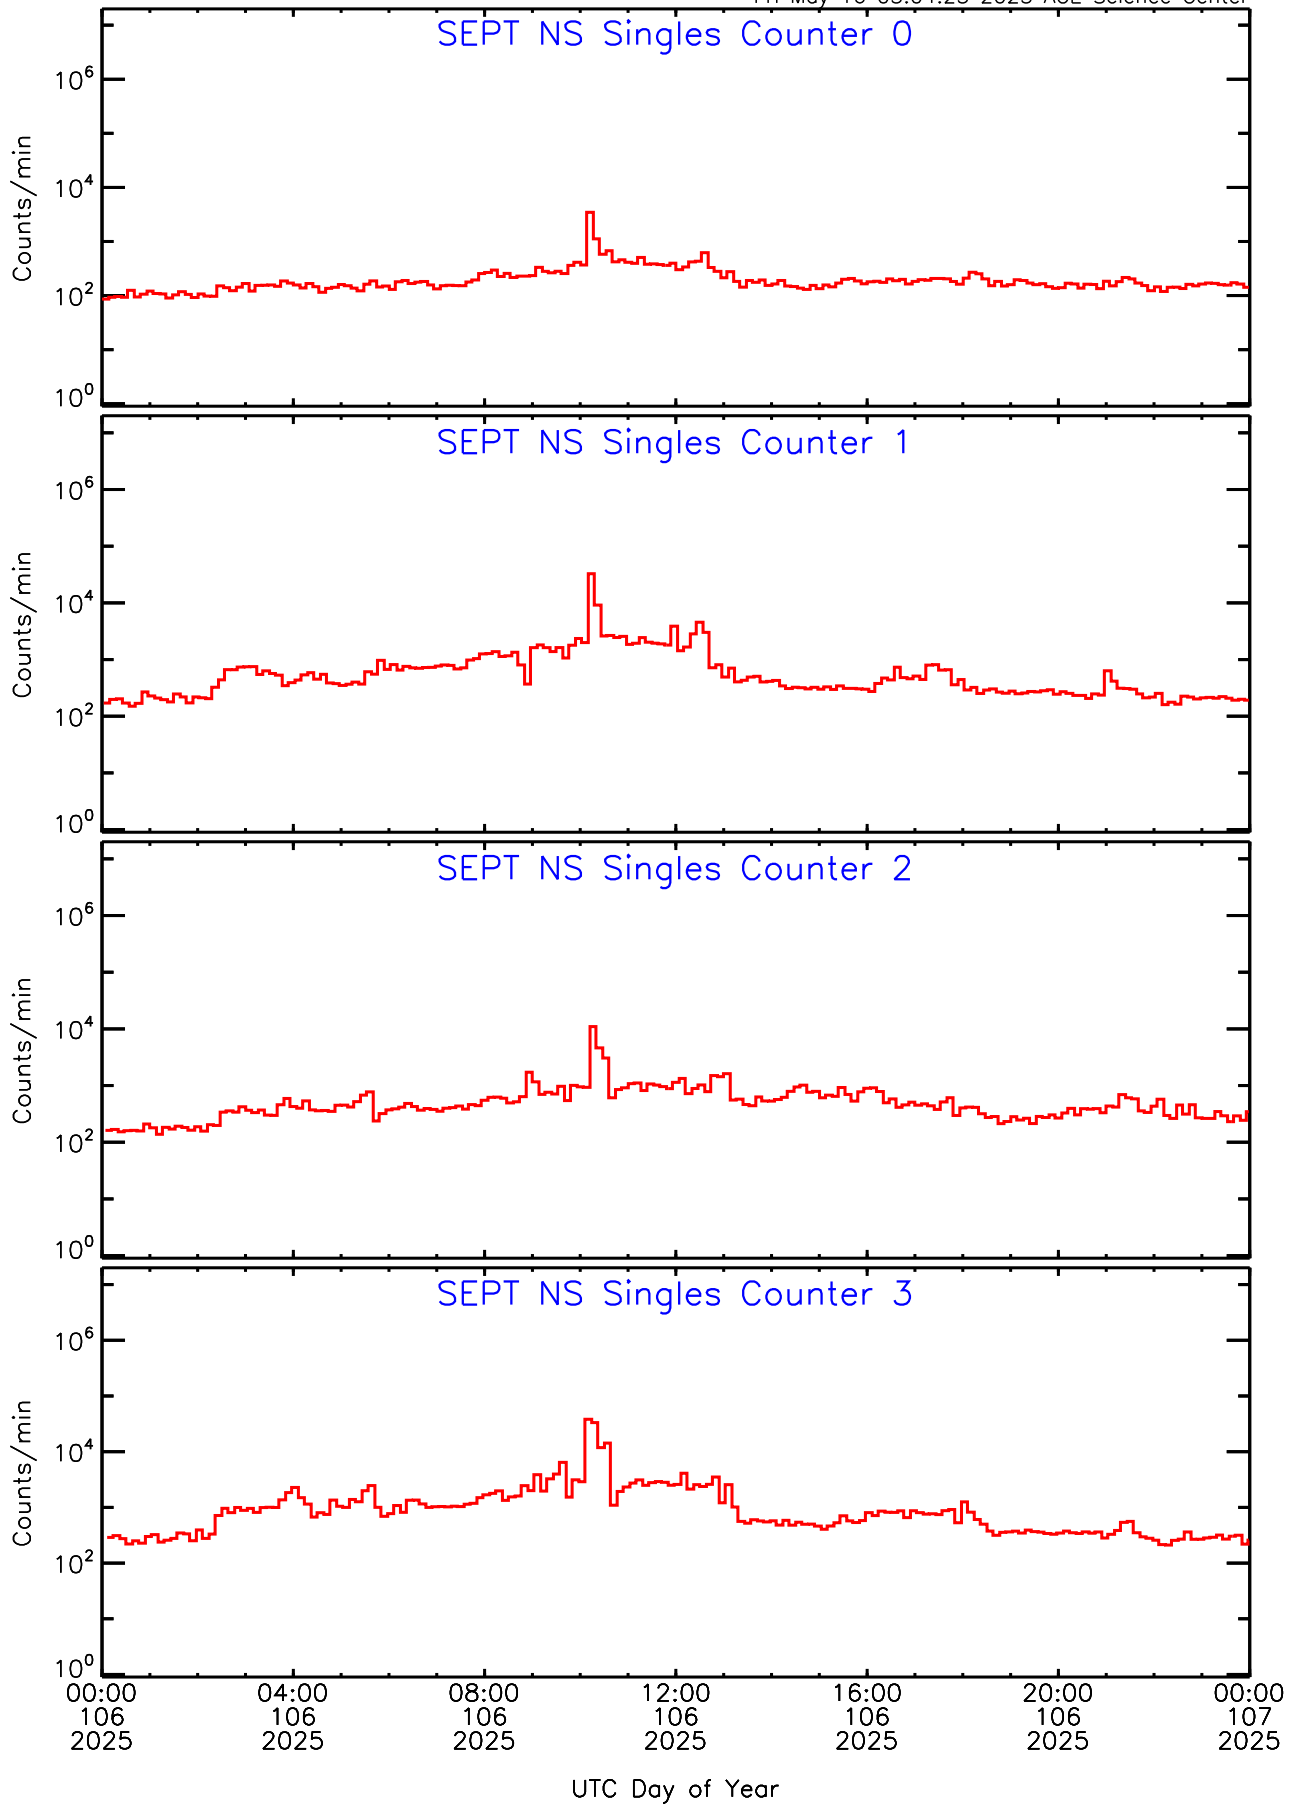

Fri May 16 03:04:23 2025 ACE Science Center

SEPT ahead Housekeeping Data for 2025-106

Fri May 16 03:04:23 2025 ACE Science Center

SEPT ahead Housekeeping Data for 2025-106

Fri May 16 03:04:23 2025 ACE Science Center

SEPT ahead Housekeeping Data for 2025-106

Fri May 16 03:04:23 2025 ACE Science Center

SEPT ahead Housekeeping Data for 2025-106

Fri May 16 03:04:23 2025 ACE Science Center

SEPT ahead Housekeeping Data for 2025-106