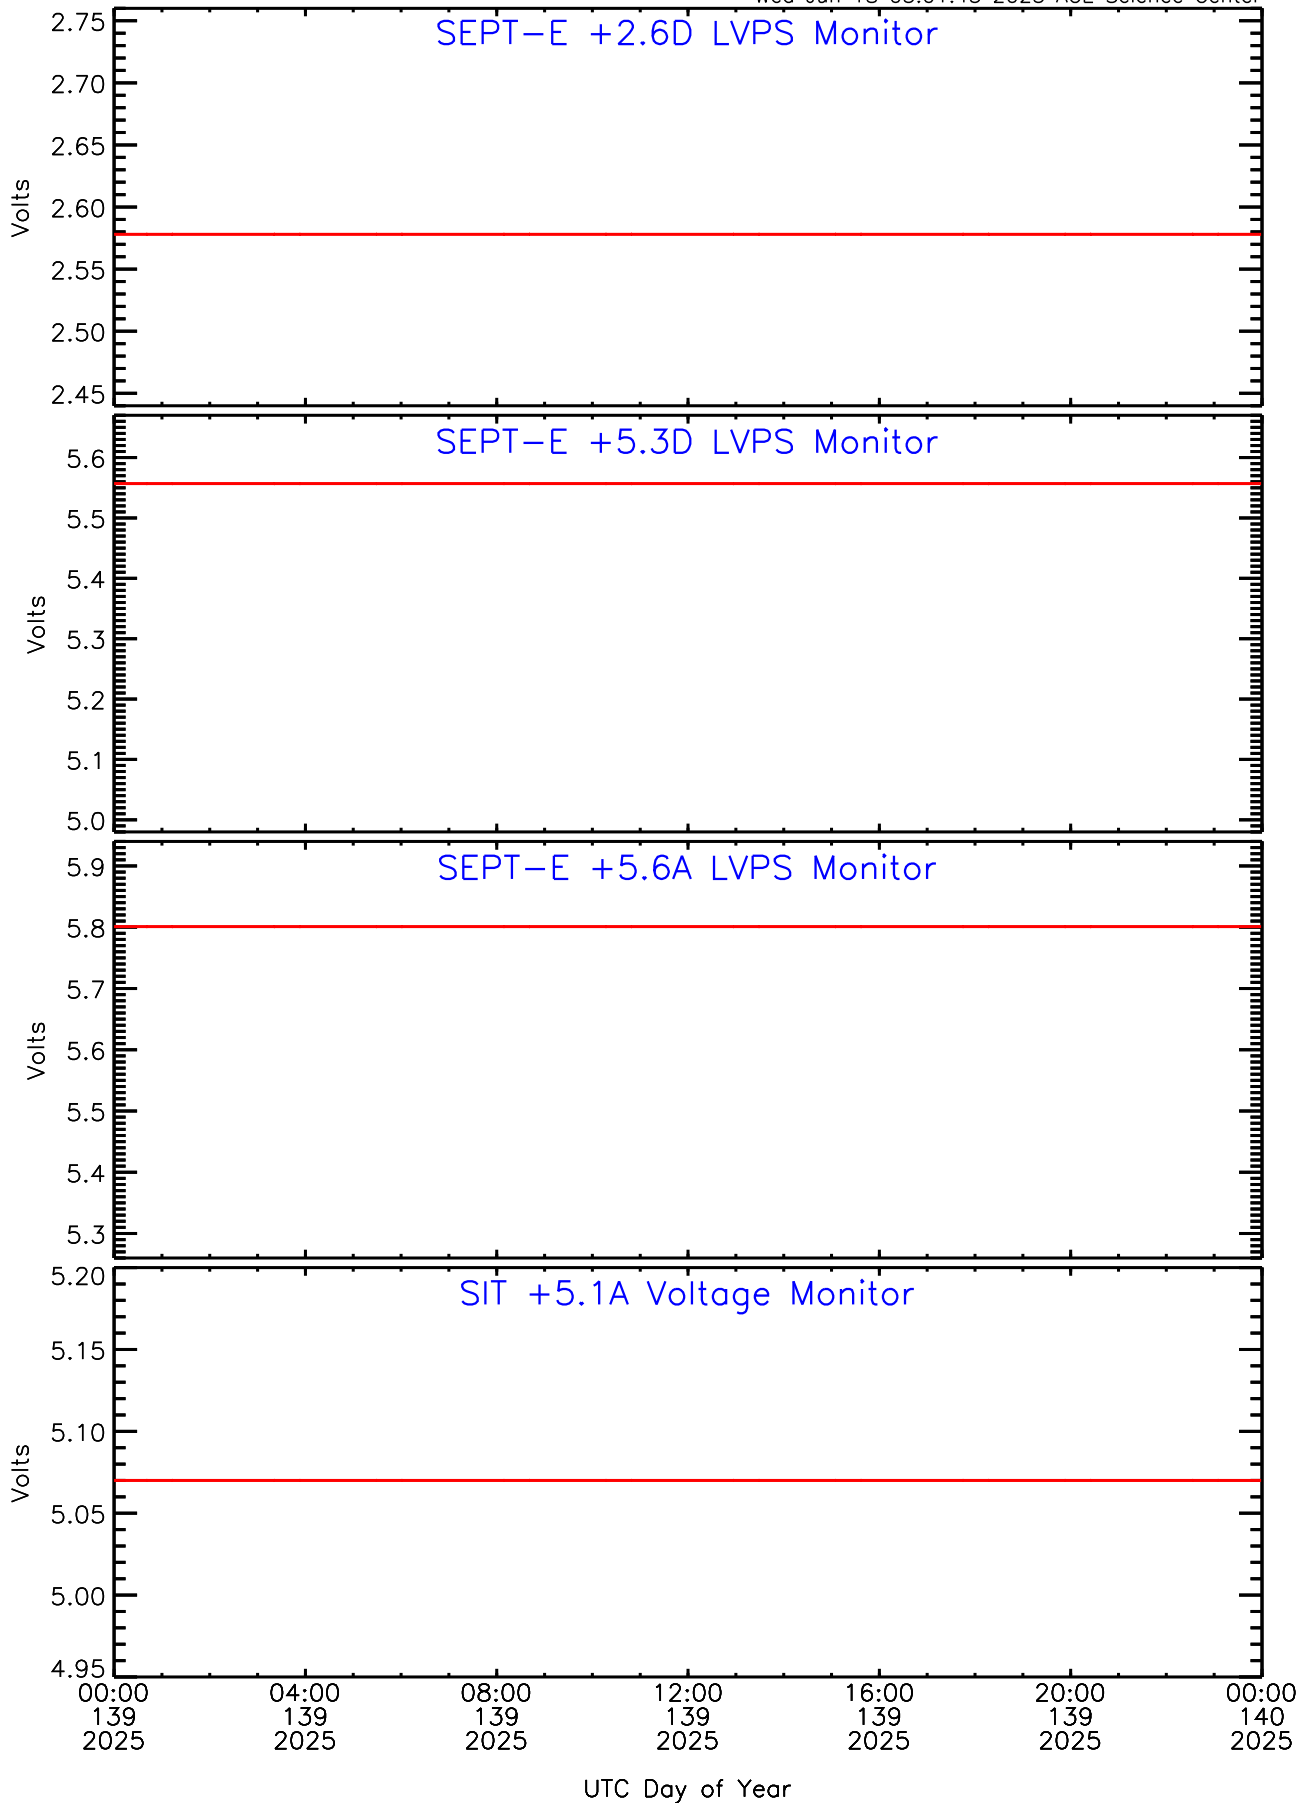

SEP-Central ahead Housekeeping Data for 2025-139

Wed Jun 18 03:01:43 2025 ACE Science Center