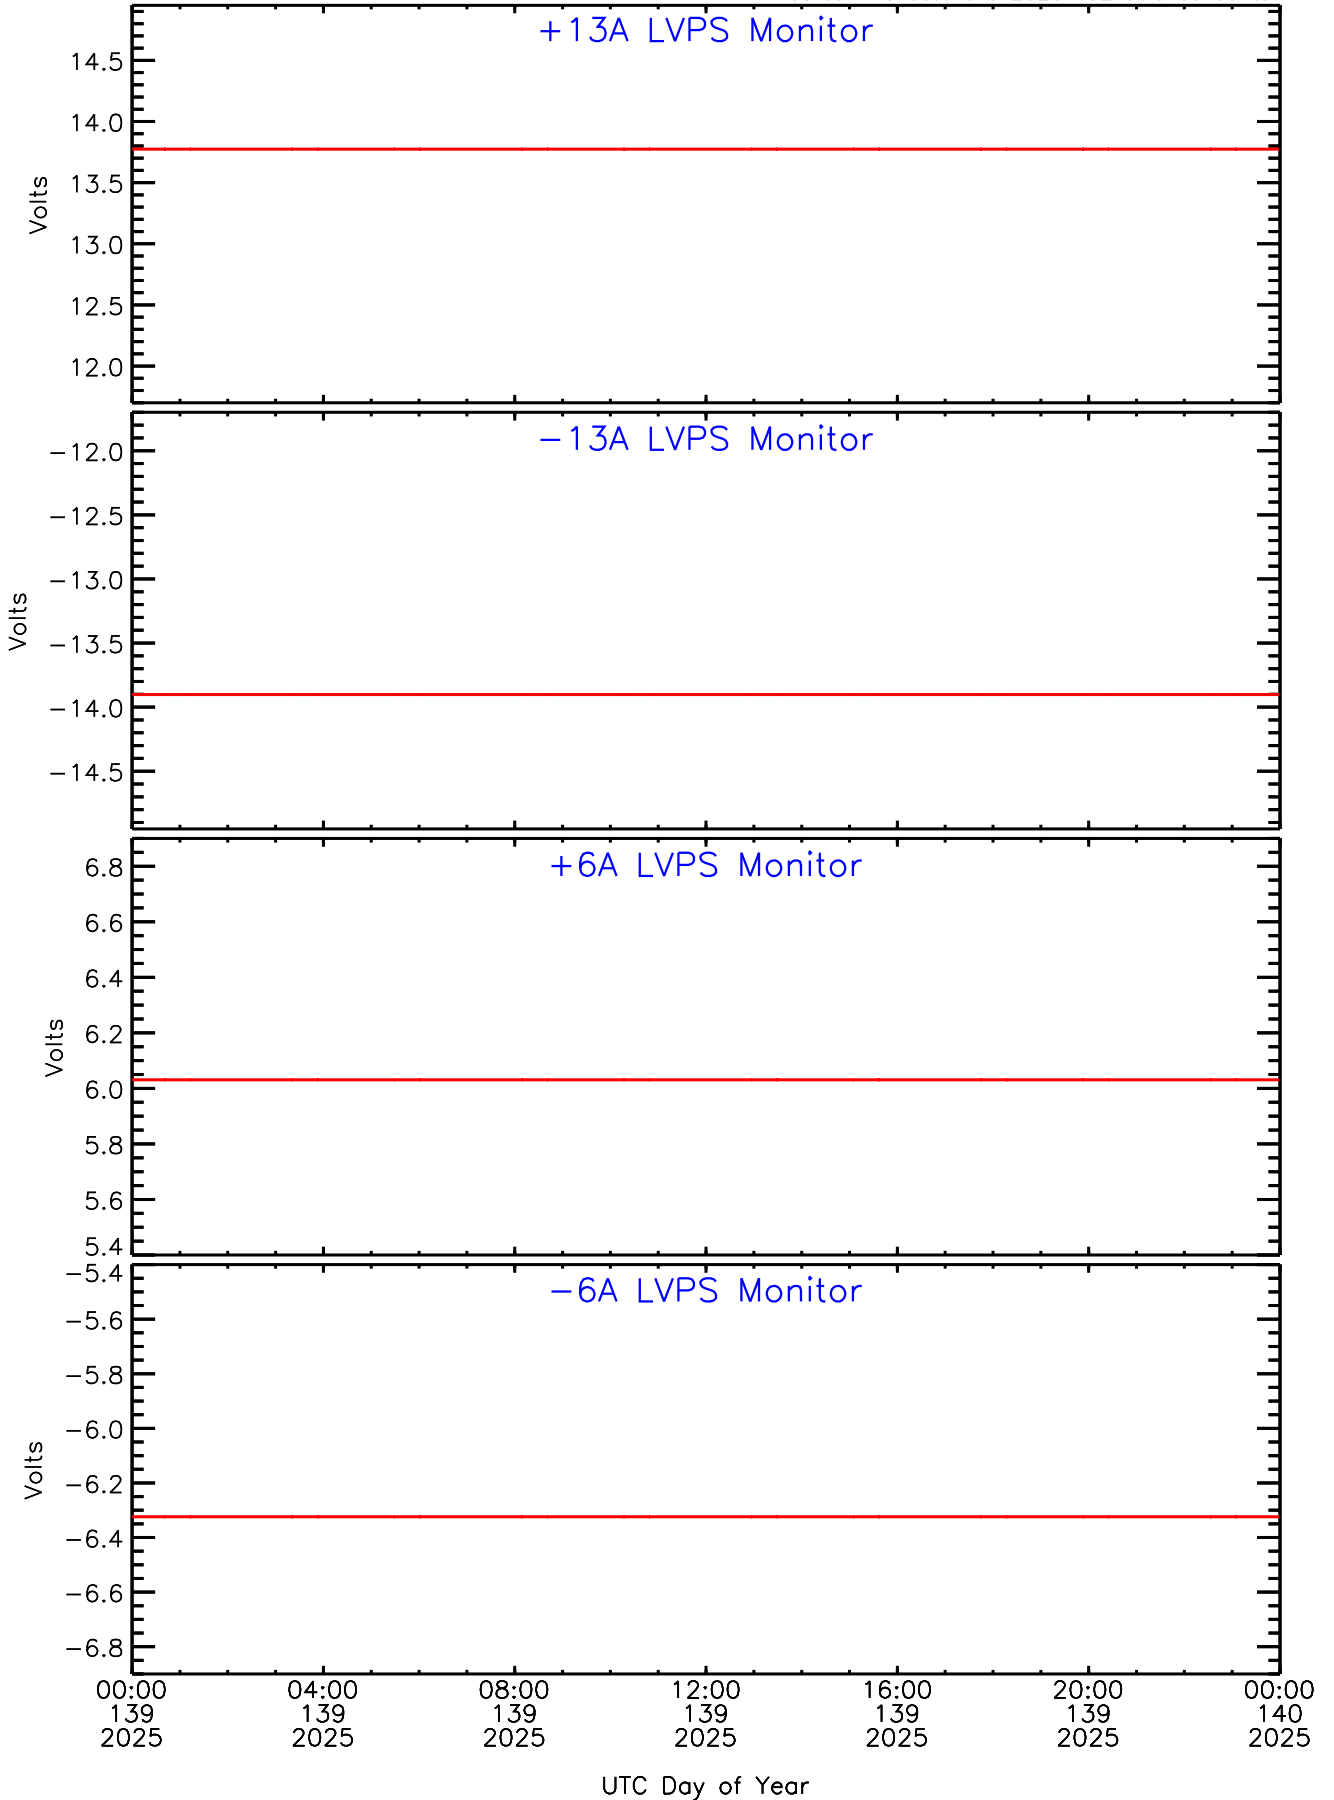

SEP-Central ahead Housekeeping Data for 2025-139

Wed Jun 18 03:01:43 2025 ACE Science Center