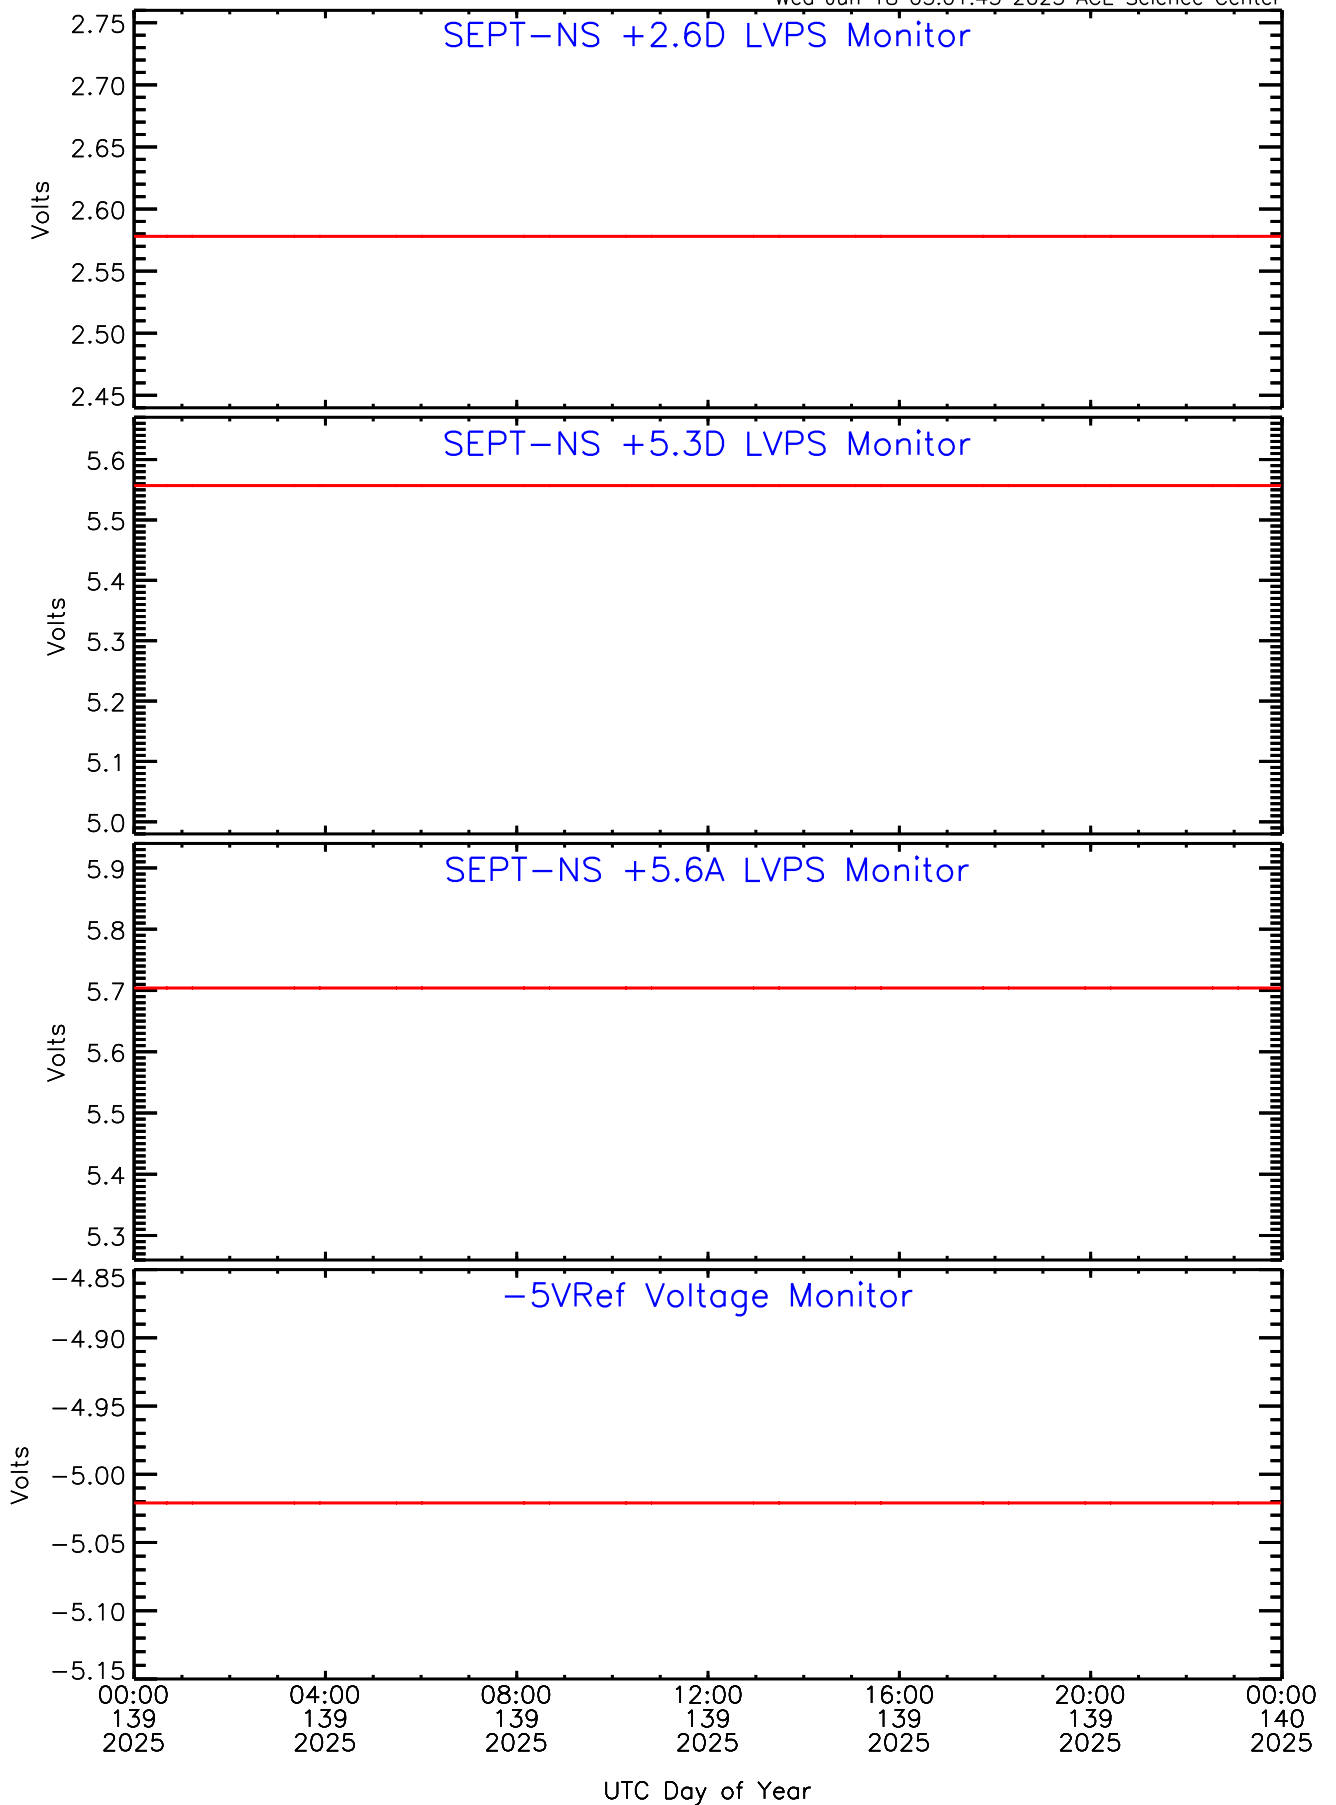

SEP-Central ahead Housekeeping Data for 2025-139

Wed Jun 18 03:01:43 2025 ACE Science Center