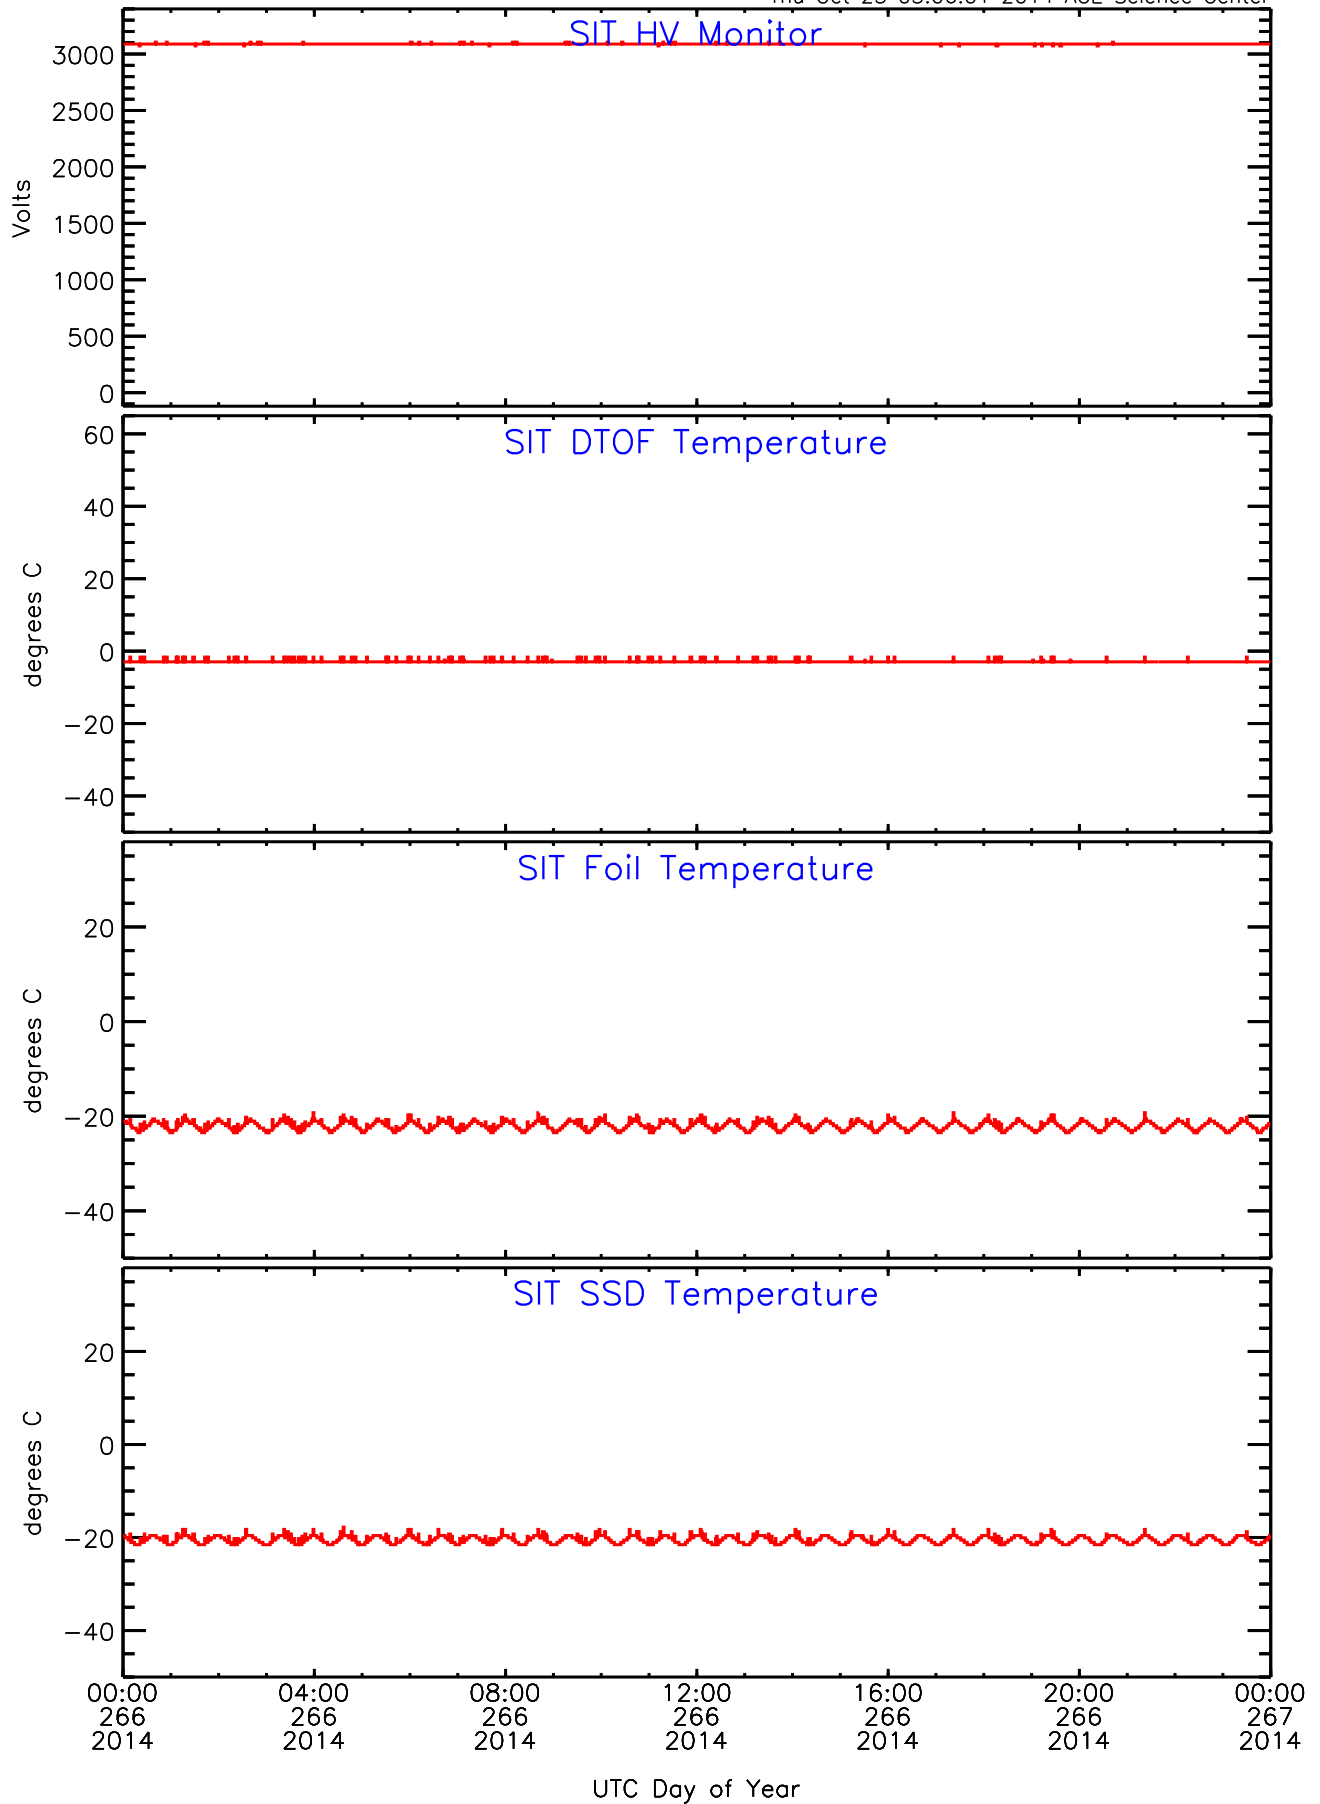

SIT behind Housekeeping Data for 2014-266

Thu Oct 23 03:06:01 2014 ACE Science Center

SIT behind Housekeeping Data for 2014-266

Thu Oct 23 03:06:01 2014 ACE Science Center

SIT behind Housekeeping Data for 2014-266