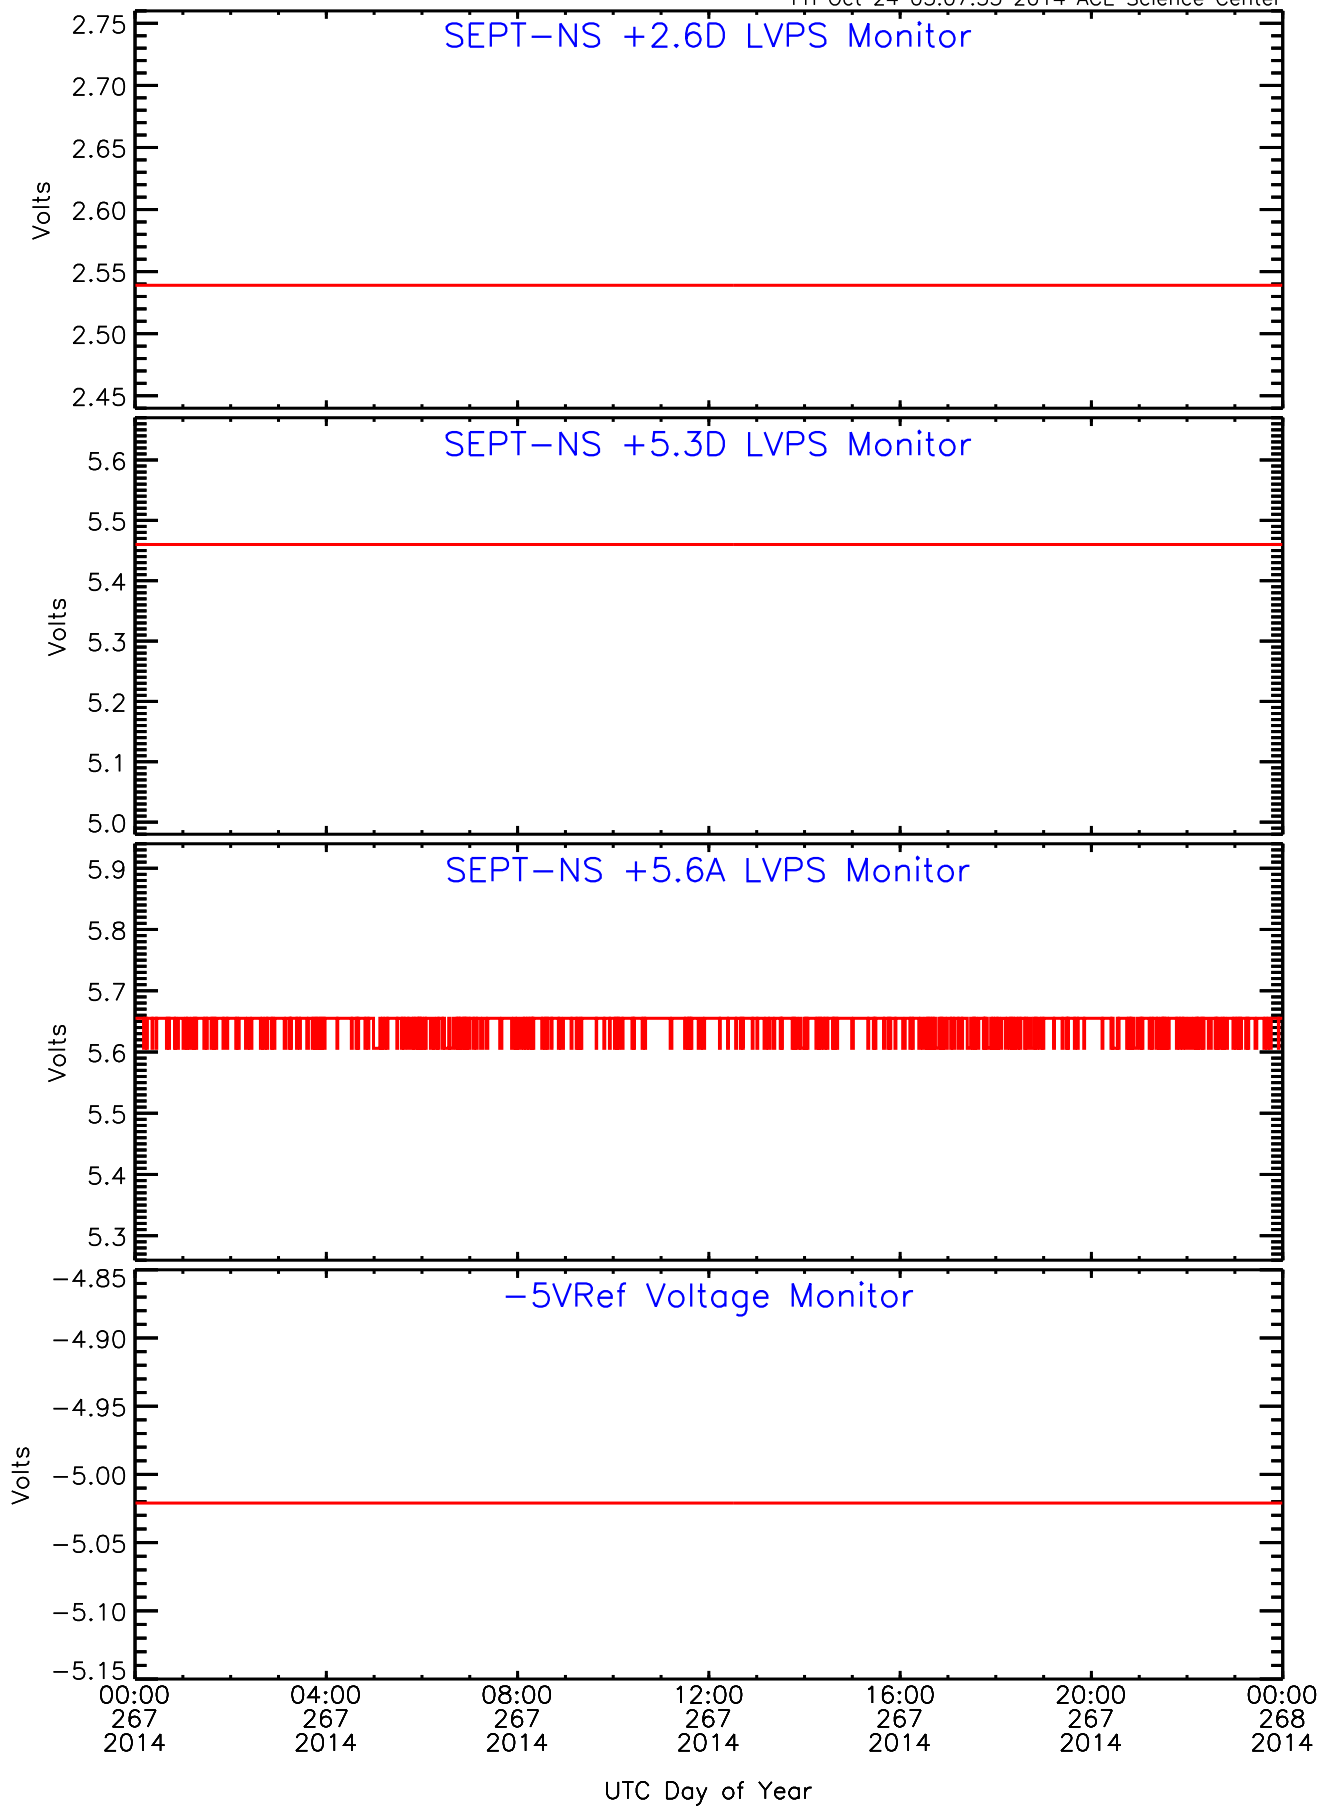

SEP-Central behind Housekeeping Data for 2014-267

Fri Oct 24 03:07:33 2014 ACE Science Center