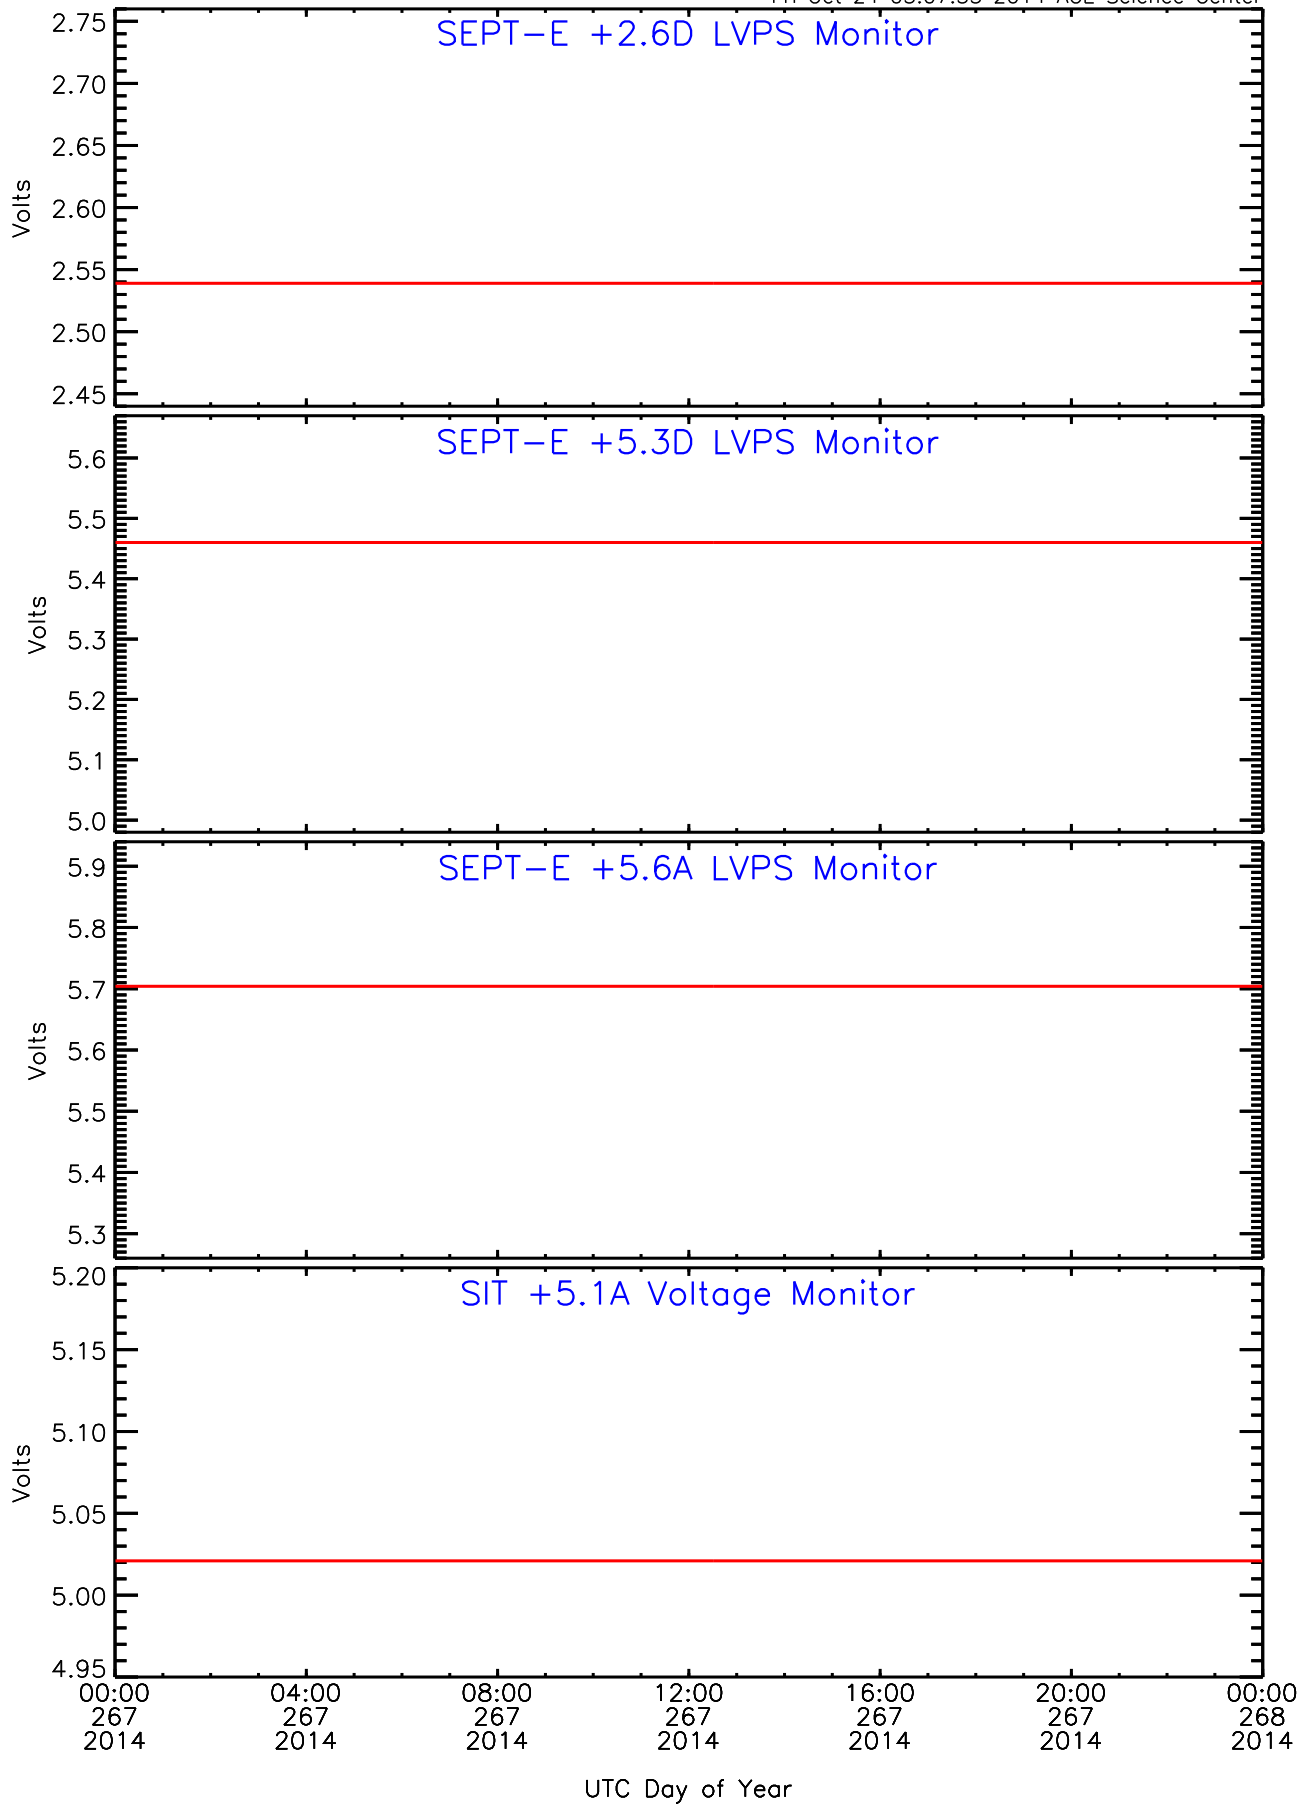

SEP-Central behind Housekeeping Data for 2014-267

Fri Oct 24 03:07:33 2014 ACE Science Center