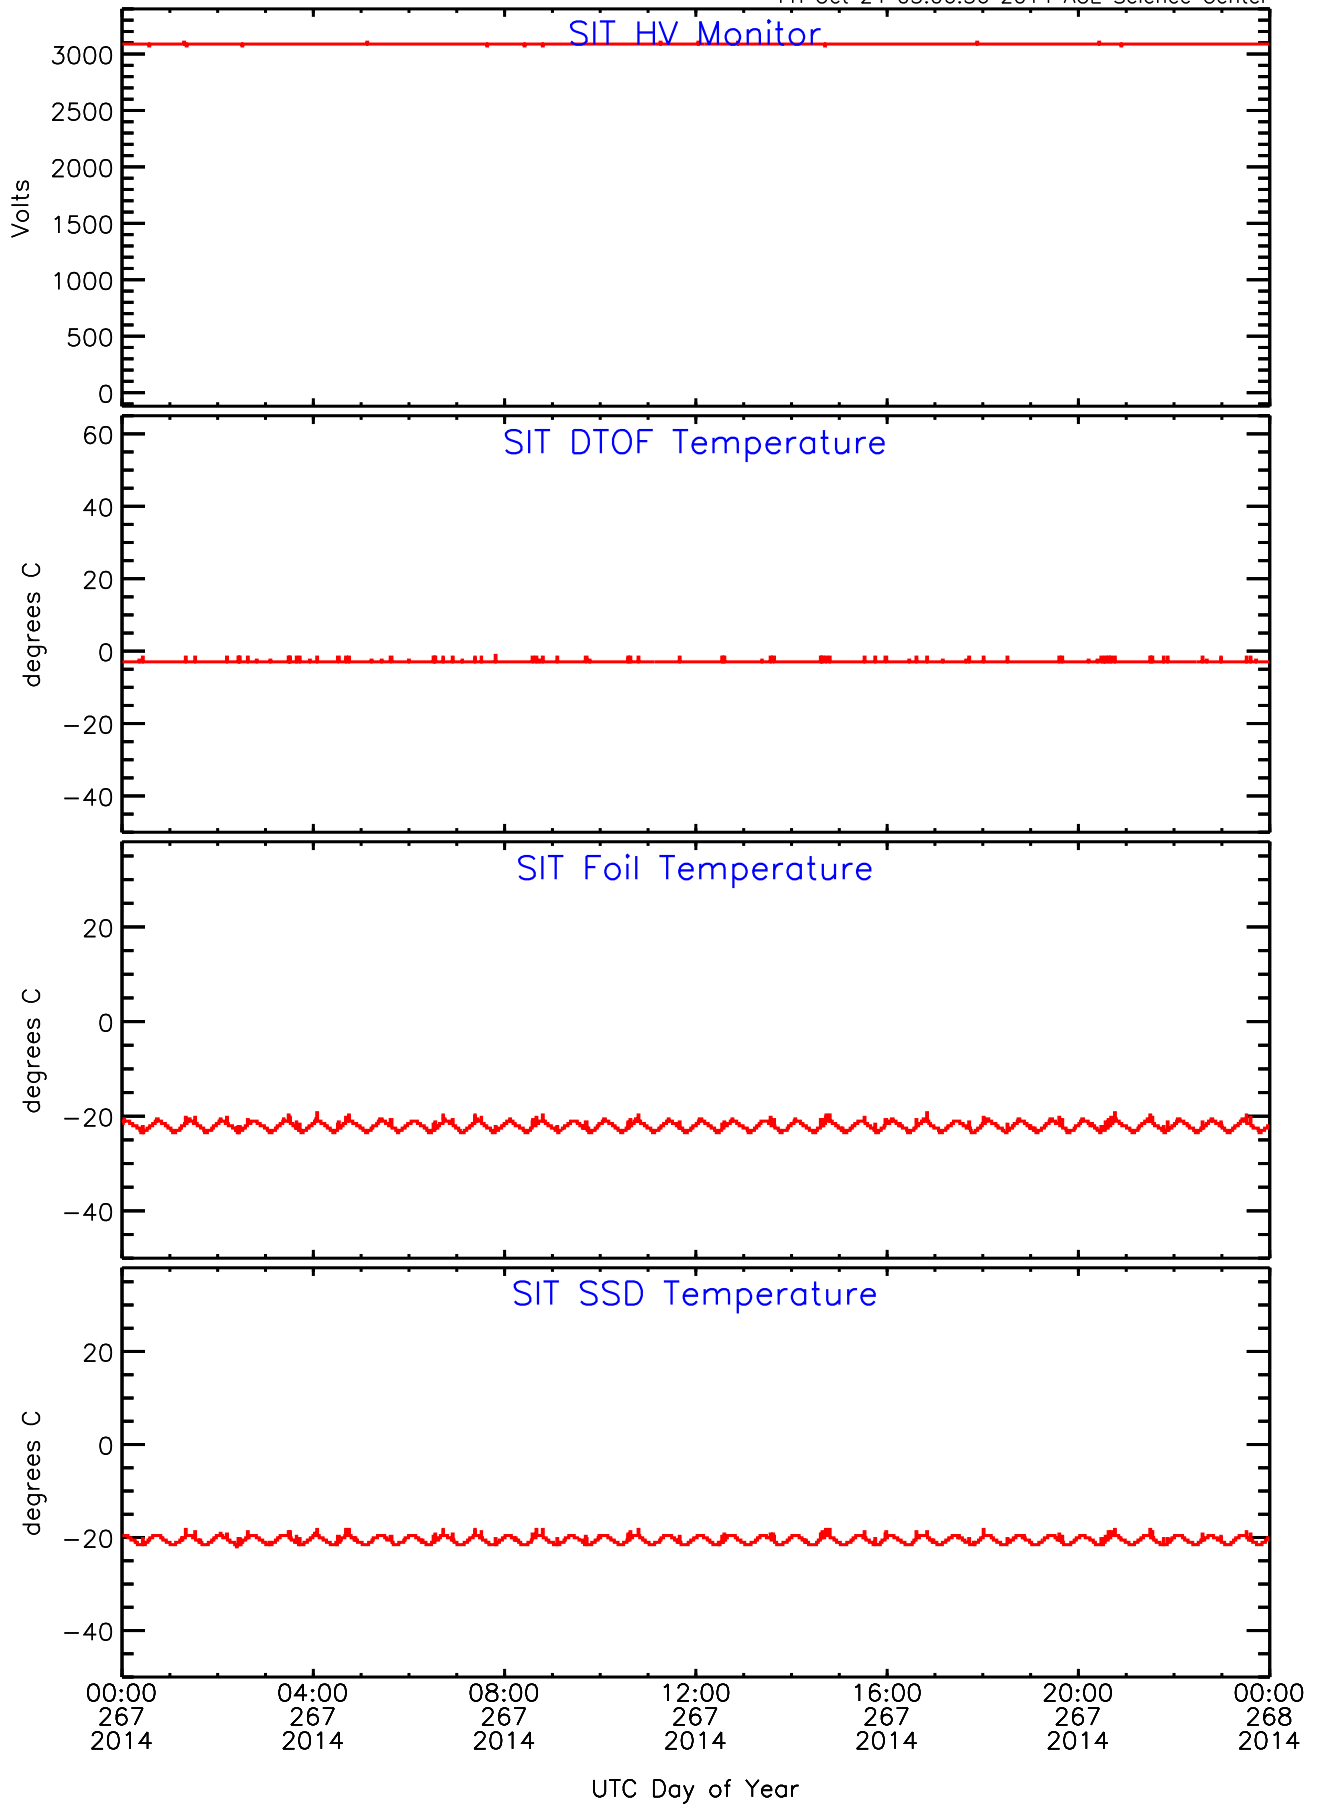

# SIT behind Housekeeping Data for 2014-267

Fri Oct 24 03:06:36 2014 ACE Science Center