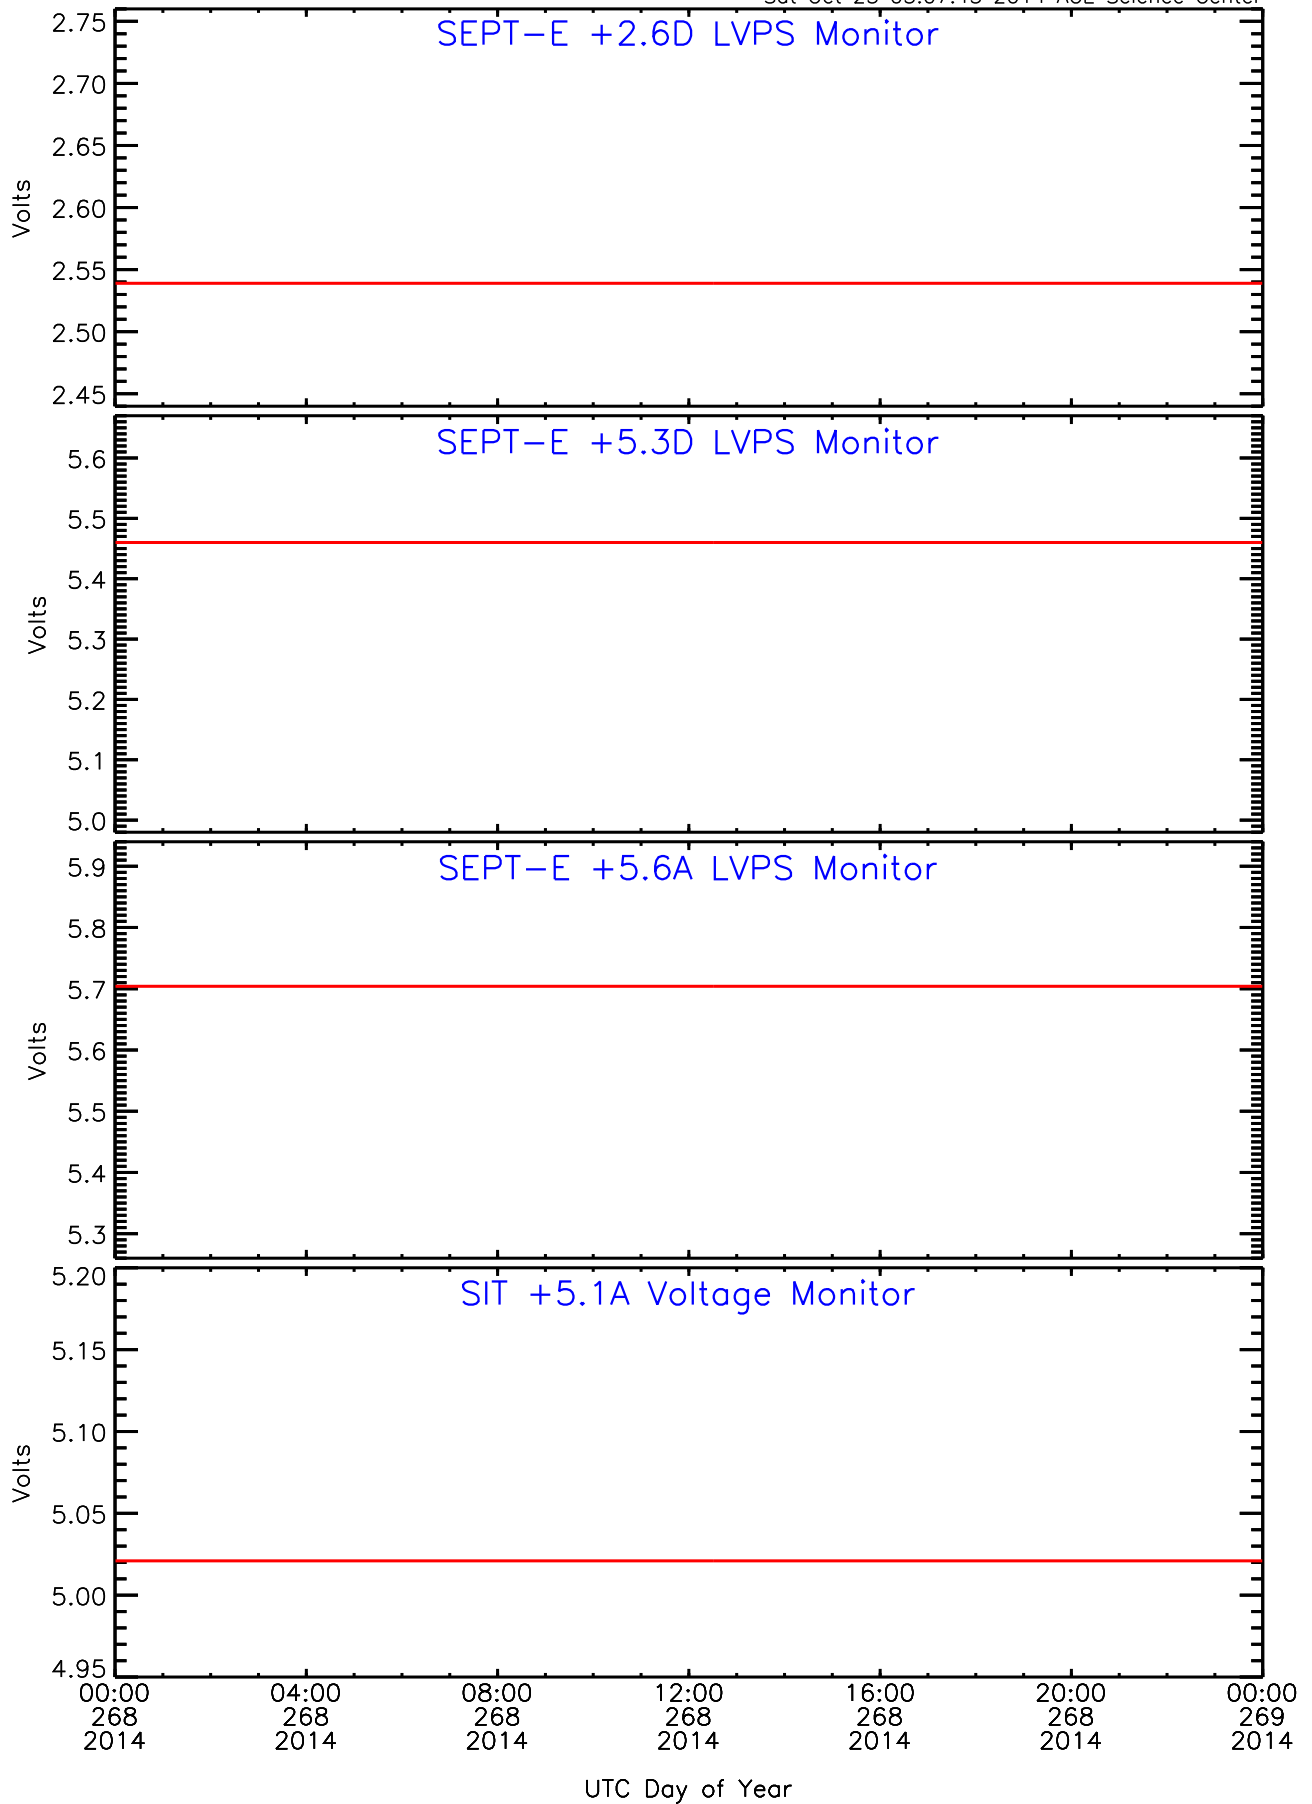

Sat Oct 25 03:07:42 2014 ACE Science Center

SEP-Central behind Housekeeping Data for 2014-268

Sat Oct 25 03:07:42 2014 ACE Science Center

SEP-Central behind Housekeeping Data for 2014-268

Sat Oct 25 03:07:43 2014 ACE Science Center