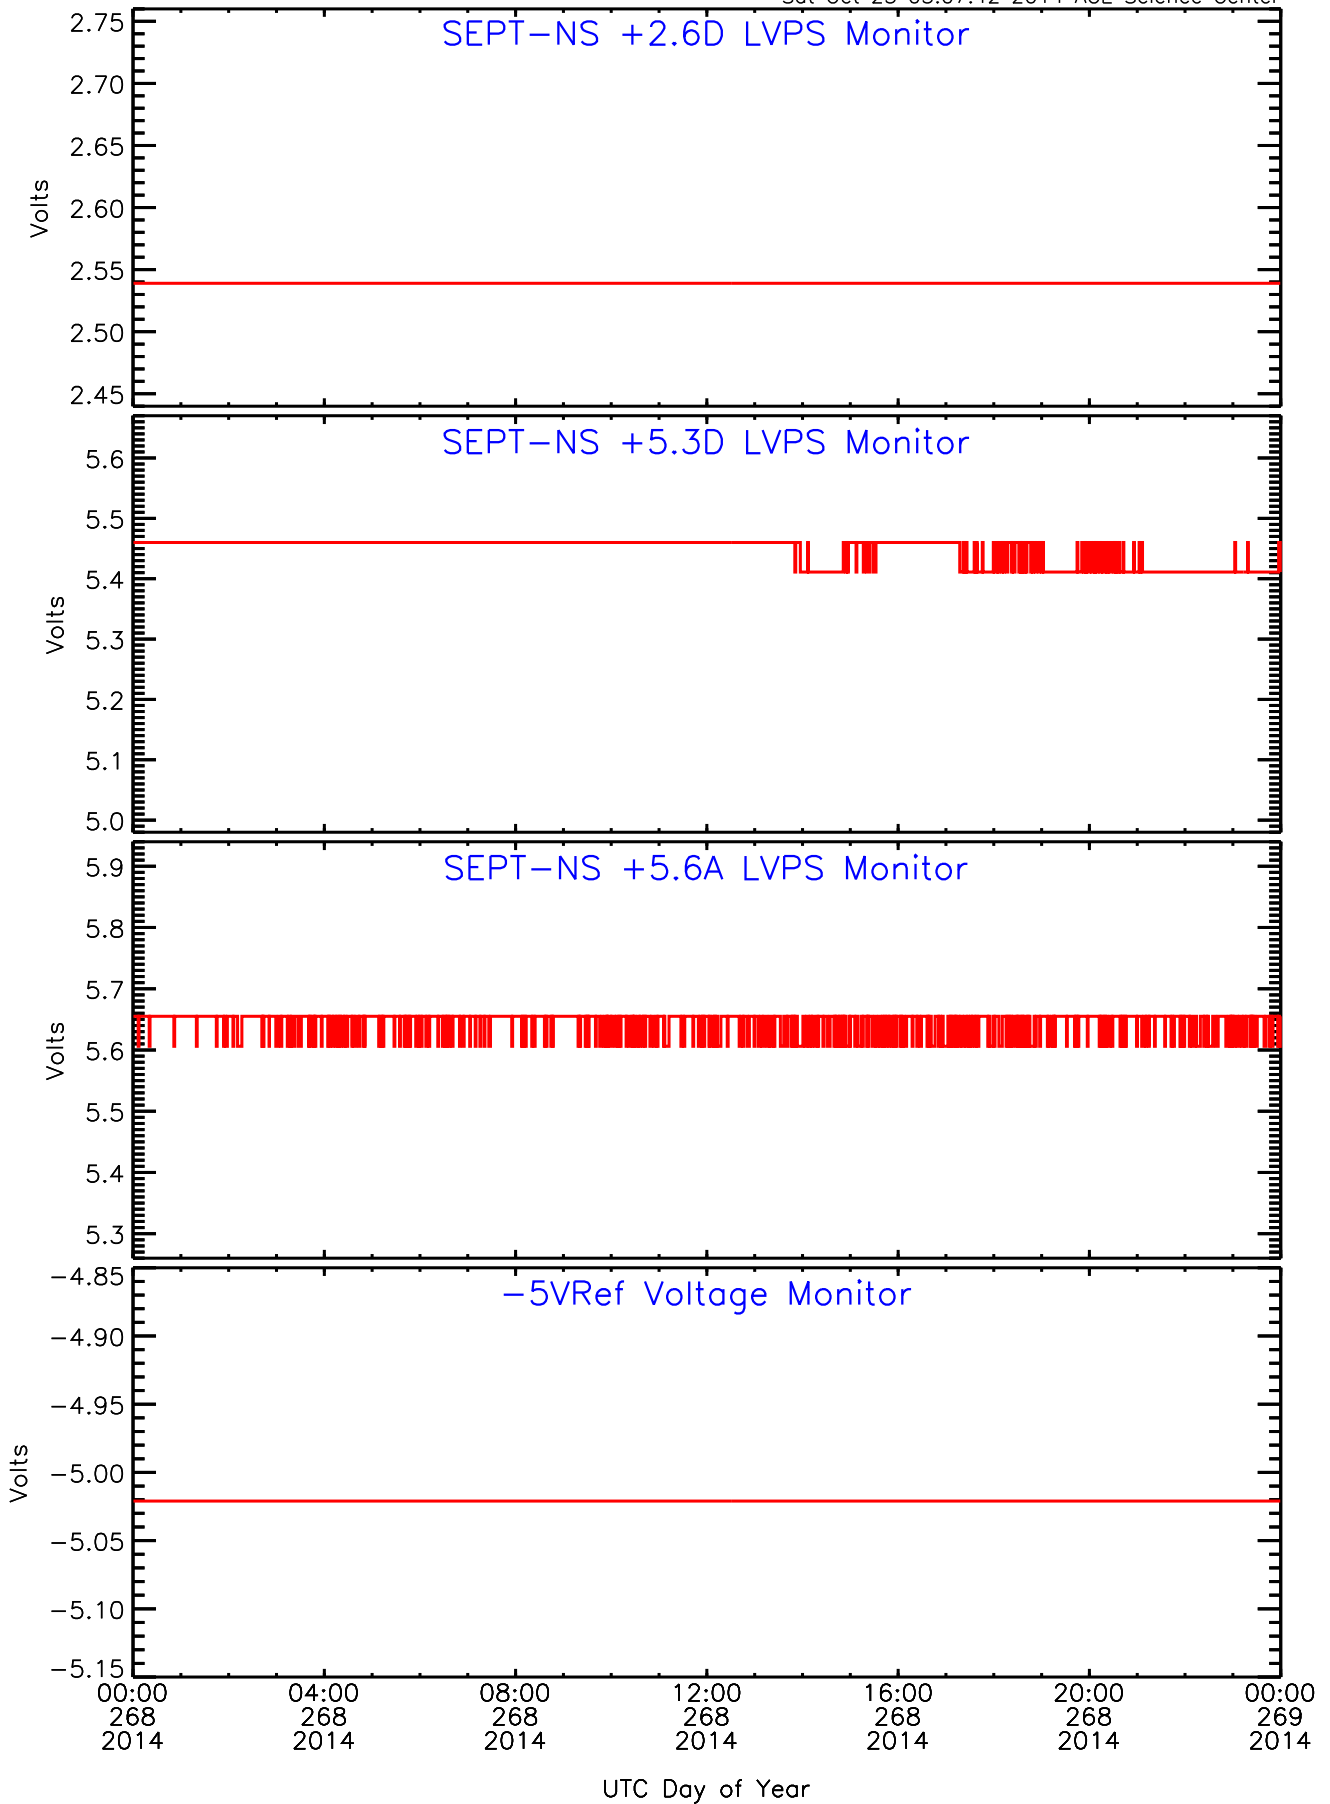

SEP-Central behind Housekeeping Data for 2014-268

Sat Oct 25 03:07:41 2014 ACE Science Center

SEP-Central behind Housekeeping Data for 2014-268

Sat Oct 25 03:07:41 2014 ACE Science Center

SEP-Central behind Housekeeping Data for 2014-268

Sat Oct 25 03:07:42 2014 ACE Science Center

SEP-Central behind Housekeeping Data for 2014-268

Sat Oct 25 03:07:42 2014 ACE Science Center

SEP-Central behind Housekeeping Data for 2014-268

Sat Oct 25 03:07:43 2014 ACE Science Center