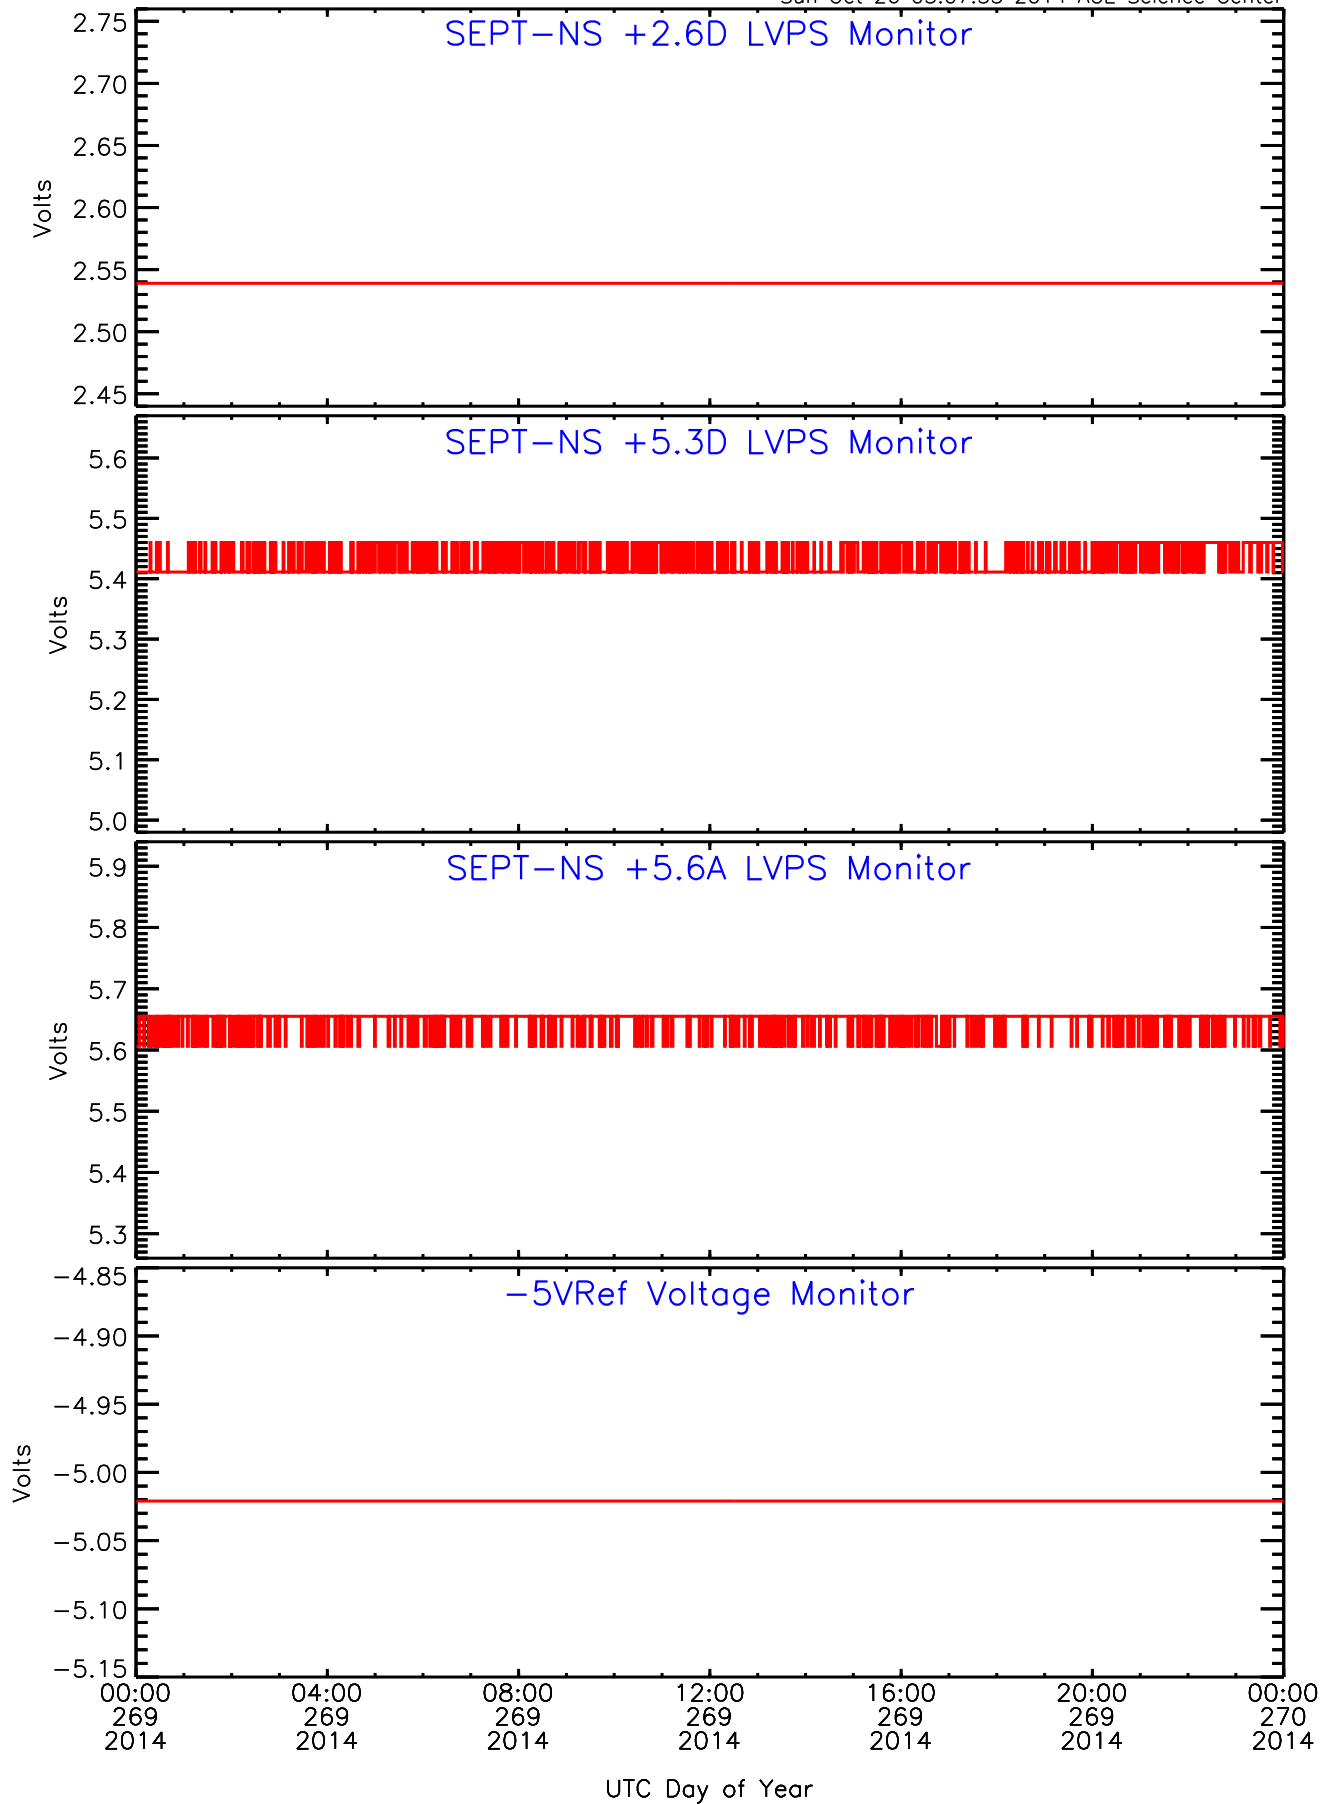

SEP-Central behind Housekeeping Data for 2014-269

Sun Oct 26 03:07:33 2014 ACE Science Center