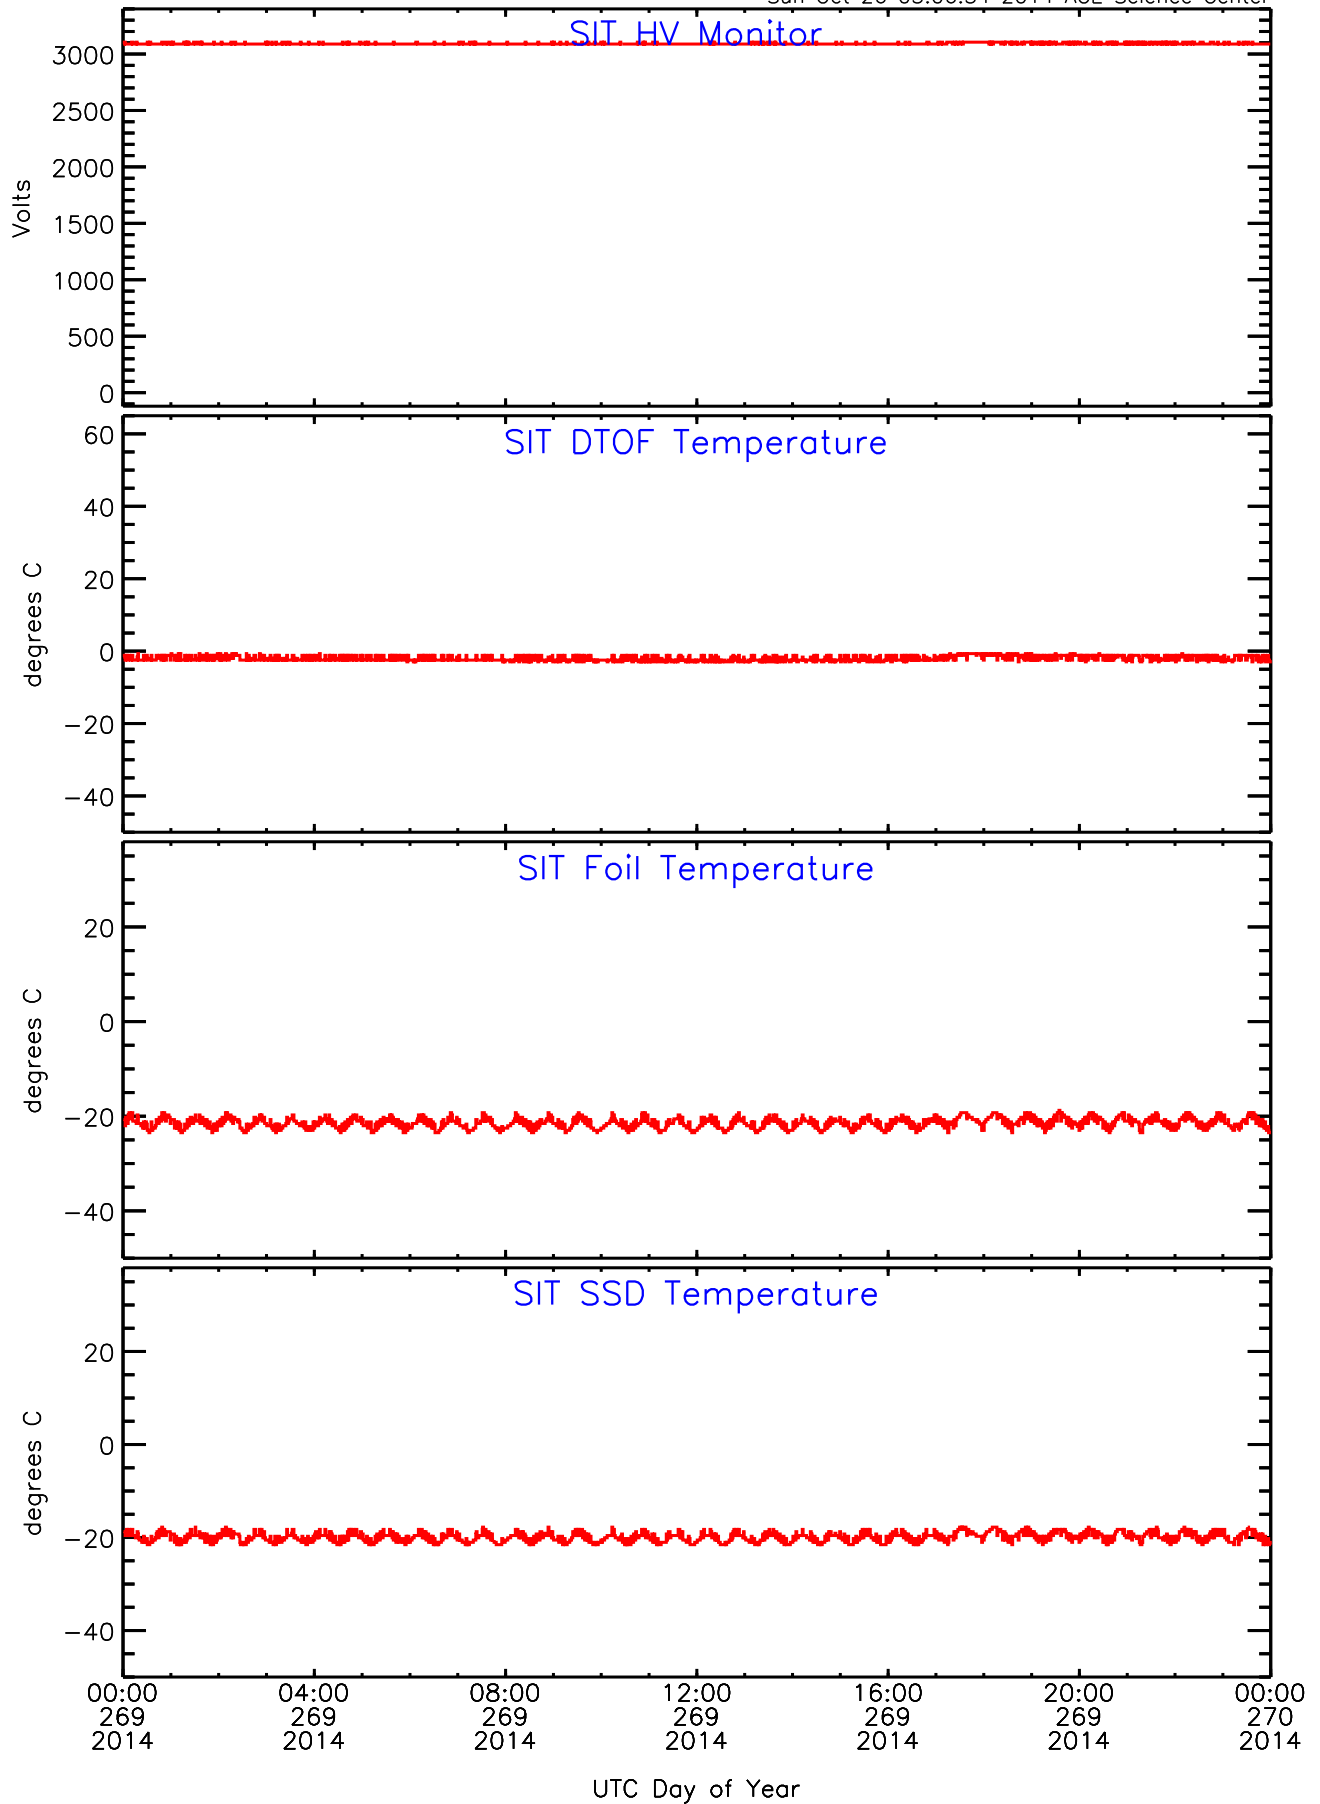

# SIT behind Housekeeping Data for 2014-269

Sun Oct 26 03:06:34 2014 ACE Science Center

# SIT behind Housekeeping Data for 2014-269

Sun Oct 26 03:06:35 2014 ACE Science Center