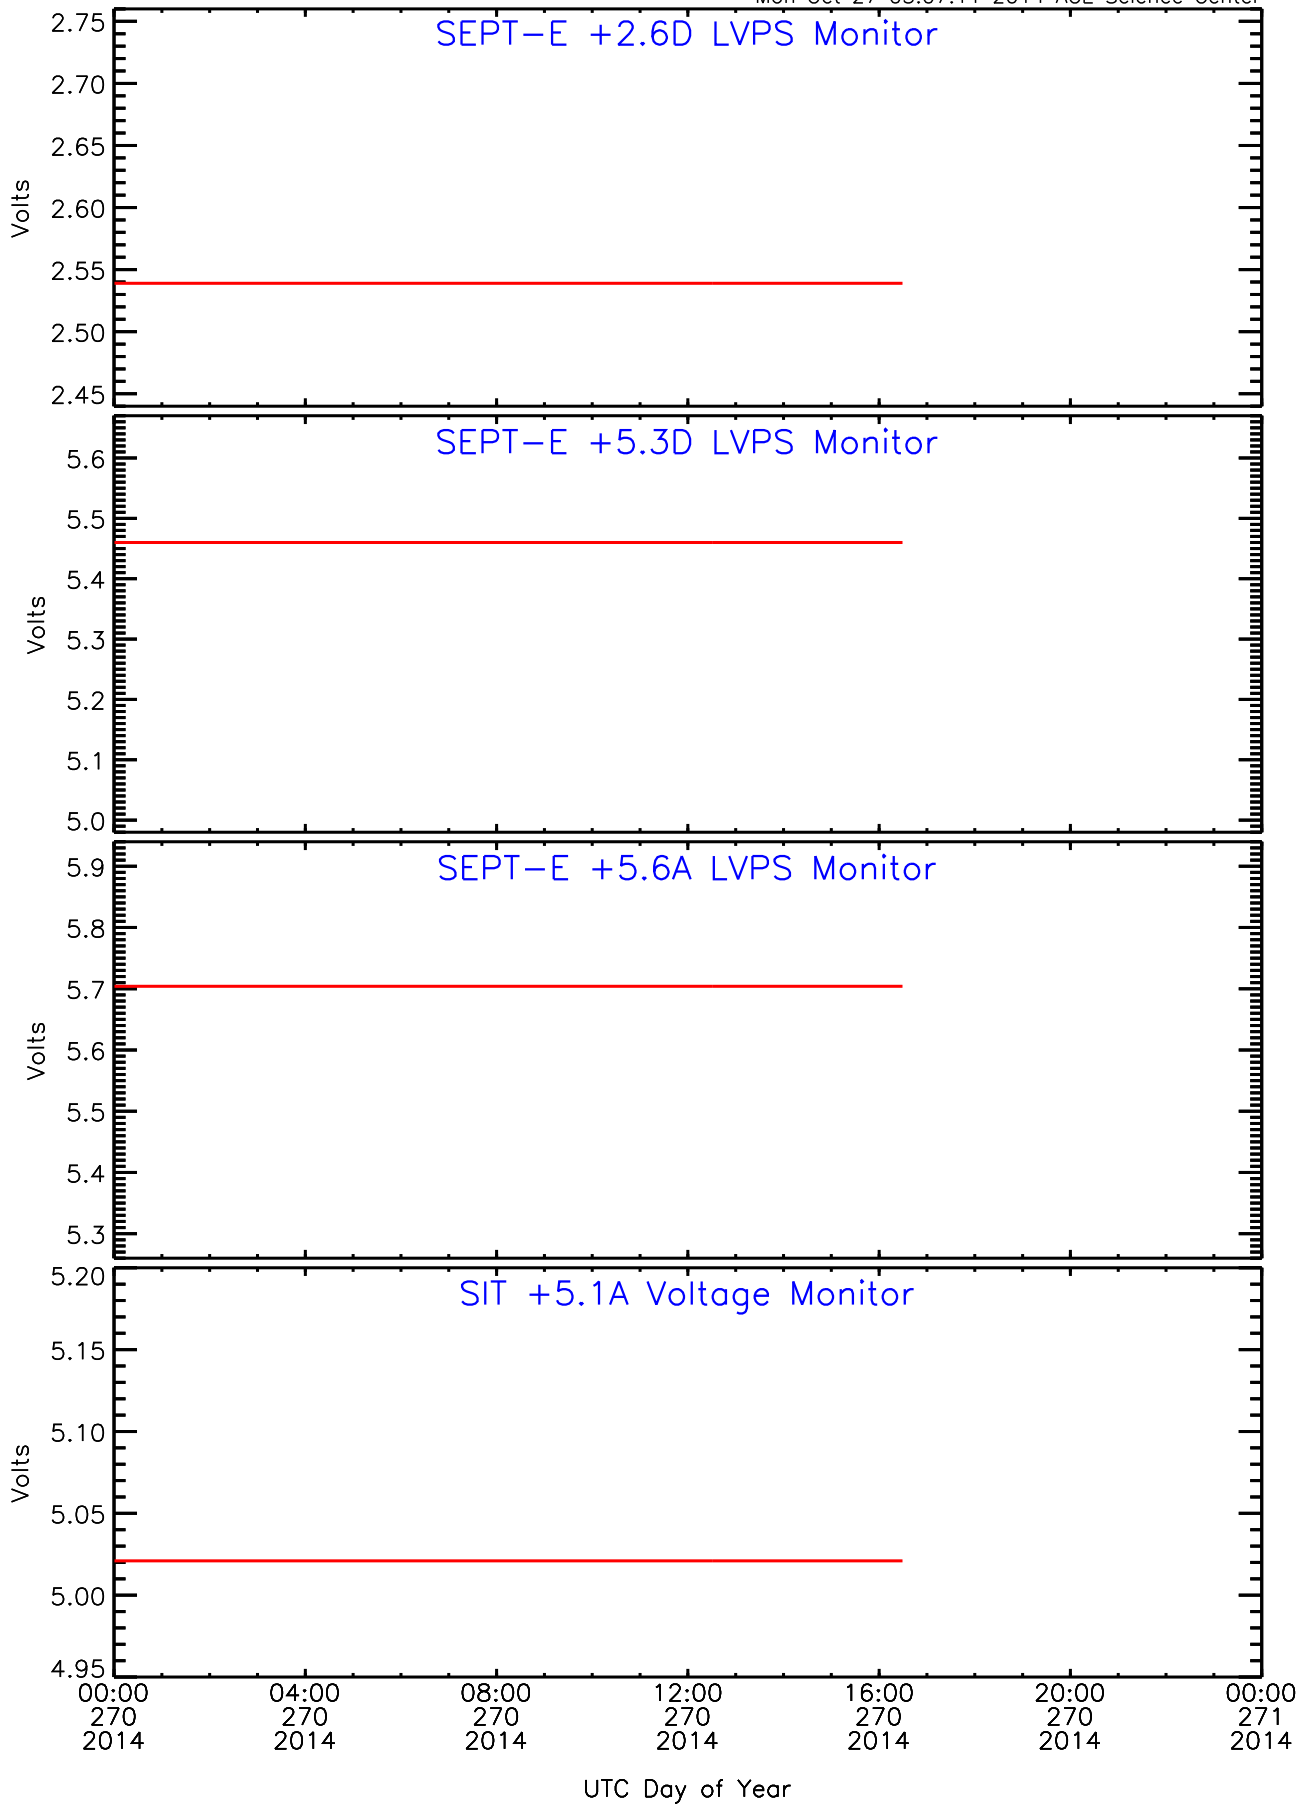

SEP-Central behind Housekeeping Data for 2014-270

Mon Oct 27 03:07:09 2014 ACE Science Center

SEP-Central behind Housekeeping Data for 2014-270

Mon Oct 27 03:07:10 2014 ACE Science Center

SEP-Central behind Housekeeping Data for 2014-270

Mon Oct 27 03:07:10 2014 ACE Science Center

SEP-Central behind Housekeeping Data for 2014-270

Mon Oct 27 03:07:10 2014 ACE Science Center

SEP-Central behind Housekeeping Data for 2014-270

Mon Oct 27 03:07:11 2014 ACE Science Center

SEP-Central behind Housekeeping Data for 2014-270

Mon Oct 27 03:07:11 2014 ACE Science Center