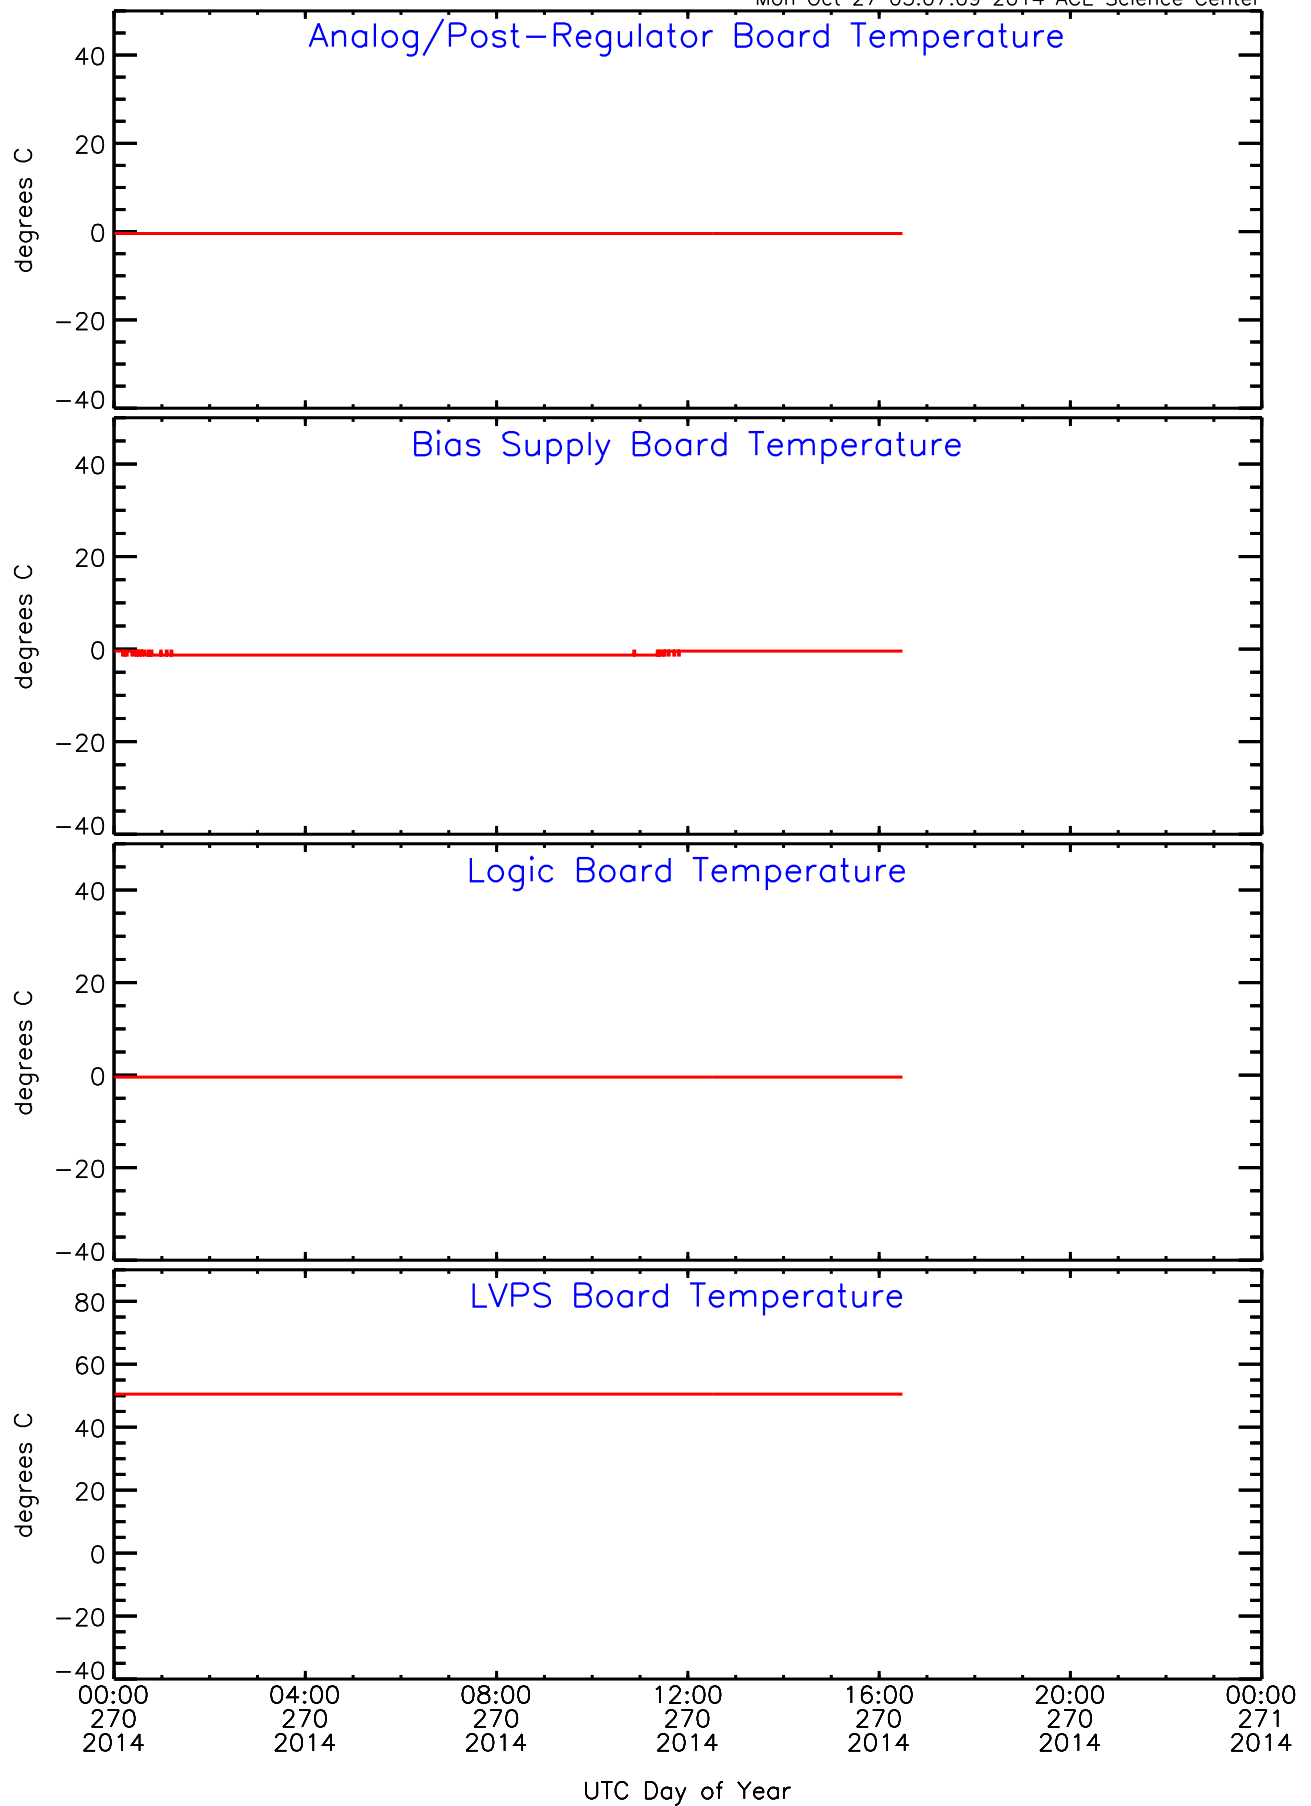

SEP-Central behind Housekeeping Data for 2014-270

Mon Oct 27 03:07:09 2014 ACE Science Center

SEP-Central behind Housekeeping Data for 2014-270

Mon Oct 27 03:07:10 2014 ACE Science Center

SEP-Central behind Housekeeping Data for 2014-270

Mon Oct 27 03:07:10 2014 ACE Science Center

SEP-Central behind Housekeeping Data for 2014-270

Mon Oct 27 03:07:10 2014 ACE Science Center

SEP-Central behind Housekeeping Data for 2014-270

Mon Oct 27 03:07:11 2014 ACE Science Center