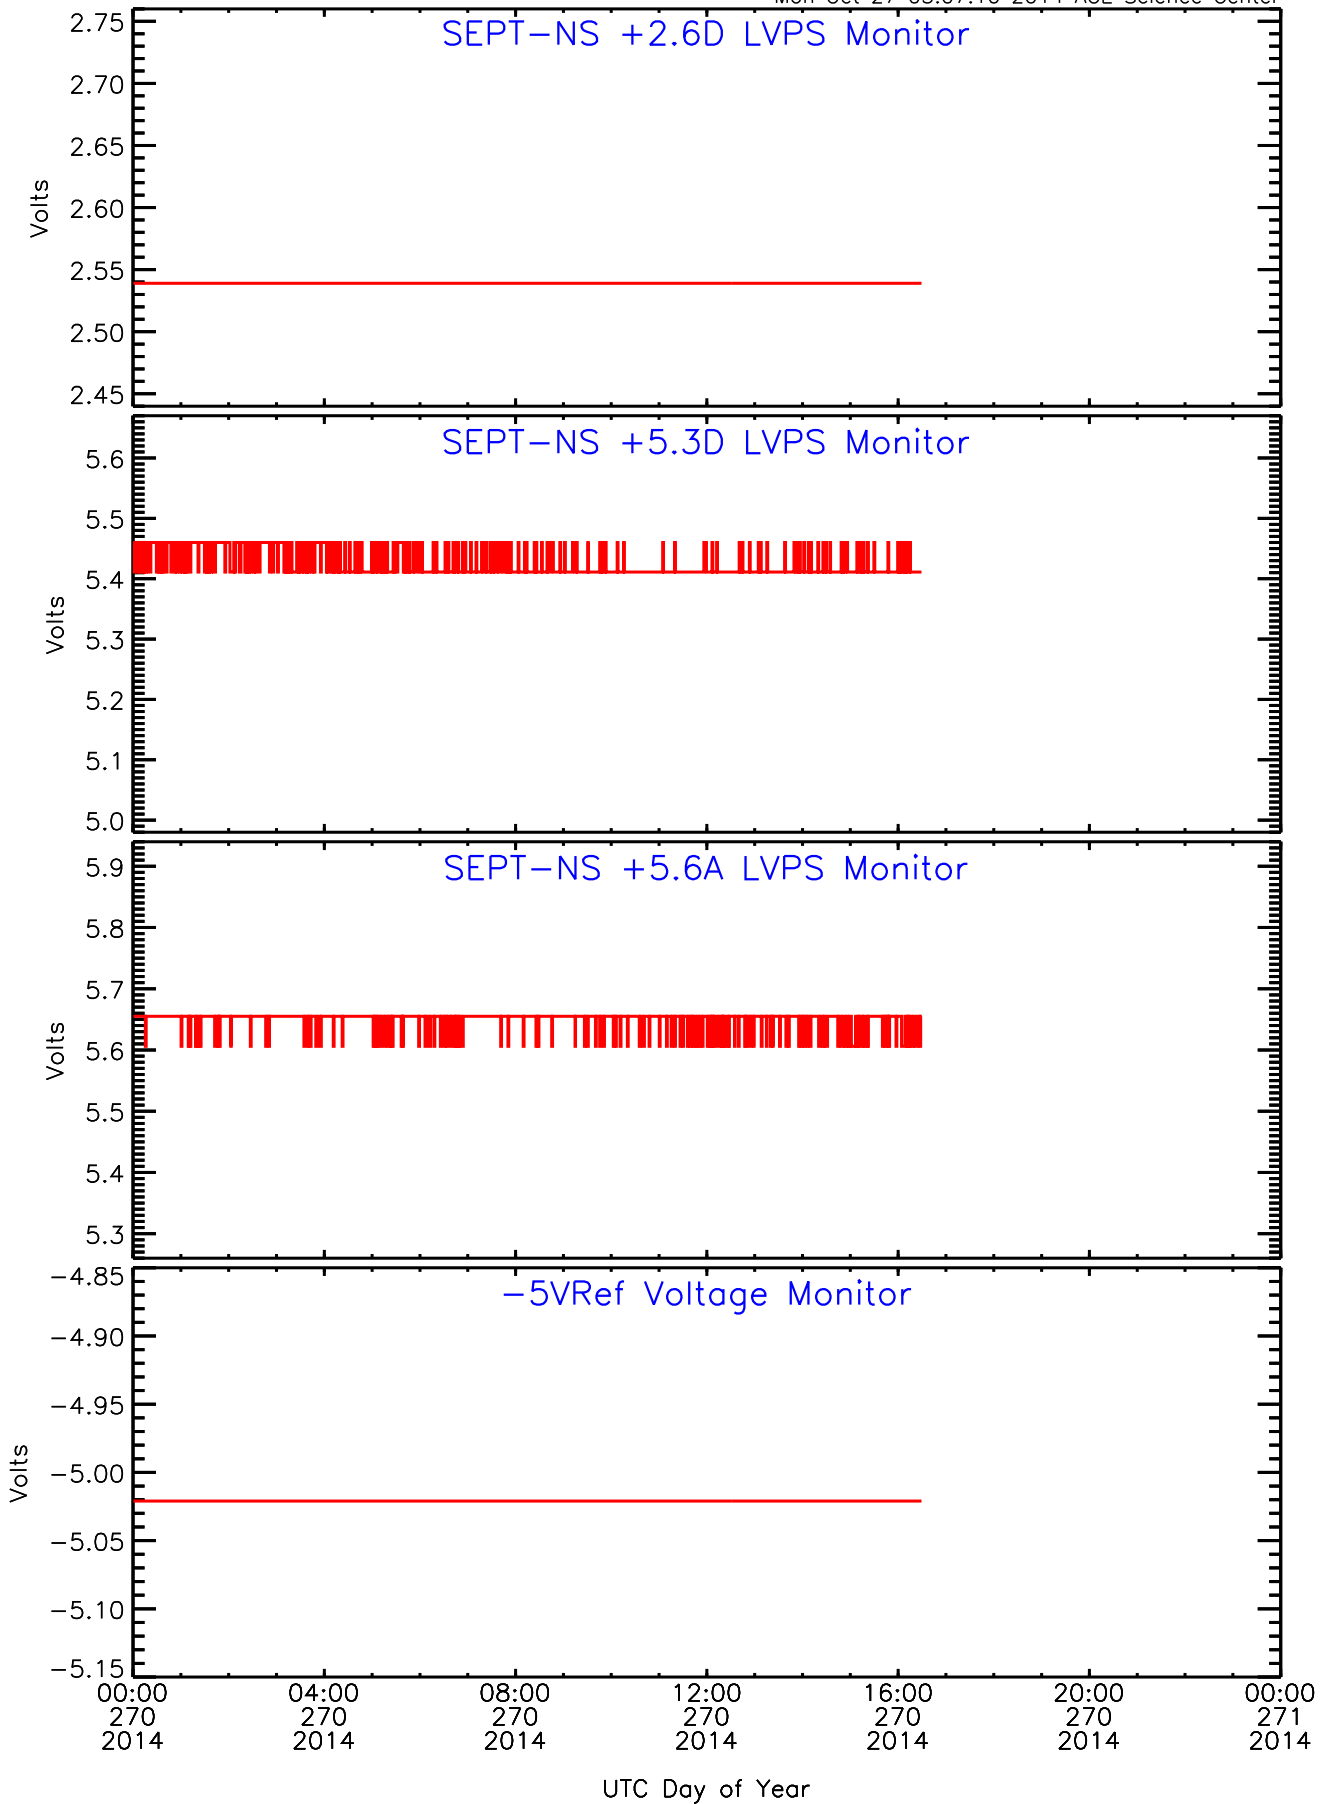

SEP-Central behind Housekeeping Data for 2014-270

Mon Oct 27 03:07:09 2014 ACE Science Center

SEP-Central behind Housekeeping Data for 2014-270

Mon Oct 27 03:07:10 2014 ACE Science Center

SEP-Central behind Housekeeping Data for 2014-270

Mon Oct 27 03:07:10 2014 ACE Science Center

SEP-Central behind Housekeeping Data for 2014-270

Mon Oct 27 03:07:10 2014 ACE Science Center

SEP-Central behind Housekeeping Data for 2014-270

Mon Oct 27 03:07:11 2014 ACE Science Center