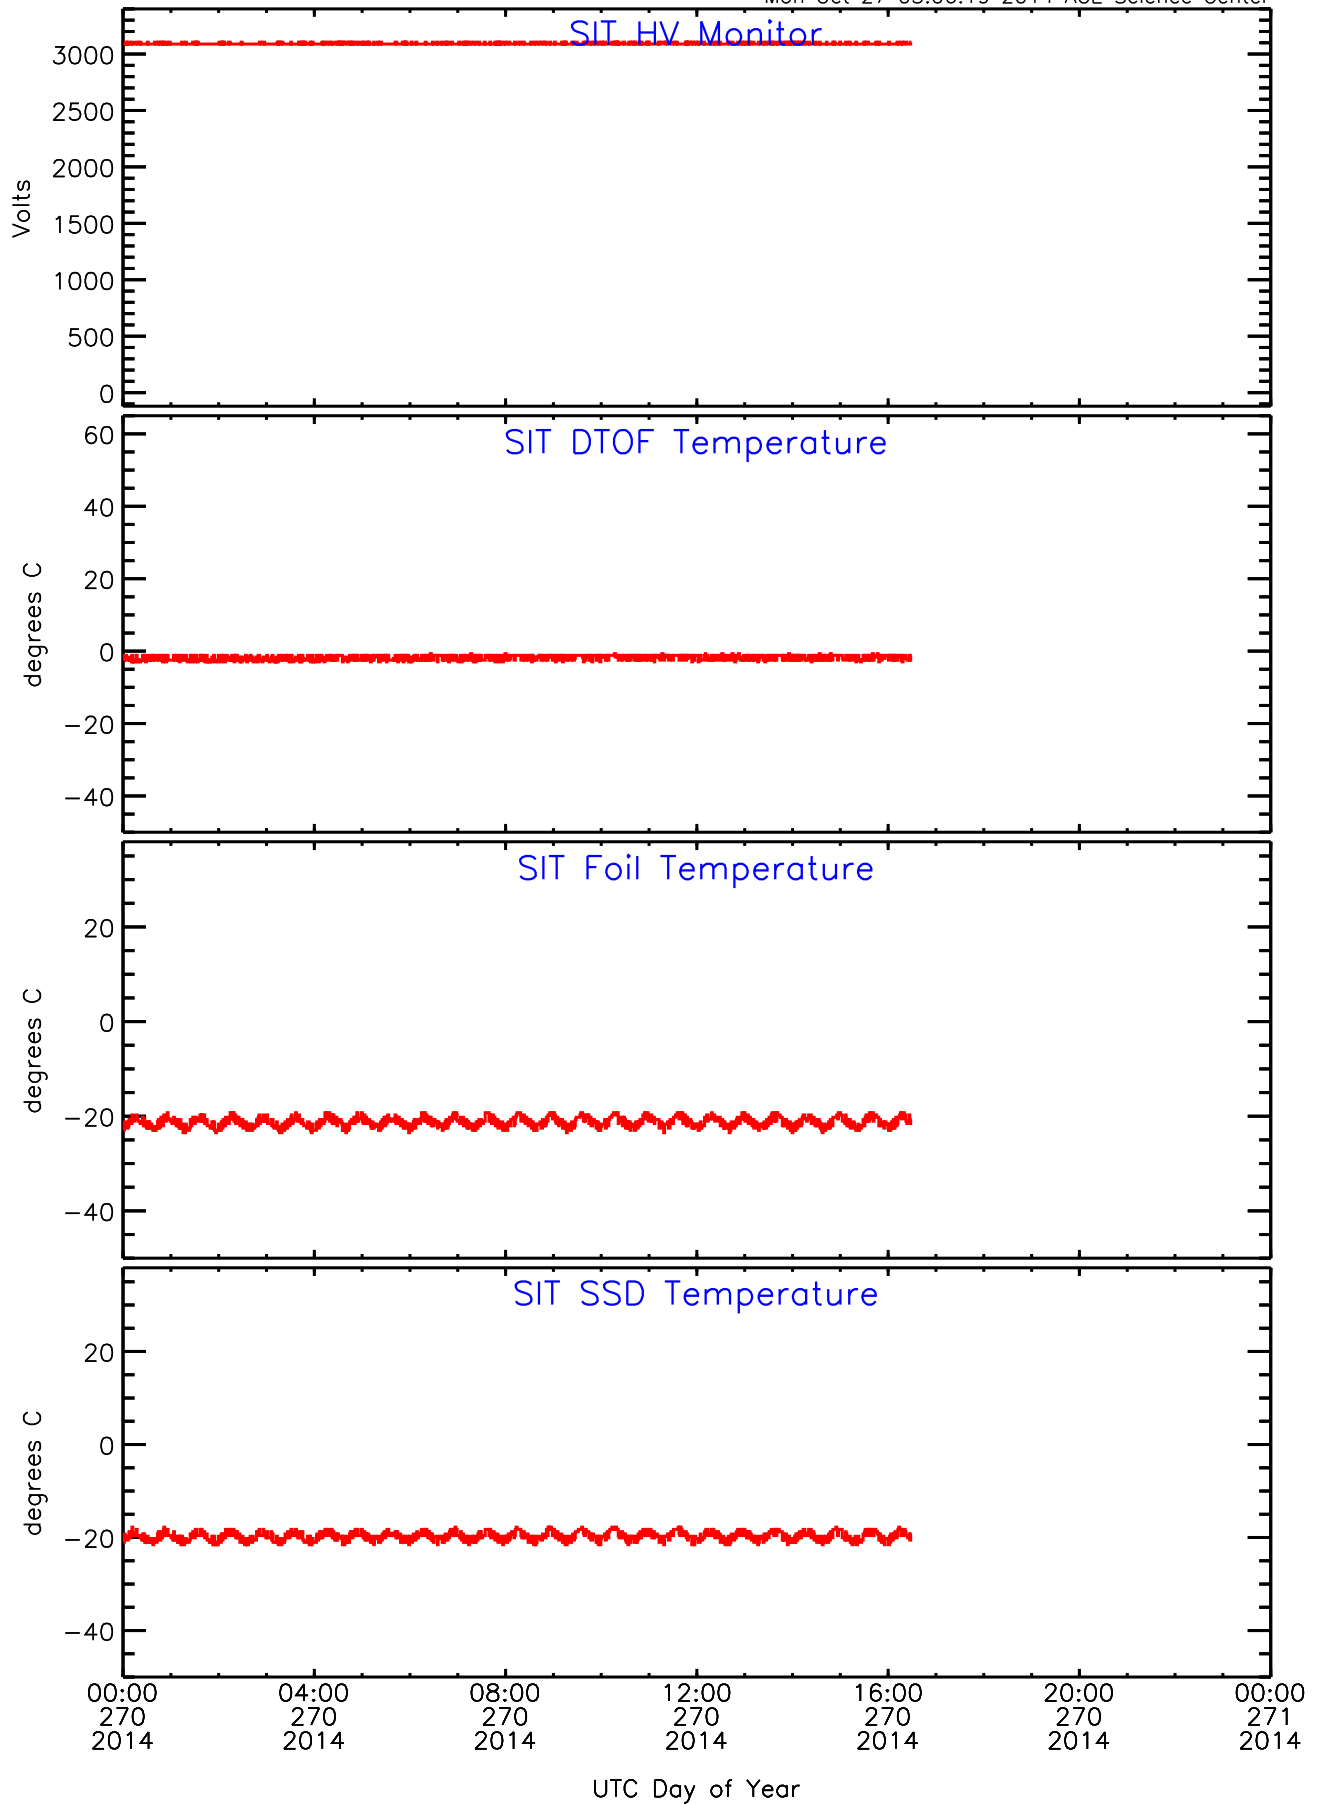

SIT behind Housekeeping Data for 2014-270

Mon Oct 27 03:06:19 2014 ACE Science Center

SIT behind Housekeeping Data for 2014-270

Mon Oct 27 03:06:19 2014 ACE Science Center

SIT behind Housekeeping Data for 2014-270