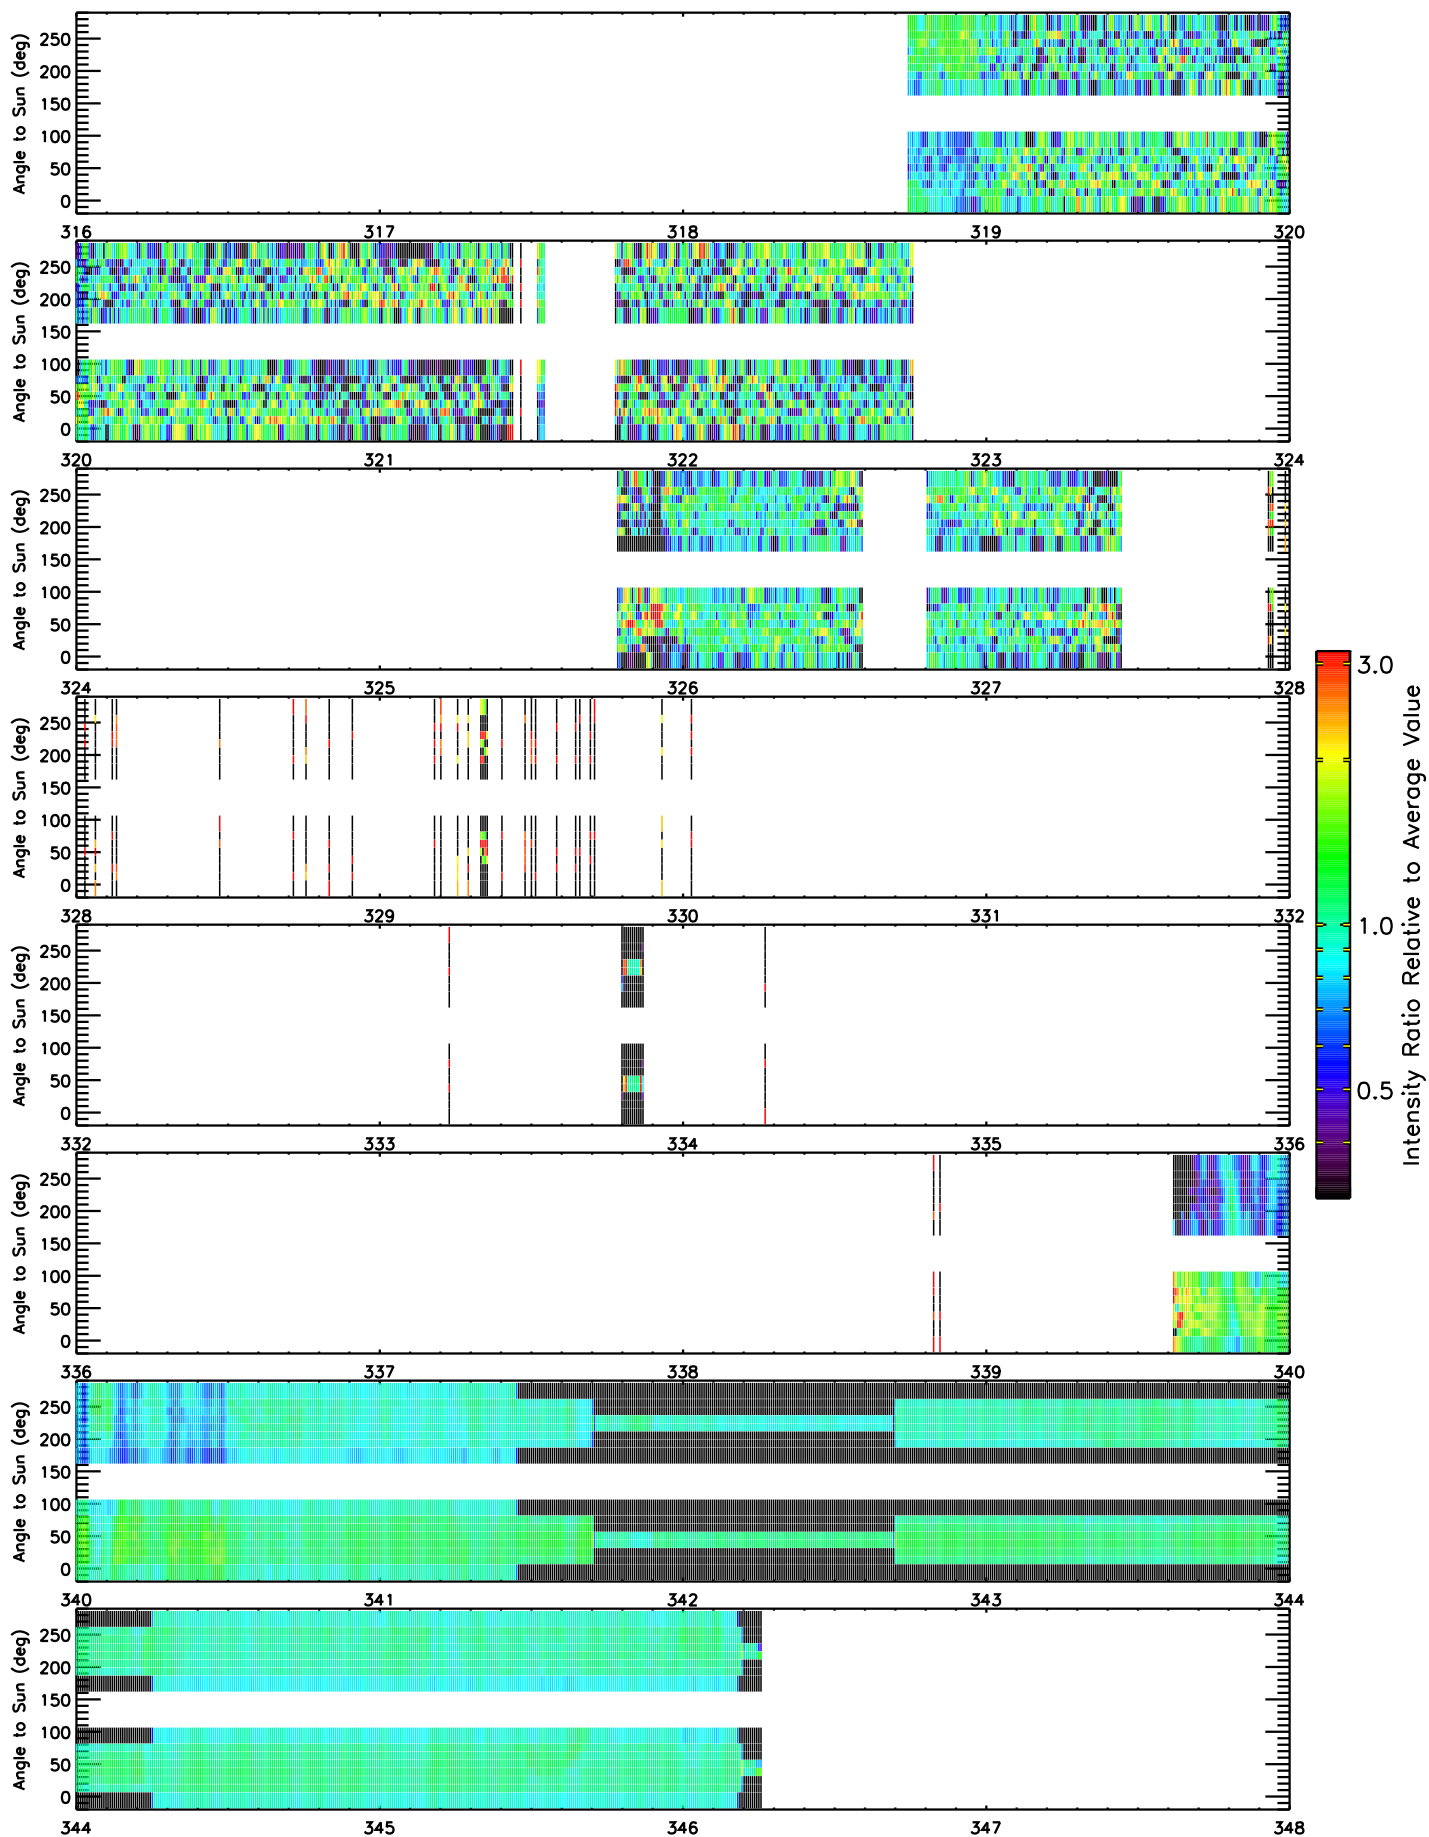

LET/Ahead 4–6 MeV H Sectored Rate Intensity / Average

10-minute averages, 3-point smoothed, >2 counts/10 min period

LET/Ahead 4–6 MeV H Sectored Rate Intensity / Average

Day of 2006
10-minute averages, 3-point smoothed, >2 counts/10 min period