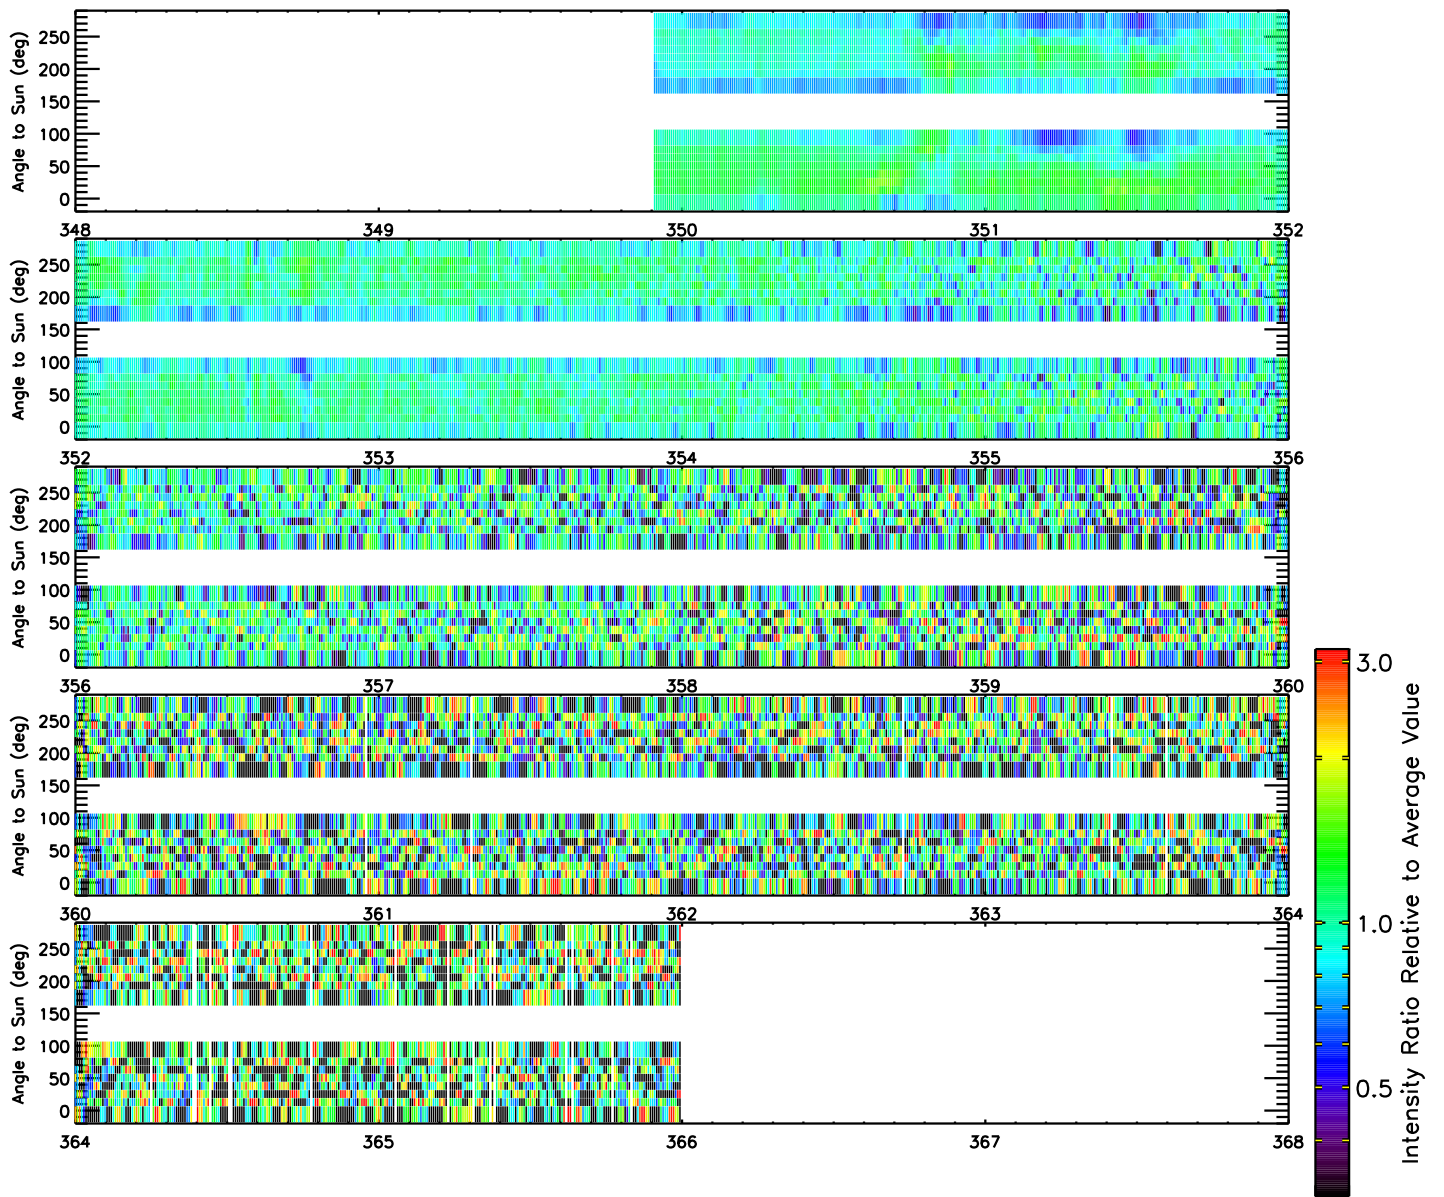

LET/Ahead 4–6 MeV H Sectored Rate Intensity / Average

10-minute averages, 3-point smoothed, >2 counts/10 min period

LET/Ahead 4–6 MeV H Sectored Rate Intensity / Average

Day of 2006
10-minute averages, 3-point smoothed, >2 counts/10 min period