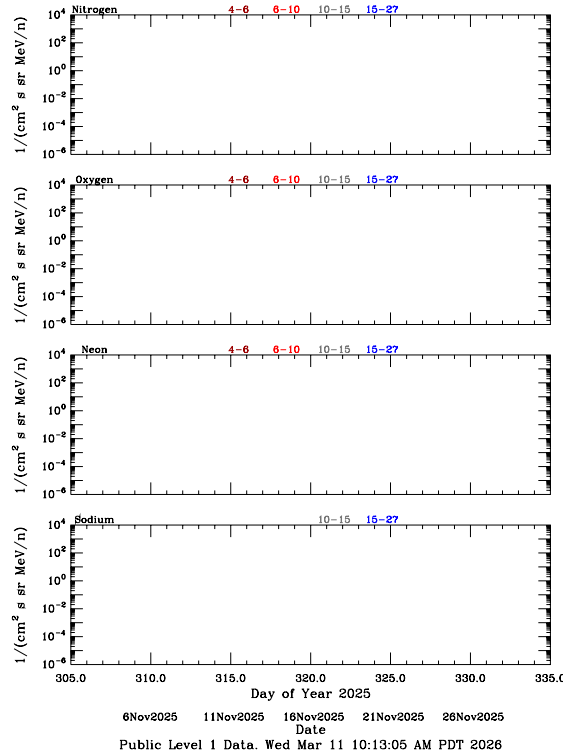

LET Public Level 1 Hourly Averages, for November 2025.

Ahead

Behind