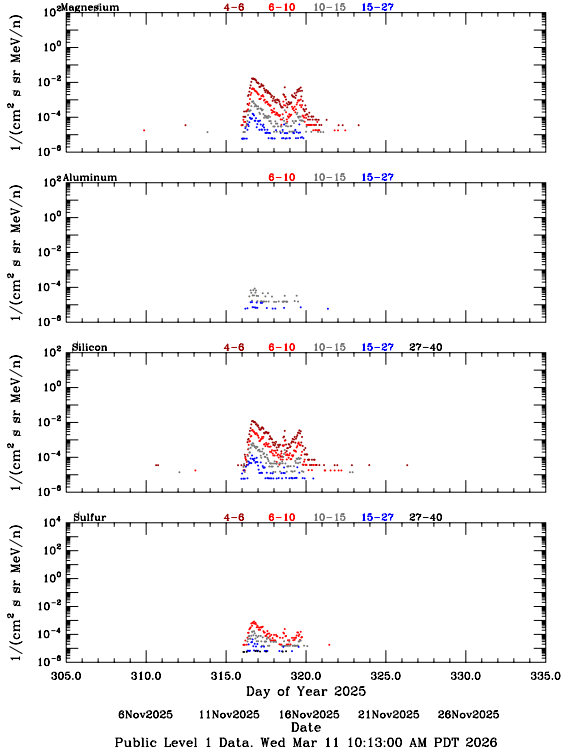

LET Public Level 1 Hourly Averages, for November 2025.

Ahead