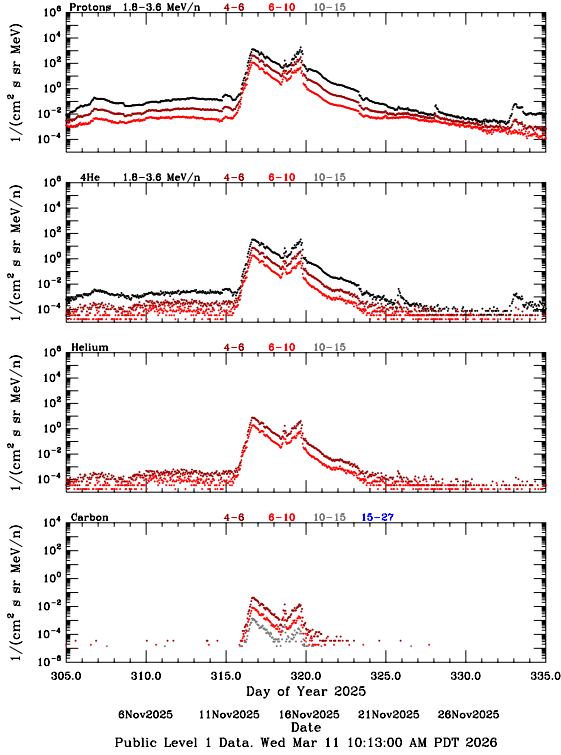

LET Public Level 1 Hourly Averages, for November 2025.

Ahead

Behind