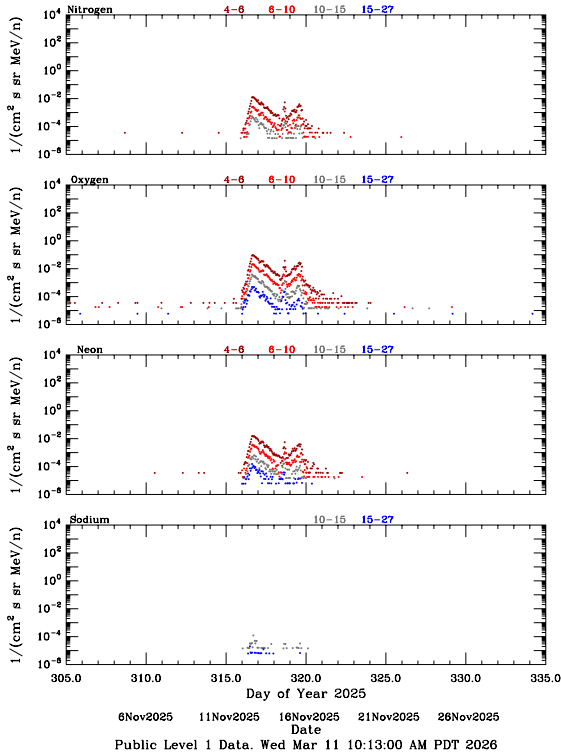

LET Public Level 1 Hourly Averages, for November 2025.

Ahead

Behind