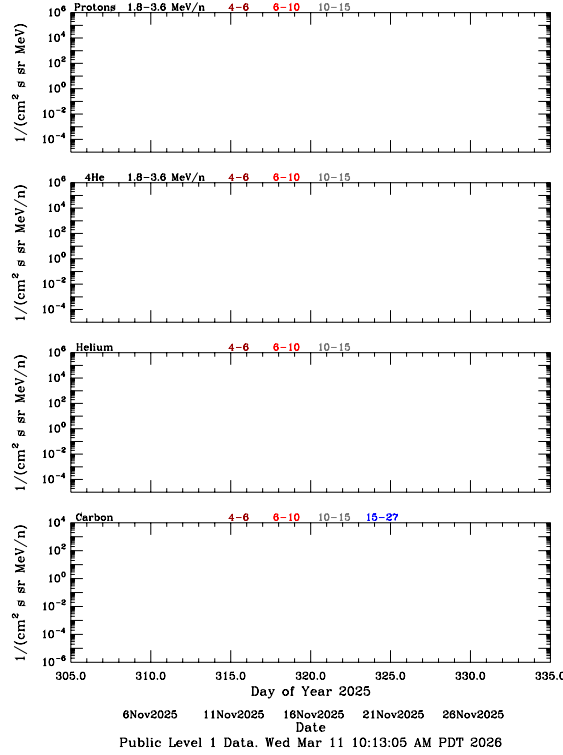

LET Public Level 1 Hourly Averages, for November 2025.

Ahead

Behind