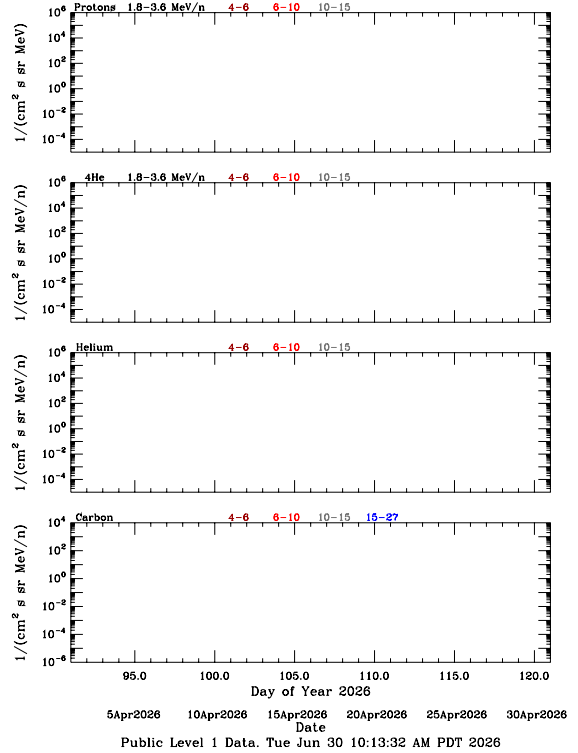

LET Public Level 1 Hourly Averages, for April 2026.

Ahead
Behind

LET Public Level 1 Hourly Averages, for April 2026.