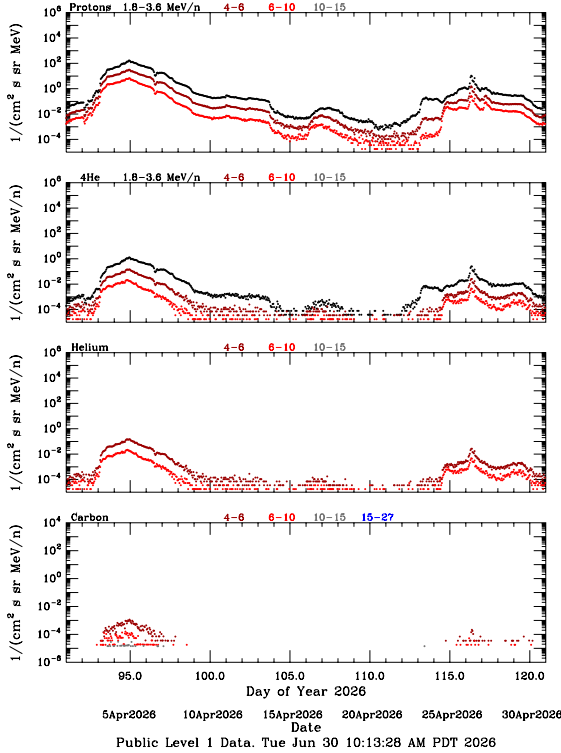

LET Public Level 1 Hourly Averages, for April 2026.

Ahead
Behind

LET Public Level 1 Hourly Averages, for April 2026.