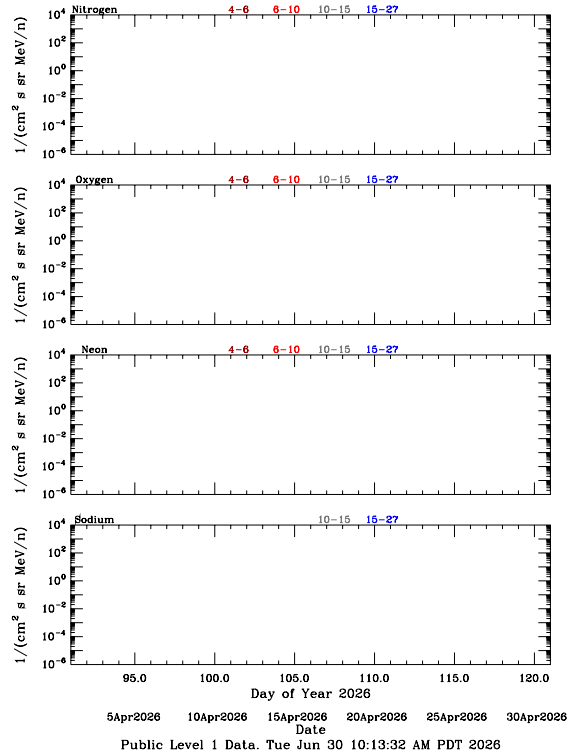

LET Public Level 1 Hourly Averages, for April 2026.

Ahead
Behind

LET Public Level 1 Hourly Averages, for April 2026.