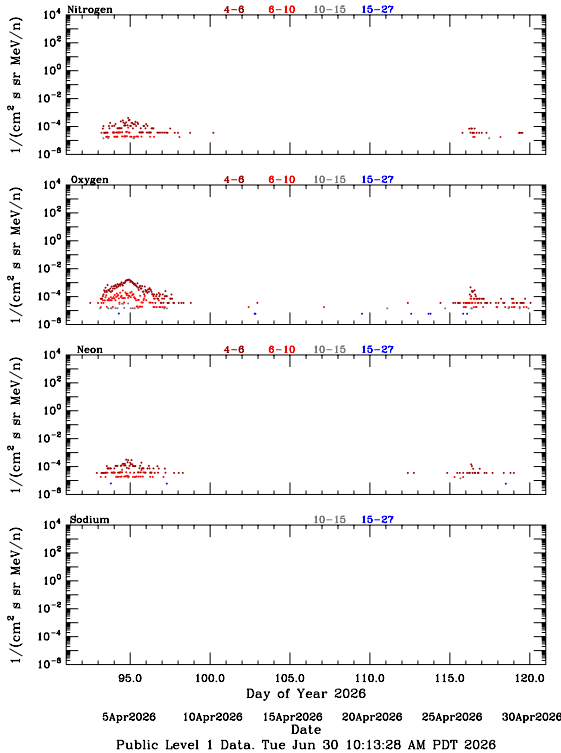

LET Public Level 1 Hourly Averages, for April 2026.

Ahead
Behind

LET Public Level 1 Hourly Averages, for April 2026.