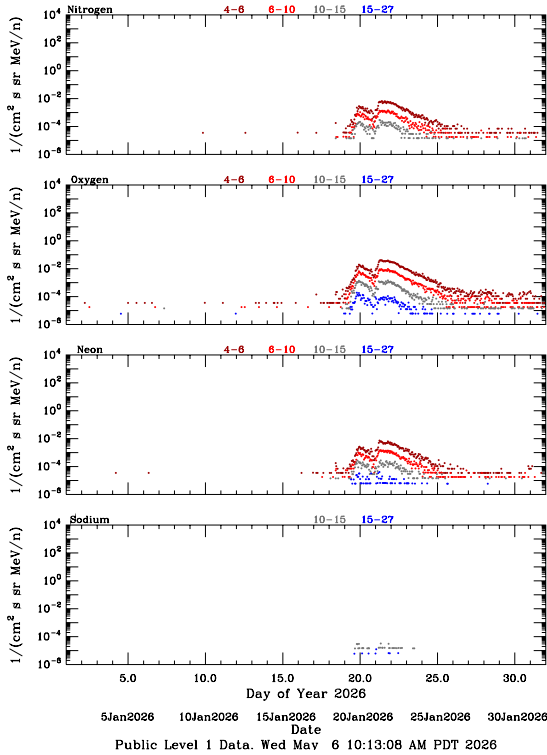

LET Public Level 1 Hourly Averages, for January 2026.

Ahead

Behind

LET Public Level 1 Hourly Averages, for January 2026.

Ahead

Behind