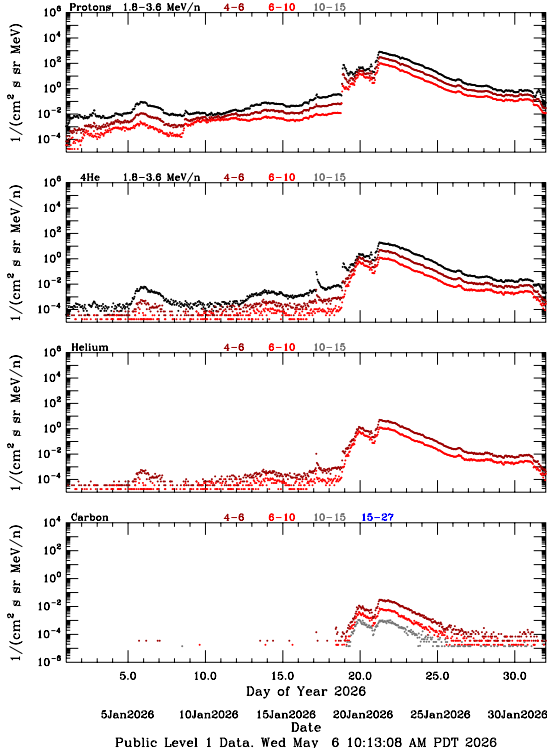

LET Public Level 1 Hourly Averages, for January 2026.

Ahead

Behind

LET Public Level 1 Hourly Averages, for January 2026.

Ahead

Behind