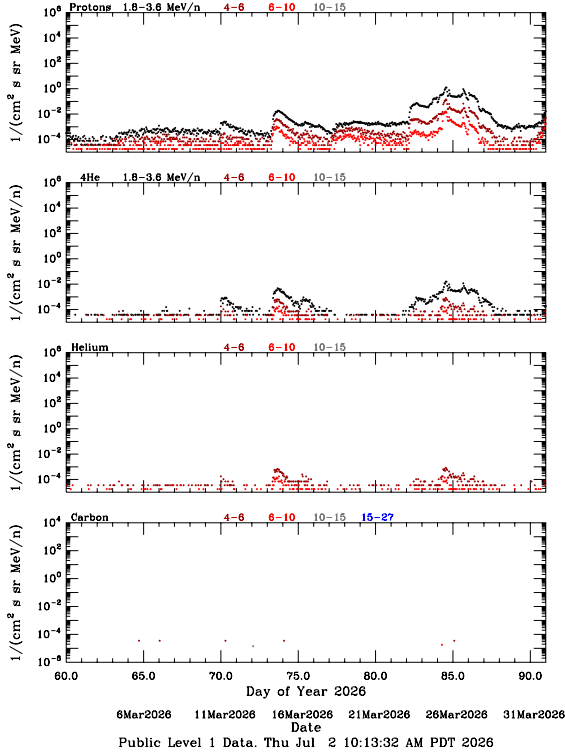

# LET Public Level 1 Hourly Averages, for March 2026.

Ahead

Behind