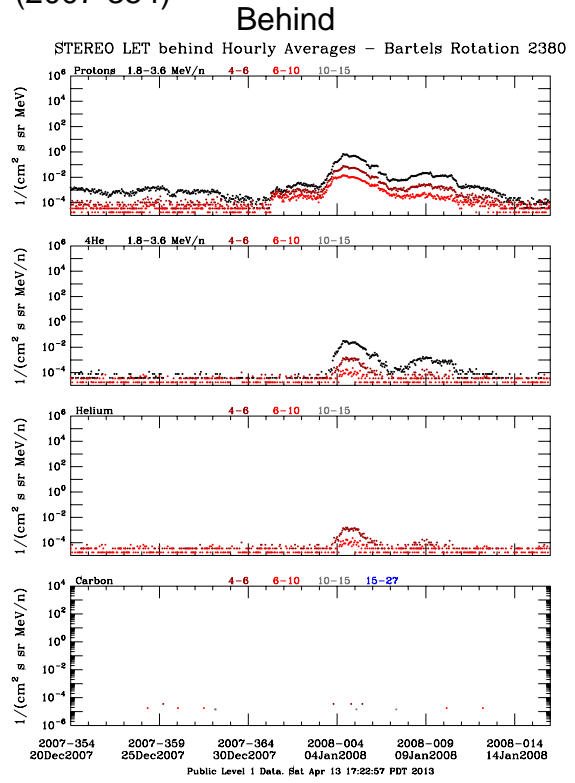

LET Public Level 1 Hourly Averages, for Bartels Rotation 2380: 27-day period starting Dec 20 12 2007 (2007-354)

LET Public Level 1 Hourly Averages, for Bartels Rotation 2380: 27-day period starting Dec 20 12 2007 (2007-354)