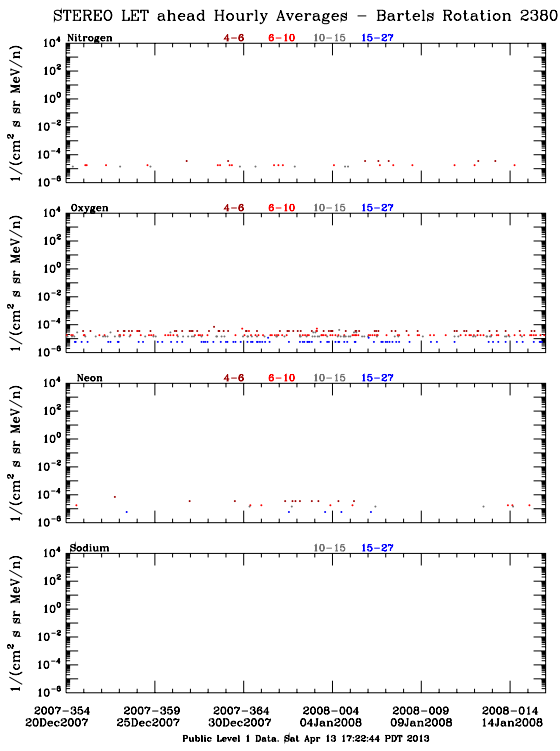

LET Public Level 1 Hourly Averages, for Bartels Rotation 2380: 27-day period starting Dec 20 12 2007 (2007-354)

LET Public Level 1 Hourly Averages, for Bartels Rotation 2380: 27-day period starting Dec 20 12 2007 (2007-354)