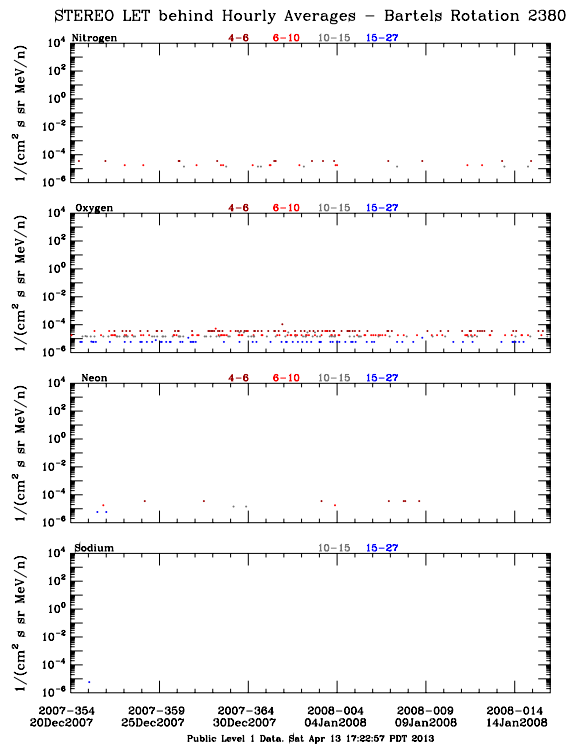

LET Public Level 1 Hourly Averages, for Bartels Rotation 2380: 27-day period starting Dec 20 12 2007 (2007-354)

LET Public Level 1 Hourly Averages, for Bartels Rotation 2380: 27-day period starting Dec 20 12 2007 (2007-354)