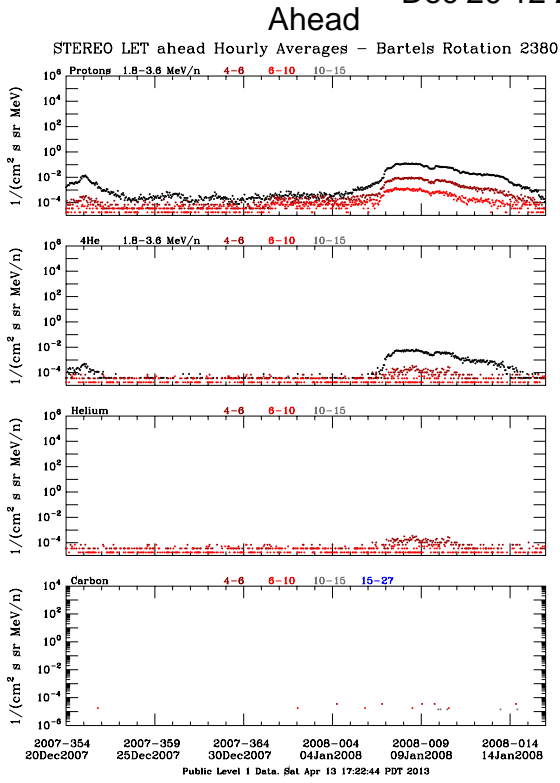

LET Public Level 1 Hourly Averages, for Bartels Rotation 2380: 27-day period starting Dec 20 12 2007 (2007-354)

LET Public Level 1 Hourly Averages, for Bartels Rotation 2380: 27-day period starting Dec 20 12 2007 (2007-354)