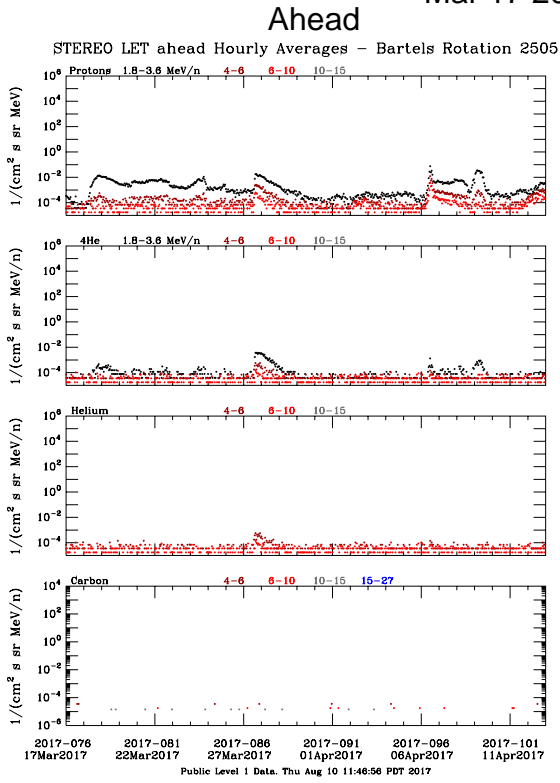

LET Public Level 1 Hourly Averages, for Bartels Rotation 2505: 27-day period starting Mar 17 2017 (2017-076)

LET Public Level 1 Hourly Averages, for Bartels Rotation 2505: 27-day period starting Mar 17 2017 (2017-076)