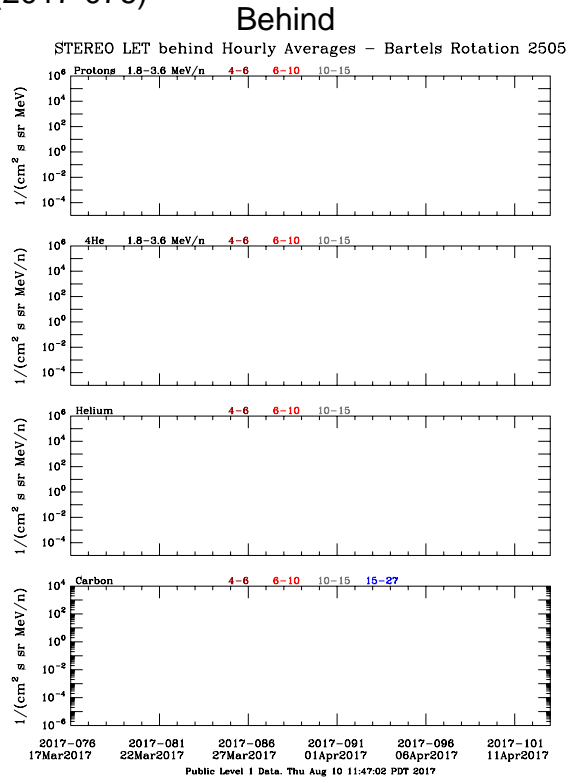

LET Public Level 1 Hourly Averages, for Bartels Rotation 2505: 27-day period starting Mar 17 2017 (2017-076)

LET Public Level 1 Hourly Averages, for Bartels Rotation 2505: 27-day period starting Mar 17 2017 (2017-076)