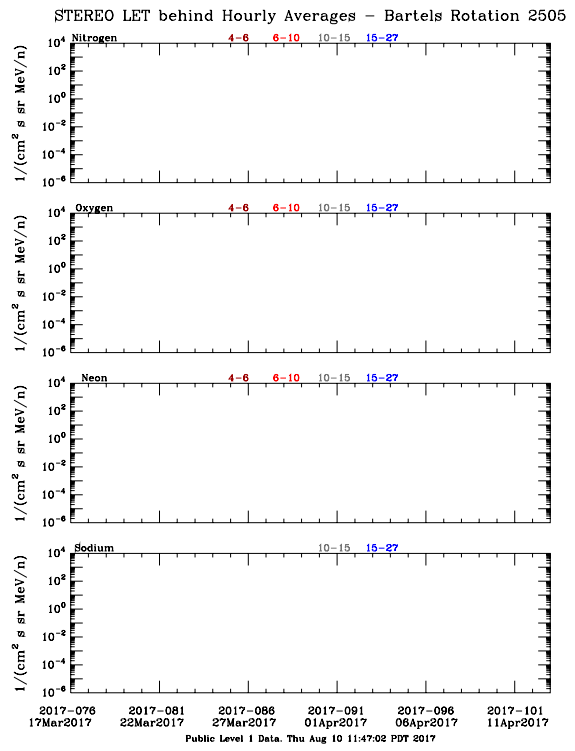

LET Public Level 1 Hourly Averages, for Bartels Rotation 2505: 27-day period starting Mar 17 2017 (2017-076)

LET Public Level 1 Hourly Averages, for Bartels Rotation 2505: 27-day period starting Mar 17 2017 (2017-076)