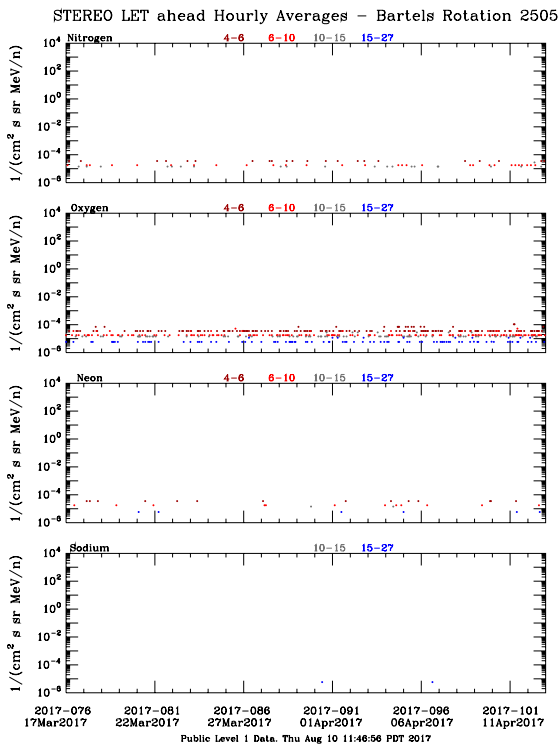

LET Public Level 1 Hourly Averages, for Bartels Rotation 2505: 27-day period starting Mar 17 2017 (2017-076)

LET Public Level 1 Hourly Averages, for Bartels Rotation 2505: 27-day period starting Mar 17 2017 (2017-076)